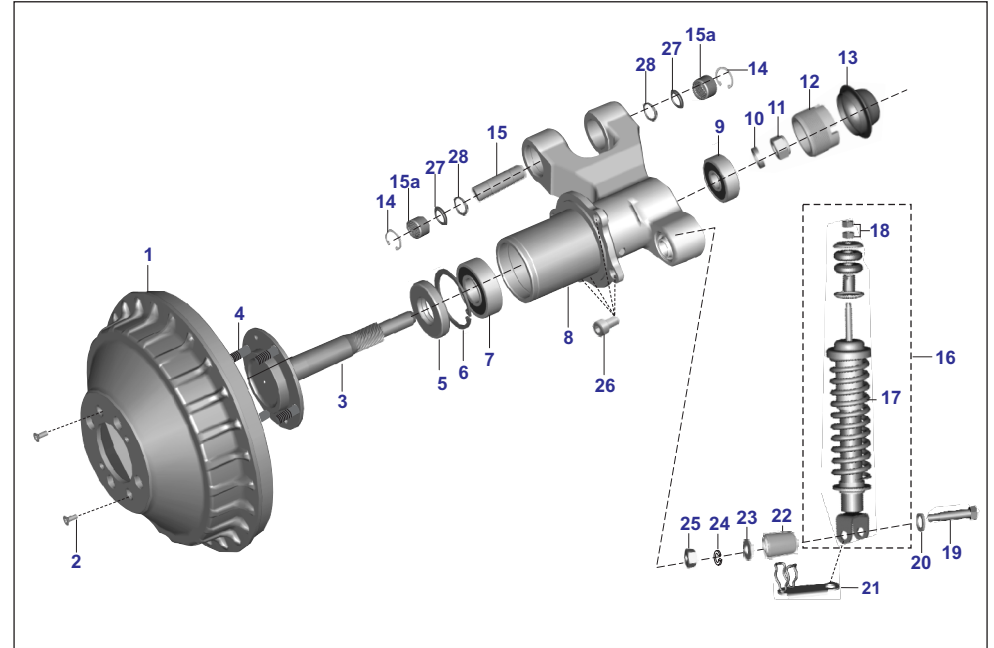

No.	Part No.	Description	RE			Z		XWIDE		C	Remarks
			AU	AF	AM	AZ	RA	AT	AT1	AN	
17	AB171017	Spring fr. Shock.	1	1	1	-	-	-	-	-	
18	39029515	Nut fr. Shock.	2	2	2	-	-	-	-	-	
19	AB171031	Bolt for sh abs mounting	1	1	1	-	-	-	-	-	
20	39054311	Plain washer	1	1	1	-	-	-	-	-	
21	24151247	Assly bracket guide hose	1	1	1	-	-	-	-	-	
22	AB171016	Bush assly-fr sh ab mtg	1	1	1	-	-	-	-	-	
23	KDBA1022	Washer Plain	1	1	1	-	-	-	-	-	
24	KDDB1018	Washer Spring Thin	1	1	1	-	-	-	-	-	
25	LCA00010	Nut Hex Thik	1	1	1	-	-	-	-	-	
26	LAC00173	Bolt Socket M8X1.25	4	4	4	-	-	-	-	-	
27	24171200	Seal Pivot	2	2	2	-	-	-	-	-	
28	LJA00014	Ring O	2	2	2	-	-	-	-	-	

AU - RE PET
AF - RE CNG
AM - RE LPG

AZ - Maxima Z CNG
RA - Maxima ZLPG

AT - Maxima XWIDE CNG
AT1 - Maxima XWIDE LPG
AN - Maxima C CNG