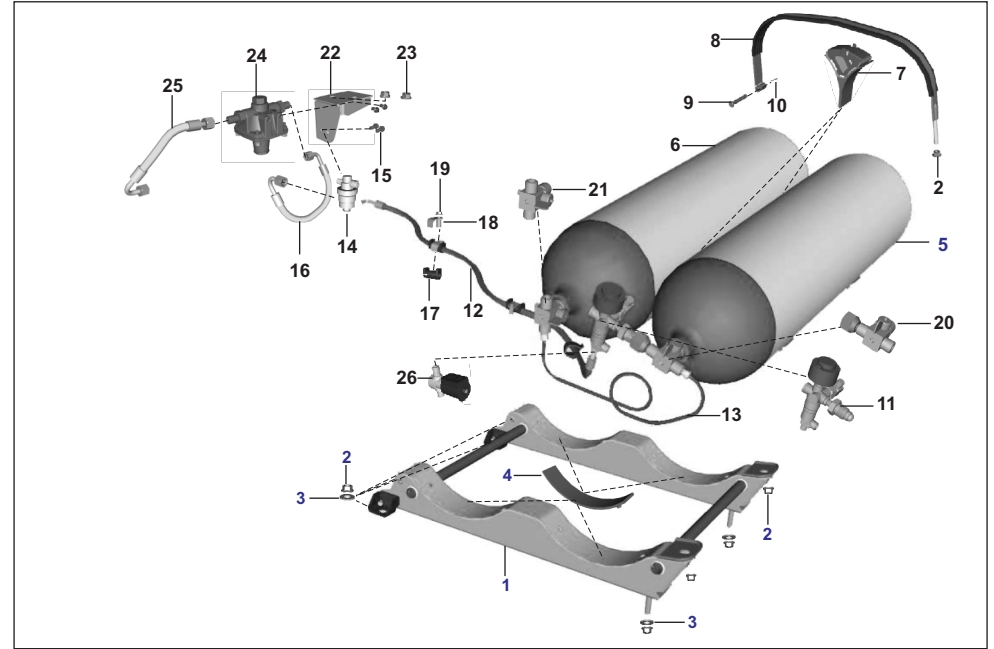

No.	Part No.	Description	RE		Z		XWIDE		C	Remarks		
			AU	AF	AM	AZ	RA	AT			AT1	AN
19	KCGA0606	Nut Hex Flanged	-	-	-	-	-	2	-	-		
20	AT172136	Valve Assembly Front	-	-	-	-	-	1	-	-		
21	AT172137	Valve Assembly Rear	-	-	-	-	-	1	-	-		
22	AT172126	Bracket Regulator	-	-	-	-	-	1	-	-		
23	KCGD0808	Nut Hex Flanged	-	-	-	-	-	2	-	-		
24	AF141111	Regulator Low Pressure CNG	-	-	-	-	-	1	-	-		
25	AT172186	Hose LPR-Rail	-	-	-	-	-	1	-	-		
26	AF141099	Solenoid	-	-	-	-	-	1	-	-		
27	36AF0057	Diaphragm Assly Kit	-	-	-	-	-	1	-	-		
28	36AF0030	Solenoid Filter CNG	-	-	-	-	-	1	-	-		
29	36AZ0091	Kit Reducer HPR-Solenoid	-	-	-	-	-	1	-	-		

AU - RE PET
AF - RE CNG
AM - RE LPG

AZ - Maxima Z CNG
RA - Maxima ZLPG

AT - Maxima XWIDE CNG
AT1 - Maxima XWIDE LPG
AN - Maxima C CNG