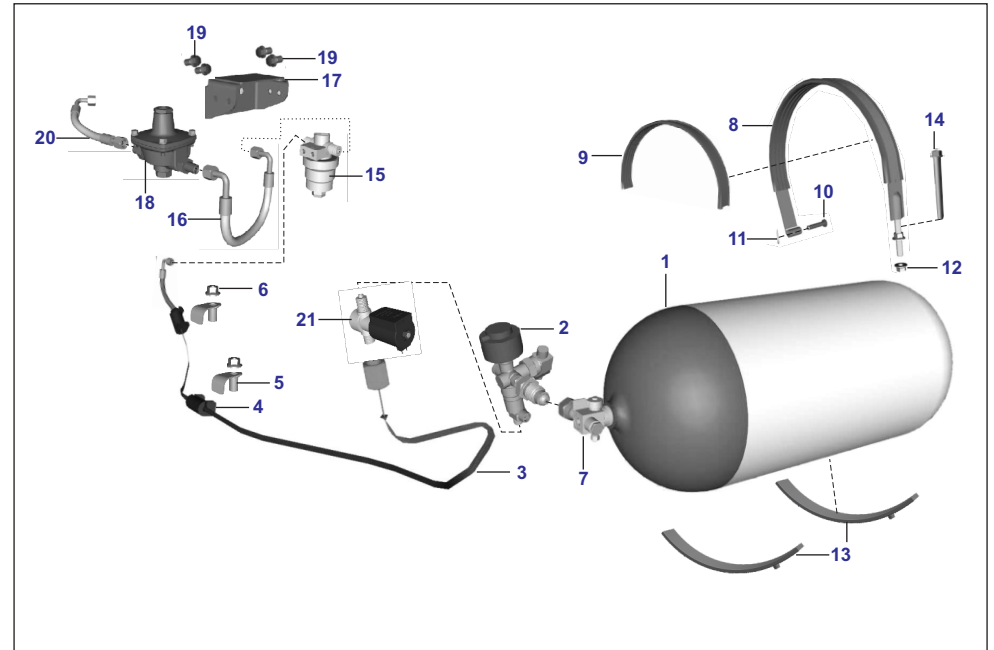

No.	Part No.	Description	RE			Z		XWIDE		C	Remarks
			AU	AF	AM	AZ	RA	AT	AT1	AN	
18	AZ172089	Regulator Assembly	-	-	-	1	-	-	-	-	
19	KAED0610	Bolt Flanged M6X1	-	-	-	4	-	-	-	-	
20	AZ172087	Hose Regulator - Rail Gas	-	-	-	1	-	-	-	-	
21	AF141099	Solenoid	-	-	-	1	-	-	-	-	
22	36AF0057	Diaphragm Assly Kit	-	-	-	1	-	-	-	-	
23	36AF0030	Solenoid Filter CNG	-	-	-	1	-	-	-	-	
24	36AZ0091	Kit Reducer HPR-Solenoid	-	-	-	1	-	-	-	-	

AU - RE PET
AF - RE CNG
AM - RE LPG

AZ - Maxima Z CNG
RA - Maxima Z LPG

AT - Maxima XWIDE CNG
AT1 - Maxima XWIDE LPG
AN - Maxima C CNG