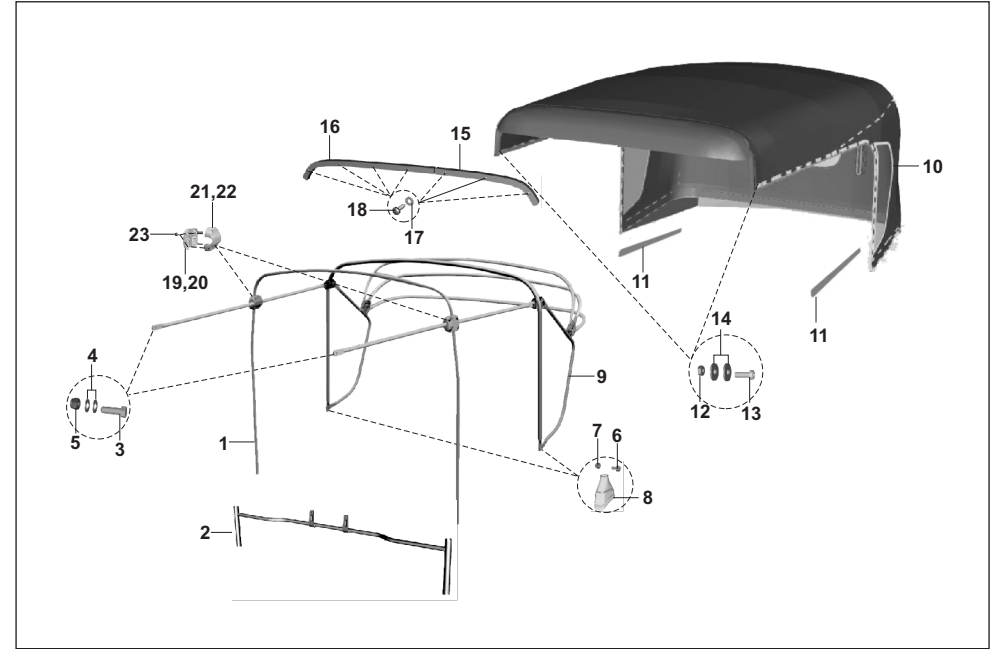

No.	Part No.	Description	RE		Z		XWIDE		C	Remarks	
			AU	AF	AM	AZ	RA	AT	AT1		AN
14	39045411	Plain Washer	4	4	4	-	-	-	-		
15	24231772	Assembly Stick Hood I FL	1	1	1	-	-	-	-		
16	24231775	Assembly Stick Hood II FL	1	1	1	-	-	-	-		
17	KDBB0512	Washer Plain	7	7	7	-	-	-	-		
18	KBRA4819	Screw Tapping Pan Cross	7	7	7	-	-	-	-		
19	AH213078	Bracket Pillar B Outer LH	1	1	1	-	-	-	-		
20	AH213079	Bracket Pillar B Outer RH	1	1	1	-	-	-	-		
21	AH213080	Bracket Pillar B Inner RH	1	1	1	-	-	-	-		
22	AH213081	Bracket Pillar B Inner LH	1	1	1	-	-	-	-		
23	KBUA0616	Screw Truss M6X1	12	12	12	-	-	-	-		

AU - RE PET
AF - RE CNG
AM - RE LPG

AZ - Maxima Z CNG
RA - Maxima Z LPG

AT - Maxima XWIDE CNG
AT1 - Maxima XWIDE LPG
AN - Maxima C CNG