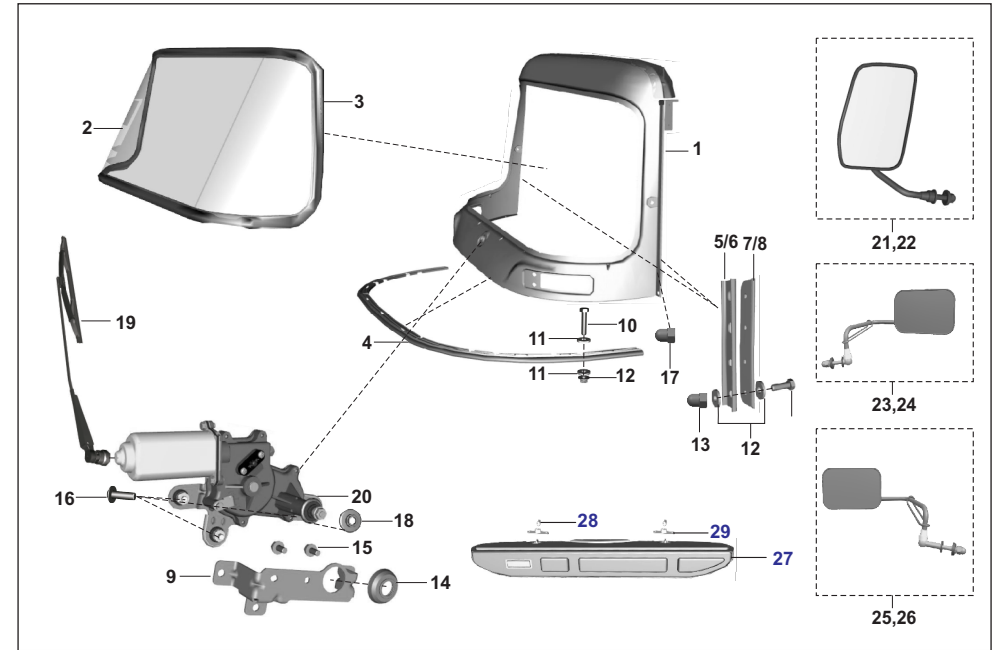

No.	Part No.	Description	RE			Z		XWIDE		C	Remarks
			AU	AF	AM	AZ	RA	AT	AT1	AN	
16	LBU00134	Screw Button Head M6X1	3	3	3	3	3	3	3	3	
17	KCEC0504	Nut Domed Cap Single Piece	2	2	2	2	2	2	2	2	
18	24201525	Grommet wiper motor big	1	1	1	1	1	1	1	1	
19	AL241023	Wiper assly	1	1	1	1	1	1	1	1	
20	AA201263	Wiper Motor	1	1	1	1	1	1	1	1	
21	AA221043	Mirror RH	1	1	1	-	-	-	-	-	
22	AA221042	Mirror LH	1	1	1	-	-	-	-	-	
23	BB221018	Mirror RH	-	-	-	1	1	-	-	1	
24	BB221017	Mirror LH	-	-	-	1	1	-	-	1	
25	AT184602	Mirror Assembly-LH	-	-	-	-	-	1	1	-	
26	AT184601	Mirror Assembly-RH	-	-	-	-	-	1	1	-	
27	24231699	Box Assembly Utility	1	1	1	-	-	-	-	-	
28	24231522	Lock - I :- Utility Box	2	2	2	-	-	-	-	-	
29	24231523	Lock - II :- Utility Box	2	2	2	-	-	-	-	-	

AU - RE PET
AF - RE CNG
AM - RE LPG

AZ - Maxima Z CNG
RA - Maxima ZLPG

AT - Maxima XWIDE CNG
AT1 - Maxima XWIDE LPG
AN - Maxima C CNG