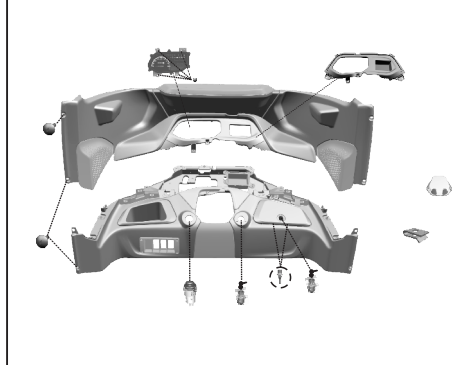

## Pictorial Index

ALTERNET FUEL  
MF & BF OBD2A

PLATE NO. : 55	PAGE NO.:
SPARE WHEEL	89

PLATE NO. : 57	PAGE NO.:
DASHBOARD	91 to 93

PLATE NO. : 59	PAGE NO.:
CABIN	97,98

PLATE NO. : 56	PAGE NO.:
STEERING COVER	90