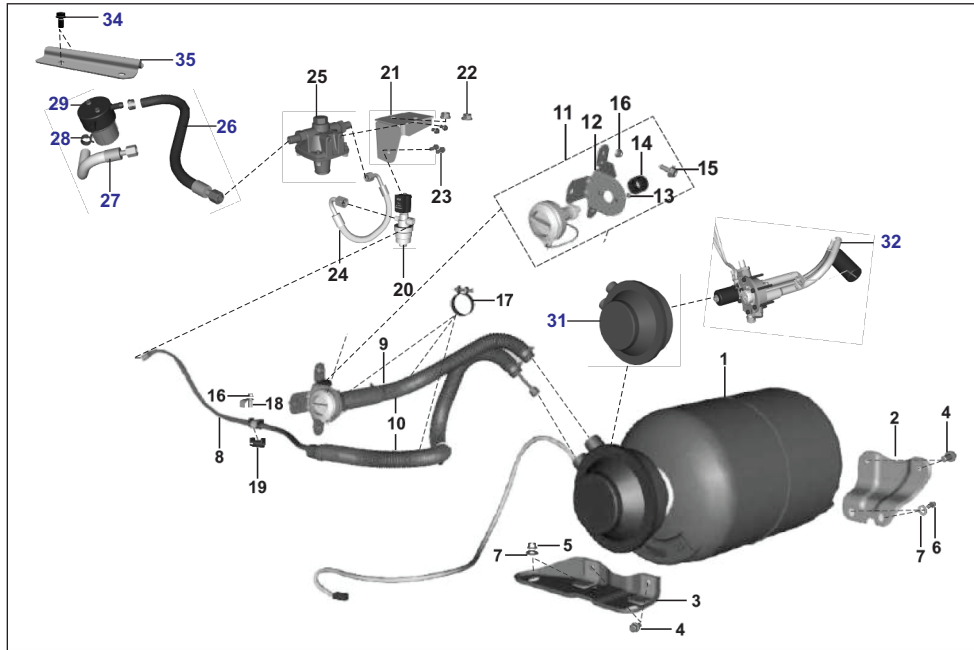

No.	Part No.	Description	RE		Z		XWIDE		C	Remarks	
			AU	AF	AM	AZ	RA	AT	AT1		AN
1	AT172091	Assembly Cylinder LPG	-	-	-	-	-	1	-		
2	AT172090	Bracket Cyl. Mounting LPG-LH	-	-	-	-	-	1	-		
3	AT172092	Bracket Assembly Cylinder RH	-	-	-	-	-	1	-		
4	KADD0814	Bolt Flanged	-	-	-	-	-	4	-		
5	LCL00001	Nut Hex Flange-M10	-	-	-	-	-	2	-		
6	KADD1020	Bolt Flanged	-	-	-	-	-	2	-		
7	KDBB1226	Washer Plain	-	-	-	-	-	4	-		
8	AT172143	Hose MFV - Solenoid	-	-	-	-	-	1	-		
9	AT172081	Hose MFV - Filler Valve	-	-	-	-	-	1	-		
10	AT172099	Pipe Vent	-	-	-	-	-	2	-		
11	AT172082	Assembly Filler Valve	-	-	-	-	-	1	-		
12	AT172083	Bracket Assembly Filler Valve	-	-	-	-	-	1	-		
13	KCBA0503	Nut Hex Thin	-	-	-	-	-	1	-		
14	RA172041	Bush Rubber LPG Hose UG	-	-	-	-	-	1	-		
15	BF172111	Clamp Vent Pipe	-	-	-	-	-	3	-		
16	KCGA0606	Nut Hex Flanged	-	-	-	-	-	2	-		
17	KADA0616	Bolt Flanged	-	-	-	-	-	2	-		

AU - RE PET
AF - RE CNG
AM - RE LPG

AZ - Maxima Z CNG
RA - Maxima ZLPG

AT - Maxima XWIDE CNG
AT1 - Maxima XWIDE LPG
AN - Maxima C CNG