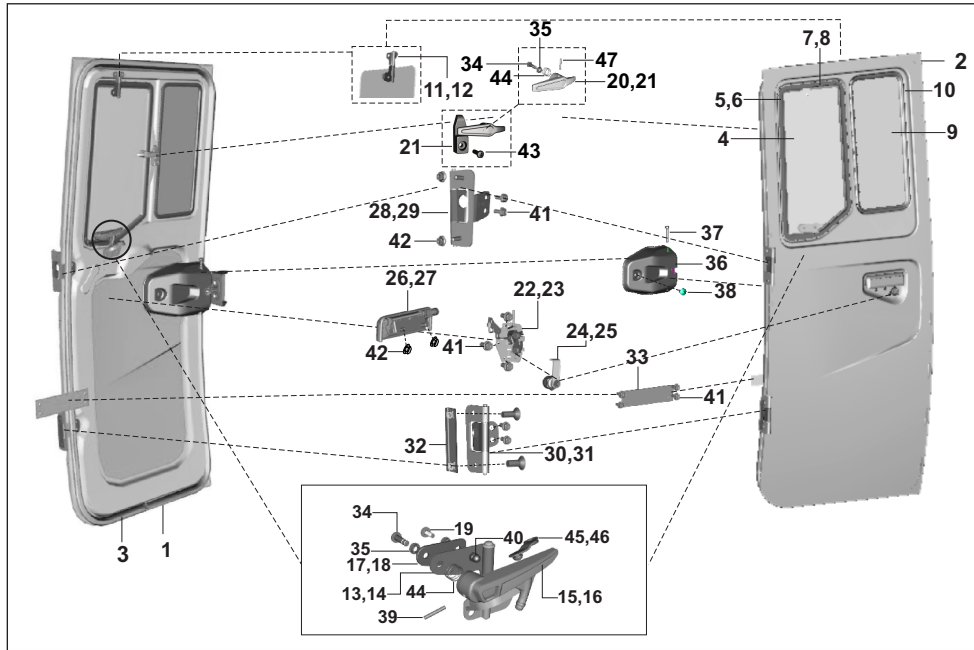

No.	Part No.	Description	RE			Z		XWIDE		C	Remarks
			AU	AF	AM	AZ	RA	AT	AT1	AN	
1	52AL0392	Assly Door RH AL241596	-	-	-	-	-	-	-	1	
2	52AL0395	Assly Door LH AL241597	-	-	-	-	-	-	-	1	
3	AL241442	Beading Door	-	-	-	-	-	-	-	2	
4	AL241693	Glass Swivel	-	-	-	-	-	-	-	2	
5	AL241690	Beading Front RH Sw Glass	-	-	-	-	-	-	-	1	
6	AL241689	Beading Front LH Sw Glass	-	-	-	-	-	-	-	1	
7	AL241692	Beading Rear RH Sw Glass	-	-	-	-	-	-	-	1	
8	AL241691	Beading Rear LH Sw Glass	-	-	-	-	-	-	-	1	
9	AL241696	Glass Fixed Cargo	-	-	-	-	-	-	-	2	
10	AL241695	Beading Fixed Glass	-	-	-	-	-	-	-	2	
11	AL241482	Assly Hinge Upper RH-Glass Sw	-	-	-	-	-	-	-	1	
12	AL241455	Assly Hinge Upper LH -Glass Sw	-	-	-	-	-	-	-	1	
13	AL241474	Hinge Assy Lower RH-Glass Sw	-	-	-	-	-	-	-	1	
14	AL241456	Assly Hinge Lower LH-Glass Sw	-	-	-	-	-	-	-	1	
15	AL241465	Handle RH-Glass Swivel	-	-	-	-	-	-	-	1	
16	AL241457	Handle LH For Glass Swivel	-	-	-	-	-	-	-	1	
17	AL241477	Spacer For Hinge Assly Lower	-	-	-	-	-	-	-	2	

AU - RE PET
AF - RE CNG
AM - RE LPG

AZ - Maxima Z CNG
RA - Maxima ZLPG

AT - Maxima XWIDE CNG
AT1 - Maxima XWIDE LPG
AN - Maxima C CNG