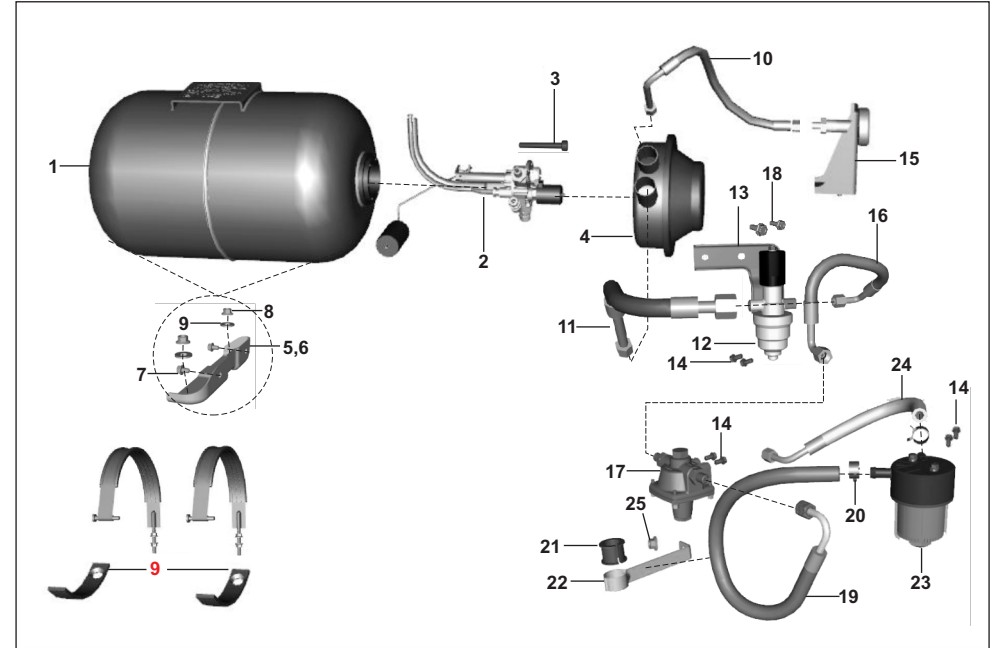

No.	Part No.	Description	RE			Z		XWIDE		C	Remarks
			AU	AF	AM	AZ	RA	AT	AT1	AN	
18	KADD0816	Bolt Flanged	-	-	2	-	-	-	-	-	
19	AM141104	Hose Filter-Regulator	-	-	1	-	-	-	-	-	
20	BA102258	Hose Clip- DIA.16.8 X 10	-	-	2	-	-	-	-	-	
21	AM141106	Grommet	-	-	1	-	-	-	-	-	
22	AM141107	Clamp	-	-	1	-	-	-	-	-	
23	BF172365	Filter- Matrix	-	-	1	-	-	-	-	-	
24	AM141105	Hose Filter-Rail	-	-	1	-	-	-	-	-	
25	KCGA0606	Nut Hex Flanged	-	-	1	-	-	-	-	-	
26	36RA0012	Matrix Filter Element with 3 Orings	-	-	1	-	-	-	-	-	
27	36AM0011	Solenoid filter element with o ring	-	-	1	-	-	-	-	-	
28	36AF0057	Diaphragm Assly Kit	-	-	1	-	-	-	-	-	
29	36AF0030	Solenoid Filter LPG	-	-	1	-	-	-	-	-	

AU - RE PET
AF - RE CNG
AM - RE LPG

AZ - Maxima Z CNG
RA - Maxima ZLPG

AT - Maxima XWIDE CNG
AT1 - Maxima XWIDE LPG
AN - Maxima C CNG