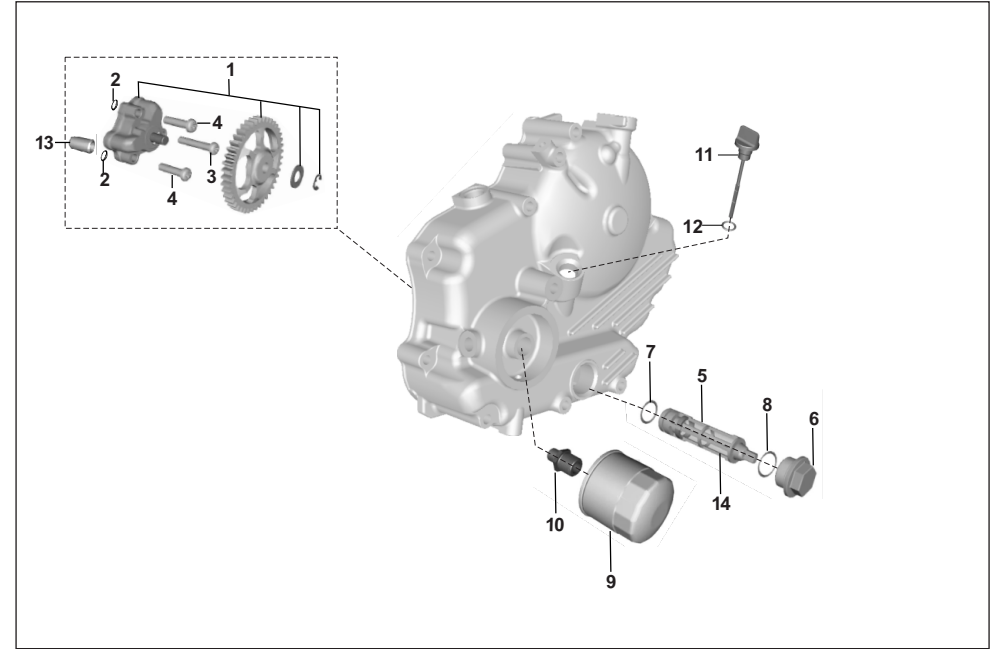

PLATE NO. 4: PUMP ASSLY OIL & OIL FILTER

ALTERNET FUEL
MF & BF OBD2A

No.	Part No.	Description	RE			Z		XWIDE		C	Remarks
			AU	AF	AM	AZ	RA	AT	AT1	AN	
1	AA121336	Pump Assembly - Oil F	1	1	1	1	1	1	1	1	
2	39101321	Ring - O	2	2	2	2	2	2	2	2	
3	KBBA0635	Screw Pan Cross	1	1	1	1	1	1	1	1	
4	KBBA0625	Screw Pan Cross	2	2	2	2	2	2	2	2	
5	JG571024	Strainer Assembly	1	1	1	1	1	1	1	1	
6	28101022	Cap - Strainer	1	1	1	1	1	1	1	1	
7	LJA00004	Strainer O Ring	1	1	1	1	1	1	1	1	
8	39165721	Ring - O	1	1	1	1	1	1	1	1	
9	AF121612	Filter Oil	1	1	1	1	1	1	1	1	
10	EC541004	Adapter- Oil Filter	1	1	1	1	1	1	1	1	
11	AA101667	Stick Dip -Clutch Cover	1	1	1	1	1	1	1	1	
12	KJAB1424	O Ring	1	1	1	1	1	1	1	1	
13	39099906	Pin Dowel-Oil Pump	1	1	1	1	1	1	1	1	
14	JA541019	Mesh Strainer	1	1	1	1	1	1	1	1	
15	KECB5006	Circlip Type E	1	1	1	1	1	1	1	1	
11	DK101237	Washer copper oil cooler	8	8	8	8	8	8	8	8