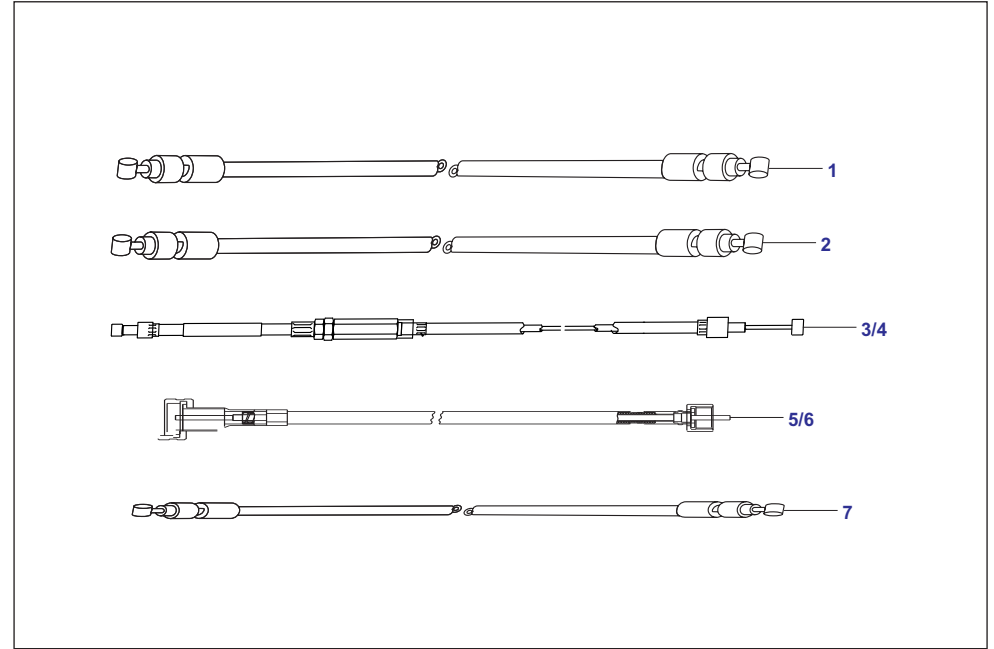

PLATE NO. 46: CONTROL CABLES

ALTERNET FUEL
MF & BF OBD2A

No.	Part No.	Description	RE			Z		XWIDE		C	Remarks
			AU	AF	AM	AZ	RA	AT	AT1	AN	
1	AF191030	Cable Accelerator	1	1	1	-	-	-	-	-	
1	AN191080	Cable Accelerator	-	-	-	1	1	-	-	-	
1	AT161215	Cable Accelerator	-	-	-	-	-	1	1	-	
1	AN191097	Cable Accelerator	-	-	-	-	-	-	-	1	
2	AA191103	Cable Clutch	1	1	1	1	1	1	1	-	
2	AN191117	Cable Clutch	-	-	-	-	-	-	-	1	
3	AA191093	Cable Gear Black Complete	1	1	1	-	-	-	-	-	
3	AZ161208	Cable Comp Gear Black	-	-	-	1	1	-	-	-	
3	AN191062	Cable Gear Black	-	-	-	-	-	1	1	-	
3	AN191118	Cable Gear Black	-	-	-	-	-	-	-	1	
4	AA191094	Cable Gear White Complete	1	1	1	-	-	-	-	-	
4	AZ161207	Cable Comp Gear White	-	-	-	1	1	-	-	-	
4	AN191056	Cable Gear White	-	-	-	-	-	1	1	-	
4	AN191120	Cable Gear White	-	-	-	-	-	-	-	1	
5	AA191134	Cable Speedometer	1	1	1	-	-	-	-	-	
5	AZ161215	Cable Speedometer	-	-	-	1	1	1	1	-	
5	AY161205	Cable Speedometer	-	-	-	-	-	-	-	1	
6	YAF18022	Cable Inner Speedometer	1	1	1	-	-	-	-	-	
6	AL191020	Cable Inner Speedometer	-	-	-	1	1	1	1	-	
6	AN191071	Cable Inner Speedometer	-	-	-	-	-	-	-	1	
7	AA201344	Cable Lamp Faremeter	1	1	1	1	1	1	1	-	

AU - RE PET
AF - RE CNG
AM - RE LPG

AZ - Maxima Z CNG
RA - Maxima ZLPG

AT - Maxima XWIDE CNG
AT1 - Maxima XWIDE LPG
AN - Maxima C CNG