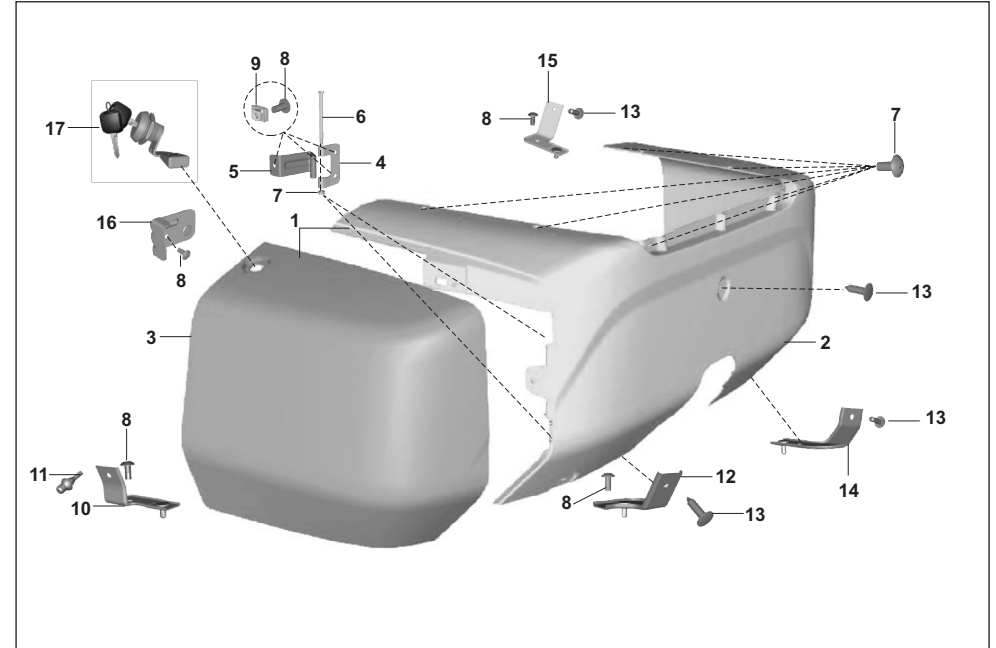

PLATE NO. 73: SEAT COVER - XWIDE

ALTERNET FUEL
MF & BF OBD2A

No.	Part No.	Description	RE			Z		XWIDE		C	Remarks
			AU	AF	AM	AZ	RA	AT	AT1	AN	
1	AT181204	Cover Assembly Cylinder	-	-	-	-	-	1	1	-	
2	AT181203	Cover Cylinder	-	-	-	-	-	1	1	-	
3	AT181205	Lid Cover	-	-	-	-	-	1	1	-	
4	AZ181210	Bracket Hinge Cover	-	-	-	-	-	2	2	-	
5	AT181207	Bracket Hinge LID	-	-	-	-	-	2	2	-	
6	LAA00048	Bolt	-	-	-	-	-	2	2	-	
7	KCAC0504	Nut Hex Thick	-	-	-	-	-	2	2	-	
8	KBUC0614	Screw Truss	-	-	-	-	-	14	14	-	
9	5161256	Clip Nut-M6	-	-	-	-	-	6	6	-	
10	AT181211	Bracket Stopper LID	-	-	-	-	-	1	1	-	
11	24230198	Pad Rubber	-	-	-	-	-	2	2	-	
12	AT181210	Bracket Cover Lower RH	-	-	-	-	-	1	1	-	
13	AZ181218	Clip	-	-	-	-	-	4	4	-	
14	AT181209	Bracket Cover Lower LH	-	-	-	-	-	1	1	-	
15	AT181208	Bracket Cover LH	-	-	-	-	-	1	1	-	
16	AT181212	Bracket Lock	-	-	-	-	-	1	1	-	
17	36AT0014	Kit Lock Lid Cover With Key	-	-	-	-	-	1	1	-	

AU - RE PET
AF - RE CNG
AM - RE LPG

AZ - Maxima Z CNG
RA - Maxima ZLPG

AT - Maxima XWIDE CNG
AT1 - Maxima XWIDE LPG
AN - Maxima C CNG