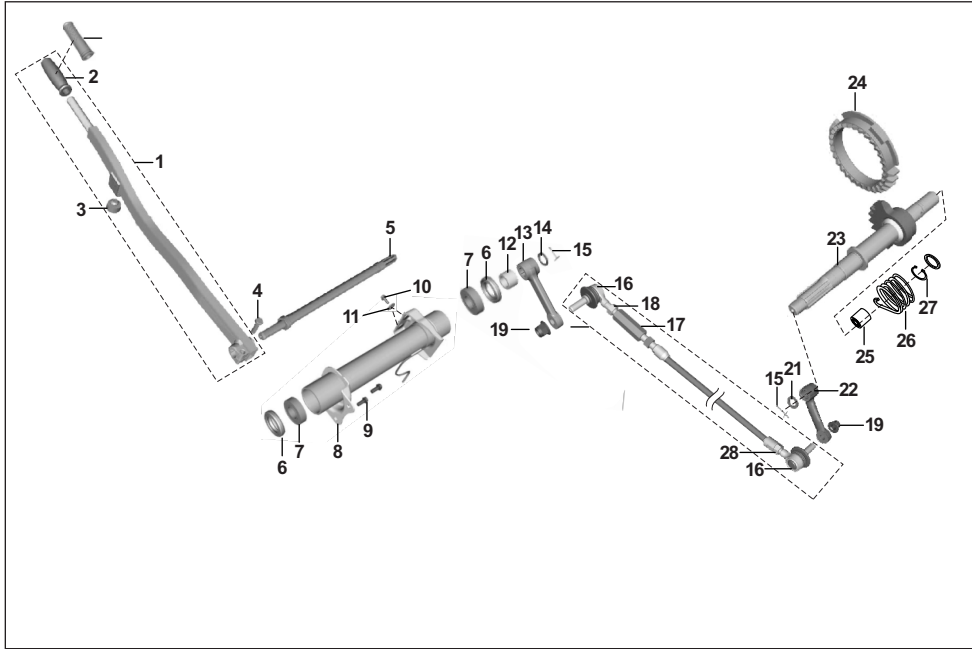

No.	Part No.	Description	RE			Z		XWIDE		C	Remarks
			AU	AF	AM	AZ	RA	AT	AT1	AN	
1	AA102281	Assembly Handle Starting	1	1	1	-	-	-	-	-	
2	AA102370	Grip Handle Starting	1	1	1	-	-	-	-	-	
3	DG161124	Damper	1	1	1	-	-	-	-	-	
4	KAAA0830	Bolt	1	1	1	-	-	-	-	-	
5	AA102363	Shaft Kick	1	1	1	-	-	-	-	-	
6	39173719	Oil Seal 26X42X8	2	2	2	-	-	-	-	-	
7	KPBC6004	Bearing-Ball-C3 Clearance	2	2	2	-	-	-	-	-	
8	AA102446	Tube Assembly	1	1	1	-	-	-	-	-	
9	KAED0614	Bolt-flanged-small	3	3	3	-	-	-	-	-	
10	KADD0618	Bolt Flanged	2	2	2	-	-	-	-	-	
11	LDB00015	Washer Plain	2	2	2	-	-	-	-	-	
12	AA102301	Spacer	1	1	1	-	-	-	-	-	
13	AA102344	Lever Starting Front	1	1	1	-	-	-	-	-	
14	39024011	Washer Plain	1	1	1	-	-	-	-	-	
15	KHAA2025	Pin Cotter	3	3	3	-	-	-	-	-	
16	AA102350	Joint Ball	2	2	2	-	-	-	-	-	
17	AA102351	Connector	1	1	1	-	-	-	-	-