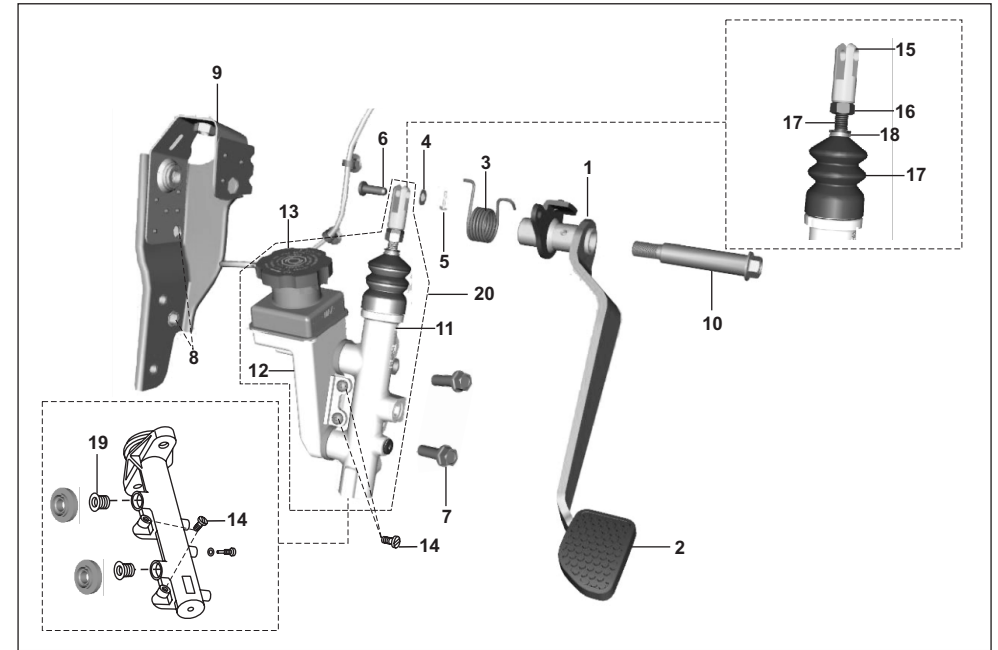

No.	Part No.	Description	RE			Z		XWIDE		C	Remarks
			AU	AF	AM	AZ	RA	AT	AT1	AN	
16	24151094	Hex. nut	1	1	1	1	1	1	1	1	
17	AB151070	Boot	1	1	1	1	1	1	1	1	
18	24151079	Boot	1	1	1	1	1	1	1	1	
19	24151092	Seal-oil supply port	2	2	2	2	2	2	2	2	
20	AH131866	Cylr. Assly Tandem M. With Res.	1	1	1	1	1	1	1	1	

AU - RE PET
AF - RE CNG
AM - RE LPG

AZ - Maxima Z CNG
RA - Maxima ZLPG

AT - Maxima XWIDE CNG
AT1 - Maxima XWIDE LPG
AN - Maxima C CNG