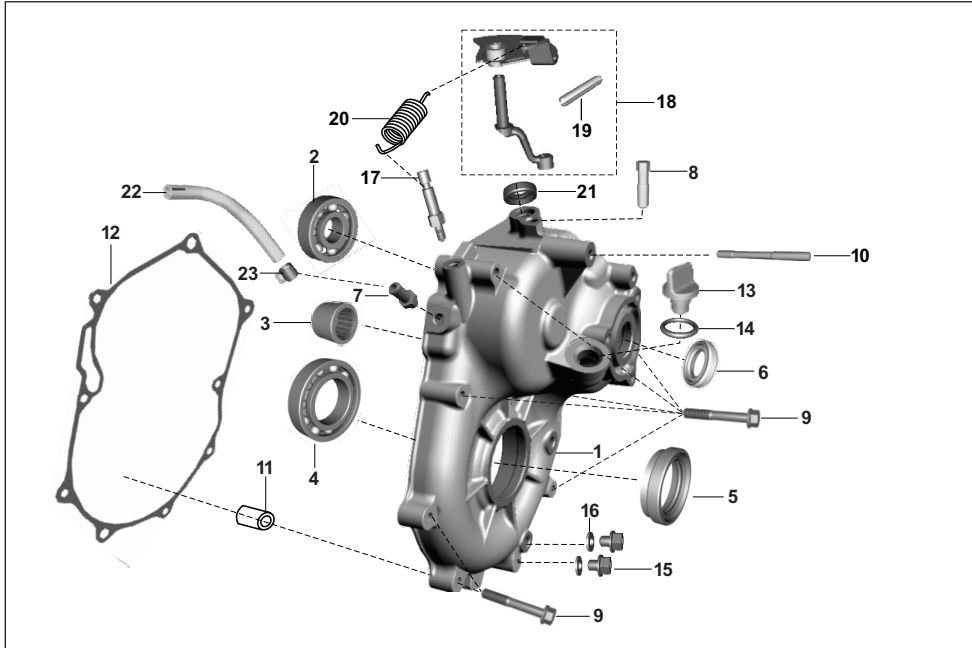

No.	Part No.	Description	RE		Z		XWIDE		C	Remarks	
			AU	AF	AM	AZ	RA	AT	AT1		AN
1	AA102209	Cover Differential	1	1	1	1	1	1	1		
2	30151039	Bearing - Ball	1	1	1	1	1	1	1		
3	39143520	Bearing - Needle Roller	1	1	1	1	1	1	1		
4	KPBB6007	Bearing Ball C3	1	1	1	1	1	1	1		
5	BF551613	Seal Oil	1	1	1	1	1	1	1		
6	39186919	Seal - Oil	1	1	1	1	1	1	1		
7	24102046	BREATHER	1	1	1	1	1	1	1		
8	LAA00022	Bolt	1	1	1	1	1	1	1		
9	LAD00035	Bolt Flange	7	7	7	7	7	7	7		
10	LAJ00001	Bolt-stud M6, Pre Coated	1	1	1	1	1	1	1		
11	39100006	Pin - Hollow Dowel	2	2	2	2	2	2	2		
12	AA102210	Gasket Cover Differential	1	1	1	1	1	1	1		
13	JG541230	Cap Oil Filling	1	1	1	1	1	1	1		
14	KJAB1424	O Ring	1	1	1	1	1	1	1		
15	35101060	Plug - Oil	2	2	2	2	2	2	2		
16	39158511	Washer - Plain	2	2	2	2	2	2	2		
17	AA101212	Pin For Tension Spring	1	1	1	1	1	1	1		

AU - RE PET
AF - RE CNG
AM - RE LPG

AZ - Maxima Z CNG
RA - Maxima ZLPG

AT - Maxima XWIDE CNG
AT1 - Maxima XWIDE LPG
AN - Maxima C CNG