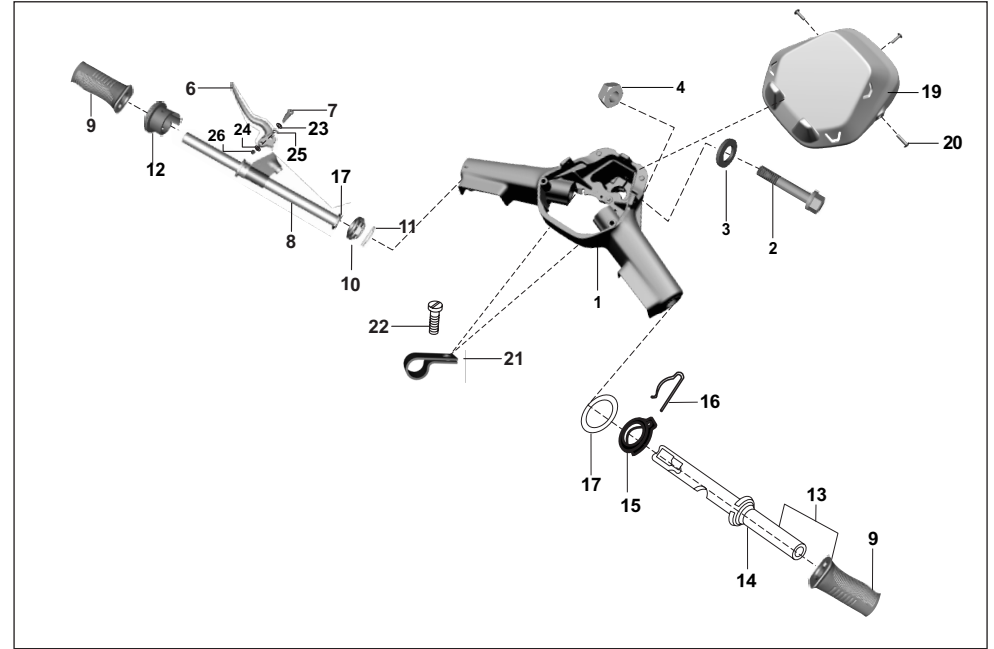

PLATE NO. 53: HANDLE BAR

ALTERNET FUEL
MF & BF OBD2A

No.	Part No.	Description	RE			Z		XWIDE		C	Remarks
			AU	AF	AM	AZ	RA	AT	AT1	AN	
18	LHC00001	Pin spring gear cotr.tube-di	1	1	1	1	1	1	1	1	
19	AF181047	Cover Handlebar	1	1	1	1	1	1	1	1	
20	KBUC0416	Screw Truss M4X0.7 LT	3	3	3	3	3	3	3	3	
21	AL201070	Clip p for new control switch	2	2	2	2	2	2	2	2	
22	KBBC0508	Screw Pan Cross	2	2	2	2	2	2	2	2	
23	1190205	Washer spring	1	1	1	1	1	1	1	1	
24	3190204	Washer plain	1	1	1	1	1	1	1	1	
25	3190206	Washer Plain	1	1	1	1	1	1	1	1	
26	39032615	Nut Nyloc M5X0.8	1	1	1	1	1	1	1	1	
27	52RA0181	Handlebar Assly	1	1	1	1	1	1	1	1	With Tube, Switch, Grip

AU - RE PET
AF - RE CNG
AM - RE LPG

AZ - Maxima Z CNG
RA - Maxima Z LPG

AT - Maxima XWIDE CNG
AT1 - Maxima XWIDE LPG
AN - Maxima C CNG