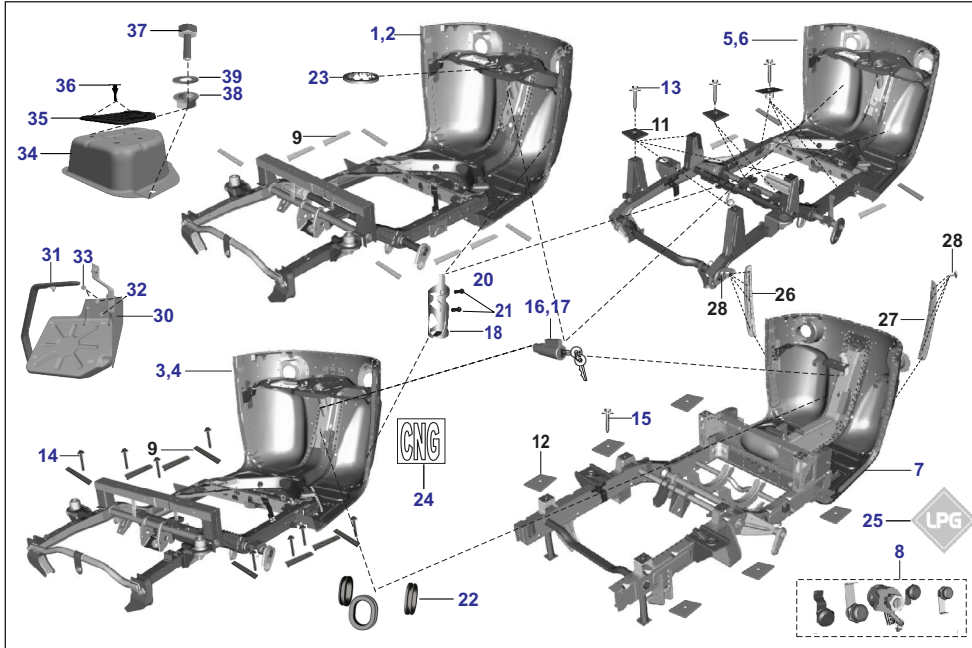

PLATE NO. 54: FRAME CHASSIS

ALTERNET FUEL
MF & BF OBD2A

No.	Part No.	Description	RE			Z			XWIDE		C	Remarks
			AU	AF	AM	AZ	RA	AT	AT1	AN		
26	52AT0085	Fascia front btm LH yelow	-	-	-	-	-	1	1	-		
26	52AT0087	Fascia front btm LH black	-	-	-	-	-	1	1	-		
26	52AT0089	Fascia front btm LH white	-	-	-	-	-	1	1	-		
26	52AT0093	Fascia front btm LH green	-	-	-	-	-	1	1	-		
26	52AT0095	Front bottom LH red	-	-	-	-	-	1	1	-		
27	52AT0092	Fascia front btm RH green	-	-	-	-	-	1	1	-		
27	52AT0086	Fascia front btm RH yelow	-	-	-	-	-	1	1	-		
27	52AT0088	Fascia front btm RH black	-	-	-	-	-	1	1	-		
27	52AT0090	Fascia front btm RH white	-	-	-	-	-	1	1	-		
27	52AT0094	Fascia front btm RH green	-	-	-	-	-	1	1	-		
27	52AT0096	Front bottom RH red	-	-	-	-	-	1	1	-		
28	KBUA0510	Screw Truss	-	-	-	-	-	14	14	-		
29	6180303	Spring	1	1	1	1	1	1	1	1		
30	AZ111166	Panel Assembly Deflector	-	-	-	1	1	-	-	-		
31	AZ111174	Support Deflector Front	-	-	-	1	1	-	-	-		
32	KADA0612	Bolt Flanged M6X1	-	-	-	2	2	-	-	-		
33	KCGA0606	Nut Hex Flanged M6X1	-	-	-	3	3	-	-	-		

AU - RE PET
AF - RE CNG
AM - RE LPG

AZ - Maxima Z CNG
RA - Maxima ZLPG

AT - Maxima XWIDE CNG
AT1 - Maxima XWIDE LPG
AN - Maxima C CNG