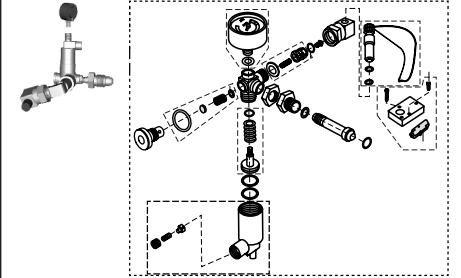

PLATE NO. : 92
REGULATOR HIGH PRESSURE

PAGE NO.:
161,162