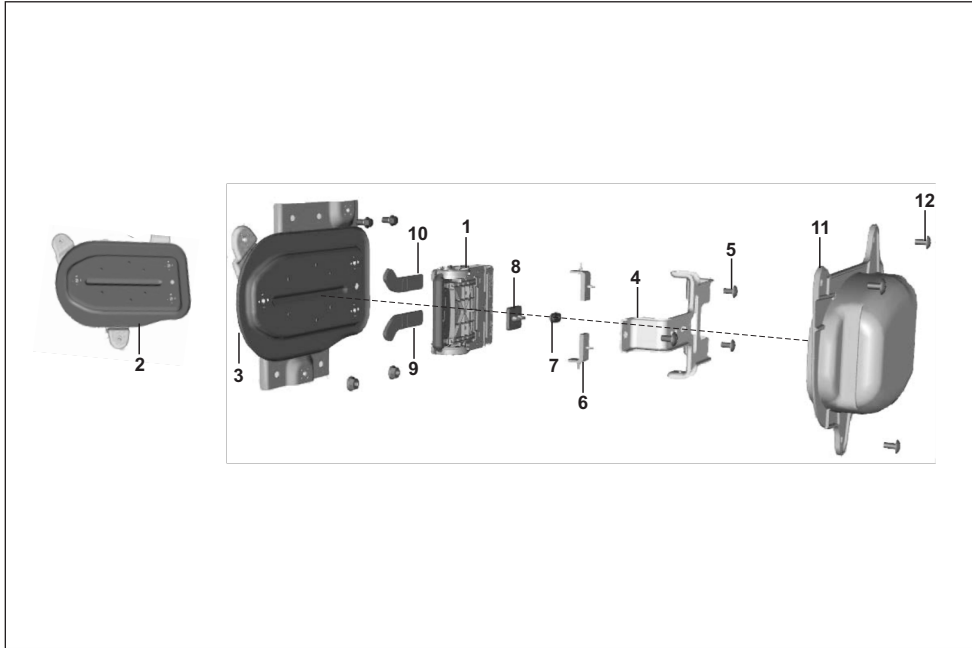

No.	Part No.	Description	RE			Z		XWIDE		C	Remarks
			AU	AF	AM	AZ	RA	AT	AT1	AN	
1	JP351439	ECU EMS Assembly	1	1	1	1	1	1	1	1	
2	AA161375	Bracket ECU Lower	1	1	1	1	1	-	-	-	
3	AN161356	Bracket Assembly ECU	-	-	-	-	-	1	1	1	
4	BF211941	Bracket ECU Upper	1	1	1	1	1	1	1	1	
5	KBUC0510	Screw - Truss - KBU	2	2	2	2	2	2	2	2	
6	BF351262	PAD ECU	2	2	2	2	2	2	2	2	
7	JY113877	Damper ECU Locator	1	1	1	1	1	1	1	1	
8	JY113874	Damper ECU C Sample Mtg Top	1	1	1	1	1	1	1	1	
9	JY113873	Pad Resting ECU C Sample RH	1	1	1	1	1	1	1	1	
10	JY113872	Pad Resting ECU C Sample LH	1	1	1	1	1	1	1	1	
11	AA161363	Cover ECU	1	1	1	1	1	1	1	1	
12	KBUA0510	Screw Truss	3	3	3	3	3	3	3	3