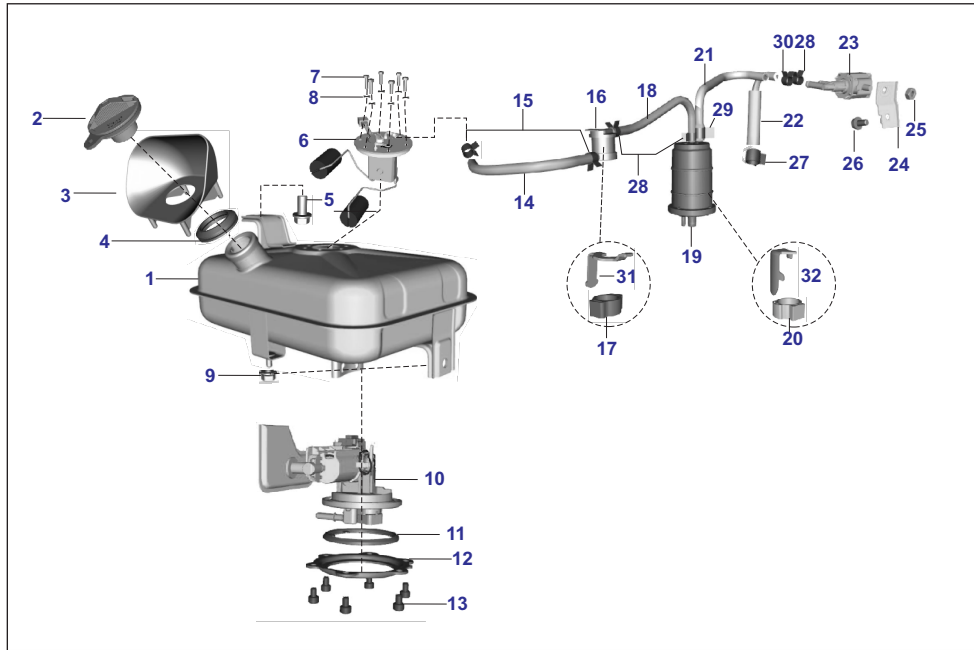

No.	Part No.	Description	RE			Z		XWIDE		C	Remarks
			AU	AF	AM	AZ	RA	AT	AT1	AN	
1	AA141144	Tank Assembly Welded	1	-	-	-	-	-	-	-	
2	AA141140	Cap Assembly EVAP	1	-	-	-	-	-	-	-	
3	AA141079	Baffle Fuel Spillage	1	-	-	-	-	-	-	-	
4	AA141216	Grommet	1	-	-	-	-	-	-	-	
5	KADD0816	Bolt Flanged	1	-	-	-	-	-	-	-	
6	AA201692	Sensor Level Fuel	1	-	-	-	-	-	-	-	
7	LAD00067	Bolt Flanged	6	-	-	-	-	-	-	-	
8	KDAB0611	Washer Plain Small	6	-	-	-	-	-	-	-	
9	KCGA0808	Nut Hex Flanged	2	-	-	-	-	-	-	-	
10	AA201375	Pump Fuel	1	-	-	-	-	-	-	-	
11	JH171803	Gasket Fuel Pump MTG	1	-	-	-	-	-	-	-	
12	JH171804	Plate Pressure	1	-	-	-	-	-	-	-	
13	LAC00102	Bolt Socket M6X1	6	-	-	-	-	-	-	-	
14	AA141161	Pipe Tank - Ro Valve	1	-	-	-	-	-	-	-	
15	AA141046	Spring Band Clip 7.8 MM	2	-	-	-	-	-	-	-	
16	GL171031	Valve One Way	1	-	-	-	-	-	-	-	
17	BF171622	Damper	1	-	-	-	-	-	-	-	
18	AA141164	Pipe Ro Valve - Canister	1	-	-	-	-	-	-	-	

AU - RE PET
AF - RE CNG
AM - RE LPG

AZ - Maxima Z CNG
RA - Maxima ZLPG

AT - Maxima XWIDE CNG
AT1 - Maxima XWIDE LPG
AN - Maxima C CNG