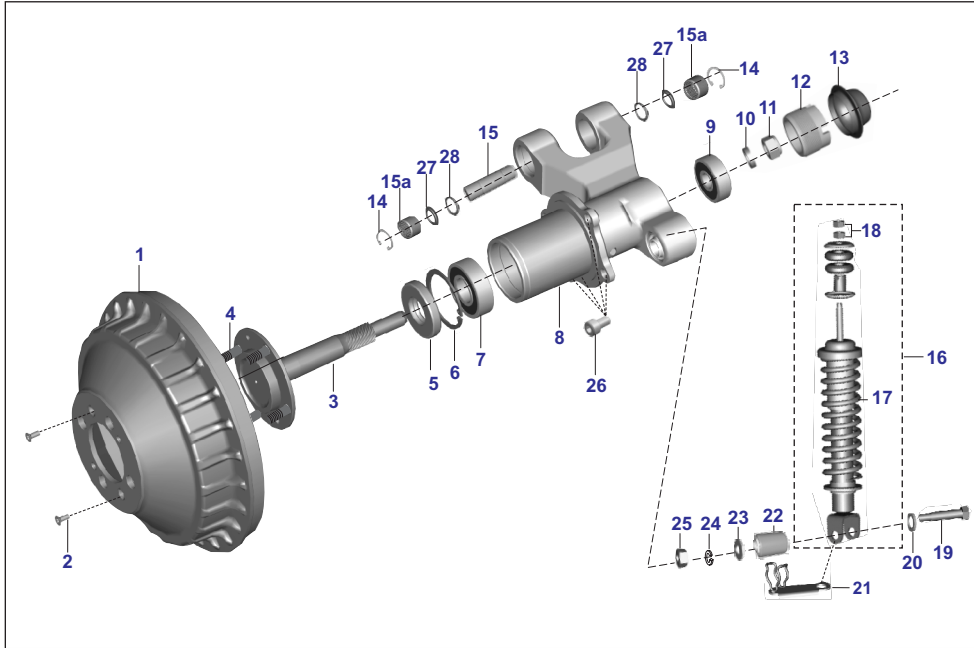

No.	Part No.	Description	RE			Z		XWIDE		C	Remarks
			AU	AF	AM	AZ	RA	AT	AT1	AN	
1	22151106	Drum Brake	1	1	1	-	-	-	-	-	
2	KBCA0410	Screw csk cross	2	2	2	-	-	-	-	-	
3	24151266	Assly axle front wheel	1	1	1	-	-	-	-	-	
4	3100718	Bolt for rear/fr wheel flange	4	4	4	-	-	-	-	-	
5	22170115	Seal - oil	1	1	1	-	-	-	-	-	
6	KEBB4717	Circlip 47x17	1	1	1	-	-	-	-	-	
7	KPBC6204	Bearing-Ball-C3 Clearance	1	1	1	-	-	-	-	-	
8	AA151084	Hub Front	1	1	1	-	-	-	-	-	
9	KPBC6301	Bearing Ball	1	1	1	-	-	-	-	-	
10	AA151049	Spacer	1	1	1	-	-	-	-	-	
11	59150003	U nut m12	1	1	1	-	-	-	-	-	
12	LCD00002	Nut-M39X1.5XHEIGHT 25	1	1	1	-	-	-	-	-	
13	BH131206	CAP HUB REAR FL	1	1	1	-	-	-	-	-	
14	39235717	Circlip - internal	2	2	2	-	-	-	-	-	
15	24171198	Pin Pivot	1	1	1	-	-	-	-	-	
15a	24171201	Bearing Needle	2	2	2	-	-	-	-	-	
16	AB171044	FR shock absorber assly	1	1	1	-	-	-	-	-	

AU - RE PET
AF - RE CNG
AM - RE LPG

AZ - Maxima Z CNG
RA - Maxima ZLPG

AT - Maxima XWIDE CNG
AT1 - Maxima XWIDE LPG
AN - Maxima C CNG