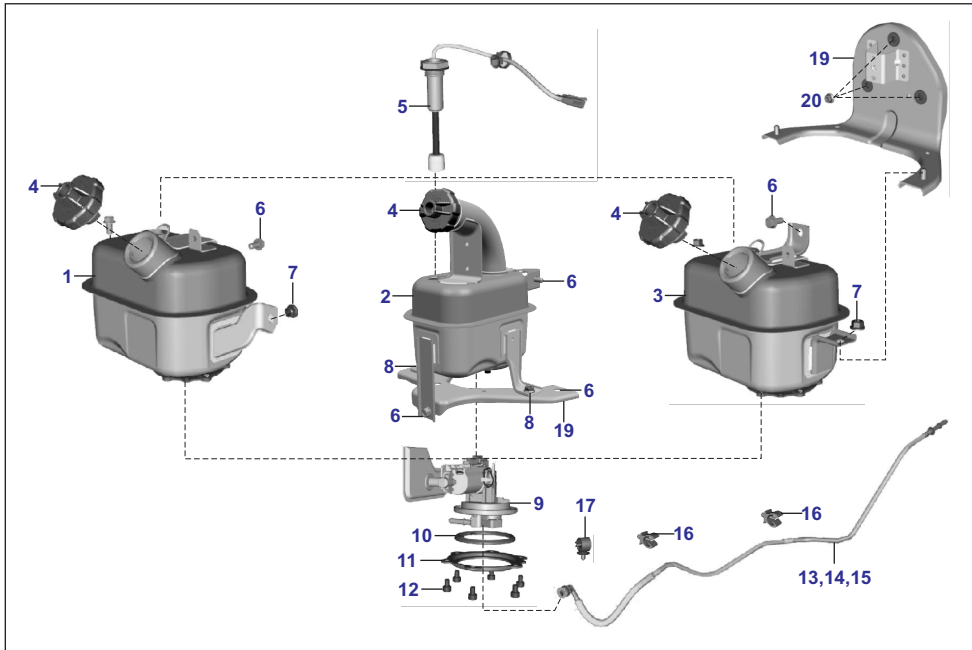

No.	Part No.	Description	RE			Z		XWIDE		C	Remarks
			AU	AF	AM	AZ	RA	AT	AT1	AN	
1	AF141126	Tank Assembly Fuel	-	1	1	-	-	-	-	-	
2	AZ171016	Tank Assembly Fuel	-	-	-	1	1	-	-	-	
3	AT171021	Tank Assembly Fuel	-	-	-	-	1	1	1		
4	AA141115	Assembly Fuel Cap With Handle	-	1	1	1	1	1	1	1	
5	AF201360	Sensor Level Fuel	-	1	1	1	1	1	1	1	
6	KADD0816	Bolt Flangedl	-	2	2	3	3	1	1	1	
7	39238315	Hex Nut Flange-M8L	-	1	1	4	4	2	2	2	
8	KCGA0808	Nut Hex Flangedl	-	2	2	2	2	2	2	2	
9	AA201375	Pump Fuel	-	1	1	1	1	1	1	1	
10	JH171803	Gasket Fuel Pump MTGL	-	1	1	1	1	1	1	1	
11	JH171804	Plate Pressure	-	1	1	1	1	1	1	1	
12	LAC00102	Bolt Socket M6X1L	-	6	6	6	6	6	6	6	
13	AF141137	Pipe Assembly Tank-joint	-	1	1	-	-	-	-	-	
14	AZ171841	Pipe Assembly Tank-Joint	-	-	-	1	1	-	-	-	
15	AT171803	Pipe Assembly Tank-Joint	-	-	-	-	-	1	1	-	
15	AN141218	Pipe Assembly Fuel	-	-	-	-	-	-	-	1	
16	JY113844	Clamp Brake Hose	-	2	2	2	2	2	2	2	

AU - RE PET
AF - RE CNG
AM - RE LPG

AZ - Maxima Z CNG
RA - Maxima ZLPG

AT - Maxima XWIDE CNG
AT1 - Maxima XWIDE LPG
AN - Maxima C CNG