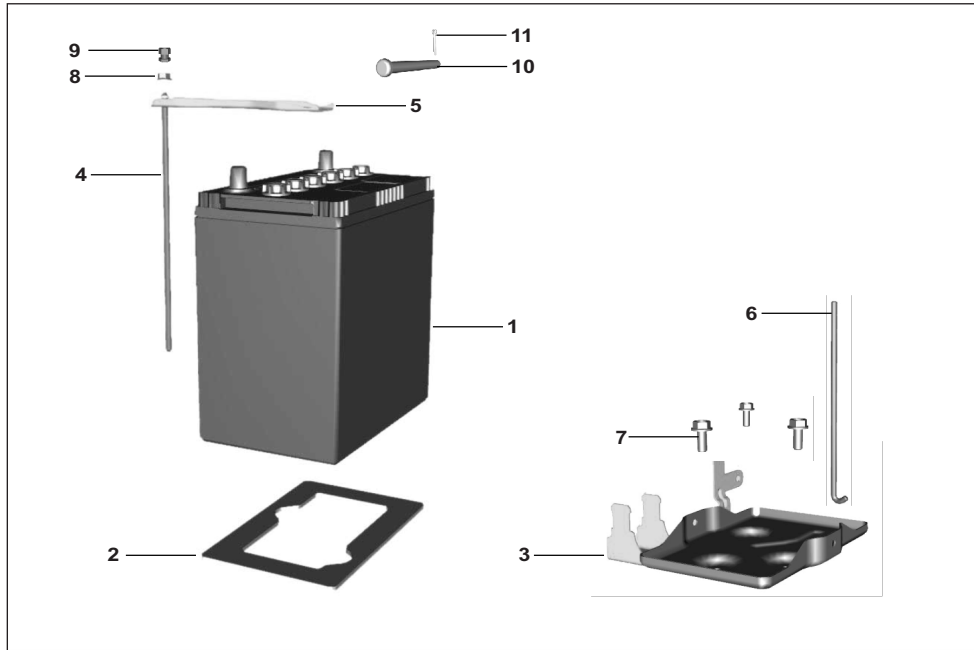

PLATE NO. 78: BATTERY

ALTERNET FUEL
MF & BF OBD2A

No.	Part No.	Description	RE			Z		XWIDE		C	Remarks
			AU	AF	AM	AZ	RA	AT	AT1	AN	
1	BA201001	Battery	1	1	1	1	1	1	1	1	
2	24201564	Packing rubber - battery 32 AH	1	1	1	1	1	1	1	-	
3	AZ111154	Tray Asy-battry_starter Relay	1	1	1	-	-	-	-	-	
4	AN161074	Clamp Assembly Battery	1	1	1	-	-	-	-	1	
4	AZ111109	Rod Battery	-	-	-	1	1	-	-	-	
4	AT111219	Rod Assembly Battery	-	-	-	-	-	1	1	-	
5	AZ111112	Bracket Clamp Battery	-	-	-	1	1	-	-	-	
5	AT111105	Clamp Battery Mtg	-	-	-	-	-	1	1	-	
6	AN161075	Rod Tie Battery	1	1	1	-	-	-	-	1	
7	KADA0614	Bolt Flanged	3	3	3	3	3	3	3	3	
8	DG191064	Nut Flanged	1	1	1	-	-	-	-	1	
8	LCA00011	Nut Hex Thik	-	-	-	1	1	-	-	-	
9	BB161296	Nut	-	-	-	-	-	1	1	-	
10	BF247003	Pin	-	-	-	1	1	-	-	-	
11	KHAE2012	Pin Cotter	-	-	-	1	1	-	-	-	

AU - RE PET
AF - RE CNG
AM - RE LPG

AZ - Maxima Z CNG
RA - Maxima ZLPG

AT - Maxima XWIDE CNG
AT1 - Maxima XWIDE LPG
AN - Maxima C CNG