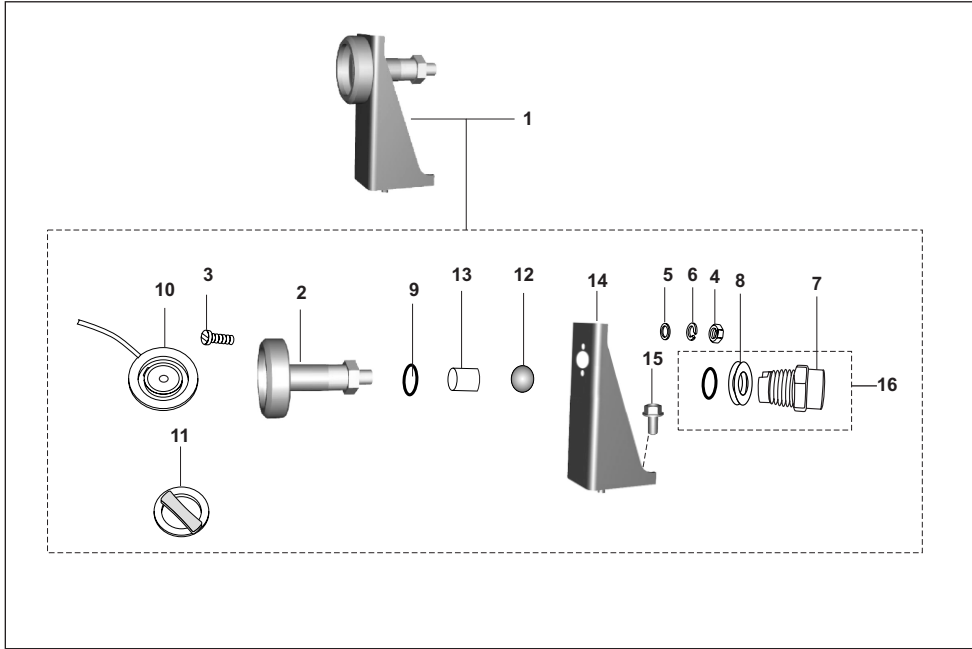

No.	Part No.	Description	RE			Z		XWIDE		C	Remarks
			AU	AF	AM	AZ	RA	AT	AT1	AN	
1	24121432	Filler connector with bkt. Assy.	-	-	1	-	-	-	-	-	
2	24121245	Filler connector	-	-	1	-	-	-	-	-	
3	59010010	Screw csumk for filter	-	-	2	-	-	-	-	-	
4	AF121057	Nut	-	-	2	-	-	-	-	-	
5	AF121058	Washer	-	-	2	-	-	-	-	-	
6	AF121049	Washer - spring_m5_	-	-	2	-	-	-	-	-	
7	24121337	Connector for filler	-	-	1	-	-	-	-	-	
8	AF121085	Washer	-	-	1	-	-	-	-	-	
9	CX141046	'O' ring	-	-	1	-	-	-	-	-	
10	24121394	Cap	-	-	1	-	-	-	-	-	
11	24121393	Knob	-	-	1	-	-	-	-	-	
12	CX141044	Steel ball	-	-	1	-	-	-	-	-	
13	CX141045	Spacer	-	-	1	-	-	-	-	-	
14	24121407	BKT. Filling valve	-	-	2	-	-	-	-	-	
15	KADD0816	Bolt flanged	-	-	2	-	-	-	-	-	
16	36AF0040	Kit filler valve	-	-	1	-	-	-	-	-	
17	AF121066	Washer	-	-	1	-	-	-	-	-	

AU - RE PET
AF - RE CNG
AM - RE LPG

AZ - Maxima Z CNG
RA - Maxima ZLPG

AT - Maxima XWIDE CNG
AT1 - Maxima XWIDE LPG
AN - Maxima C CNG