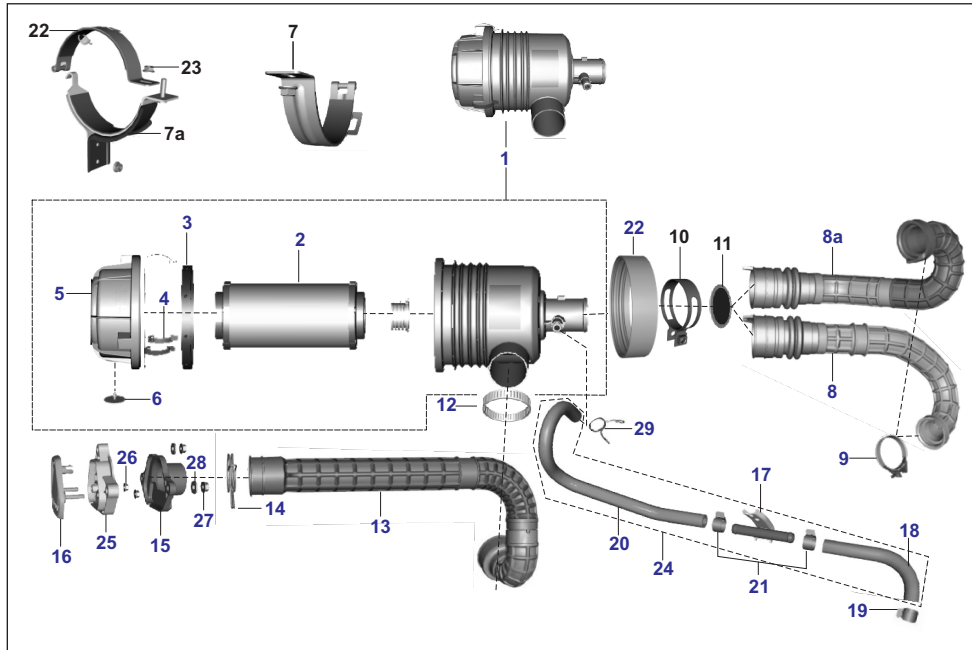

PLATE NO. 23: AIR FILTER COMPLETE

ALTERNET FUEL
MF & BF OBD2A

No.	Part No.	Description	RE		Z		XWIDE		C	Remarks	
			AU	AF	AM	AZ	RA	AT	AT1		AN
1	AM121209	Filter Assembly Air	1	-	-	-	-	-	-	PET	
1	AM121207	Filter Assembly Air	-	1	1	1	1	1	1		
1	AN121288	Filter Assembly Air	-	-	-	-	-	-	1		
2	AM121213	Element air filter	1	1	1	1	1	1	1		
3	AA121148	Gasket sealing	1	1	1	1	1	1	1		
4	AA121149	Clip air filter	3	3	3	3	3	3	3		
5	AM121210	Cover Breather	1	-	-	-	-	-	-	PET	
5	AA121193	Cover Assembly	-	1	1	1	1	1	1		
6	AA121147	Valve dust ejector	1	1	1	1	1	1	1		
7	AA231142	Clamp air filter	1	1	1	-	-	-	-		
7a	RC113801	Assembly Bkt Air Filter MTG	-	-	-	1	1	1	1		
8	AF121547	Assembly Duct Integral - FI	1	1	1	-	-	-	-		
8a	AZ581095	Duct Assembly Filter Air Outlet	-	-	-	1	1	1	1		
9	24121729	Clamp	1	1	1	1	1	1	1		
10	JU581014	Clamp	1	1	1	1	1	1	1		
11	AZ581009	Arrester Backfire	1	1	1	1	1	1	1		
12	BB131040	Clamp	1	1	1	1	1	1	1		
13	AA121286	Assembly Hose Integral	1	1	1	-	-	-	-		
14	24121749	Clamp	1	1	1	-	-	-	-		

AU - RE PET
AF - RE CNG
AM - RE LPG

AZ - Maxima Z CNG
RA - Maxima ZLPG

AT - Maxima XWIDE CNG
AT1 - Maxima XWIDE LPG
AN - Maxima C CNG