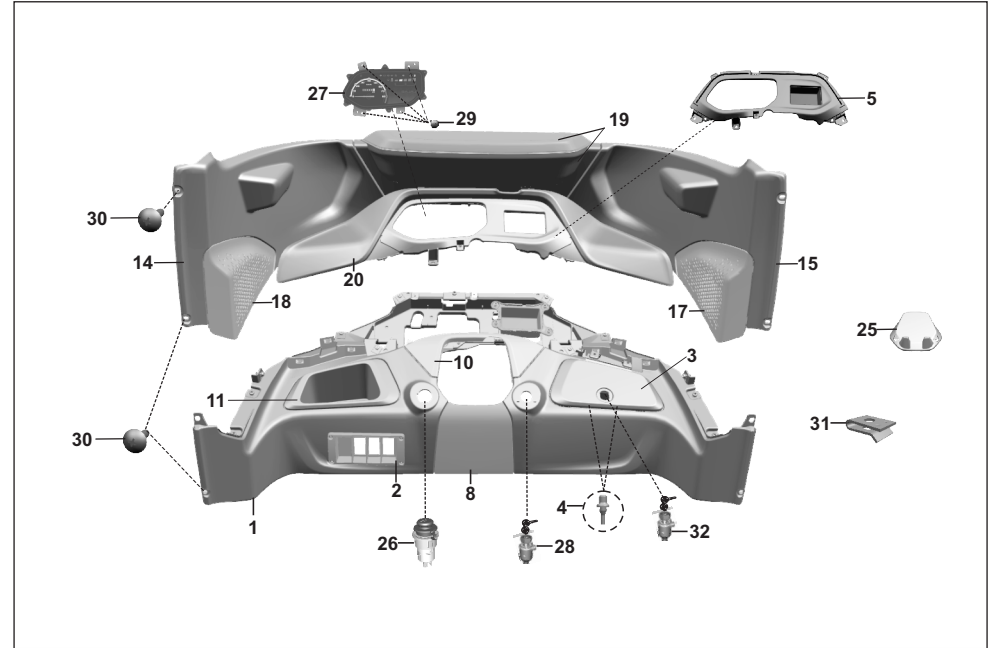

No.	Part No.	Description	RE		Z		XWIDE		C	Remarks	
			AU	AF	AM	AZ	RA	AT	AT1		AN
16	AH185012	Clip	2	2	2	2	2	2	2	NI	
17	AF161583	Cover Assembly Speaker RH	1	1	1	1	1	1	1		
18	AF161582	Cover Assembly Speaker LH	1	1	1	1	1	1	1		
19	AF161556	Trim Assembly Middle	1	1	1	1	1	1	1		
20	AF161581	Trim Assembly Speedometer	1	1	1	1	1	1	1		
21	BF182011	Metallic Tower Clip Fascia	24	24	24	24	24	24	24	NI	
22	KDBB0512	Washer_plain	12	12	12	12	12	12	12	NI	
23	KBBC0514	Screw Pan Cross M5X0.8	23	23	23	23	23	23	23	NI	
24	KBUC0416	Screw Truss M4X0.7	3	3	3	3	3	3	3		
25	AF181047	Cover Handlebar	1	1	1	1	1	1	1		
26	AN201243	Socket Charger	1	1	1	1	1	1	1		
27	AA191164	Instrument Cluster	1	-	-	-	-	-	-	PET	
27	AF191078	Speedometer Cluster	-	1	-	-	-	-	-	BF	
27	AF191080	Instrument Cluster	-	1	-	-	-	-	-	MF	
27	AM191035	Speedometer Cluster	-	-	1	-	-	-	-	BF	
27	AM191039	Instrument Cluster	-	-	1	-	-	-	-	MF	
27	AZ402414	Instrument Cluster	-	-	-	1	-	-	-	BF	
27	AZ402416	Instrument Cluster	-	-	-	1	-	-	-	MF	

AU - RE PET
AF - RE CNG
AM - RE LPG

AZ - Maxima Z CNG
RA - Maxima ZLPG

AT - Maxima XWIDE CNG
AT1 - Maxima XWIDE LPG
AN - Maxima C CNG