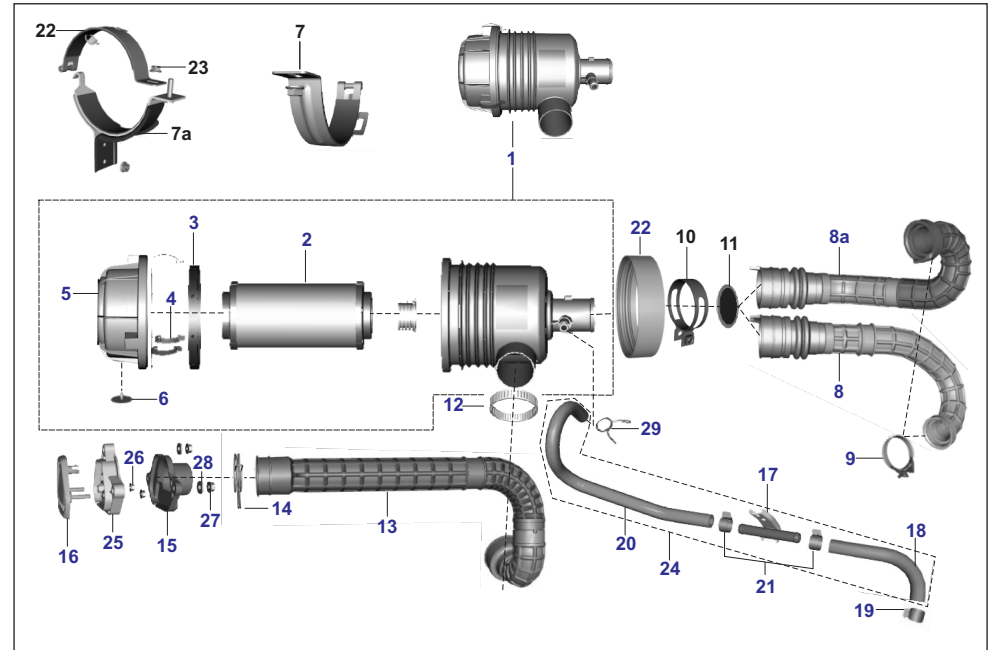

PLATE NO. 23: AIR FILTER COMPLETE

ALTERNET FUEL
MF & BF OBD2A

No.	Part No.	Description	RE		Z		XWIDE		C	Remarks	
			AU	AF	AM	AZ	RA	AT	AT1		AN
15	AA121381	Pipe Intake Air	1	1	1	-	-	-	-		
16	AA121370	Grill Intake Air	1	1	1	-	-	-	-		
17	AZ581115	Connector Assembly	1	1	1	1	1	1	1		
18	AZ581113	Pipe Breather Cover Side	1	1	1	1	1	1	1		
19	24121476	Spring Clamp	1	1	1	1	1	1	1		
20	AA121388	Pipe Breather	1	-	-	-	-	-	-	PET	
20	AF121574	Pipe Breather	-	1	1	-	-	-	-		
20	AZ581114	Pipe Breather Filter Side	-	-	-	1	1	1	1		
20	AN101550	Pipe Breather Filter Side	-	-	-	-	-	-	1		
21	JL581063	Clamp Sai	2	2	2	2	2	2	2		
22	AA121344	Sleeve Filter Air	1	1	1	-	-	-	-		
22	BG581006	Clamp Air Filter	-	-	-	1	1	1	1		
23	KCGD0808	Nut - hexagon with flange - m8	1	1	1	2	2	2	2	1	
24	AF121573	Pipe Assembly Breather	-	1	1	-	-	-	-		
25	AA121390	Grill Intake Air Inner	1	1	1	-	-	-	-		
26	KCGD0505	Nut Hex Flanged-M5X0.8	2	2	2	-	-	-	-		
27	KCGD0606	Nut Hex Flanged	3	3	3	-	-	-	-		
28	39071111	Washer	3	3	3	-	-	-	-		
29	24121477	Clamp	-	1	1	1	1	1	1		

AU - RE PET
AF - RE CNG
AM - RE LPG

AZ - Maxima Z CNG
RA - Maxima ZLPG

AT - Maxima XWIDE CNG
AT1 - Maxima XWIDE LPG
AN - Maxima C CNG