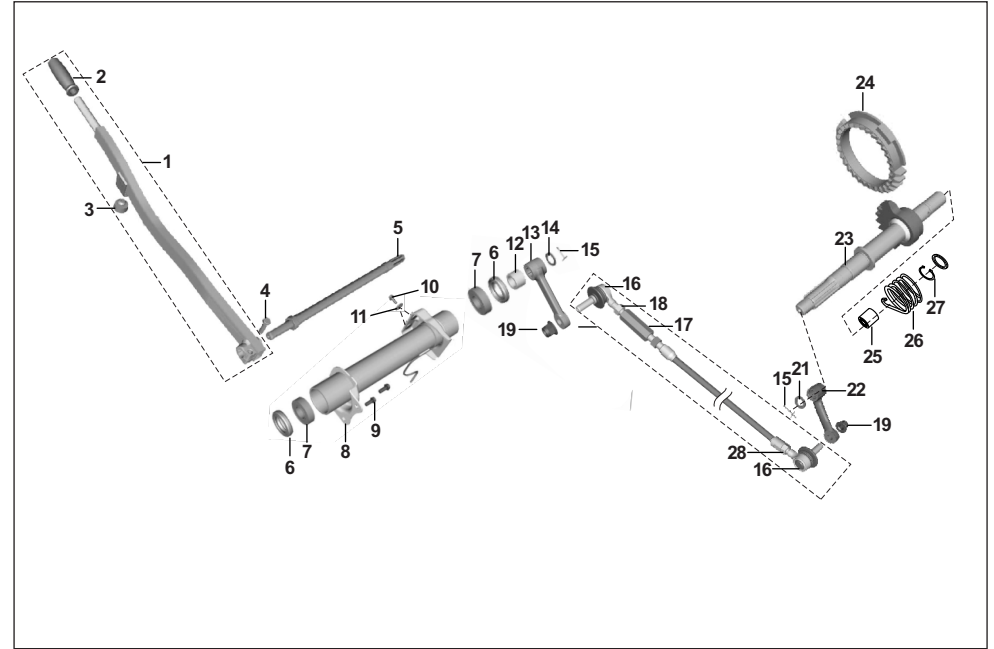

No.	Part No.	Description	RE			Z		XWIDE		C	Remarks
			AU	AF	AM	AZ	RA	AT	AT1	AN	
18	LCA00025	Nut Hex M12X1.25 LH	2	2	2	-	-	-	-	-	
19	KCKA1216	Nut Nyloc Flanged	2	2	2	-	-	-	-	-	
20	AA102347	Tube Assembly Connecting	1	1	1	-	-	-	-	-	
21	39024011	Washer Plain	1	1	1	-	-	-	-	-	
22	AA102345	Lever Starting Engine	1	1	1	-	-	-	-	-	
23	AA102277	Gear Assembly Sector	1	1	1	-	-	-	-	-	
24	AA102411	Gear Starter	1	1	1	-	-	-	-	-	
25	AA101215	Guide - Spring	1	1	1	-	-	-	-	-	
26	AA101209	Spring - Torsional	1	1	1	-	-	-	-	-	
27	30101053	Circlip	1	1	1	-	-	-	-	-	
28	KCAA1210	Nut Hex Thick	1	1	1	-	-	-	-	-