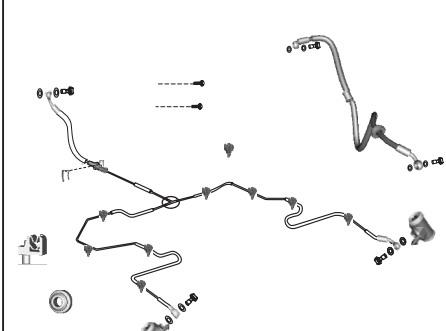

PLATE NO. : 45	PAGE NO.:
BRAKE PIPE	71