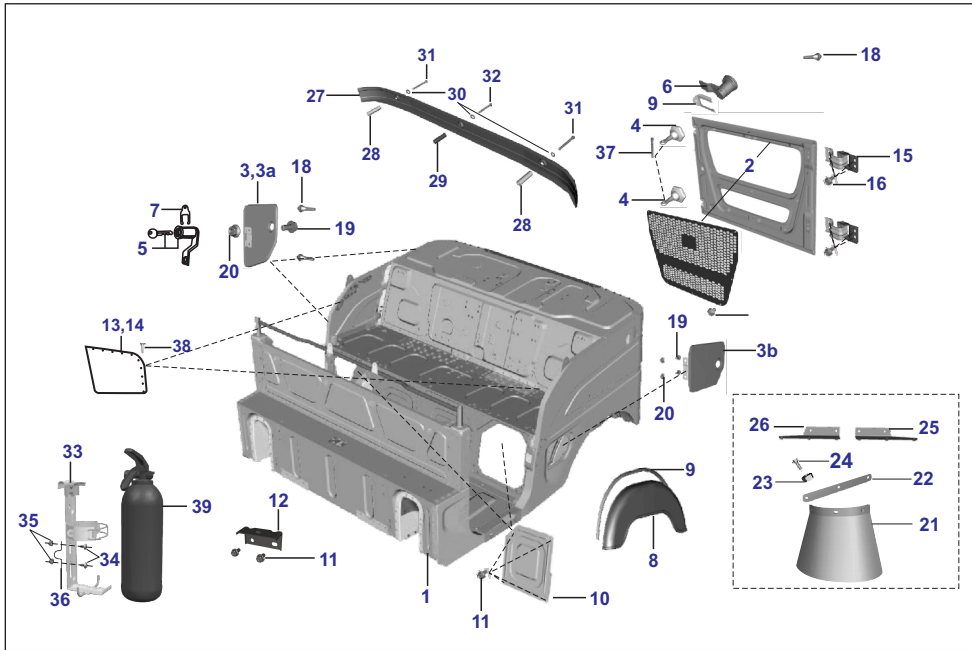

No.	Part No.	Description	RE			Z		XWIDE		C	Remarks
			AU	AF	AM	AZ	RA	AT	AT1	AN	
1	52AU0133	Body Assembly-Door- PET	1	-	-	-	-	-	-	-	AA231497
1	52AF0608	Body Assembly-door- BF	-	1	1	-	-	-	-	-	AF231805
1	52AF0555	Body Assembly-door- MF	-	1	1	-	-	-	-	-	AF231687
2	52AF0580	Door Assembly Rear-	1	1	1	-	-	-	-	-	AF231569
3	52AA2034	Lid Assly Filler Fuel- Ed PET	1	-	-	-	-	-	-	-	AA231514
3a	52AF0929	Lid Assly Filler Pet- Ed BF	-	1	1	-	-	-	-	-	AF231800
3b	52AF0928	Lid Assembly Filler Gas	-	1	1	-	-	-	-	-	AF231824
4	24231245	Knob For Rear Door	2	2	2	-	-	-	-	-	
5	36244044	Lock fuel filling door With Key	1	1	1	-	-	-	-	-	
6	36AF0068	Lock for rear door with key	1	1	1	-	-	-	-	-	AF231789
7	1160717	Lock Clip	2	2	2	-	-	-	-	-	
8	52210040	Rear mudguard assly. ED	-	2	2	-	-	-	-	-	25231062
9	25231064	Beading for rear mudguard	2	2	2	-	-	-	-	-	
10	52AF0669	Cover Assembly Panel Body	-	2	2	-	-	-	-	-	AF231659
11	KADD0612	Bolt Flanged	12	12	12	-	-	-	-	-	
12	24231705	Brack. seat mounting passenger	2	2	2	-	-	-	-	-	
13	AF231754	Cover Panel Body LH	1	1	1	-	-	-	-	-	

AU - RE PET
AF - RE CNG
AM - RE LPG

AZ - Maxima Z CNG
RA - Maxima ZLPG

AT - Maxima XWIDE CNG
AT1 - Maxima XWIDE LPG
AN - Maxima C CNG