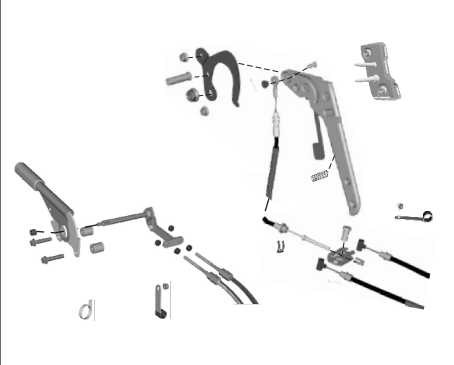

PLATE NO. : 52	PAGE NO.:
HAND BRAKE- XWIDE & C	81,82