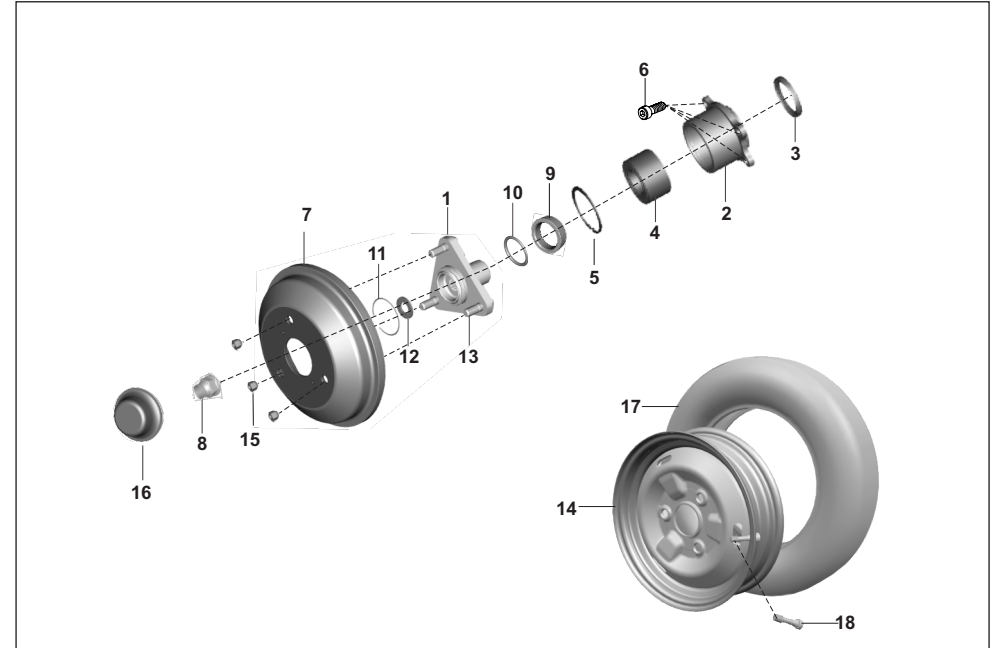

PLATE NO. 37: REAR WHEEL AXLE - XWIDE & C

ALTERNET FUEL
MF & BF OBD2A

No.	Part No.	Description	RE		Z		XWIDE		C	Remarks	
			AU	AF	AM	AZ	RA	AT	AT1		AN
1	AL151249	Assly drive flange	-	-	-	-	2	2	2		
2	BB151030	Rear hub	-	-	-	-	2	2	2		
3	BB151034	Seal	-	-	-	-	2	2	2		
4	BB151031	Bearing 30X55X13-rear hub	-	-	-	-	2	2	2		
5	KEBB6825	Circlip	-	-	-	-	2	2	2		
6	LAC00131	Bolt Socket	-	-	-	-	8	8	8		
7	AL151242	Drum brake rear	-	-	-	-	2	2	2		
8	BF131707	Nut axle M16	-	-	-	-	2	2	2		
9	BB133066	Sleeve drive shaft	-	-	-	-	2	2	2		
10	KJAA3035	O ring	-	-	-	-	2	2	2		
11	AL151254	Circlip for AL151151	-	-	-	-	2	2	2		
12	KDBA1632	Washer plain	-	-	-	-	2	2	2		
13	AL171066	Bolt for axle	-	-	-	-	6	6	6		
14	AT131010	WHEEL 3.00BX12H2	-	-	-	-	4	4	4		
15	AL151252	Nut conical m12 wheel nut	-	-	-	-	9	9	9		
16	BH131206	Cap hub rear	-	-	-	-	2	2	2		
17	AH131148	Tyre Tubeless 130/80-R12 C LT	-	-	-	-	4	4	4		
18	AL151307	Valve Wheel	-	-	-	-	1	1	1	NS	

AU - RE PET
AF - RE CNG
AM - RE LPG

AZ - Maxima Z CNG
RA - Maxima ZLPG

AT - Maxima XWIDE CNG
AT1 - Maxima XWIDE LPG
AN - Maxima C CNG