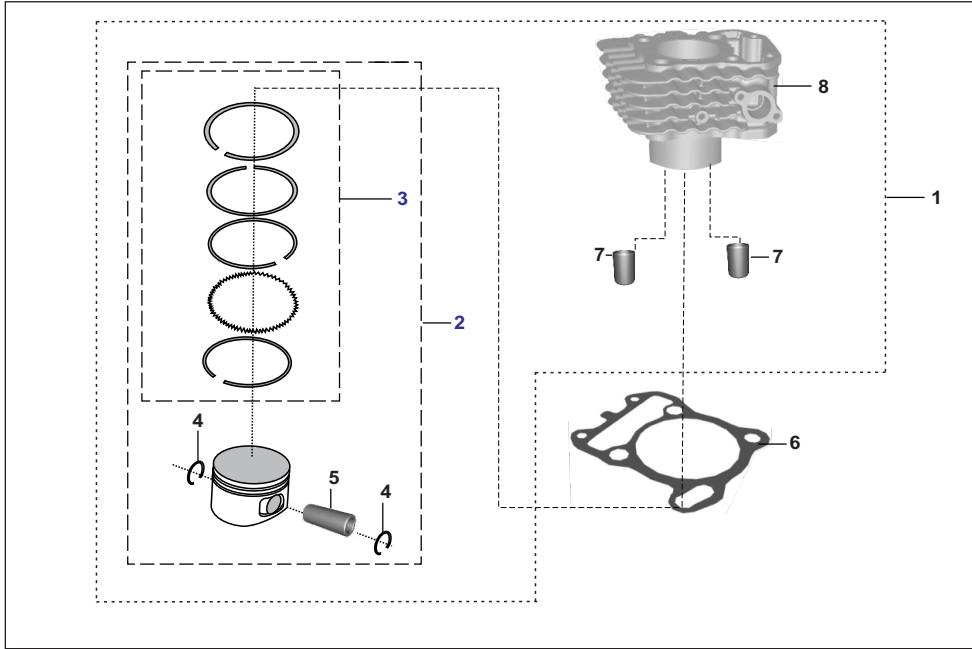

No.	Part No.	Description	RE			Z		XWIDE		C	Remarks
			AU	AF	AM	AZ	RA	AT	AT1	AN	
1	36RA0013	Cyl Block Piston Assly	1	1	1	1	1	1	1	1	RA521200
2	RA521200	Piston Assembly	1	1	1	1	1	1	1	1	
3	36AN0034	Kit Ring Piston	1	1	1	1	1	1	1	1	
4	AA102087	Wire Circlip	2	2	2	2	2	2	2	2	
5	BF521217	Pin Piston	1	1	1	1	1	2	1	2	
6	AN101135	Gasket Cylinder	1	1	1	1	1	1	1	1	
7	39218106	Pin - Hollow Dowel	2	2	2	2	2	2	2	2	
8	AZ521004	Block Cylinder	1	1	1	1	1	1	1	1