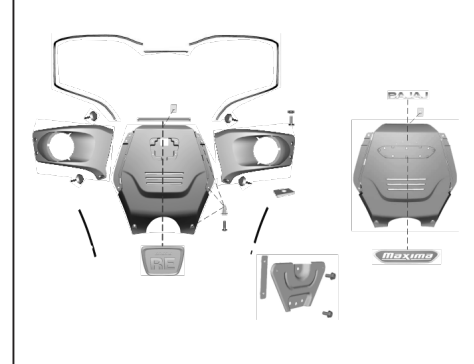

PLATE NO. : 56	PAGE NO.:
STEERING COVER	90