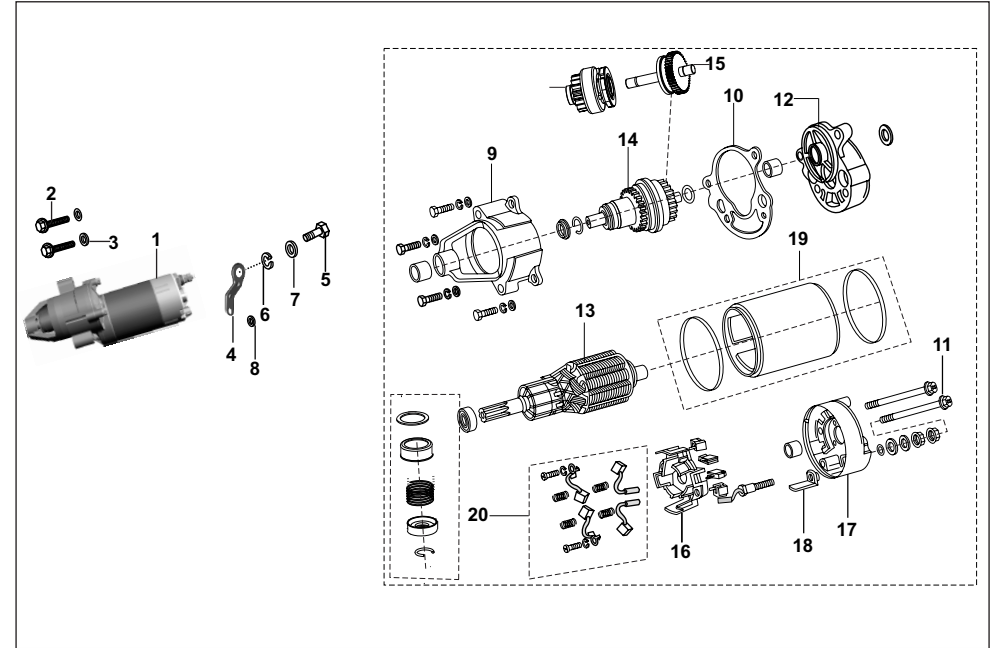

No.	Part No.	Description	RE			Z		XWIDE		C	Remarks
			AU	AF	AM	AZ	RA	AT	AT1	AN	
18	36AA4018	KIT St Motor spring	1	1	1	1	1	1	1	1	
19	AB111107	Yoke And Magnet Assembly	1	1	1	1	1	1	1	1	
20	AA111079	Cover Assembly-end Cover	1	1	1	1	1	1	1	1	
21	36AA4029	Kit Bendix (Hub drive assly)	1	1	1	1	1	1	1	1	
22	24116148	Washer - Iglidur	1	1	1	1	1	1	1	1	NI
23	AA111086	Spring -Pinion Return	1	1	1	1	1	1	1	1	NI
24	AA111087	Circlip-Drive Assly (DIA=10.2)	1	1	1	1	1	1	1	1	NI

AU - RE PET
AF - RE CNG
AM - RE LPG

AZ - Maxima Z CNG
RA - Maxima ZLPG

AT - Maxima XWIDE CNG
AT1 - Maxima XWIDE LPG
AN - Maxima C CNG