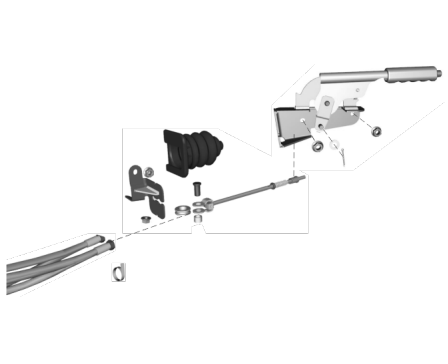

Pictorial Index

ALTERNET FUEL
MF & BF OBD2A

PLATE NO. : 49	PAGE NO.:
HAND BRAKE- RE PET	77