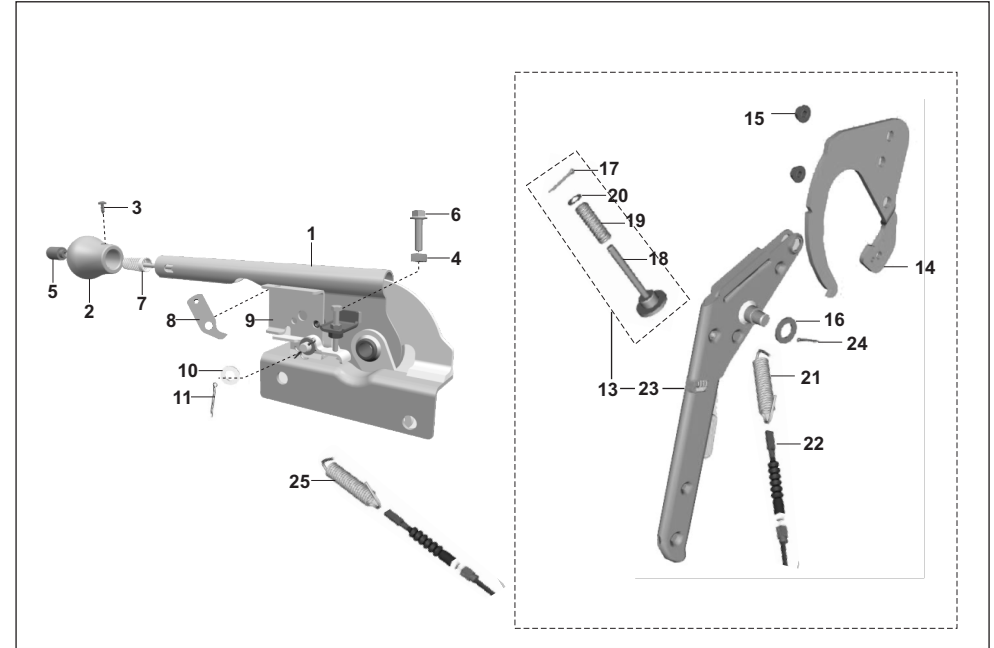

No.	Part No.	Description	RE			Z		XWIDE		C	Remarks
			AU	AF	AM	AZ	RA	AT	AT1	AN	
17	KHAA1612	Pin Cotter	1	-	-	1	1	1	1	1	
18	AA191122	Pin Assembly	1	-	-	1	1	1	1	1	
19	AA191121	Spring For Switch	1	-	-	1	1	1	1	1	
20	KDAA0408	Washer_plain_small	1	-	-	1	1	1	1	1	
21	AA191117	Spring Tension Reverse Control	1	-	-	1	1	1	1	1	
22	AA191115	Cable Reverse	1	-	-	1	1	1	1	-	
22	AN191119	Cable Reverse	-	-	-	-	-	-	-	1	
23	AA191116	Lever Reverse Control	1	-	-	1	1	1	1	1	
24	KHAA2018	Pin Cotter	1	-	-	1	1	1	1	1	
25	AF191074	Spring Tension	-	1	1	-	-	-	-	-	

AU - RE PET
AF - RE CNG
AM - RE LPG

AZ - Maxima Z CNG
RA - Maxima ZLPG

AT - Maxima XWIDE CNG
AT1 - Maxima XWIDE LPG
AN - Maxima C CNG