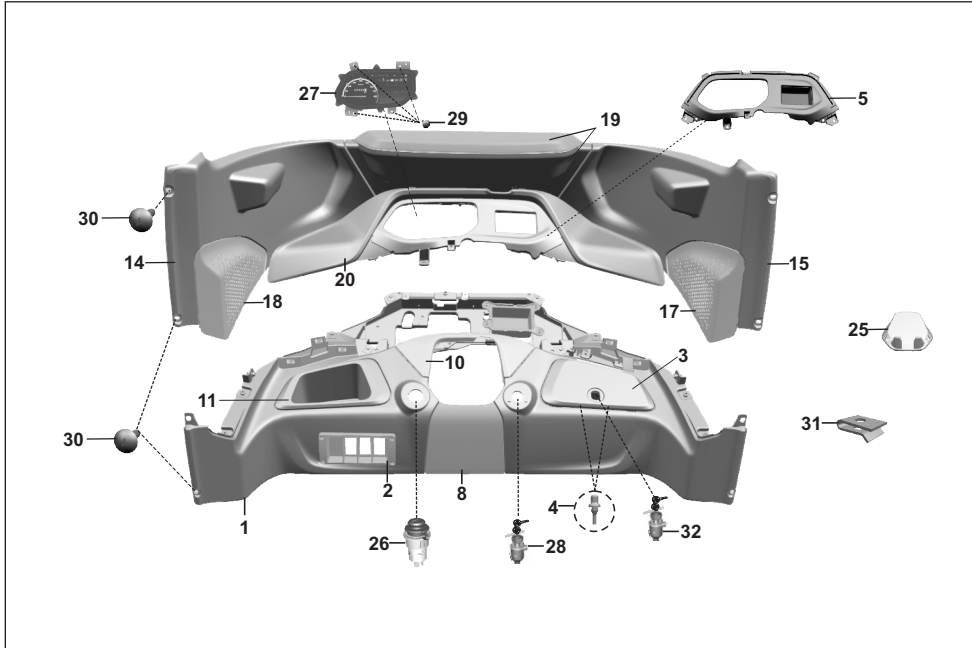

No.	Part No.	Description	RE		Z		XWIDE		C	Remarks	
			AU	AF	AM	AZ	RA	AT	AT1		AN
1	52AU0299	Dashboard	1	-	-	-	-	-	-		
1	52AF0658	Dashboard	-	1	1	1	1	1	-		
1	52AN0626	Dashboard	-	-	-	-	-	-	1		
2	24161373	Cover Switch	1	1	1	1	1	-	-		
2	24161492	Cover Switch	-	1	1	1	1	1	1		
3	AF161523	Lid Box Glove	1	1	1	1	1	1	1		
4	24230198	Damper	2	2	2	2	2	2	2		
5	AF161758	Cover Assembly Speedometer	1	1	1	1	1	1	1		
6	KBBC0408	Screw Pan Cross M4X0.7	4	4	4	4	4	4	4	NI	
7	JG171031	Nut Clip M5	11	11	11	11	11	11	11	NI	
8	AF161756	Cover Assly Dashboard Lower	1	1	1	1	1	1	1		
9	KCGA0505	Nut Hex Flanged	4	4	4	4	4	4	4	NI	
10	AF161558	Cover Assly Dashboard Upper	1	1	1	1	1	1	1		
11	AF161732	Box Utility	1	1	1	1	1	1	1		
12	KBBC0616	Screw Pan Cross M6X1	8	8	8	8	8	8	8	NI	
13	KDBB0613	Washer_plain	8	8	8	8	8	8	8	NI	
14	AF161554	Trim Assembly Upper LH	1	1	1	1	1	1	1		
15	AF161555	Trim Assembly Upper RH	1	1	1	1	1	1	1		

AU - RE PET
AF - RE CNG
AM - RE LPG

AZ - Maxima Z CNG
RA - Maxima ZLPG

AT - Maxima XWIDE CNG
AT1 - Maxima XWIDE LPG
AN - Maxima C CNG