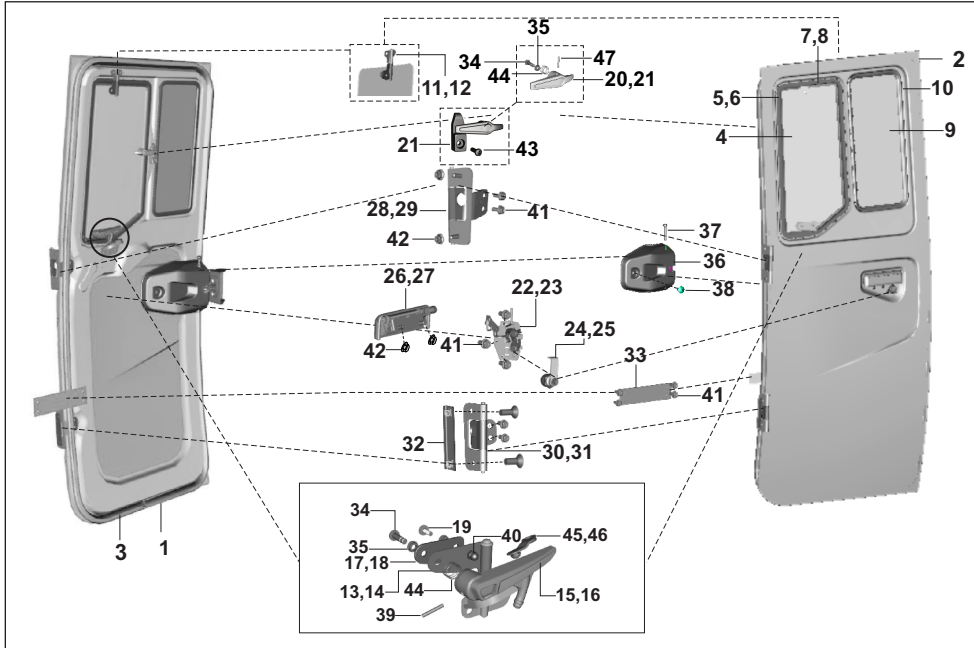

No.	Part No.	Description	RE			Z		XWIDE		C	Remarks
			AU	AF	AM	AZ	RA	AT	AT1	AN	
35	AL241480	Spacer With Collar Glass Mtg	-	-	-	-	-	-	-	4	
36	AL241475	Cover Door Latch For Re 900	-	-	-	-	-	-	-	2	
37	AL241395	Knob Door Lock	-	-	-	-	-	-	-	2	
38	AL241481	Screw Stepped M6X1X11	-	-	-	-	-	-	-	6	
39	39157006	Sleeve - Spring Dowel	-	-	-	-	-	-	-	2	
40	KCEC0504	Nut Domed Cap Single Piece	-	-	-	-	-	-	-	2	
41	KADA0612	Bolt Flanged	-	-	-	-	-	-	-	22	
42	KCGF0606	Nut - Hexagon With Flange M6	-	-	-	-	-	-	-	4	
43	KBBC0516	Screw Pan Cross	-	-	-	-	-	-	-	2	
44	AL241189	Spring Glass Lock	-	-	-	-	-	-	-	2	
45	AL241804	Grmt Sw GI Locking Handle RH	-	-	-	-	-	-	-	1	
46	AL241803	Grmt Sw GI Locking Handle LH	-	-	-	-	-	-	-	1