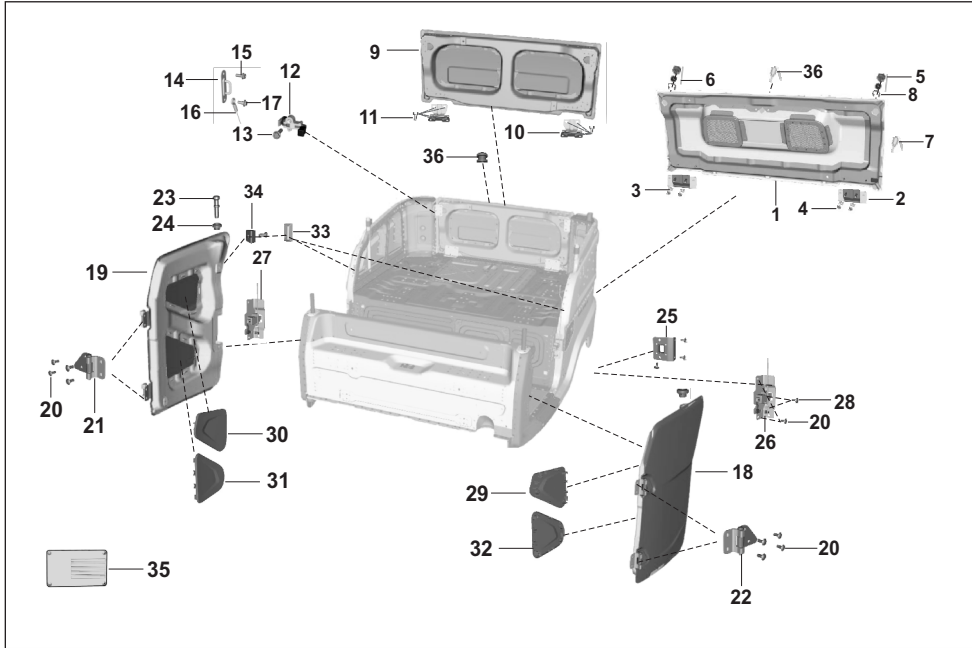

No.	Part No.	Description	RE			Z		XWIDE		C	Remarks
			AU	AF	AM	AZ	RA	AT	AT1	AN	
1	52BH0209	Assly Door Rr Eng Access UG-	-	-	-	1	1	-	-	-	(AZ244002)
2	AZ244017	Assembly Hinge EAC UG	-	-	-	2	2	-	-	-	
3	KDBB0818	Washer_plain	-	-	-	4	4	-	-	-	
4	KCGC0606	Nut Hex Flanged	-	-	-	8	8	-	-	-	
5	BH211165	Knob rear door lower	-	-	-	2	2	-	-	-	
6	BH211163	Rubber damper rear door upper	-	-	-	2	2	-	-	-	
7	BH211158	Rubber damper rear door lower	-	-	-	3	3	-	-	-	
8	KECA0415	Circlip - Type - E	-	-	-	2	2	-	-	-	
9	52AZ0180	Door rear upper - Z-	-	-	-	1	1	-	-	-	(AZ244001)
10	AZ247000	Assly Hinge Rr Upper Door UG	-	-	-	2	2	-	-	-	
11	KADF0816	Bolt Flanged	-	-	-	8	8	-	-	-	
12	AZ245000	Latch Asssembly	-	-	-	2	2	-	-	-	
13	LAD00064	Bolt Flanged	-	-	-	4	4	-	-	-	
14	BH211051	Bracket Hook Upper Door	-	-	-	2	2	-	-	-	
15	KADF0616	Bolt Flanged	-	-	-	2	2	-	-	-	
16	AZ244026	Cable Door Holding UG	-	-	-	2	2	-	-	-	
17	BH211057	Bolt Shoulder	-	-	-	4	4	-	-	-	
18	52AZ0176	Assembly Side Door LH UG-	-	-	-	1	1	-	-	-	(AZ241000)

AU - RE PET
AF - RE CNG
AM - RE LPG

AZ - Maxima Z CNG
RA - Maxima ZLPG

AT - Maxima XWIDE CNG
AT1 - Maxima XWIDE LPG
AN - Maxima C CNG