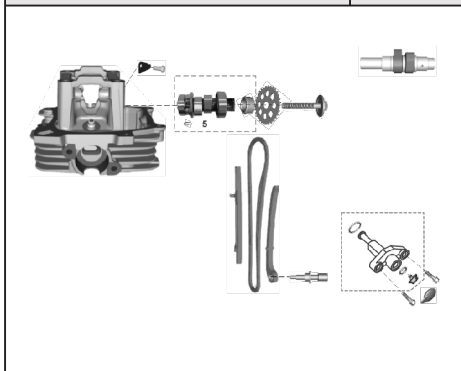

## Pictorial Index

**ALTERNET FUEL  
MF & BF OBD2A**

PLATE NO. : 7	PAGE NO.:
CYLINDER / PISTON	9

PLATE NO. : 9	PAGE NO.:
CAM SHAFT AND CHAIN TENSIONER	13,14

PLATE NO. : 11	PAGE NO.:
MAIN SHAFT	17,18

PLATE NO. : 8	PAGE NO.:
CYLINDER HEAD	11,12