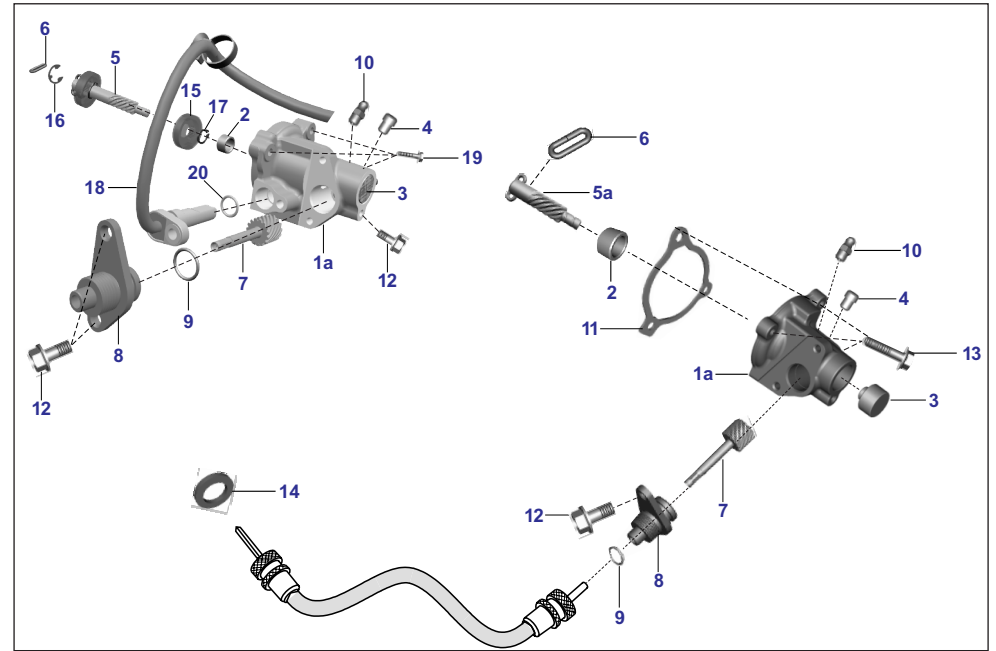

PLATE NO. 15: FARE METER DRIVE UNIT

ALTERNET FUEL
MF & BF OBD2A

No.	Part No.	Description	RE			Z		XWIDE		C	Remarks
			AU	AF	AM	AZ	RA	AT	AT1	AN	
17	KEAB1010	Circlip External	1	1	1	-	-	-	-	-	
18	AZ403600	Sensor Speed	1	1	1	-	-	-	-	-	
19	KADD0525	Bolt Flanged M5X0.8	3	3	3	-	-	-	-	-	
20	BF351804	O Ring Speed Sensor	1	1	1	-	-	-	-	-	

AU - RE PET
AF - RE CNG
AM - RE LPG

AZ - Maxima Z CNG
RA - Maxima ZLPG

AT - Maxima XWIDE CNG
AT1 - Maxima XWIDE LPG
AN - Maxima C CNG