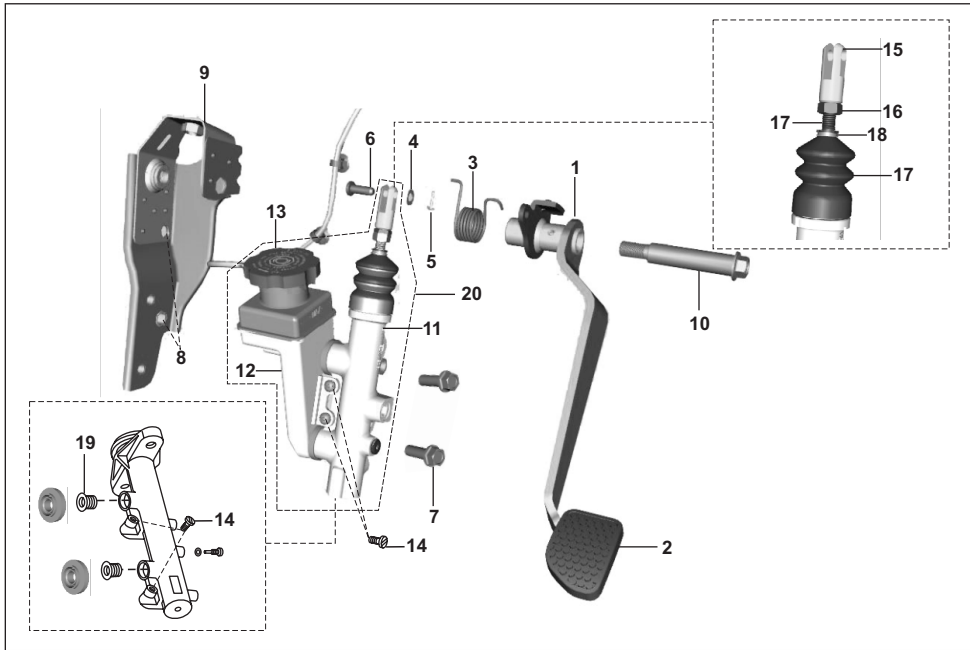

No.	Part No.	Description	RE			Z		XWIDE		C	Remarks
			AU	AF	AM	AZ	RA	AT	AT1	AN	
1	BH161019	Assely Brake Pedal With Pad FL	1	1	1	1	1	-	-	-	
1	BB151075	Assely Brake Pedal With Pad FL	-	-	-	-	-	1	1	-	
1	AT161014	Assembly Pedal Brake	-	-	-	-	-	-	-	1	
2	24151232	Pad brake pedal	1	1	1	1	1	1	1	1	
3	BH161027	Spring brake pedal retainer	1	1	1	1	1	1	1	1	
4	39019911	Plain washer	2	2	2	2	2	2	2	2	
5	KHAA2018	Pin Cotter	1	1	1	1	1	1	1	1	
6	39170207	Pin - Clevis With Head	1	1	1	1	1	1	1	1	
7	KADD1030	Bolt Flanged	2	2	2	2	2	2	2	2	
8	39105515	Nut Hex Flanged	2	2	2	2	2	2	2	2	
9	BH161017	Assly Bkt Brake Pedal Mtg FL	1	1	1	1	1	1	1	1	
10	LAD00136	Bolt Flanged	1	1	1	1	1	1	1	1	
11	AH131867	Cylinder Tandem Master	1	1	1	1	1	1	1	1	
12	AA151112	Reservoir	1	1	1	1	1	1	1	1	
13	YAZ08001	Cap assy reservoir	1	1	1	1	1	1	1	1	
14	24151093	Screw reservoir mtg.	2	2	2	2	2	2	2	2	
15	24151087	Push rod complete	1	1	1	1	1	1	1	1	

AU - RE PET
AF - RE CNG
AM - RE LPG

AZ - Maxima Z CNG
RA - Maxima ZLPG

AT - Maxima XWIDE CNG
AT1 - Maxima XWIDE LPG
AN - Maxima C CNG