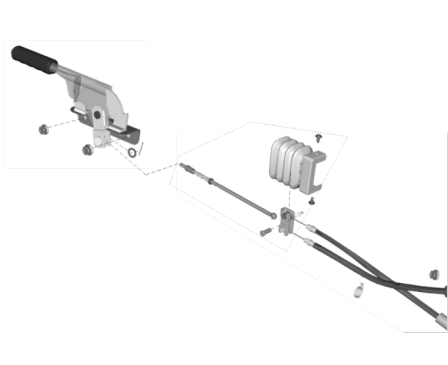

PLATE NO. : 51	PAGE NO.:
HAND BRAKE - Z	80