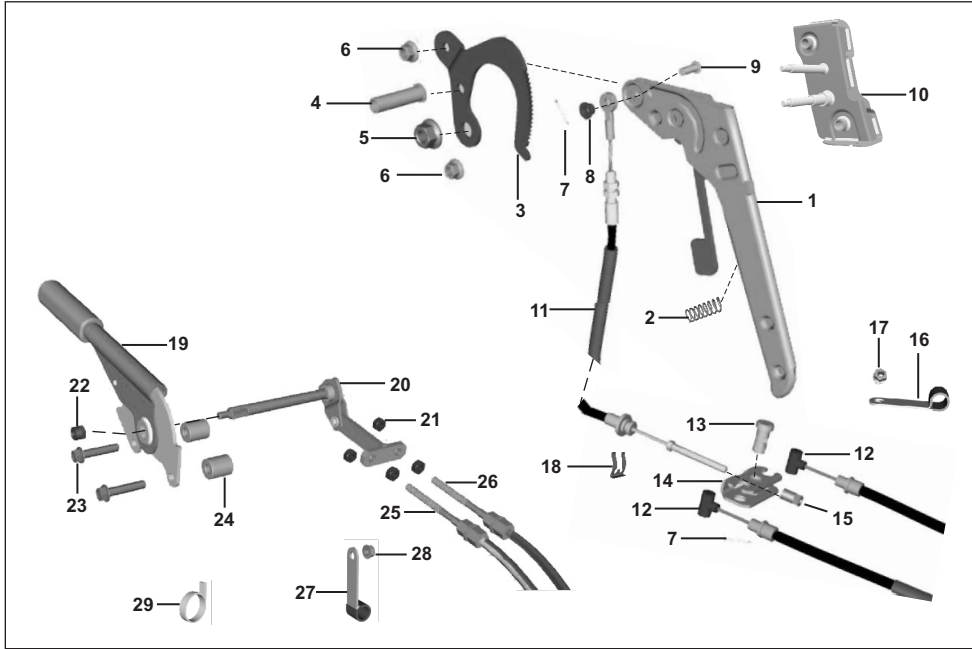

No.	Part No.	Description	RE			Z		XWIDE		C	Remarks
			AU	AF	AM	AZ	RA	AT	AT1	AN	
1	AT131800	Lever assembly-parking brake	-	-	-	-	-	1	1	-	
2	22150524	Spring	-	-	-	-	-	1	1	-	
3	AT131802	Ratchet	-	-	-	-	-	1	1	-	
4	AT131810	Sleeve	-	-	-	-	-	1	1	-	
5	KCGD1414	Nut hex flanged	-	-	-	-	-	1	1	-	
6	KCGA1010	Nut-hex-flanged	-	-	-	-	-	2	2	-	
7	KHAA2020	Pin Cotter	-	-	-	-	-	2	2	-	
8	AT131807	Washer	-	-	-	-	-	1	1	-	
9	22151067	Pin for hand brake cable	-	-	-	-	-	1	1	-	
10	AT131809	Bracket Mounting Assembly	-	-	-	-	-	1	1	-	
11	AT131817	Cable brake parking front	-	-	-	-	-	1	1	-	
12	AT131819	Cable brake parking rear	-	-	-	-	-	2	2	-	
13	24151068	Pin - rear cable guide	-	-	-	-	-	1	1	-	
14	AT131820	Bracket equaliser	-	-	-	-	-	1	1	-	
15	24151238	Nut special M6	-	-	-	-	-	1	1	-	
16	BB191033	Clamp	-	-	-	-	-	2	2	-	
17	LCL00002	Nut - flange :- M6	-	-	-	-	-	2	2	-	

AU - RE PET
AF - RE CNG
AM - RE LPG

AZ - Maxima Z CNG
RA - Maxima ZLPG

AT - Maxima XWIDE CNG
AT1 - Maxima XWIDE LPG
AN - Maxima C CNG