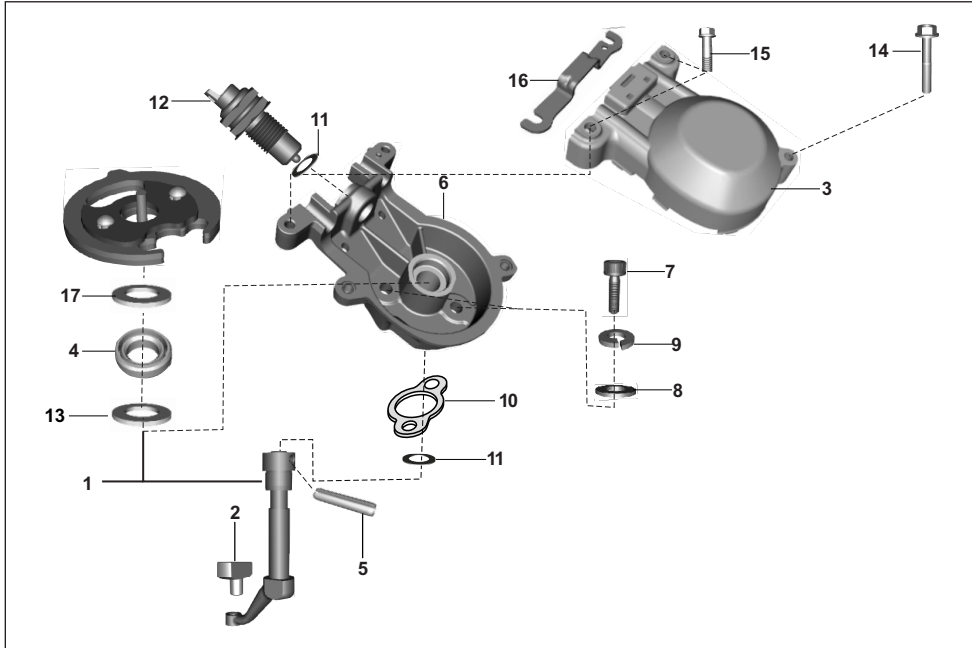

No.	Part No.	Description	RE			Z		XWIDE		C	Remarks
			AU	AF	AM	AZ	RA	AT	AT1	AN	
1	AA101736	Sector Assy Comp.with Lever	1	1	1	1	1	1	1	1	
2	BA132141	Block - Slider	1	1	1	1	1	1	1	1	
3	AA102167	Cover Assembly-gear Shifter	1	1	1	1	1	1	1	1	
4	39104619	Seal - Oil	1	1	1	1	1	1	1	1	
5	KHCA0422	Pin Spring	1	1	1	1	1	1	1	1	
6	AA101819	Flange Assy Gear Shifter	1	1	1	1	1	1	1	1	
7	LAC00026	Bolt Socket	2	2	2	2	2	2	2	2	
8	LDB00019	Washer Plain-id 6.4xod 20xt 1xb	2	2	2	2	2	2	2	2	
9	KDDB0612	Washer Spring Thin	2	2	2	2	2	2	2	2	
10	AA101084	Gasket - Sector Flange	1	1	1	1	1	1	1	1	
11	39080411	Washer - Plain	2	2	2	2	2	2	2	2	
12	AP111023	Switch Neutral Integrated Cable	1	1	1	1	1	1	1	1	
13	DG181053	Washer	1	1	1	1	1	1	1	1	
14	KADD0530	Bolt Flanged	1	1	1	1	1	1	1	1	
15	KADC0516	Bolt Flanged	2	2	2	2	2	2	2	2	
16	AA101665	Bracket Fix End Cable Guide	1	1	1	1	1	1	1	1	
17	LDB00035	Washer Plain	1	1	1	1	1	1	1	1