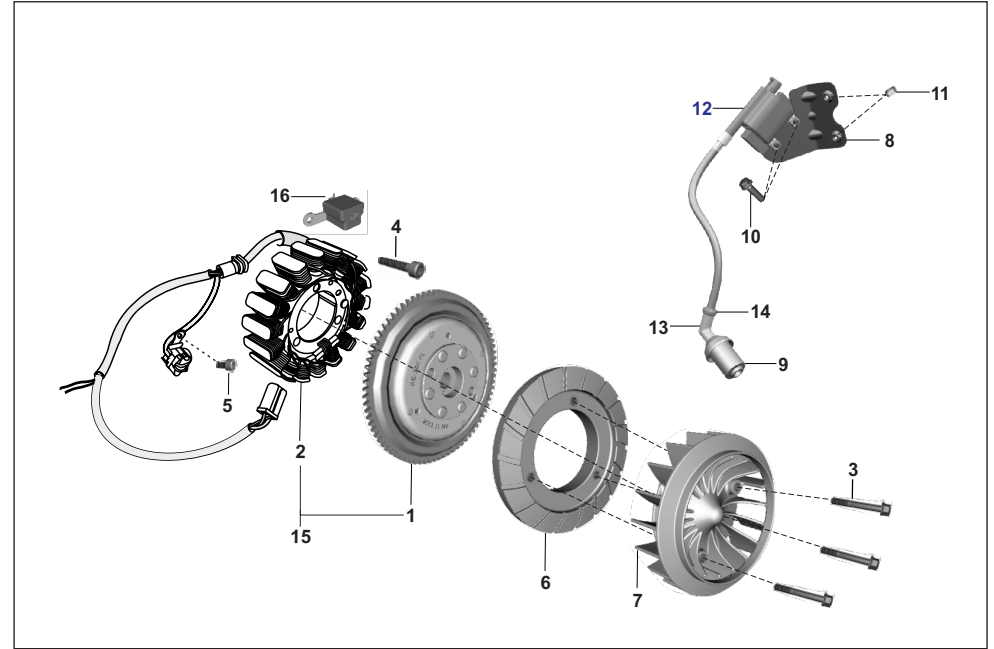

No.	Part No.	Description	RE			Z		XWIDE		C	Remarks
			AU	AF	AM	AZ	RA	AT	AT1	AN	
13	AF111031	Cap Spark Plug LH S Post	1	1	1	1	1	1	1	1	
14	AF111033	Grommet For H. T. Cable	2	2	2	2	2	2	2	2	
15	AF111072	Magneto Assembly	1	1	1	-	-	-	-	-	
15	AA111191	Magneto Assembly	-	-	-	1	1	1	1	1	
16	AA111195	Sensor Pick Up	1	1	1	1	1	1	1	1	

AU - RE PET
AF - RE CNG
AM - RE LPG

AZ - Maxima Z CNG
RA - Maxima Z LPG

AT - Maxima XWIDE CNG
AT1 - Maxima XWIDE LPG
AN - Maxima C CNG