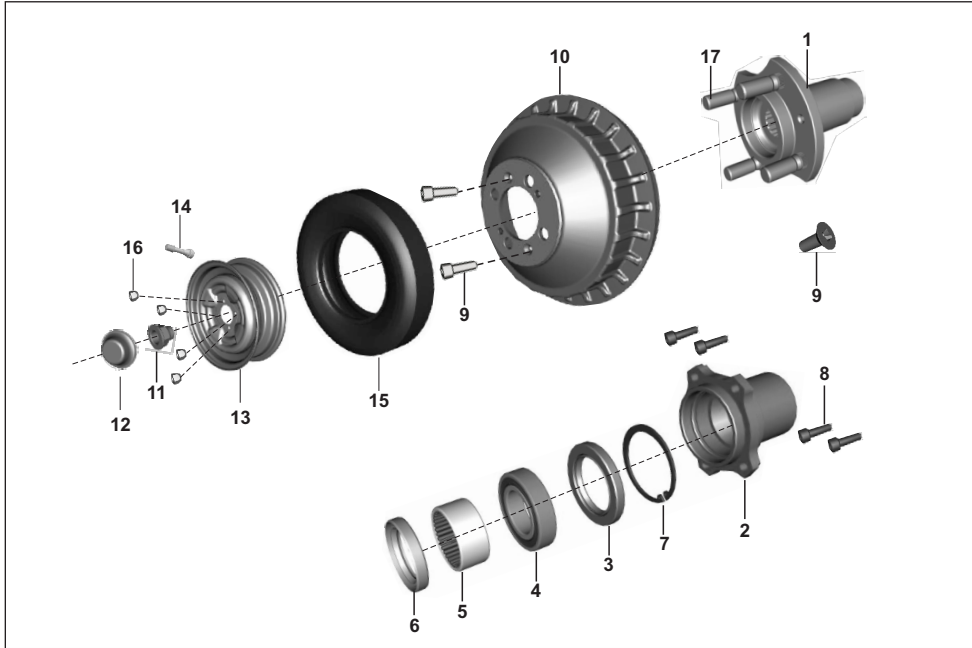

PLATE NO. 36: REAR WHEEL AXLE - Z

ALTERNET FUEL
MF & BF OBD2A

No.	Part No.	Description	RE		Z		XWIDE		C	Remarks	
			AU	AF	AM	AZ	RA	AT	AT1		AN
1	AZ131606	Flange Assembly Drive	-	-	-	2	2	-	-	-	
2	AZ131603	Hub Rear	-	-	-	2	2	-	-	-	
3	22171007	Seal - Oil	-	-	-	2	2	-	-	-	
4	BF131722	Bearing 30X55X13-Rear Hub	-	-	-	2	2	-	-	-	
5	AA151124	Bearing Needle Roller	-	-	-	2	2	-	-	-	
6	BF131723	Seal 41X60X7	-	-	-	2	2	-	-	-	
7	KEBB5520	Internal Circlip	-	-	-	2	2	-	-	-	
8	LAC00035	Bolt-socket	-	-	-	4	4	-	-	-	
9	KBCA0614	Screw CSK Cross	-	-	-	2	2	-	-	-	
10	AZ131601	Drum Brake	-	-	-	2	2	-	-	-	
11	BF131707	Nut Axle M16	-	-	-	2	2	-	-	-	
12	BH131206	Cap Hub Rear FL	-	-	-	2	2	-	-	-	
13	AZ131015	Assembly Wheel Rim Tubeless	-	-	-	3	3	-	-	-	
14	BF131417	Valve Tyre Tubeless	-	-	-	1	1	-	-	-	
15	BH131029	Tyre 4.00-10 Tubeless	-	-	-	4	4	-	-	-	
16	BF131486	Nut Conical M 10	-	-	-	12	12	-	-	-	
17	BF131710	Bolt M10	-	-	-	8	8	-	-	-	

AU - RE PET
AF - RE CNG
AM - RE LPG

AZ - Maxima Z CNG
RA - Maxima ZLPG

AT - Maxima XWIDE CNG
AT1 - Maxima XWIDE LPG
AN - Maxima C CNG