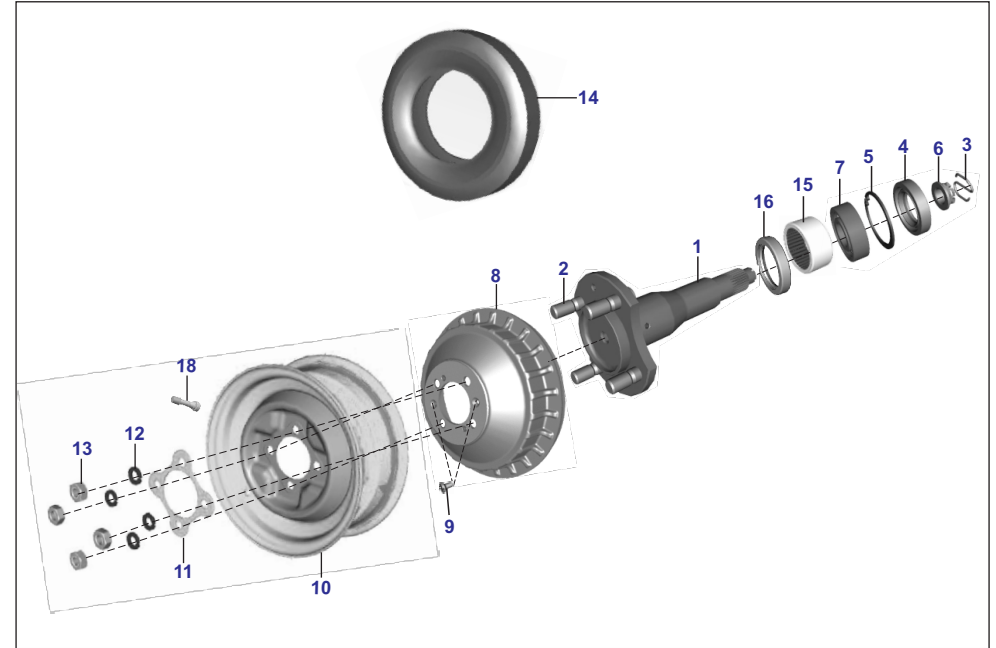

No.	Part No.	Description	RE		Z		XWIDE		C	Remarks	
			AU	AF	AM	AZ	RA	AT	AT1		AN
1	24171118	Assembly rear axle	2	2	2	-	-	-	-		
2	22170434	Bolt For Axle	8	8	8	-	-	-	-		
3	24171066	Clip - Spring	2	2	2	-	-	-	-		
4	24171024	Seal - oil 48 dia.1	2	2	2	-	-	-	-		
5	KEBB4717	Circlip 47x17	1	1	1	-	-	-	-		
6	39118215	Nut	1	1	1	-	-	-	-		
7	1100342	Bearing ball	2	2	2	-	-	-	-		
8	22151106	Brake drum rear	2	2	2	-	-	-	-		
9	KBCA0410	Slot csk hd screw	2	2	2	-	-	-	-		
10	AF151089	Wheel Rim 3.00BX8H2	4	4	4	-	-	-	-		
11	24151297	Washer	3	3	3	-	-	-	-		
12	KDDB1018	Washer spring-39182912	12	12	12	-	-	-	-		
13	LCA00010	Nut hex.	12	12	12	-	-	-	-		
14	AF151091	Tyre 4.00-8	4	4	4	-	-	-	-		
15	59200012	Bearing - needle (SL 35 20)	2	2	2	-	-	-	-		
16	22171007	Seal - Oil	2	2	2	-	-	-	-		
17	36AU0005	Kit Rear Wheel Bearing	1	1	1	-	-	-	-		
18	BF131417	Valve Tyre Tubeless	1	1	1	-	-	-	-		

AU - RE PET
AF - RE CNG
AM - RE LPG

AZ - Maxima Z CNG
RA - Maxima Z LPG

AT - Maxima XWIDE CNG
AT1 - Maxima XWIDE LPG
AN - Maxima C CNG