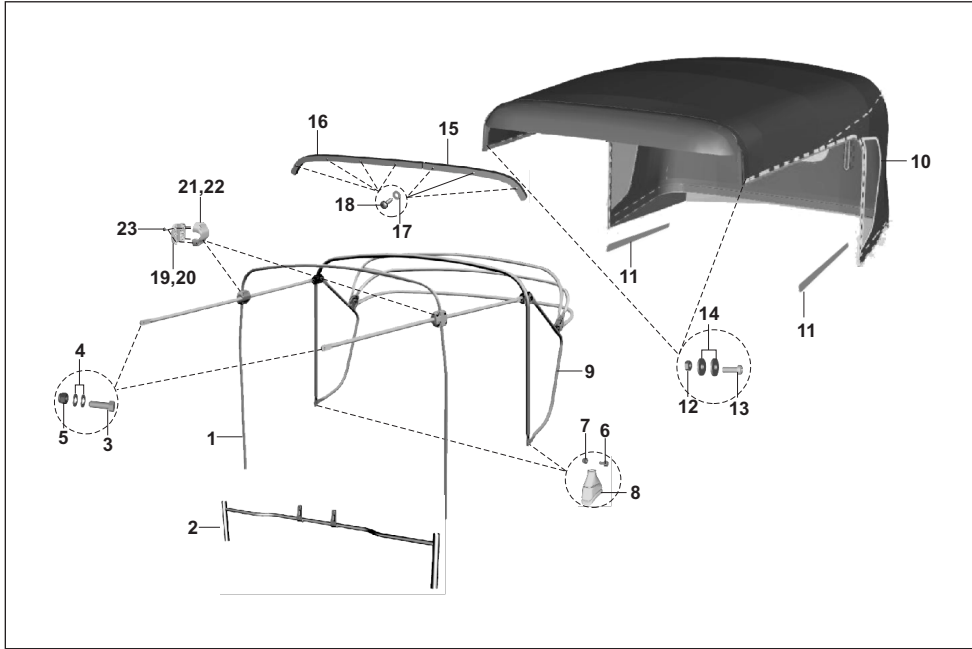

No.	Part No.	Description	RE		Z		XWIDE		C	Remarks	
			AU	AF	AM	AZ	RA	AT	AT1		AN
1	AF231657	Frame Assembly Hood	1	1	1	-	-	-	-		
2	AF231720	Tube Assly Support Backrest	1	1	1	-	-	-	-		
3	KAAA0825	Bolt	2	2	2	-	-	-	-		
4	KDAA0816	Washer_plain_small	4	4	4	-	-	-	-		
5	KCHA0809	Nut Nyloc	2	2	2	-	-	-	-		
6	KADD0818	Bolt Flanged	2	2	2	-	-	-	-		
7	KCGD0808	Nut Hex Flanged	2	2	2	-	-	-	-		
8	AA231544	BOOT	2	2	2	-	-	-	-		
9	24231750	Frame Hood Rear	1	1	1	-	-	-	-		
10	AA231632	Hood Assembly Pet	1	-	-	-	-	-	-	Alt-AF231981	
10	52AF0490	Hood Assembly - AF231981	-	1	1	-	-	-	-		
10	AF231780	Hood Assembly Green	-	1	1	-	-	-	-		
10	AF231781	Hood Assembly Mushroom	-	1	1	-	-	-	-		
11	24231867	Strip Hood	2	-	-	-	-	-	-		
11	24231837	Strip Hood	1	1	1	-	-	-	-		
12	KCAA0403	Nut Hex Thick	2	2	2	-	-	-	-		
13	KBBA0412	Screw Pan Cross	2	2	2	-	-	-	-		

AU - RE PET
AF - RE CNG
AM - RE LPG

AZ - Maxima Z CNG
RA - Maxima Z LPG

AT - Maxima XWIDE CNG
AT1 - Maxima XWIDE LPG
AN - Maxima C CNG