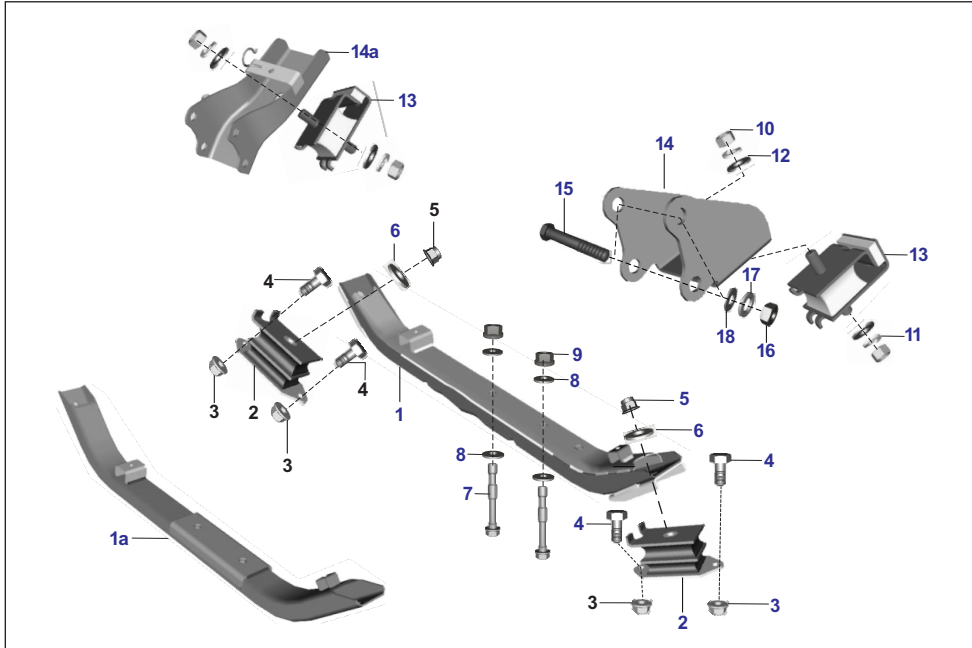

PLATE NO. 20: ENGINE MOUNTING

ALTERNET FUEL
MF & BF OBD2A

No.	Part No.	Description	RE		Z		XWIDE		C	Remarks	
			AU	AF	AM	AZ	RA	AT	AT1		AN
1	AF161300	Member Assembly Engine	1	1	1	1	1	-	-	-	
1a	AN161343	Member Assembly Engine Rear	-	-	-	-	1	1	1		
2	AA101816	Isolator - rubber	2	2	2	2	2	2	2		
3	KCGD0606	Nut hex flanged	4	4	4	4	4	4	4		
4	KADD0614	Bolt flanged	4	4	4	4	4	4	4		
5	KCKA0811	Nut nyloc flanged	2	2	2	2	2	2	2		
6	KDBA0818	Washer_plain	2	2	2	2	2	2	2		
7	LAD00164	Bolt - hexagon head :- M10	2	2	2	2	2	2	2		
8	LDB00049	Washer - special	4	4	4	4	4	4	4		
9	LCG00017	Nut hex. Thick	2	2	2	2	2	2	2		
10	39046715	Nut hexagon	2	2	2	2	2	2	2		
11	KDDB1221	Washer Spring Thin	2	2	2	2	2	2	2		
12	KDBA1226	Washer plain	2	2	2	-	-	2	2		
12	39071411	Washer plain	-	-	-	2	2	-	-		
13	AF161281	ISOLATOR	1	1	1	1	1	1	1		
14	AF161448	Bracket Assembly Engine Front	1	1	1	-	-	-	-		
14	AZ113450	Bracket Assembly Engine Front	-	-	-	1	1	-	-		
14a	AN161334	Bracket Engine Front	-	-	-	-	1	1	1		
15	LAD00216	Bolt flanged-M10	2	2	2	2	2	2	2		
16	LCA00018	Nut hex M10X1.5P	2	2	2	2	2	2	2		
17	KDDB1018	Washer Spring Thin	2	2	2	2	2	2	2		
18	39024811	Plain washer	5	5	5	5	5	5	5		

AU - RE PET
AF - RE CNG
AM - RE LPG

AZ - Maxima Z CNG
RA - Maxima ZLPG

AT - Maxima XWIDE CNG
AT1 - Maxima XWIDE LPG
AN - Maxima C CNG