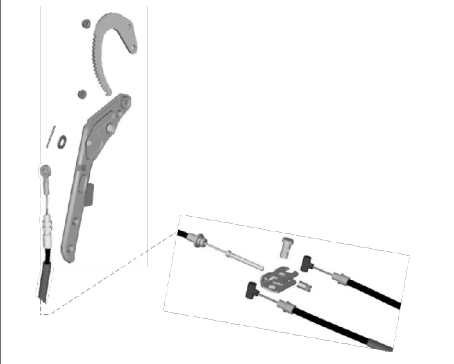

PLATE NO. : 50	PAGE NO.:
HAND BRAKE- RE GAS	79