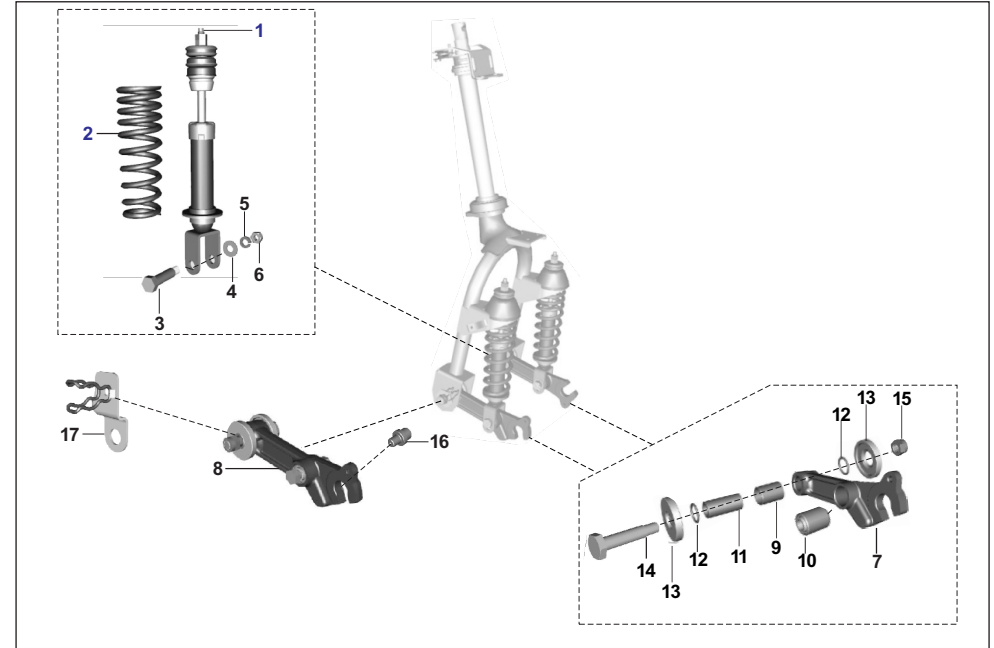

No.	Part No.	Description	RE			Z		XWIDE		C	Remarks
			AU	AF	AM	AZ	RA	AT	AT1	AN	
12	LJA00025	Ring O-ID 18.72 X SECT. DIA. 3	-	-	-	4	4	4	4	4	
13	AF170008	Cap Link Front	-	-	-	4	4	4	4	4	
14	AL171051	Bolt	-	-	-	2	2	2	2	2	
15	39093915	Nut Hex Nyloc	-	-	-	2	2	2	2	2	
16	AL171058	Locking Pin - Link RH	-	-	-	1	1	-	-	-	
16	AH121022	Pin	-	-	-	-	-	1	1	1	
17	BH151089	Bracket Assembly Hose Brake	-	-	-	1	1	1	1	1	

AU - RE PET
AF - RE CNG
AM - RE LPG

AZ - Maxima Z CNG
RA - Maxima Z LPG

AT - Maxima XWIDE CNG
AT1 - Maxima XWIDE LPG
AN - Maxima C CNG