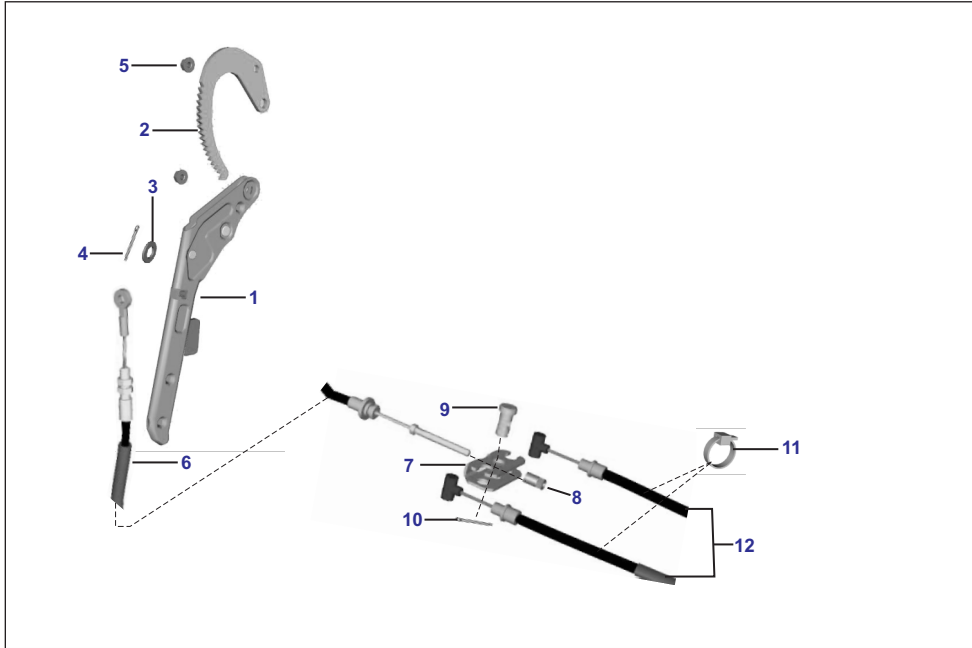

AU - RE PET  
AF - RE CNG  
AM - RE LPG

AZ - Maxima Z CNG  
RA - Maxima ZLPG

AT - Maxima XWIDE CNG  
AT1 - Maxima XWIDE LPG  
AN - Maxima C CNG

No.	Part No.	Description	RE			Z		XWIDE		C	Remarks
			AU	AF	AM	AZ	RA	AT	AT1	AN	
1	AA151165	Lever Assembly Brake Parking	-	1	1	-	-	-	-	-	
2	AA151166	Ratchet	-	1	1	-	-	-	-	-	
3	AT131807	Collar	-	1	1	-	-	-	-	-	
4	KHAA2020	Pin Cotter	-	1	1	-	-	-	-	-	
5	KCGA0808	Nut Hex Flanged	-	2	2	-	-	-	-	-	
6	BG131802	Cable Assy Hand Brake Front	-	1	1	-	-	-	-	-	
7	AT131820	Bracket Equaliser	-	1	1	-	-	-	-	-	
8	24151238	Nut Special	-	1	1	-	-	-	-	-	
9	24151068	Pin - Rear Cable Guide	-	1	1	-	-	-	-	-	
10	KHAA2020	Pin Cotter	-	1	1	-	-	-	-	-	
11	PA402204	Band(LENGTH 110MM)	-	2	2	-	-	-	-	-	
12	AA151052	Cable Brake Parking Rear RH	-	2	2	-	-	-	-	-	