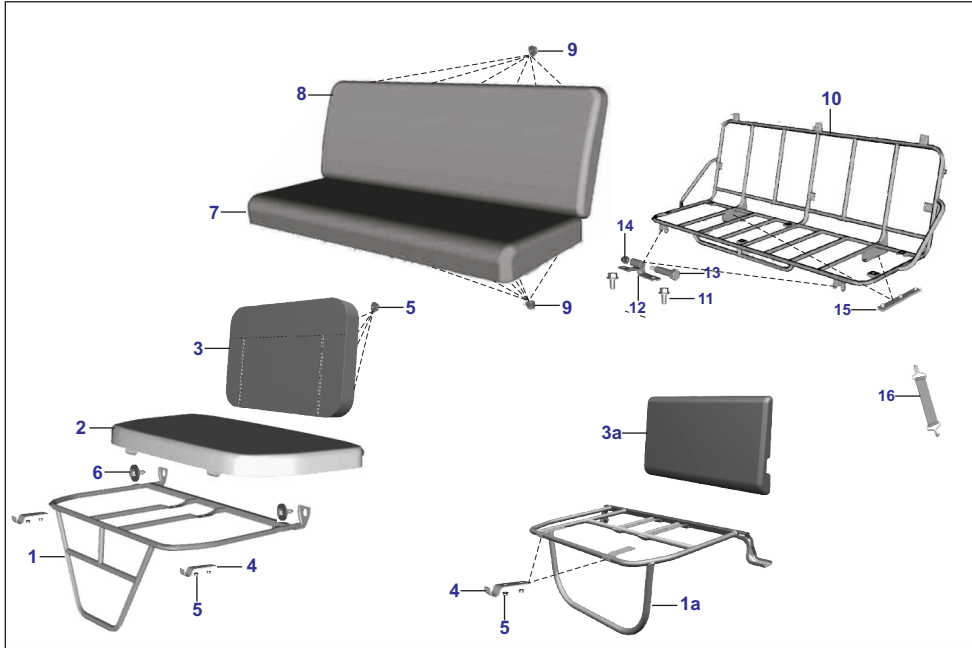

PLATE NO. 70: SEAT - XWIDE & C

ALTERNET FUEL
MF & BF OBD2A

No.	Part No.	Description	RE			Z		XWIDE		C	Remarks
			AU	AF	AM	AZ	RA	AT	AT1	AN	
1	AT191031	Frame assembly seat driver	-	-	-	-	-	1	1	-	
1a	AN230015	Frame Seat Driver	-	-	-	-	-	-	-	1	
2	AT191052	Seat Assmby Driver	-	-	-	-	-	1	1	1	
3	AZ191024	Backrest Assembly Driver	-	-	-	-	-	1	1	-	
3a	BK191008	Backrest Driver	-	-	-	-	-	-	-	1	
4	BH191032	Bracket seat base mtg	-	-	-	-	-	1	1	1	
5	KCGA0505	Nut hex flanged	-	-	-	-	-	4	4	4	
6	24211026	Bolt combination	-	-	-	-	-	2	2	-	
7	AT191016	Seat assembly passenger	-	-	-	-	-	1	1	-	
8	AT191012	Backrest assembly-passenger	-	-	-	-	-	1	1	-	
9	KCGF0606	Nut hex flanged	-	-	-	-	-	12	12	-	
10	AT191020	Frame passenger seat tubular	-	-	-	-	-	1	1	-	
11	KADF0816	Bolt flanged	-	-	-	-	-	4	4	-	
12	AT191022	Bracket assembly-hinge	-	-	-	-	-	2	2	-	
13	LAA00033	Bolt -M8	-	-	-	-	-	2	2	-	
14	KCKC0811	Nut nyloc flange	-	-	-	-	-	2	2	-	
15	BB231268	Damper	-	-	-	-	-	2	2	-	
16	BB231269	Strap Assy Passenger Seat	-	-	-	-	-	2	2	-	

AU - RE PET
AF - RE CNG
AM - RE LPG

AZ - Maxima Z CNG
RA - Maxima ZLPG

AT - Maxima XWIDE CNG
AT1 - Maxima XWIDE LPG
AN - Maxima C CNG