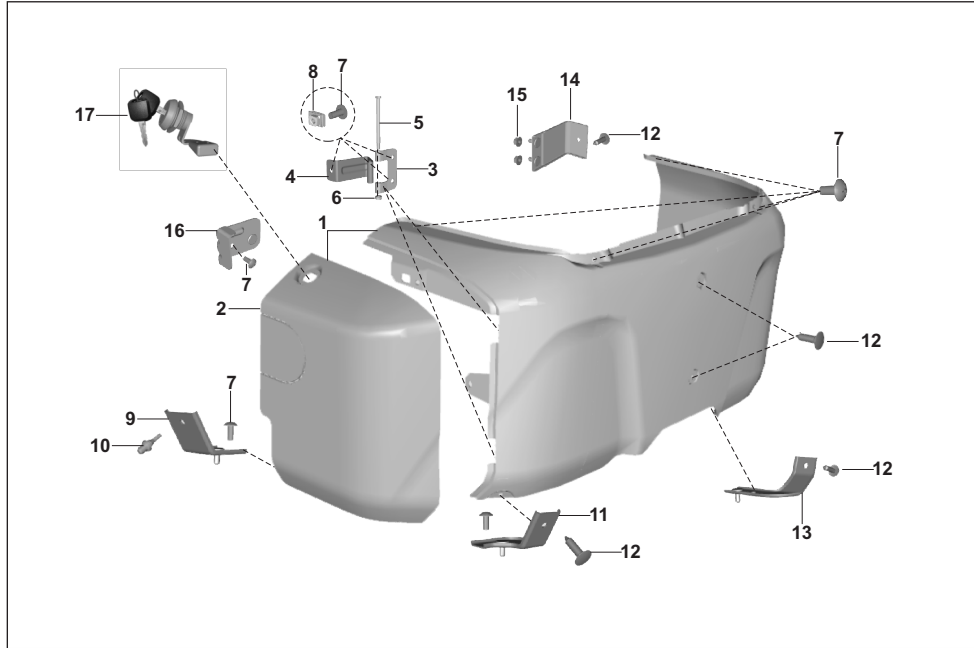

PLATE NO. 72: SEAT COVER - Z

ALTERNET FUEL
MF & BF OBD2A

No.	Part No.	Description	RE			Z		XWIDE		C	Remarks
			AU	AF	AM	AZ	RA	AT	AT1	AN	
1	AZ181207	Cover Assembly Seat Driver	-	-	-	1	-	-	-	-	
1	RA181200	Cover Assembly Cylinder-SM	-	-	-	-	1	-	-	-	
2	AZ181209	Lid Cover	-	-	-	1	1	-	-	-	
3	AZ181210	Bracket Hinge Cover	-	-	-	2	2	-	-	-	
4	AZ181211	Bracket Hinge LID	-	-	-	2	2	-	-	-	
5	LAA00048	Bolt	-	-	-	2	2	-	-	-	
6	KCAA0504	Nut Hex Thick	-	-	-	2	2	-	-	-	
7	KBUA0614	Screw Truss	-	-	-	14	14	-	-	-	
8	5161256	Clip Nut-M6	-	-	-	6	6	-	-	-	
9	AZ181215	Bracket Stopper LID	-	-	-	1	1	-	-	-	
10	24230198	Pad Rubber	-	-	-	2	2	-	-	-	
11	AZ181213	Bracket Cover Lower	-	-	-	1	1	-	-	-	
12	BF241152	Rivet Plastic Door Edge Beading	-	-	-	5	5	-	-	-	
13	AZ181217	Bracket Cover Lower LH	-	-	-	1	1	-	-	-	
14	AZ181214	Bracket Cover LH	-	-	-	1	1	-	-	-	
15	KCGC0606	Nut Hex Flanged	-	-	-	2	2	-	-	-	
16	AZ181220	Bracket Lock	-	-	-	1	1	-	-	-	
17	36AT0014	Kit Lock Lid Cover With Key	-	-	-	1	1	-	-	-	

AU - RE PET
AF - RE CNG
AM - RE LPG

AZ - Maxima Z CNG
RA - Maxima ZLPG

AT - Maxima XWIDE CNG
AT1 - Maxima XWIDE LPG
AN - Maxima C CNG