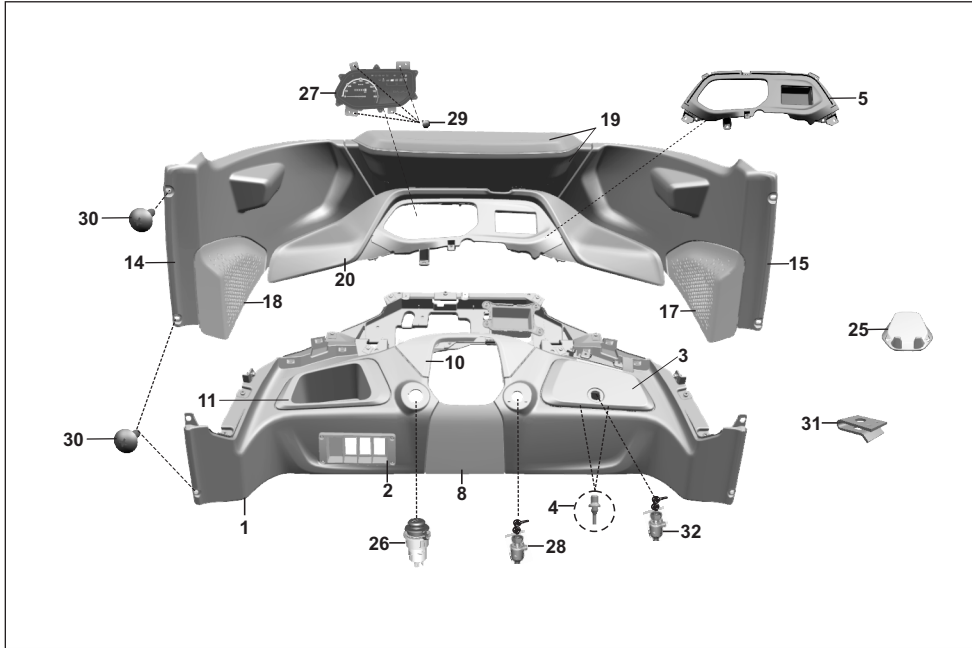

No.	Part No.	Description	RE			Z		XWIDE		C	Remarks
			AU	AF	AM	AZ	RA	AT	AT1	AN	
27	RA402410	Instrument Cluster	-	-	-	-	1	-	-	-	BF
27	RA402412	Instrument Cluster	-	-	-	-	1	-	-	-	MF
27	AN191114	Instrument Cluster	-	-	-	-	-	1	-	1	BF
27	AT402440	Instrument Cluster	-	-	-	-	-	-	1	-	BF
28	36AA4028	Ignition lock(AA201254)with key	1	1	1	1	1	1	1	1	
29	KBBA0414	Screw Pan Cross M4X0.7	4	4	4	4	4	4	4	4	
30	KBUC0520	Screw Truss M5X0.8	6	6	6	6	6	6	6	6	
31	CE181015	Nut Clip	3	3	3	3	3	3	3	3	
32	36AL0016	Lock Sterio Lid	1	1	1	1	1	1	1	1	

AU - RE PET
AF - RE CNG
AM - RE LPG

AZ - Maxima Z CNG
RA - Maxima ZLPG

AT - Maxima XWIDE CNG
AT1 - Maxima XWIDE LPG
AN - Maxima C CNG