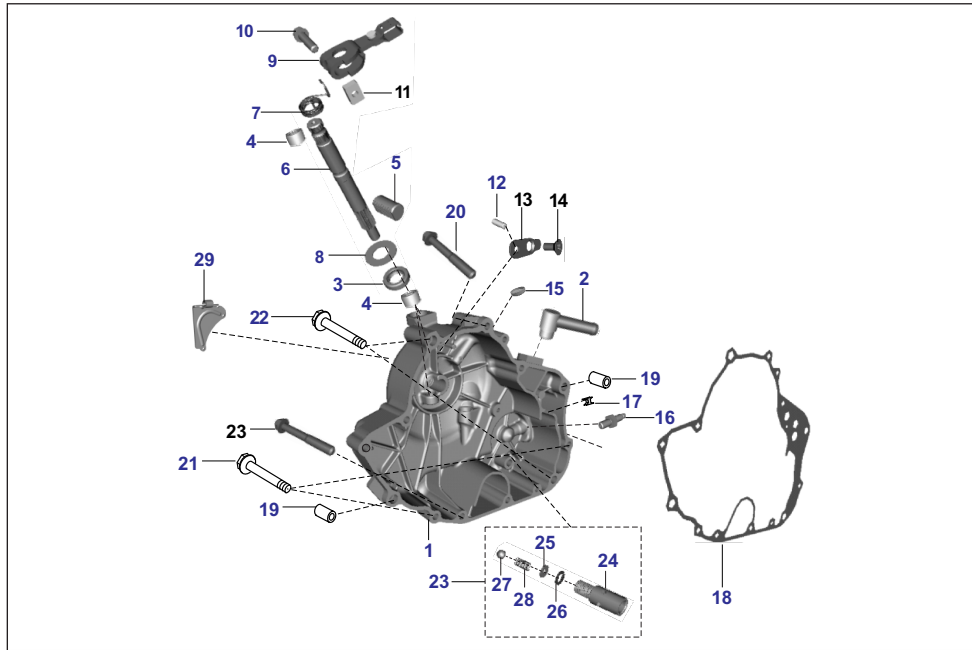

PLATE NO. 5: CLUTCH COVER

ALTERNET FUEL
MF & BF OBD2A

No.	Part No.	Description	RE			Z		XWIDE		C	Remarks
			AU	AF	AM	AZ	RA	AT	AT1	AN	
1	AZ541217	Clutch Cover	1	1	1	1	1	1	1	1	(36AZ0084)
2	AN101420	Breather Pipe	1	1	1	1	1	1	1	1	
3	39104119	Seal - Oil	1	1	1	1	1	1	1	1	
4	39199020	Bearing - Needle	2	2	2	2	2	2	2	2	
5	DH101141	Rack	1	1	1	1	1	1	1	1	
6	AZ551001	Shaft Clutch Release	1	1	1	1	1	1	1	1	
7	AN101376	Spring Torsion Clutch Lever	1	1	1	1	1	1	1	1	
8	JE541213	Washer Plain	1	1	1	1	1	1	1	1	
9	DH101180	Lever Assembly	1	1	1	1	1	1	1	1	
10	KAED0625	Bolt-flanged-small	1	1	1	1	1	1	1	1	
11	DH101275	Nut - Special	1	1	1	1	1	1	1	1	
12	39099206	Dowel	1	1	1	1	1	1	1	1	
13	AN101189	Plate Stopper, Clutch Cover	1	1	1	1	1	1	1	1	
14	LBC00004	Screw Csk Cross	1	1	1	1	1	1	1	1	
15	DH101361	Plug	1	1	1	1	1	1	1	1	
16	AA101826	Connector -oil Supply	1	1	1	1	1	1	1	1	
17	AB101038	Grommet - Breather	1	1	1	1	1	1	1	1