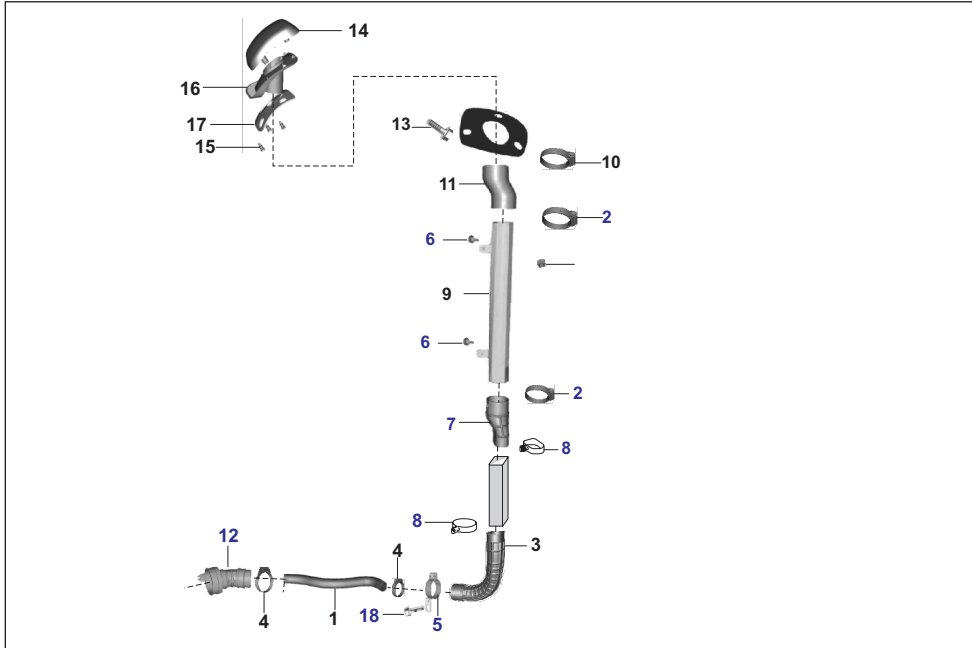

PLATE NO. 24: PIPE AIR INTAKE - Z

ALTERNET FUEL
MF & BF OBD2A

No.	Part No.	Description	RE			Z		XWIDE		C	Remarks
			AU	AF	AM	AZ	RA	AT	AT1	AN	
1	AZ581034	Pipe air filter inlet	-	-	-	1	1	-	-	-	
2	24170431	Clip - hose	-	-	-	2	2	-	-	-	
3	AZ581076	Elbow Rubber	-	-	-	1	1	-	-	-	
4	AZ581026	Clamp	-	-	-	2	2	-	-	-	
5	AZ581024	Clip duct air body	-	-	-	1	1	-	-	-	
6	KADD0612	Bolt - flanged	-	-	-	4	4	-	-	-	
7	BH581024	Elbow Rubber Upper	-	-	-	1	1	-	-	-	
8	BH581010	Clip elbow lower end	-	-	-	2	2	-	-	-	
9	AZ581018	Pipe air intake upper	-	-	-	1	1	-	-	-	
10	BB131040	Hose Clamp - DIA.60	-	-	-	1	1	-	-	-	
11	BH581025	Elbow Rubber TOP	-	-	-	1	1	-	-	-	
12	AZ581032	Bellow For Pipe A/F Inlet	-	-	-	1	1	-	-	-	
13	KADD0620	bolt	-	-	-	3	3	-	-	-	
14	AZ185001	Grill Air Intake Snorkel Top UG	-	-	-	1	1	-	-	-	
15	JG581015	Insert (M6*1)	-	-	-	3	3	-	-	-	
16	AZ185002	Grill Air Intake Snorkel BTM UG	-	-	-	1	1	-	-	-	
17	AZ185003	Packing Snorkel Cover UG	-	-	-	1	1	-	-	-	
18	KAED0618	Bolt-flanged-small	-	-	-	1	1	-	-	-	

AU - RE PET
AF - RE CNG
AM - RE LPG

AZ - Maxima Z CNG
RA - Maxima ZLPG

AT - Maxima XWIDE CNG
AT1 - Maxima XWIDE LPG
AN - Maxima C CNG