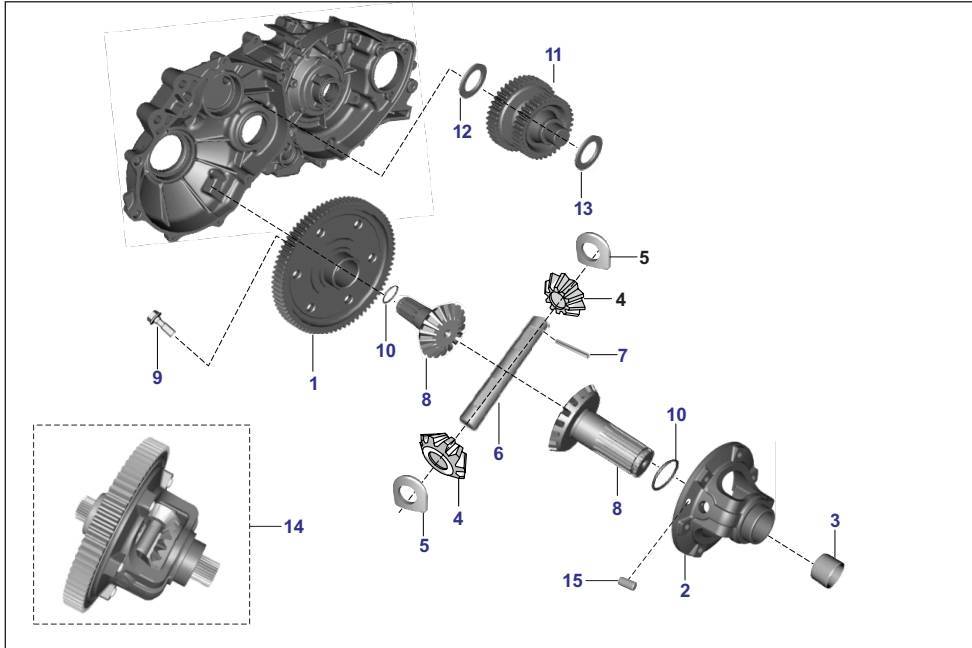

AU - RE PET  
AF - RE CNG  
AM - RE LPG

AZ - Maxima Z CNG  
RA - Maxima ZLPG

AT - Maxima XWIDE CNG  
AT1 - Maxima XWIDE LPG  
AN - Maxima C CNG

No.	Part No.	Description	RE			Z		XWIDE		C	Remarks
			AU	AF	AM	AZ	RA	AT	AT1	AN	
1	AA102434	Gear Differential	1	1	1	-	-	-	-	-	
2	AA102433	Housing Assly Gear Satellite	1	1	1	-	-	-	-	-	
3	24130111	Bush - Bevel Gear Housing	1	1	1	-	-	-	-	-	
4	AA102435	Gear Satellite	2	2	2	-	-	-	-	-	
5	22131014	Spacer	2	2	2	-	-	-	-	-	
6	24131032	Pin - Bevel Gear	1	1	1	-	-	-	-	-	
7	KHCA0432	Pin Spring	1	1	1	-	-	-	-	-	
8	AA102438	Gear Bevel	2	2	2	-	-	-	-	-	
9	LAD00180	Bolt Flange	6	6	6	-	-	-	-	-	
10	DK101352	O-ring Sprocket Collar	2	2	2	-	-	-	-	-	
11	AF101208	Gear Idler	1	1	1	-	-	-	-	-	
12	AA101058	Washer - Thrust :- Idler	1	1	1	-	-	-	-	-	
13	AA101055	Washer-Thrust-Guide Bush Side	1	1	1	-	-	-	-	-	
14	AA102432	Differential Assembly	1	1	1	-	-	-	-	-	
15	LHD00005	Pin Dowel	1	1	1	-	-	-	-	-	