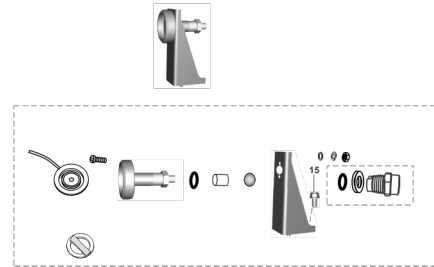

Pictorial Index

**ALTERNET FUEL
MF & BF OBD2A**

PLATE NO. :91
FILLER CONNECTOR UNIT

PAGE NO.:
159