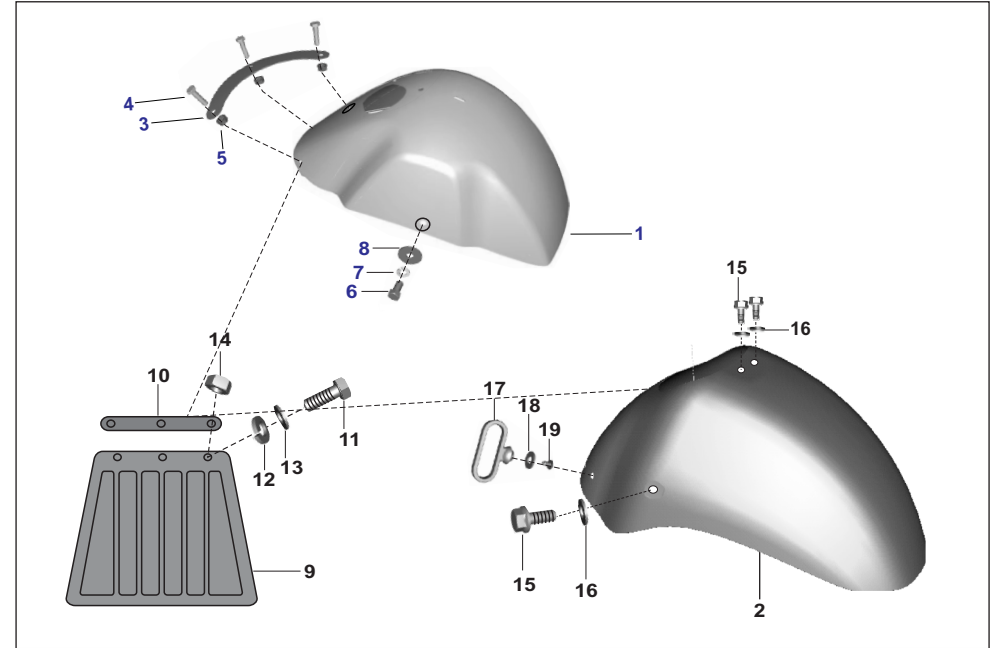

No.	Part No.	Description	RE			Z		XWIDE		C	Remarks
			AU	AF	AM	AZ	RA	AT	AT1	AN	
17	DS161125	Cable guide	-	-	-	1	1	1	1	1	
18	BH131817	Spacer guide hose	-	-	-	1	1	1	1	1	
19	BF185019	Clip plastic rivet	-	-	-	1	1	1	1	1	

AU - RE PET
AF - RE CNG
AM - RE LPG

AZ - Maxima Z CNG
RA - Maxima Z LPG

AT - Maxima XWIDE CNG
AT1 - Maxima XWIDE LPG
AN - Maxima C CNG