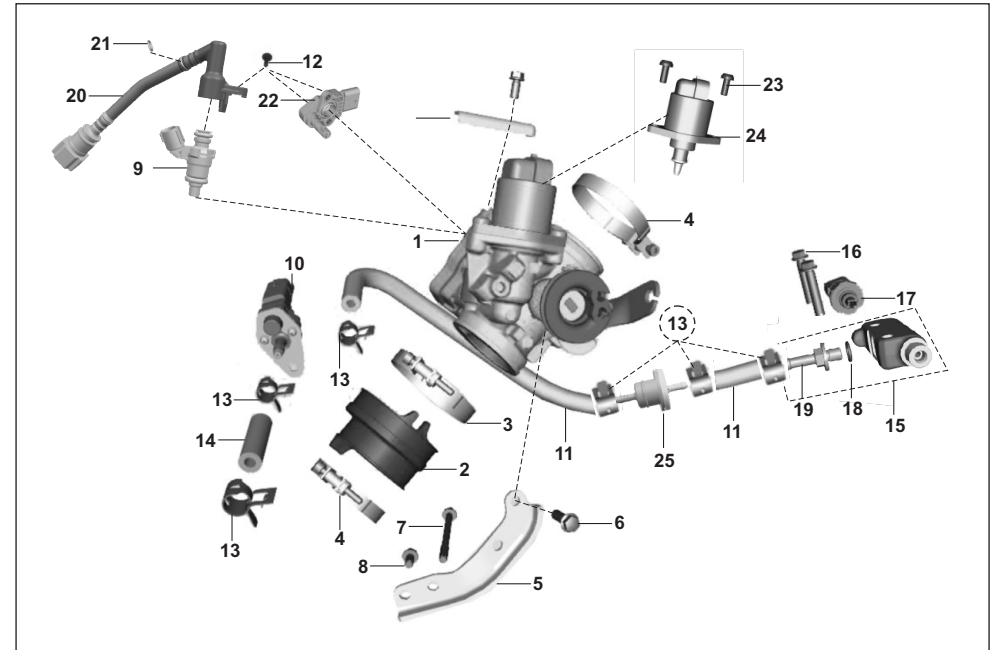

PLATE NO. 22: THROTTLE BODY

ALTERNET FUEL
MF & BF OBD2A

No.	Part No.	Description	RE			Z		XWIDE		C	Remarks
			AU	AF	AM	AZ	RA	AT	AT1	AN	
11	AZ172127	Hose Rail-injector LT	-	-	-	2	-	2	-	2	
12	JG581423	Fixing Screw_M4X13	3	3	3	3	3	3	3	3	
13	AP121074	Clamp hose	2	6	6	6	6	6	6	6	
14	BF611007	Pipe Injector-Manifold	-	1	-	1	-	1	-	1	
14	BF172275	Hose Injector-Manifold	-	-	1	-	1	-	1	-	
15	AF141105	Rail Assembly Gas	-	1	1	1	1	1	1	1	
16	KAED0630	Bolt-flanged-small	2	2	2	2	2	2	2	2	
17	BF351811	Sensor Pressure-temperature	-	1	1	1	1	1	1	1	
18	BF172146	O-ring Cng Rail	-	1	1	1	1	1	1	1	
19	BF172238	Nozzle Gas Rail	-	1	1	1	1	1	1	1	
20	AT171018	Pipe Assembly Tank-injector	-	1	1	1	1	1	1	1	
21	JL611000	Injector Cap O Ring	1	1	1	1	1	1	1	1	
22	PD351801	Sensor Body Throttle	1	1	1	1	1	1	1	1	
23	JG581424	Fixing Screw_M5X12	2	2	2	2	2	2	2	2	
24	PD611219	Motor Stepper	1	1	1	1	1	1	1	1	
25	AF141208	Inline Filter	-	1	1	1	1	1	1	1	
26	36PD0112	3 in 1 Sensor Kit	1	1	1	1	1	1	1	1	NI

AU - RE PET
AF - RE CNG
AM - RE LPG

AZ - Maxima Z CNG
RA - Maxima ZLPG

AT - Maxima XWIDE CNG
AT1 - Maxima XWIDE LPG
AN - Maxima C CNG