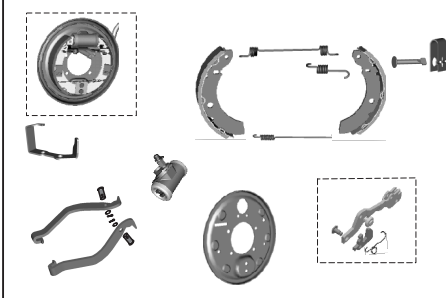

Pictorial Index

**ALTERNET FUEL
MF & BF OBD2A**

PLATE NO. : 43	PAGE NO.:
BRAKE PANEL - RE & Z	65 to 67