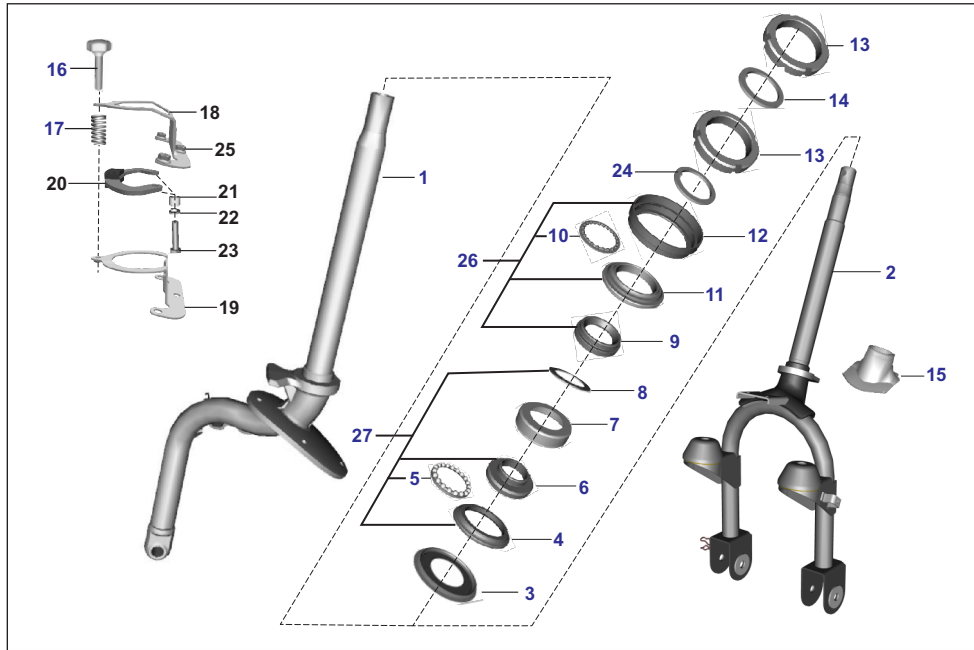

No.	Part No.	Description	RE			Z			XWIDE		C	Remarks
			AU	AF	AM	AZ	RA	AT	AT1	AN		
1	AA181039	Column Assembly Steering	1	1	1	-	-	-	-	-	-	
2	AZ151026	Fork Assembly	-	-	-	1	1	-	-	-	-	
2	AN181026	Fork Assembly	-	-	-	-	-	1	1	1	-	
3	AA181023	Cover Dust Lower	1	1	1	-	-	-	-	-	-	
3	BH151007	Dust cover bottom	-	-	-	1	1	-	-	-	-	
3	AL181006	Cover - Dust - Bottom	-	-	-	-	-	1	1	1	-	
4	BH151097	Race Inner Lower	1	1	1	1	1	-	-	-	-	
4	BB181040	Bearing race lower	-	-	-	-	-	1	1	1	-	
5	AB181012	Steel ball with cage lower	1	1	1	1	1	-	-	-	-	
5	BB181037	Ball With Cage-solid Oil	-	-	-	-	-	1	1	1	-	
6	BH151096	Race Outer Lower	1	1	1	1	1	-	-	-	-	
6	BB181039	Bearing race lower outer	-	-	-	-	-	1	1	1	-	
7	BH151008	Dust cover top	1	1	1	1	1	-	-	-	-	
7	AL181005	Cover - Dust - Top	-	-	-	-	-	1	1	1	-	
8	BH151009	Spacer fork front	1	1	1	1	1	-	-	-	-	
8	BB181010	Spacer Fork Front RE445L	-	-	-	-	-	1	1	1	-	
9	BH151095	Race Outer Upper	1	1	1	1	1	-	-	-	-	
9	BB181036	Race bearing upper-outer	-	-	-	-	-	1	1	1	-	
10	BH151093	Cage - Ball	1	1	1	1	1	-	-	-	-	
10	BB181035	Ball with cage-solid oil	-	-	-	-	-	1	1	1	-	
11	AA181059	Race Inner Upper	1	1	1	1	1	-	-	-	-	
11	BB181034	Race Bearing Upper-inner	-	-	-	-	-	1	1	1	-	

AU - RE PET
AF - RE CNG
AM - RE LPG

AZ - Maxima Z CNG
RA - Maxima ZLPG

AT - Maxima XWIDE CNG
AT1 - Maxima XWIDE LPG
AN - Maxima C CNG