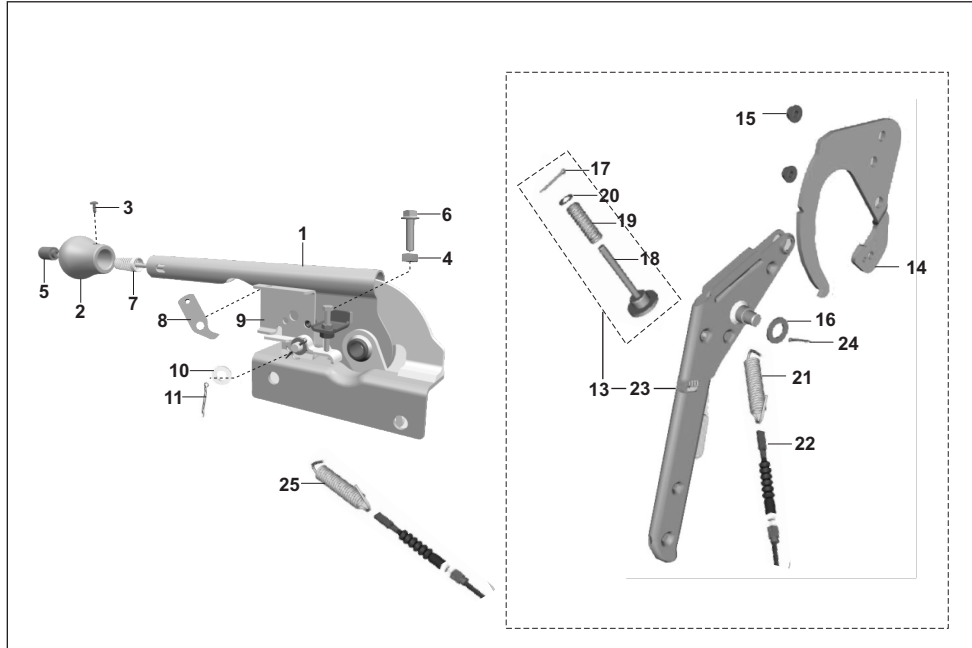

No.	Part No.	Description	RE			Z		XWIDE		C	Remarks
			AU	AF	AM	AZ	RA	AT	AT1	AN	
1	AZ161000	Lever Assembly Reverse	-	1	1	-	-	-	-	-	
2	AN191017	Grip Hand Reverse	-	1	1	-	-	-	-	-	
3	KBRA4210	Screw Tapping Pan Cross	-	1	1	-	-	-	-	-	
4	KCAA0403	Nut Hex M4X0.7	-	1	1	-	-	-	-	-	
5	AL151185	Knob Operating	-	1	1	-	-	-	-	-	
6	LAA00075	Bolt M4X0.7	-	1	1	-	-	-	-	-	
7	AL151105	Spring Compression	-	1	1	-	-	-	-	-	
8	AL151104	Pawl	-	1	1	-	-	-	-	-	
9	AF191046	Bracket Switch	-	1	1	-	-	-	-	-	
10	39019911	Plain Washer	-	1	1	-	-	-	-	-	
11	KHAA2018	Pin Cotter	-	1	1	-	-	-	-	-	
12	AF191075	Cable Reverse	-	1	1	-	-	-	-	-	
13	AA191113	Assembly Reverse Lever	1	-	-	1	1	1	1	1	
14	AA191114	Ratchet Reverse Lever	1	-	-	1	1	-	-	1	
14	AT161005	Ratchet Lever Reverse	-	-	-	-	-	1	1	-	
15	39229515	Nut Flanged	2	-	-	2	2	2	2	2	
16	KDAA1222	Washer_plain_small	1	-	-	1	1	1	1	1	

AU - RE PET
AF - RE CNG
AM - RE LPG

AZ - Maxima Z CNG
RA - Maxima ZLPG

AT - Maxima XWIDE CNG
AT1 - Maxima XWIDE LPG
AN - Maxima C CNG