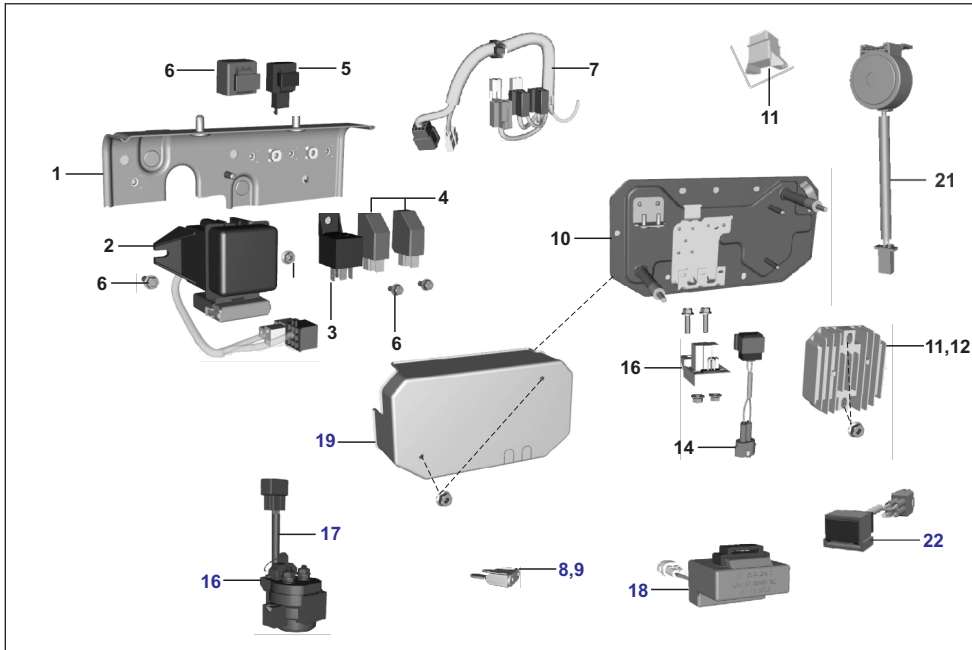

PLATE NO. 82: ELECTRICAL PLATE

ALTERNET FUEL
MF & BF OBD2A

No.	Part No.	Description	RE			Z		XWIDE		C	Remarks
			AU	AF	AM	AZ	RA	AT	AT1	AN	
1	AP201037	Plate Assly Electrical Front	1	-	1	-	1	-	-	-	PET & MF LPG
1	AF161679	Plate Assembly Electrical	-	1	1	1	1	1	1	1	BF & MF CNG
2	AA201582	Box Assembly Fuse	1	-	-	-	-	-	-	-	PET
2	AZ402258	Box Assembly Fuse	-	1	1	1	1	1	1	1	
3	AT403000	Relay	-	1	-	1	-	1	-	1	
4	AL201012	Relay Head Light	2	2	2	2	2	2	2	2	
5	AB201076	Flasher Hazard-DC	1	1	1	1	1	1	1	1	
6	KADA0510	Bolt Flanged	3	3	3	3	3	3	3	3	
7	AM201141	Cable Plate Electrical Front	1	-	1	-	1	-	-	-	PET & MF LPG
7	AF201340	Cable Plate Electrical Front	-	1	-	1	-	1	-	1	BF CNG
7	AF201468	Cable Plate Electrical Front	-	1	-	1	-	1	-	1	Fr.13.05.23
7	AF201462	Cable Unit Electrical Front	-	1	-	1	-	-	-	-	MF CNG
7	AM201261	Cable Plate Electrical Front	-	-	1	-	1	-	1	-	BF LPG
8	AK201012	Fuse blade type 10 Amp	8	8	8	8	8	8	8	8	
9	60111530	Fuse 30A Mini-relay starter	1	1	1	1	1	1	1	1	
10	AF161305	Plate Assembly Electrical Rear	1	1	-	-	-	-	-	-	
10	AM161146	Plate Assembly Electrical Rear	-	-	1	-	-	-	-	-	
10	AT111254	Plate Assembly Electrical Rear	-	-	-	-	-	1	1	1	

AU - RE PET
AF - RE CNG
AM - RE LPG

AZ - Maxima Z CNG
RA - Maxima Z LPG

AT - Maxima XWIDE CNG
AT1 - Maxima XWIDE LPG
AN - Maxima C CNG