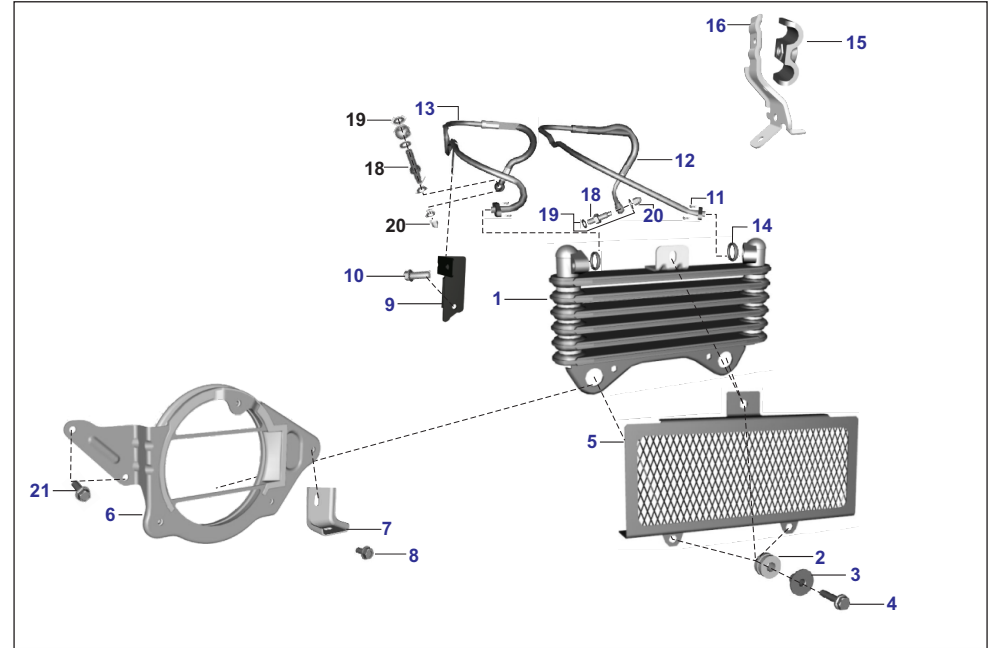

PLATE NO. 27: OIL COOLER

ALTERNET FUEL
MF & BF OBD2A

No.	Part No.	Description	RE		Z		XWIDE		C	Remarks	
			AU	AF	AM	AZ	RA	AT	AT1		AN
1	AZ571226	Cooler oil	1	1	1	1	1	1	1		
2	AZ571212	Grommet	3	3	3	3	3	3	3		
3	AZ571213	Collar	3	3	3	3	3	3	3		
4	39167504	Bolt flanged M6X28	3	3	3	3	3	3	3		
5	AZ571227	Guard cooler oil	1	1	1	1	1	1	1		
6	AZ571228	Bracket assembly cooler oil	1	1	1	1	1	1	1		
7	AZ571230	Bracket support cooler oil	1	1	1	1	1	1	1		
8	KADD0612	Bolt flanged	2	2	2	2	2	2	2		
9	AN101334	Bracket support-oil tube	1	1	1	1	1	1	1		
10	KADD0612	Bolt flanged	2	2	2	2	2	2	2		
11	KAED0616	Bolt-flanged-small	4	4	4	4	4	4	4		
12	AZ571232	Pipe Assembly Oil Hot	1	1	1	1	1	1	1		
13	AZ571231	Pipe Assembly Oil Cool	1	1	1	1	1	1	1		
14	DK101340	'O' Ring (oil cooler pipe)	2	2	2	2	2	2	2		
15	DK101277	Bracket upper (oil Cooler Pipe)	2	2	2	2	2	2	2		
16	DK101278	Bracket lower (oil Cooler Pipe)	2	2	2	2	2	2	2		
16	AF101743	Bracket lower (oil Cooler Pipe)	2	2	2	2	2	2	2		
17	KADD0514	Bolt Flanged M5X0.8	2	2	2	2	2	2	2		
18	AA101826	Connector -oil supply	2	2	2	2	2	2	2		
19	DK101237	Washer copper	6	6	6	6	6	6	6		
20	AN101113	Nut -domed Cap	2	2	2	2	2	2	2		
21	KADF0614	Bolt Flanged	2	2	2	2	2	2	2		

AU - RE PET
AF - RE CNG
AM - RE LPG

AZ - Maxima Z CNG
RA - Maxima Z LPG

AT - Maxima XWIDE CNG
AT1 - Maxima XWIDE LPG
AN - Maxima C CNG