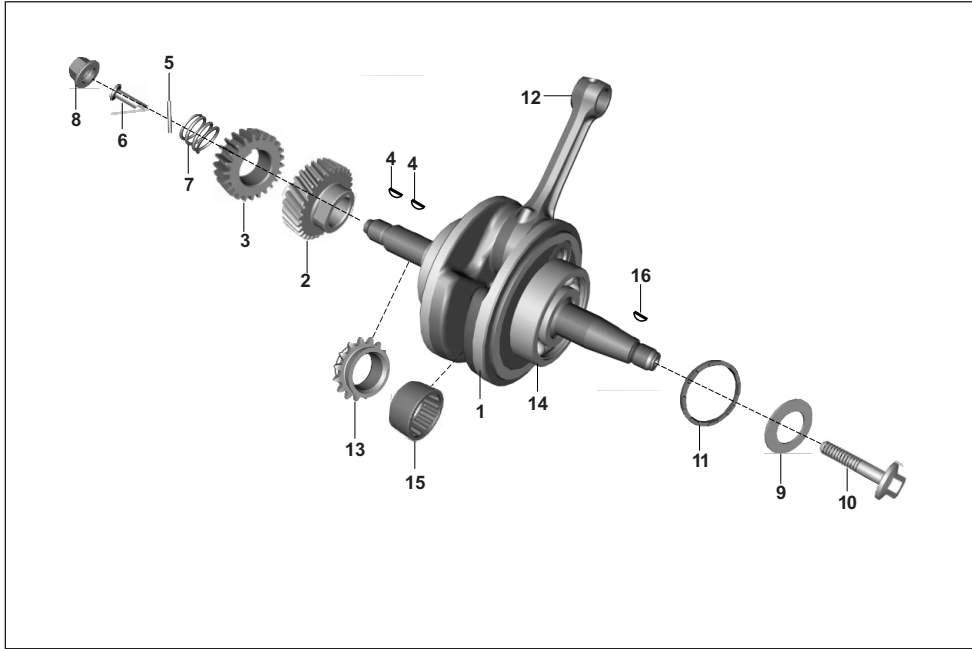

No.	Part No.	Description	RE			Z		XWIDE		C	Remarks
			AU	AF	AM	AZ	RA	AT	AT1	AN	
1	AM101169	Crankshaft Assembly	1	1	1	1	1	1	1	1	
2	AF101152	Pinion Primary	1	1	1	-	-	-	-	-	
2	AZ551202	Pinion Primary	-	-	-	1	1	-	-	-	
2	AN101657	Pinion Primary	-	-	-	-	-	1	1	1	
3	AA101424	Gear - Oil Pump Drive	1	1	1	1	1	1	1	1	
4	KFAB4050	Key Woodruff	2	2	2	2	2	2	2	2	
5	39192707	Pin - Roller	1	1	1	1	1	1	1	1	
6	AA101138	Plunger - Oil	1	1	1	1	1	1	1	1	
7	AA101139	Spring - Plunger	1	1	1	1	1	1	1	1	
8	39188515	Nut - Hexagon With Flange	1	1	1	1	1	1	1	1	
9	LDB00047	Washer Plain	1	1	1	1	1	1	1	1	
10	LAD00124	Bolt Flang	1	1	1	1	1	1	1	1	
11	DK101097	Damper Axial (Rubber)	1	1	1	1	1	1	1	1	
12	AZ531003	Rod Connecting	1	1	1	1	1	1	1	1	
12	36AZ0049	Kit Connecting Rod 4S	1	1	1	1	1	1	1	1	
13	AM101170	Sprocket Crankshaft	1	1	1	1	1	1	1	1	
14	39193120	Bearing - Ball	2	2	2	2	2	2	2	2	
15	39215320	Bearing - Needle Roller	1	1	1	1	1	1	1	1	
16	AP101257	Key Woodruff - Magneto side	1	1	1	1	1	1	1	1