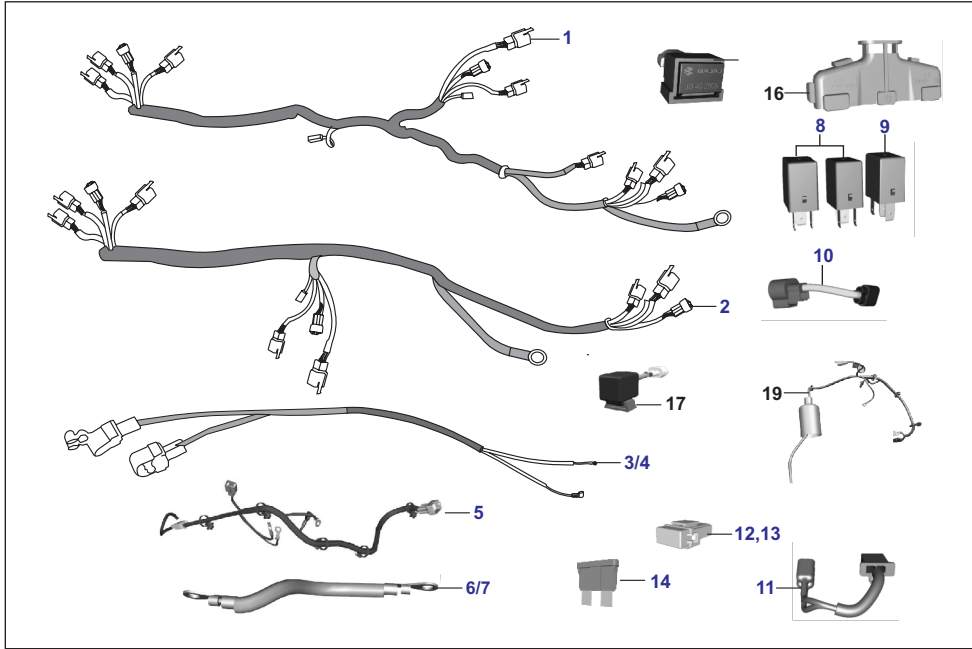

PLATE NO. 77: HARNESS

ALTERNET FUEL
MF & BF OBD2A

No.	Part No.	Description	RE			Z		XWIDE		C	Remarks
			AU	AF	AM	AZ	RA	AT	AT1	AN	
1	AA201705	Harness Wiring Front PET	1	-	-	-	-	-	-	-	
1	AF201437	Harness Wiring Front BF	-	1	-	-	-	-	-	-	
1	AF201458	Harness Wiring Front MF	-	1	-	-	-	-	-	-	
1	AM201313	Harness Wiring Front BF	-	-	1	-	-	-	-	-	
1	AM201323	Harness Wiring Front MF	-	-	1	-	-	-	-	-	
1	AZ402287	Harness Wiring Front BF	-	-	-	1	-	-	-	-	
1	AZ402291	Harness Wiring Front MF	-	-	-	1	-	-	-	-	
1	RA402270	Harness Wiring Front BF	-	-	-	-	1	-	-	-	
1	RA402272	Harness Wiring Front MF	-	-	-	-	1	-	-	-	
1	AN201290	Harness Wiring Front BF	-	-	-	-	-	1	-	1	
1	AT402322	Harness Wiring Front BF	-	-	-	-	-	-	1	-	
2	AA201703	Harness Wiring Rear PET	1	-	-	-	-	-	-	-	
2	AF201438	Harness Wiring Rear BF	-	1	-	-	-	-	-	-	
2	AF201459	Harness Wiring Rear MF	-	1	-	-	-	-	-	-	
2	AM201314	Harness Wiring Rear BF	-	-	1	-	-	-	-	-	
2	AM201324	Harness Wiring Rear MF	-	-	1	-	-	-	-	-	
2	AZ402288	Harness Wiring Rear BF	-	-	-	1	-	-	-	-	
2	AZ402292	Harness Wiring Rear MF	-	-	-	1	-	-	-	-	

AU - RE PET
AF - RE CNG
AM - RE LPG

AZ - Maxima Z CNG
RA - Maxima Z LPG

AT - Maxima XWIDE CNG
AT1 - Maxima XWIDE LPG
AN - Maxima C CNG