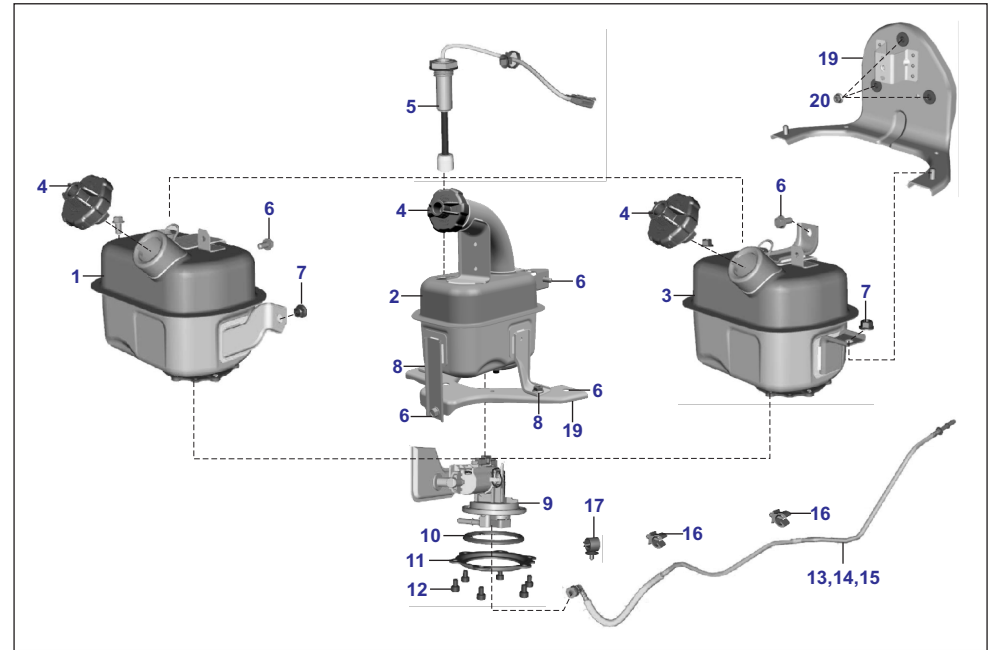

No.	Part No.	Description	RE			Z		XWIDE		C	Remarks
			AU	AF	AM	AZ	RA	AT	AT1	AN	
17	AL151187	Clamp	-	1	1	1	1	1	1	1	
18	YAU02001	Strainer Fuel Pump	-	1	1	1	1	1	1	1	
19	AZ171028	Bracket Tank Fuel	-	-	-	1	1	-	-	-	
19	AT111289	Bracket Assembly Tank Fuel	-	-	-	-	-	1	1	-	
20	KCGD0606	Nut Hex	-	3	3	3	3	3	3	3	

AU - RE PET
AF - RE CNG
AM - RE LPG

AZ - Maxima Z CNG
RA - Maxima ZLPG

AT - Maxima XWIDE CNG
AT1 - Maxima XWIDE LPG
AN - Maxima C CNG