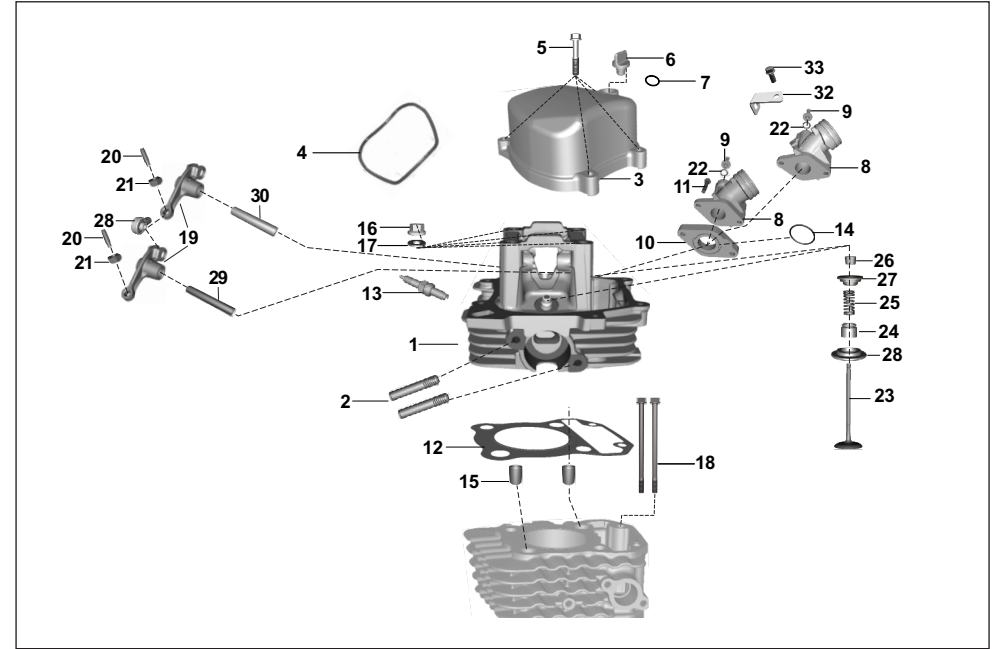

PLATE NO. 8: CYLINDER HEAD

ALTERNET FUEL
MF & BF OBD2A

No.	Part No.	Description	RE		Z		XWIDE		C	Remarks	
			AU	AF	AM	AZ	RA	AT	AT1		AN
18	KAED06A5	Bolt Flang Small	2	2	2	2	2	2	2		
19	JH511207	Assembly Rocker Arm C101	2	2	2	2	2	2	2		
20	JL511227	Screw Tappet	1	1	1	1	1	1	1		
21	39097315	Nut - Hexagon	2	2	2	2	2	2	2		
22	BF172146	O - Ring CNG Rail	-	1	1	1	1	1	1		
23	36RA0015	Kit Valve 4S	1	1	1	1	1	1	1		
23	RA511204	Valve Intake	1	1	1	1	1	1	1		
23	AZ511202	Valve Exhaust	1	1	1	1	1	1	1		
24	39103519	Seal - Oil	2	2	2	2	2	2	2		
25	AA101875	Spring For Engine Valve	2	2	2	2	2	2	2		
26	31101019	Collet	4	4	4	4	4	4	4		
27	31101018	Retainer - Valve Spring	2	2	2	2	2	2	2		
28	28101129	Spring - Seat	2	2	2	2	2	2	2		
29	AZ511207	Shaft Rocker Arm Intake	1	1	1	1	1	1	1		
30	AZ511208	Shaft Rocker Arm Exhaust	1	1	1	1	1	1	1		
31	36AT0015	Assly Cyl. Head With Valve	1	1	1	1	1	1	1	NI	
32	AF161673	Bracket	1	1	1	-	-	-	-		
32	AA161290	Bracket Harness Clamp	-	-	-	1	1	1	1		
33	KAED0510	Bolt-flanged-small	1	1	1	1	1	1	1		

AU - RE PET
AF - RE CNG
AM - RE LPG

AZ - Maxima Z CNG
RA - Maxima ZLPG

AT - Maxima XWIDE CNG
AT1 - Maxima XWIDE LPG
AN - Maxima C CNG