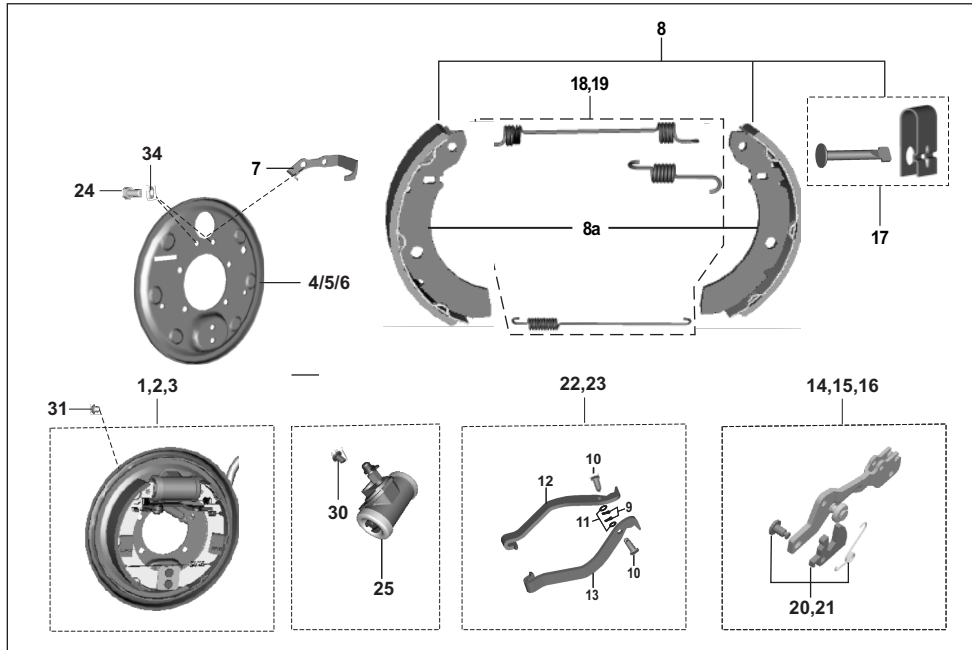

No.	Part No.	Description	RE			Z		XWIDE		C	Remarks
			AU	AF	AM	AZ	RA	AT	AT1	AN	
21	24151181	Ratchet kit RH	1	1	1	1	1	-	-	-	
22	24151177	Kit parking lever LH	1	1	1	1	1	-	-	-	
23	24151183	Kit parking lever RH	1	1	1	1	1	-	-	-	
24	AL151054	Bolt	2	2	2	2	2	-	-	-	
25	36AA4142	Wheel cylinder assly front-RE	1	1	1	-	-	-	-	-	
25	24151164	Cylinder assly wheel rear RE	2	2	2	-	-	-	-	-	
25	YAZ08012	Wheel cylinder assembly -Z	-	-	-	3	3	-	-	-	
26	36AA4143	Wheel cylinder major kit FR RE	1	1	1	-	-	-	-	-	NI
28	24151114	Wheel cylinder minor kit rear	2	2	2	-	-	-	-	-	
28	36AH0011	Wheel Cylinder Minor Kit	3	3	3	3	3	-	-	-	RE,Z Bs6- NI
30	AB151079	Screw - bleeder	3	3	3	3	3	-	-	-	
31	YAZ08019	Protection plug	3	3	3	3	3	-	-	-	
32	36BA4015	Wheel cylinder mtg kit fr- RE	1	1	1	-	-	-	-	-	NI
32	36AH0010	Wheel cylinder mtg kit -Fr.-Z	-	-	-	1	1	-	-	-	NI
33	36BA4014	Wheel cylinder mtg kit rr	2	2	2	2	2	-	-	-	NI
34	AL151053	Washer spring	2	2	2	2	2	-	-	-	

AU - RE PET
AF - RE CNG
AM - RE LPG

AZ - Maxima Z CNG
RA - Maxima ZLPG

AT - Maxima XWIDE CNG
AT1 - Maxima XWIDE LPG
AN - Maxima C CNG