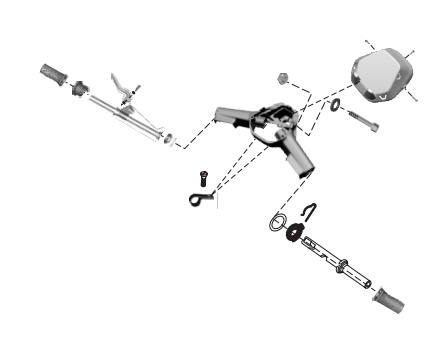

PLATE NO. : 53	PAGE NO.:
HANDLE BAR	83,84