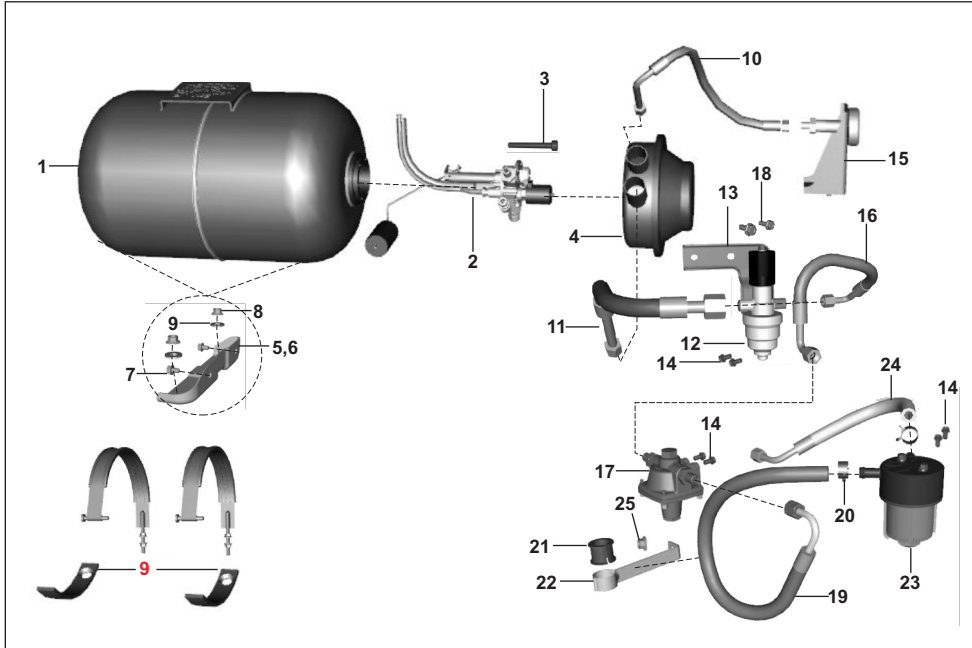

No.	Part No.	Description	RE			Z		XWIDE		C	Remarks
			AU	AF	AM	AZ	RA	AT	AT1	AN	
1	RA172052	Cylinder Assembly-LPG	-	-	1	-	-	-	-	-	
2	AU172078	Valve Assembly Multifunction	-	-	1	-	-	-	-	-	
3	AU172074	Bolt Socket M5X0.8	-	-	6	-	-	-	-	-	
4	24121418	Seal Box Assy.-Zero DEG. MV	-	-	1	-	-	-	-	-	
5	AM141094	Bracket Cylinder LH	-	-	1	-	-	-	-	-	
6	AM141095	Bracket Cylinder RH	-	-	1	-	-	-	-	-	
7	KADD0812	Bolt Flanged	-	-	4	-	-	-	-	-	
8	LCL00001	Nut Hex Flange	-	-	4	-	-	-	-	-	
9	KDBA1226	Washer_plain	-	-	2	-	-	-	-	-	
10	AM121105	Hose Filler-MFV	-	-	1	-	-	-	-	-	
11	AM141086	Hose MFV-Solenoid	-	-	1	-	-	-	-	-	
12	AT172103	Solenoid LPG	-	-	1	-	-	-	-	-	
13	AM141089	Bracket Solenoid	-	-	1	-	-	-	-	-	
14	KAED0610	Bolt-flanged-small	-	-	6	-	-	-	-	-	
15	24121432	Filler Connector With Bkt. Assy.	-	-	1	-	-	-	-	-	
16	AM141085	Hose Solenoid-Regulator	-	-	1	-	-	-	-	-	
17	BF172137	Regulator Low Pressure	-	-	1	-	-	-	-	-	

AU - RE PET
AF - RE CNG
AM - RE LPG

AZ - Maxima Z CNG
RA - Maxima ZLPG

AT - Maxima XWIDE CNG
AT1 - Maxima XWIDE LPG
AN - Maxima C CNG