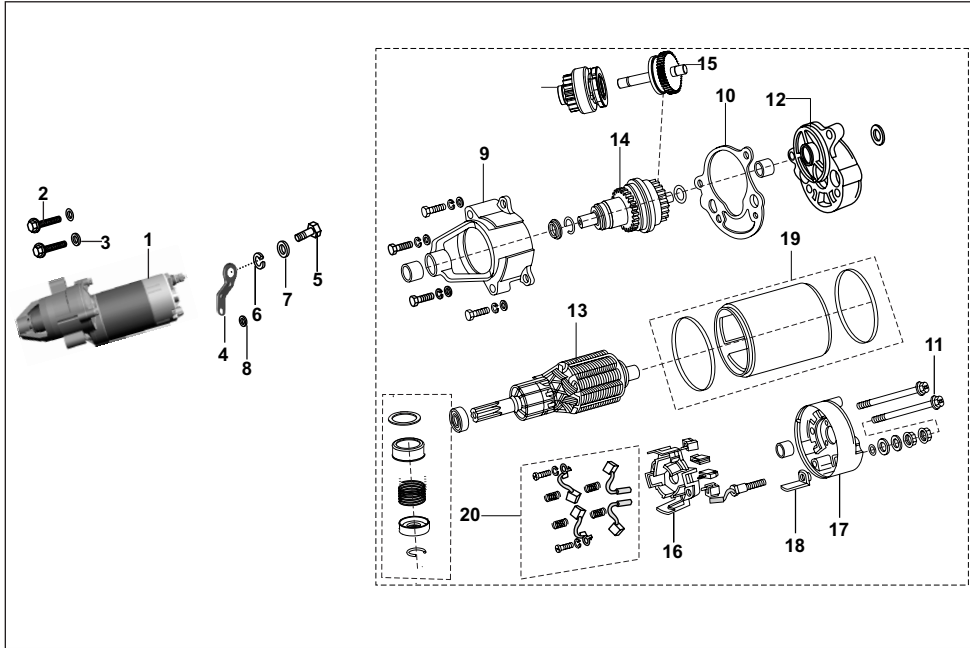

No.	Part No.	Description	RE			Z		XWIDE		C	Remarks
			AU	AF	AM	AZ	RA	AT	AT1	AN	
1	AF111021	Starter Motor Assy Complete	1	1	1	1	1	1	1	1	
2	KACH0835	Bolt Soket	2	2	2	2	2	2	2	2	
3	39020011	Washer - Plain	2	2	2	2	2	2	2	2	
4	AA111067	Support Asy.-starter Motor:-varroc	1	1	1	1	1	1	1	1	
5	KAED0620	Bolt-flanged-small	1	1	1	1	1	1	1	1	
6	KDDB0612	Washer Spring Thin	1	1	1	1	1	1	1	1	
7	LDB00019	Washer Plain	1	1	1	1	1	1	1	1	
8	AA111049	Gromet For Starter Motor Bracket.	1	1	1	1	1	1	1	1	
9	AF111023	Assembly Bracket Fixing	1	1	1	1	1	1	1	1	
10	AA111118	Gasket	1	1	1	1	1	1	1	1	
11	AA111117	Bolt -tie	2	2	2	2	2	2	2	2	
12	AA111081	Bracket Assembly - Intermediate	1	1	1	1	1	1	1	1	
13	AA111082	Armature Assembly	1	1	1	1	1	1	1	1	
14	AA111094	Gear Shaft Assly(Extend Casting)	1	1	1	1	1	1	1	1	
15	AA111095	Gear Shaft Unit(Extend Casting)	1	1	1	1	1	1	1	1	
16	AA111085	Kit - Brush Box Assembly	1	1	1	1	1	1	1	1	
17	AA111080	Bracket - End Cover	1	1	1	1	1	1	1	1	

AU - RE PET
AF - RE CNG
AM - RE LPG

AZ - Maxima Z CNG
RA - Maxima ZLPG

AT - Maxima XWIDE CNG
AT1 - Maxima XWIDE LPG
AN - Maxima C CNG