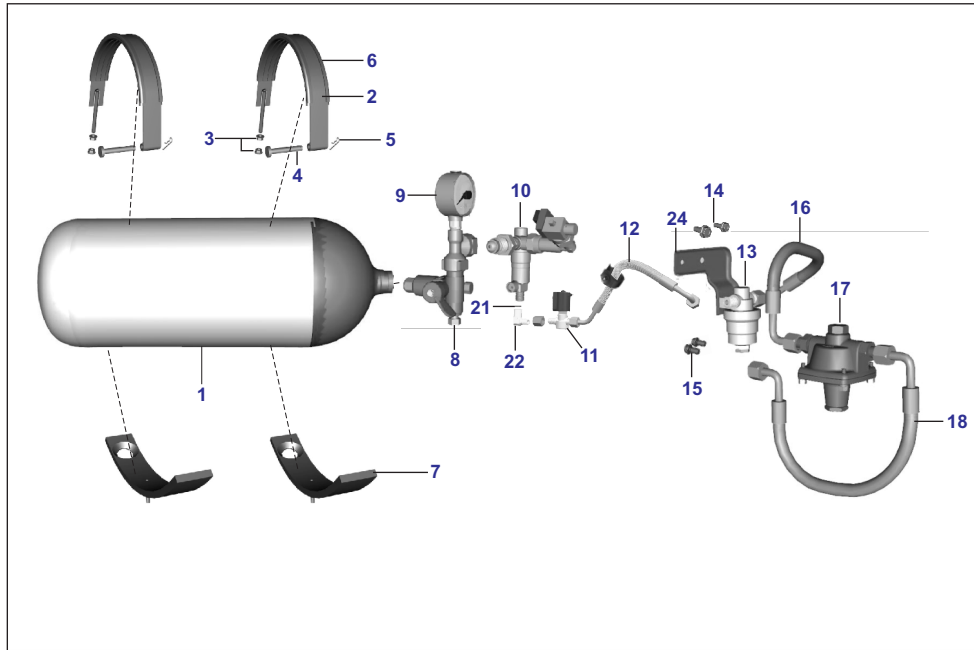

No.	Part No.	Description	RE		Z		XWIDE		C	Remarks	
			AU	AF	AM	AZ	RA	AT	AT1		AN
1	AF141085	Cylinder CNG	-	1	-	-	-	-	-		
1	AF141095	Cylinder CNG	-	1	-	-	-	-	-		
2	AF161098	Assly strap	-	2	-	-	-	-	-		
3	KCGD1010	Hexagon nut	-	4	-	-	-	-	-		
4	AF161059	Pin for cylinder clamping strip	-	2	-	-	-	-	-		
5	24141091	Clip spring	-	2	-	-	-	-	-		
6	AF161097	Beading for strap	-	1	-	-	-	-	-		
7	AF161100	Packing lower for gas cylinder	-	2	-	-	-	-	-		
8	AF141122	Valve CNG Vanaz	-	1	-	-	-	-	-		
9	24201333	Gauge Pressure CNG Level Vanaz	-	1	-	-	-	-	-		
10	AF141112	Regulator High Pressure Vanaz	-	1	-	-	-	-	-		
11	AF141099	Solenoid	-	1	-	-	-	-	-		
12	AF141108	Hose Solenoid-filter Vanaz	-	1	-	-	-	-	-		
13	AF141100	Filter	-	1	-	-	-	-	-		
14	KADD0816	Bolt Flanged	-	2	-	-	-	-	-		
15	KAED0610	Bolt-flanged-small	-	2	-	-	-	-	-		
16	AF141150	Hose Filter - LPR	-	1	-	-	-	-	-		

AU - RE PET
AF - RE CNG
AM - RE LPG

AZ - Maxima Z CNG
RA - Maxima ZLPG

AT - Maxima XWIDE CNG
AT1 - Maxima XWIDE LPG
AN - Maxima C CNG