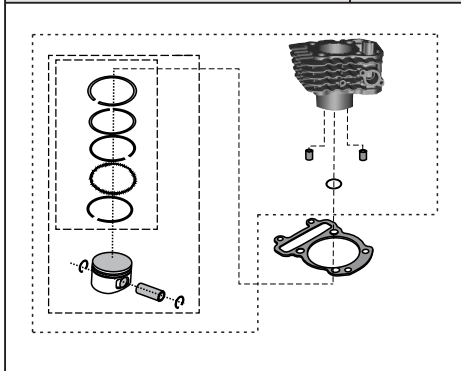

## Pictorial Index

**ALTERNET FUEL  
MF & BF OBD2A**

PLATE NO. : 7	PAGE NO.:
CYLINDER / PISTON	9

PLATE NO. : 9	PAGE NO.:
CAM SHAFT AND CHAIN TENSIONER	13,14

PLATE NO. : 11	PAGE NO.:
MAIN SHAFT	17,18

PLATE NO. : 8	PAGE NO.:
CYLINDER HEAD	11,12