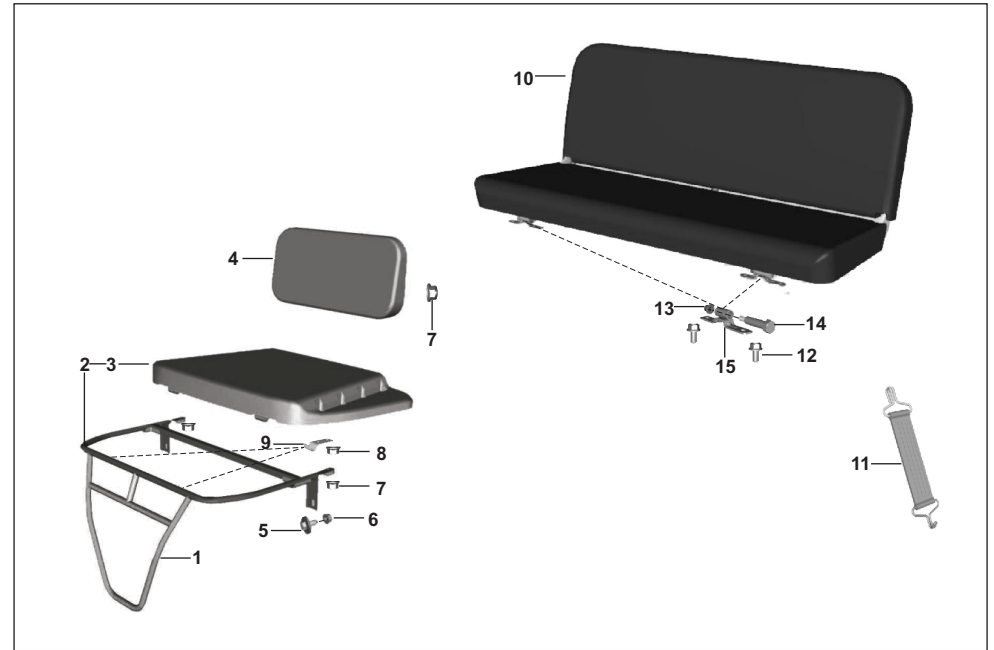

PLATE NO. 69: SEAT ASSLY - Z

ALTERNET FUEL
MF & BF OBD2A

No.	Part No.	Description	RE			Z		XWIDE		C	Remarks
			AU	AF	AM	AZ	RA	AT	AT1	AN	
1	AZ191004	Assembly Frame Driver Seat UG	-	-	-	1	1	-	-	-	
2	RA191003	Assembly Seat Driver	-	-	-	1	1	-	-	-	
3	AZ191022	Seat Assembly Driver	-	-	-	1	1	-	-	-	
4	AZ191024	Backrest Assembly Driver	-	-	-	1	1	-	-	-	
5	24211026	Bolt Combination	-	-	-	2	2	-	-	-	
6	KCGA0808	Nut Hex Flanged	-	-	-	2	2	-	-	-	
7	KCGA0606	Nut - seat frame	-	-	-	2	2	-	-	-	
8	KCGA0505	Nut Hex Flanged	-	-	-	8	8	-	-	-	
9	BH191032	Bracket seat base mtg	-	-	-	2	2	-	-	-	
10	BH191061	Assembly Passenger Seat UG	-	-	-	1	1	-	-	-	
11	BB231269	Strap Assy Passenger Seat	-	-	-	2	2	-	-	-	
12	KADA0816	Bolt Flanged	-	-	-	4	4	-	-	-	
13	KCKC0811	Nut Nyloc Flange	-	-	-	2	2	-	-	-	
14	LAA00033	Bolt	-	-	-	2	2	-	-	-	
15	BH191077	Bracket Assly Hinge Mounting	-	-	-	2	2	-	-	-	

AU - RE PET
AF - RE CNG
AM - RE LPG

AZ - Maxima Z CNG
RA - Maxima ZLPG

AT - Maxima XWIDE CNG
AT1 - Maxima XWIDE LPG
AN - Maxima C CNG