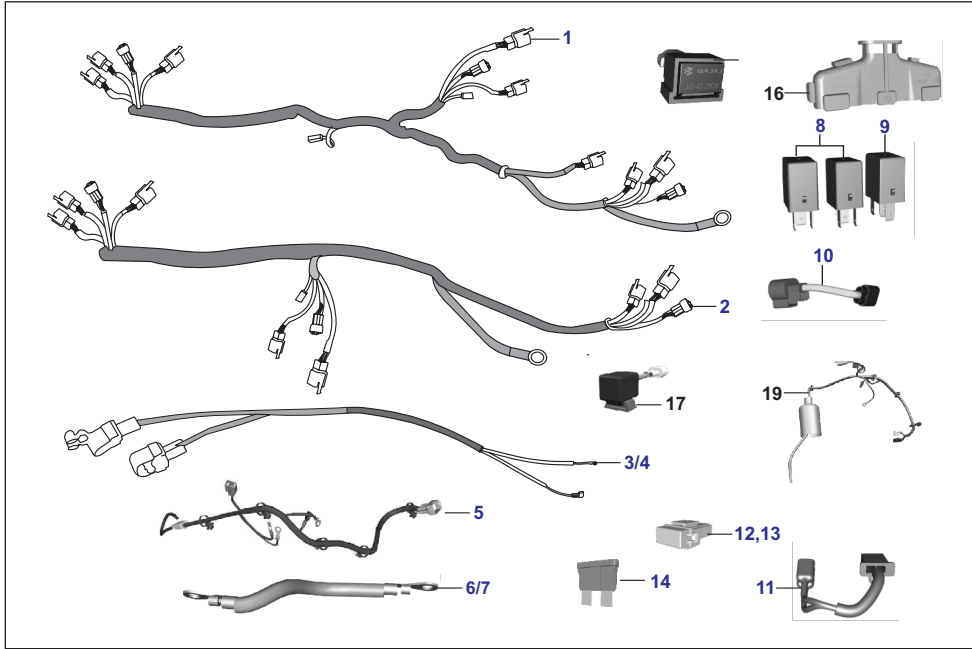

No.	Part No.	Description	RE			Z		XWIDE		C	Remarks
			AU	AF	AM	AZ	RA	AT	AT1	AN	
12	CX201014	Fuse Box	-	-	-	-	-	1	1	1	
13	AU402204	Box Assembly Fuse	1	1	1	1	1	1	1	1	
14	AK201012	Fuse 10A	1	1	1	1	1	1	1	1	
15	JG402005	Unit Can Termination	1	1	1	1	1	1	1	1	
16	JY402251	Cap Harness ECU	1	1	1	1	1	1	1	1	
17	AF201332	Unit Resistor BF	-	1	1	1	1	1	1	1	
18	AA201293	Cap Rubber Black ID 7.0	1	1	1	1	1	1	1	1	
19	AA201704	Harness Wiring Body	1	-	-	-	-	-	-	-	
19	AF201297	Harness Wiring Body	-	1	1	-	-	-	-	-