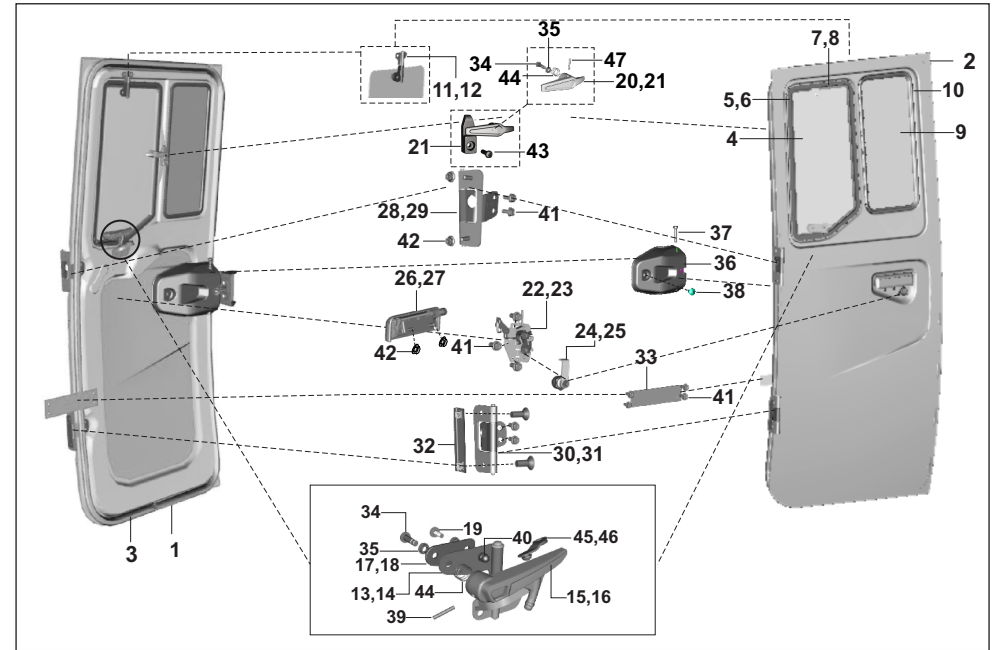

No.	Part No.	Description	RE			Z		XWIDE		C	Remarks
			AU	AF	AM	AZ	RA	AT	AT1	AN	
18	AL241478	Spacer For Hinge Assly Upper	-	-	-	-	-	-	-	2	
19	39190701	Mushroom Head Screw	-	-	-	-	-	-	-	4	
20	AL241774	Lever Glass Lock	-	-	-	-	-	-	-	1	
21	AL241775	Lock Glass	-	-	-	-	-	-	-	2	
22	AL241701	Latch Mechanism RH	-	-	-	-	-	-	-	1	
23	AL241700	Latch Mechanism LH	-	-	-	-	-	-	-	1	
24	36AL0045	Lock RH For Door With Key	-	-	-	-	-	-	-	1	(AL181043)
25	36AL0044	Lock LH For Door With Key	-	-	-	-	-	-	-	1	(AL181042)
26	AL241221	Handle Assly RH-Door Lock	-	-	-	-	-	-	-	1	
27	AL241220	Handle Assly LH-Door Lock	-	-	-	-	-	-	-	1	
28	AL241609	Assly Hinge Upper RH	-	-	-	-	-	-	-	1	
29	AL241603	Assly Hinge Upper LH	-	-	-	-	-	-	-	1	
30	AL241614	Assly Hinge Lower RH	-	-	-	-	-	-	-	1	
31	AL241606	Assly Hinge Lower LH	-	-	-	-	-	-	-	1	
32	AL161662	Plate For Hinge RE 3WH Cargo	-	-	-	-	-	-	-	2	
33	AL241662	Strip Door Limiting Cargo	-	-	-	-	-	-	-	2	
34	AL241479	Pin Step For Handle	-	-	-	-	-	-	-	2	

AU - RE PET
AF - RE CNG
AM - RE LPG

AZ - Maxima Z CNG
RA - Maxima ZLPG

AT - Maxima XWIDE CNG
AT1 - Maxima XWIDE LPG
AN - Maxima C CNG