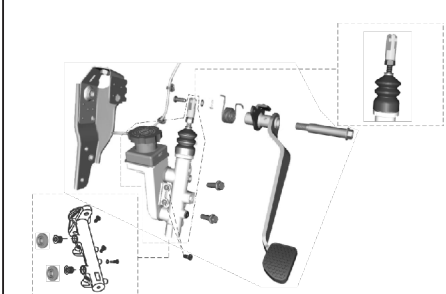

PLATE NO. : 47	PAGE NO.:
TANDEM MASTER CYLINDER	73,74