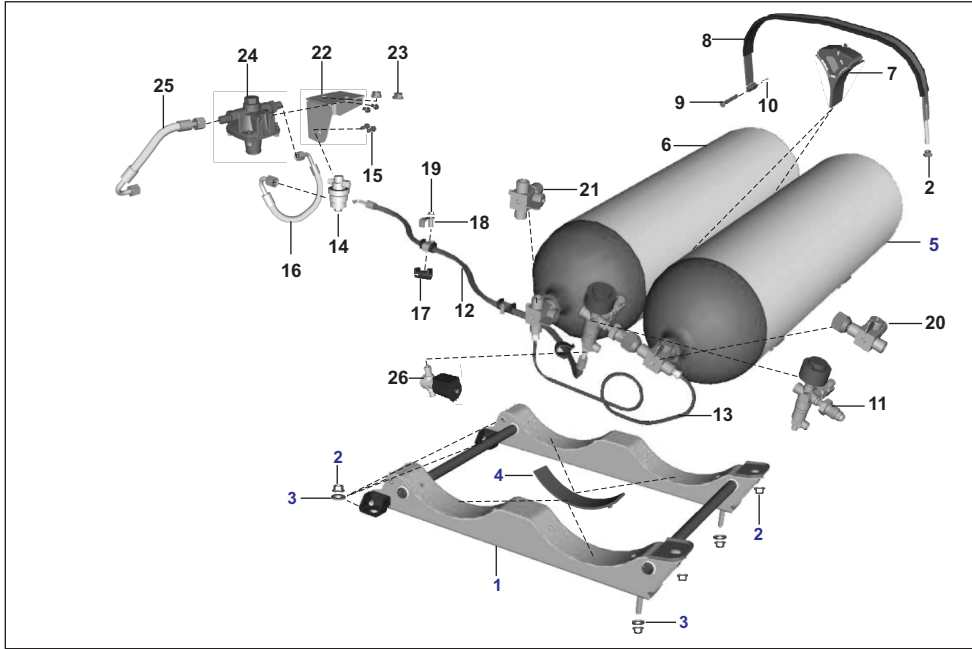

No.	Part No.	Description	RE		Z		XWIDE		C	Remarks		
			AU	AF	AM	AZ	RA	AT			AT1	AN
1	AT172050	Cradle assy twin cng cylindr	-	-	-	-	-	1	-	-		
2	LCL00001	Nut Hex Flange-M10	-	-	-	-	-	6	-	-		
3	KDBB1226	Washer Plain	-	-	-	-	-	6	-	-		
4	AT172038	Packing-Rubber-Cylinder Mounting	-	-	-	-	-	4	-	-		
5	AT172020	Cylinder CNG FR & RR	-	-	-	-	-	1	-	-		
7	AT172072	Assembly Bracket With Packing	-	-	-	-	-	2	-	-		
8	AT172037	Strap Assembly-Mounting	-	-	-	-	-	2	-	-		
9	LHE00002	Pin Clevis With Hole	-	-	-	-	-	2	-	-		
10	KHAE3220	Pin Cotter	-	-	-	-	-	2	-	-		
11	AT172117	Regulator CNG	-	-	-	-	-	1	-	-		
12	AT172139	Hose Solenoid-Filter	-	-	-	-	-	1	-	-		
13	AT172138	Pipe Assy Connecting Cylinde	-	-	-	-	-	1	-	-		
14	AT172140	Filter	-	-	-	-	-	1	-	-		
15	KAED0612	Bolt-flanged-small	-	-	-	-	-	2	-	-		
16	AT172114	Hose Solenoid-LPR	-	-	-	-	-	1	-	-		
17	BF172103	Packing Rubber Metal Clamp	-	-	-	-	-	2	-	-		
18	AZ172074	Clamp Assembly	-	-	-	-	-	2	-	-		

AU - RE PET
AF - RE CNG
AM - RE LPG

AZ - Maxima Z CNG
RA - Maxima ZLPG

AT - Maxima XWIDE CNG
AT1 - Maxima XWIDE LPG
AN - Maxima C CNG