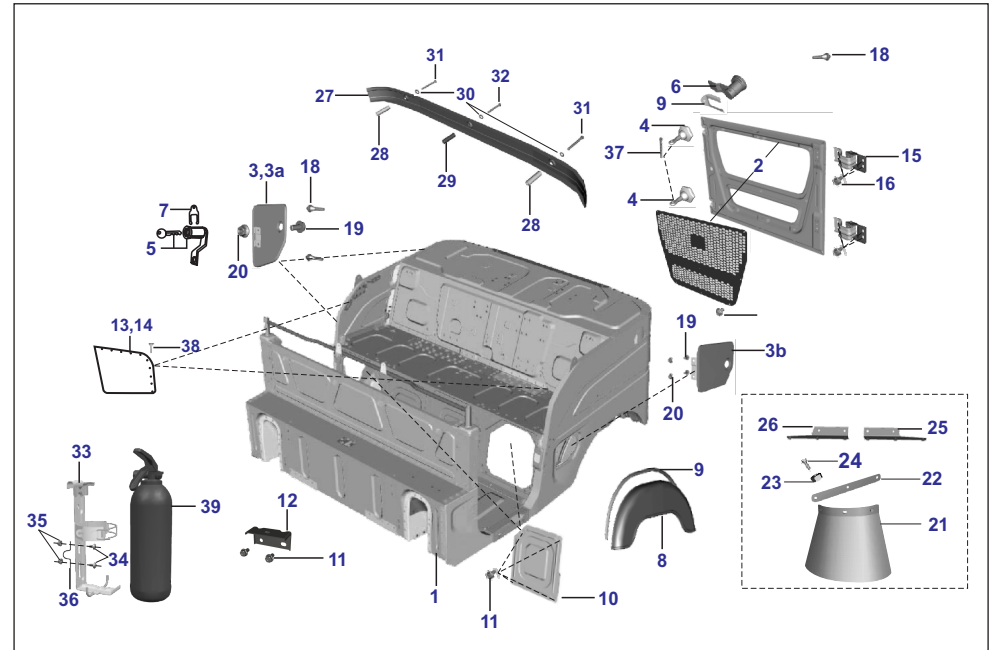

No.	Part No.	Description	RE			Z		XWIDE		C	Remarks
			AU	AF	AM	AZ	RA	AT	AT1	AN	
14	AF231755	Cover Panel Body RH	1	1	1	-	-	-	-	-	
15	AF231573	Hinge Door Rear	2	2	2	-	-	-	-	-	
16	KADF0612	Bolt Flanged	8	8	8	-	-	-	-	-	
18	24230198	Pad Rubber	6	6	6	-	-	-	-	-	
19	KADF0510	Bolt Flanged	4	4	4	-	-	-	-	-	
20	KCGD0505	Nut Hex Flanged-M5X0.8	4	4	4	-	-	-	-	-	
21	24230185	Mud flap	2	2	2	-	-	-	-	-	
22	24231157	Stripe RE mudguard flap	2	2	2	-	-	-	-	-	
23	KCAD0504	Nut hex thick-rear mud	8	8	8	-	-	-	-	-	
24	KAAA0514	bolt	10	10	10	-	-	-	-	-	
25	24231090	Angle right hand rear mud flap	1	1	1	-	-	-	-	-	
26	24231091	Angle left hand rear mud flap	1	1	1	-	-	-	-	-	
27	52AF0803	BUMPER REAR ed coated	1	1	1	-	-	-	-	-	AA161580
28	BA161206	SPACER	2	2	2	-	-	-	-	-	
29	24165273	Sleeve bumper midle	1	1	1	-	-	-	-	-	
30	KDAB1018	Washer_plain_small	3	3	3	-	-	-	-	-	
31	KADD08A5	Bolt Flanged	2	2	2	-	-	-	-	-	

AU - RE PET
AF - RE CNG
AM - RE LPG

AZ - Maxima Z CNG
RA - Maxima ZLPG

AT - Maxima XWIDE CNG
AT1 - Maxima XWIDE LPG
AN - Maxima C CNG