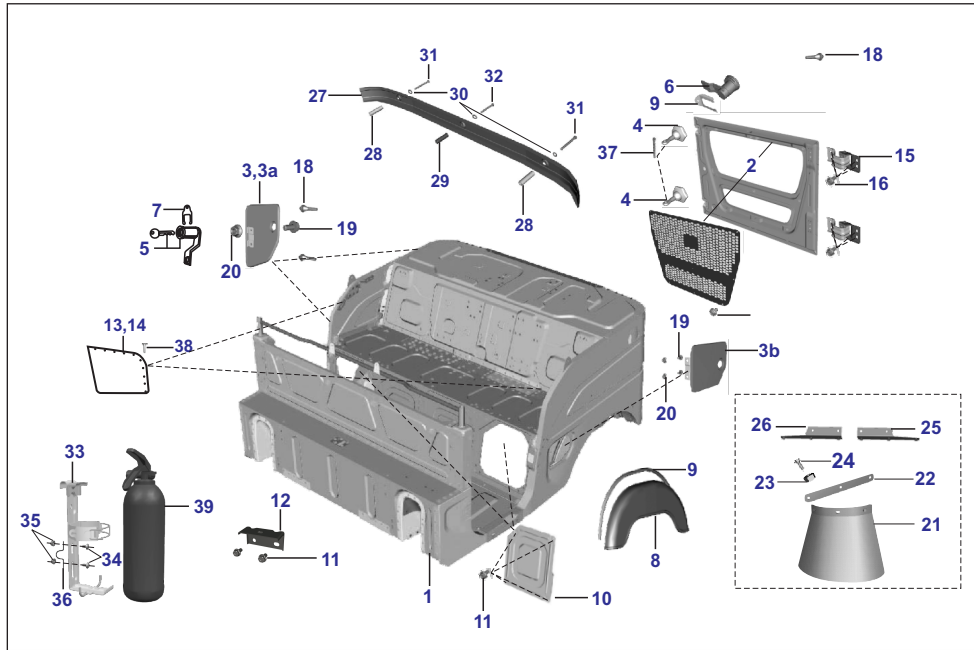

No.	Part No.	Description	RE			Z		XWIDE		C	Remarks
			AU	AF	AM	AZ	RA	AT	AT1	AN	
32	KAAG0875	BOLT	1	1	1	-	-	-	-	-	
33	AF221022	Assly Bracket Fire Exting MTG	-	1	1	-	-	-	-	-	
34	KBUA0612	Screw Truss Fire Exti.	2	2	2	-	-	-	-	-	
35	KCGA0606	Nut Hex Flanged	2	2	2	-	-	-	-	-	
36	AS230005	Flap Mud-rear	-	1	1	-	-	-	-	-	
37	KHAA3228	Pin Cotter	2	2	2	-	-	-	-	-	
38	BB231644	Clip Cover Body	6	6	6	-	-	-	-	-	
39	AF221005	Extinguisher Fire Safex	-	1	1	-	-	-	-	-