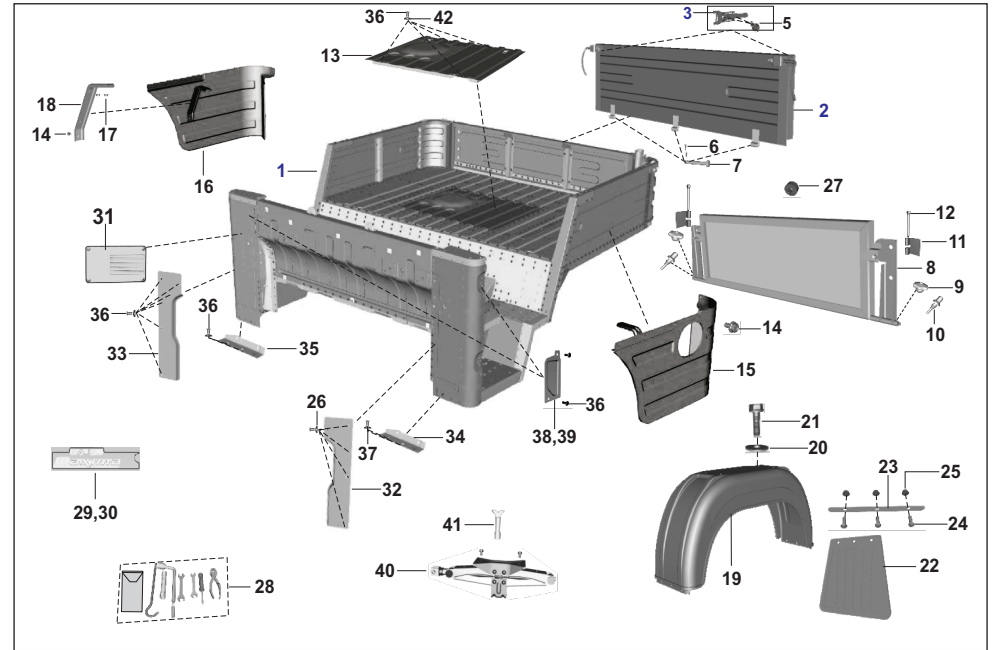

PLATE NO. 63: PASSENGER BODY - XWIDE

ALTERNET FUEL
MF & BF OBD2A

No.	Part No.	Description	RE		Z		XWIDE		C	Remarks	
			AU	AF	AM	AZ	RA	AT	AT1		AN
19	AL161377	Rear mudguard	-	-	-	-	2	2	-		
20	LDB00014	Plain washer	-	-	-	-	8	8	-		
21	KADF0618	Bolt-flanged-small-WB	-	-	-	-	8	8	-		
22	AL161226	Mud flap For rear mudguard	-	-	-	-	2	2	-		
23	AL161229	Strip for mud flap	-	-	-	-	2	2	-		
24	KAAA0514	Bolt	-	-	-	-	6	6	-		
25	KCGA0505	Nut Hex Flanged	-	-	-	-	6	6	-		
26	LDB00023	Plain Washer	-	-	-	-	15	15	-		
27	AT211571	Damper	-	-	-	-	2	2	-		
28	AT231001	Toolkit Complete	-	-	-	-	1	1	-		
29	BB231659	Label BAJAJ MAXIMA hd white	-	-	-	-	1	1	-		
30	BB231658	Label Bajaj Maxima hd black	-	-	-	-	1	1	-		
31	AF221011	Plate Compliance CNG	-	-	-	-	1	-	-		
31	AM220006	Plate Compliance LPG	-	-	-	-	-	1	-		
32	52AT0135	Cover Panel Bolttable B. FR LH	-	-	-	-	1	1	-	AT211281	
33	52AT0136	Cover Panel Bolttable B. FR RH	-	-	-	-	1	1	-	AT211282	

AU - RE PET
AF - RE CNG
AM - RE LPG

AZ - Maxima Z CNG
RA - Maxima ZLPG

AT - Maxima XWIDE CNG
AT1 - Maxima XWIDE LPG
AN - Maxima C CNG