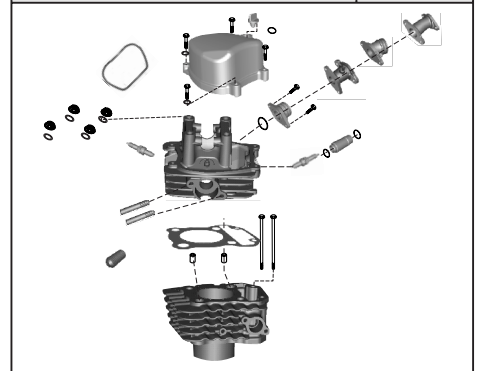

## Pictorial Index

**ALTERNET FUEL  
MF & BF OBD2A**

PLATE NO. : 7	PAGE NO.:
CYLINDER / PISTON	9

PLATE NO. : 9	PAGE NO.:
CAM SHAFT AND CHAIN TENSIONER	13,14

PLATE NO. : 11	PAGE NO.:
MAIN SHAFT	17,18

PLATE NO. : 8	PAGE NO.:
CYLINDER HEAD	11,12