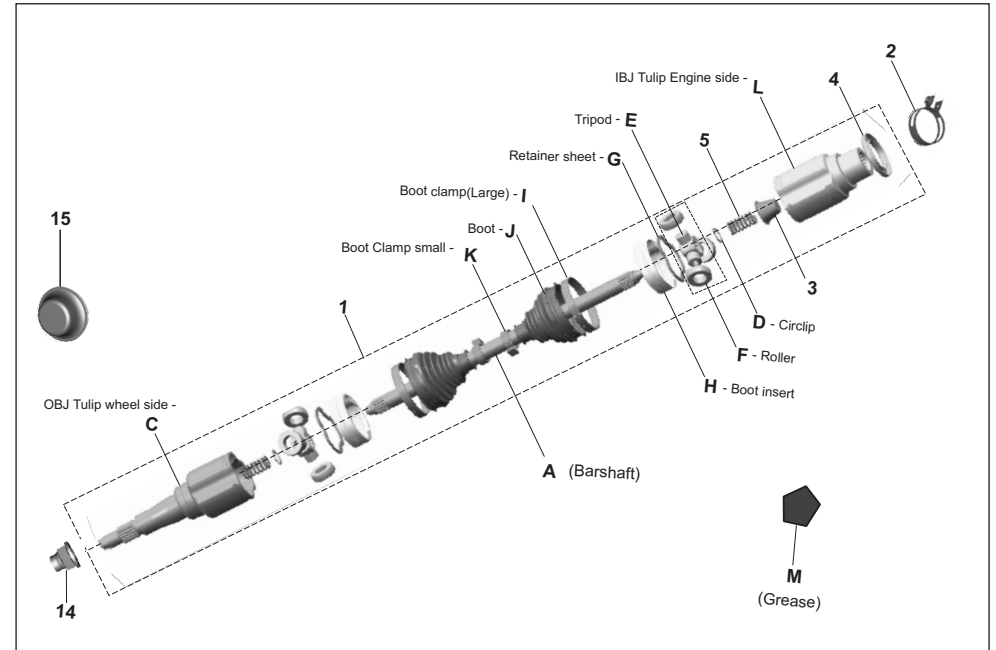

PLATE NO. 31: CV SHAFT

ALTERNET FUEL
MF & BF OBD2A

No.	Part No.	Description	RE			Z			XWIDE		C	Remarks
			AU	AF	AM	AZ	RA	AT	AT1	AN		
1	AZ141221	Shaft Assembly Drive	-	-	-	2	2	-	-	-		
1	AN101407	Shaft Assembly Drive	-	-	-	-	-	2	2	2		
2	BH551800	Clip lock drive shaft	-	-	-	2	2	2	2	2		
3	BH551420	Plug	-	-	-	1	1	1	1	1		
4	BH551421	Dustshield	-	-	-	1	1	1	1	1		
5	BH551409	Spring	-	-	-	2	2	2	2	2		
6	36BH0036	Kit boot- all ktek	-	-	-	4	4	4	4	4		J,I,K,M Kit-25
7	36BH0037	Kit Boot & Retainer ktek	-	-	-	4	4	4	4	4		J,I,K,M,G,H Kit-26
8	36BH0008	kit OBJ max	-	-	-	2	2	2	2	2		C,I,K,M Kit-27
9	36BH0010	Kit OBJ & tripod max	-	-	-	2	2	2	2	2		C,I,K,M,E,F,D Kit-28
10	36BH0030	Kit IBJ	-	-	-	2	2	2	2	2		L,I,K,M Kit-29
11	36BH0031	Kit IBJ & Tripod	-	-	-	2	2	2	2	2		L,I,K,M,E,F,D(new)
12	36AZ0023	Kit barshaft AZ141221(36BH0016)	-	-	-	2	2	-	-	-		NI
12	36AN0028	Kit barshaft AN101419-MA	-	-	-	-	-	2	2	2		NI
13	36BH0019	Kit roller	-	-	-	2	2	2	2	2		NI
14	BF131707	Nut axle M16	-	-	-	2	2	2	2	2		
15	BH131206	Cap hub rear fl	-	-	-	1	1	1	1	1		
16	36AZ0098	Set Tripoid Roller-circlip ETPL	-	-	-	1	1	-	-	-		NI

AU - RE PET
AF - RE CNG
AM - RE LPG

AZ - Maxima Z CNG
RA - Maxima ZLPG

AT - Maxima XWIDE CNG
AT1 - Maxima XWIDE LPG
AN - Maxima C CNG