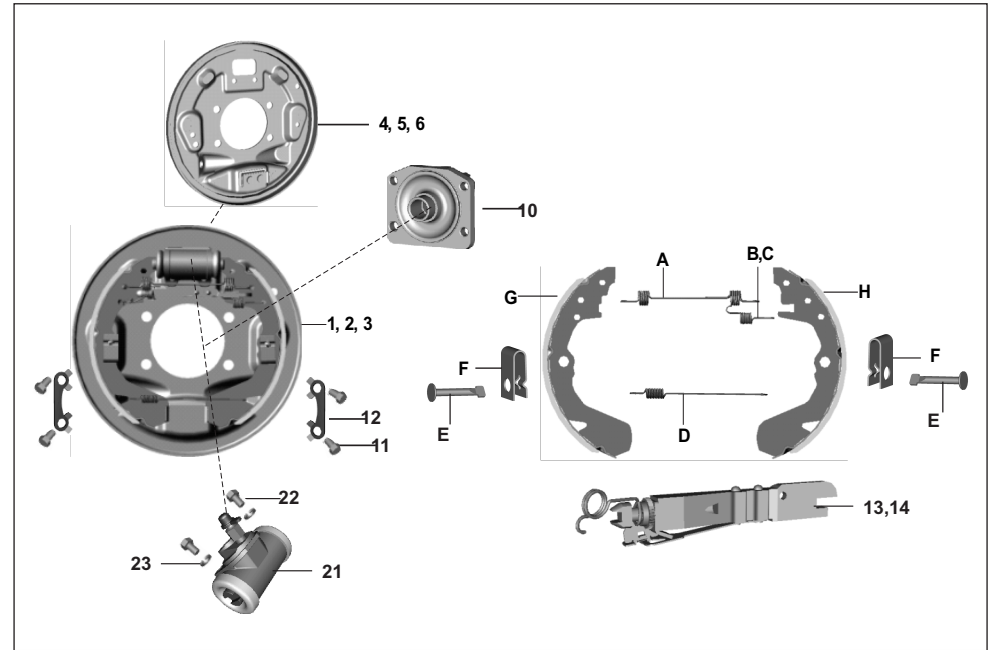

No.	Part No.	Description	RE			Z		XWIDE		C	Remarks
			AU	AF	AM	AZ	RA	AT	AT1	AN	
17	36AL0052	Rear lh brake shoe kit maxima	-	-	-	-	-	1	1	1	
18	36AL0030	Wheel cylinder major kit	-	-	-	-	-	3	3	3	
19	36AL0029	Wheel cylinder minor kit	-	-	-	-	-	3	3	3	
20	BF131904	Plug protection	-	-	-	-	-	2	2	2	
21	AL151231	Assy wheel cylinder	-	-	-	-	-	3	3	3	
22	AL151205	Bolt wheel cylinder Mtg.	-	-	-	-	-	2	2	2	
23	BF131905	Washer spring	-	-	-	-	-	2	2	2	
24	AL151279	Assly Panel Brake-flange	-	-	-	-	-	1	1	1	

AU - RE PET
AF - RE CNG
AM - RE LPG

AZ - Maxima Z CNG
RA - Maxima ZLPG

AT - Maxima XWIDE CNG
AT1 - Maxima XWIDE LPG
AN - Maxima C CNG