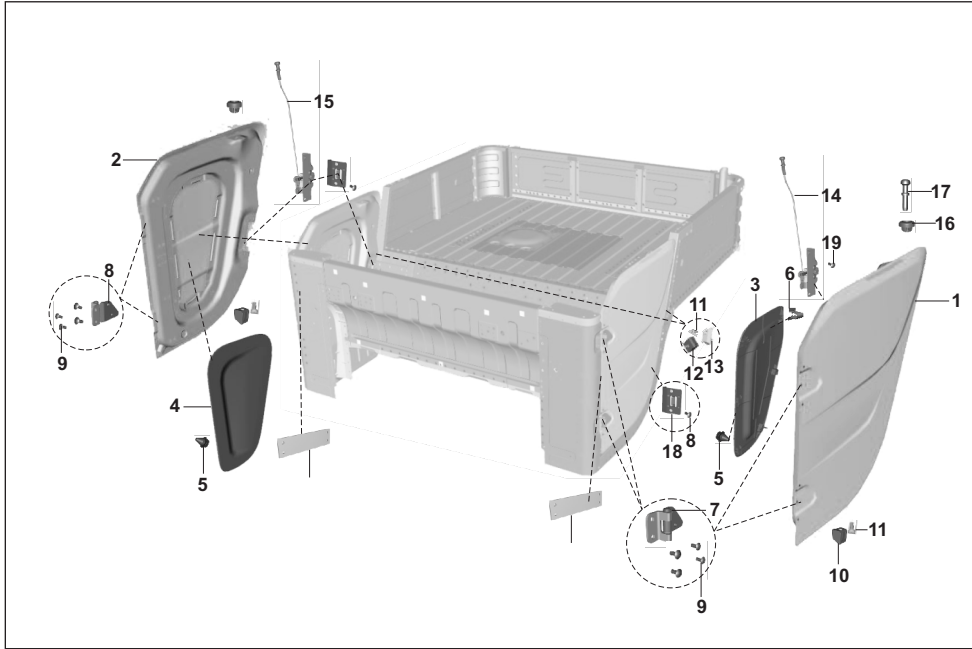

No.	Part No.	Description	RE			Z		XWIDE		C	Remarks
			AU	AF	AM	AZ	RA	AT	AT1	AN	
1	52AT0295	Door Assembly RH	-	-	-	-	-	1	1	-	(AT241004)
2	52AT0296	Door Assembly LH	-	-	-	-	-	1	1	-	(AT241003)
3	AT182402	Trim Door LH	-	-	-	-	-	1	1	-	
4	AT182403	Trim Door RH	-	-	-	-	-	1	1	-	
5	AH185007	Clip	-	-	-	-	-	10	10	-	
6	BF181208	Clip Metallic Tower	-	-	-	-	-	2	2	-	
7	AZ241401	Assly Hinge Side Door LH UG	-	-	-	-	-	2	2	-	
8	AZ241402	Assly Hinge Side Door RH UG	-	-	-	-	-	2	2	-	
9	KBUC0614	Screw Truss	-	-	-	-	-	40	40	-	
10	AZ241032	Damper Side Door LWR UG	-	-	-	-	-	2	2	-	
11	KBBA0616	Screw Pan Cross	-	-	-	-	-	6	6	-	
12	AZ241029	Damper body side upr	-	-	-	-	-	2	2	-	
13	AT241021	Damper	-	-	-	-	-	2	2	-	
14	AT242000	Latch Door LH	-	-	-	-	-	1	1	-	
15	AT242001	Latch Door RH	-	-	-	-	-	1	1	-	
16	AZ241039	Guide Knob Mtg Side Door UG	-	-	-	-	-	2	2	-	
17	AZ242004	Plate Striker	-	-	-	-	-	2	2	-	
18	KBUC0620	Screw Truss	-	-	-	-	-	4	4	-