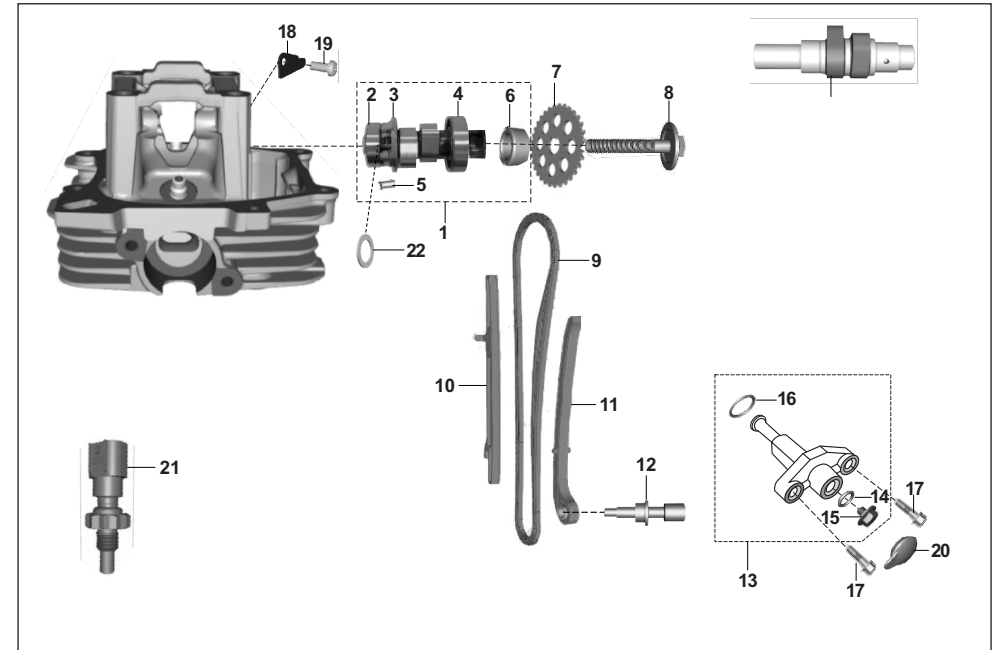

No.	Part No.	Description	RE			Z		XWIDE		C	Remarks
			AU	AF	AM	AZ	RA	AT	AT1	AN	
19	DX101074	Screw Pan Cross	1	1	1	1	1	1	1	1	
20	GF101139	Grommet	1	1	1	1	1	1	1	1	
21	JE351407	Sensor Temperature Engine	1	1	1	1	1	1	1	1	
22	LDA00087	Washer Plain	1	1	1	1	1	1	1	1	
23	36AF0064	Kit Cam Chain Sprocket	1	1	1	1	1	1	1	1	(AM101170)

AU - RE PET
AF - RE CNG
AM - RE LPG

AZ - Maxima Z CNG
RA - Maxima Z LPG

AT - Maxima XWIDE CNG
AT1 - Maxima XWIDE LPG
AN - Maxima C CNG