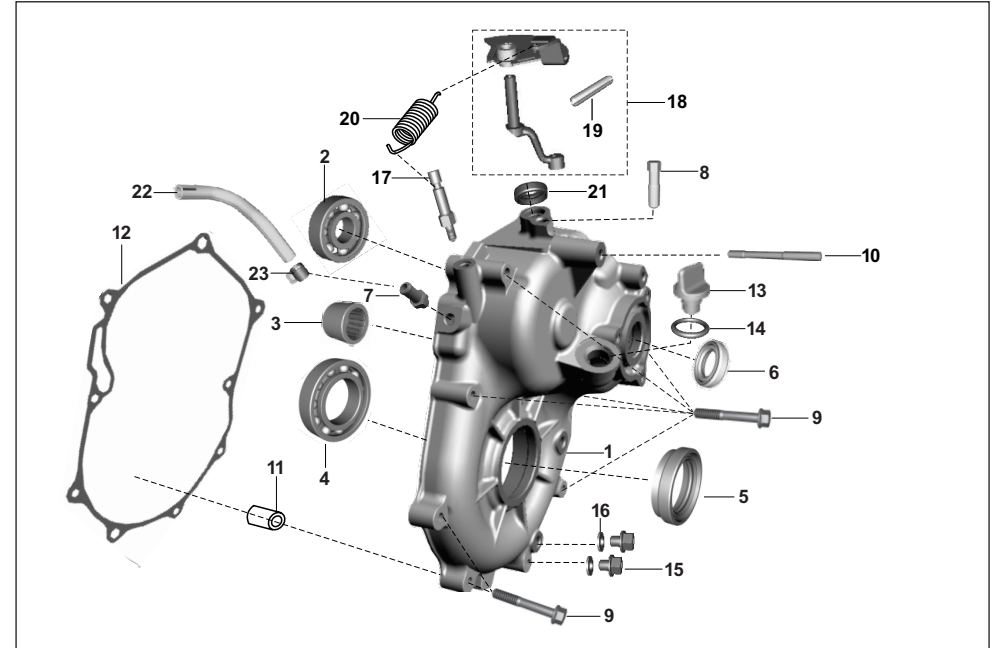

No.	Part No.	Description	RE		Z		XWIDE		C	Remarks	
			AU	AF	AM	AZ	RA	AT	AT1		AN
18	AA102018	Assly Sector Comp.rev.control	1	1	1	1	1	1	1		
19	KHCA0422	Pin Spring	1	1	1	1	1	1	1		
20	AN131022	Spring Tension	1	1	1	1	1	1	1		
21	39104619	Oil Seal	1	1	1	1	1	1	1		
22	AZ551609	Pipe Breather	1	1	1	-	-	-	-		
23	AP121074	Clip Hose	2	2	2	2	2	2	2		
24	AA101734	Bush Sintered-rev.Lever	1	1	1	1	1	1	1	NI	
25	AA101823	Bracket Cable Arrester	-	-	-	-	-	1	1	1	NI
26	39163015	Hex Nut/Flange-M6	-	-	-	-	-	2	2	2	NI

AU - RE PET
AF - RE CNG
AM - RE LPG

AZ - Maxima Z CNG
RA - Maxima ZLPG

AT - Maxima XWIDE CNG
AT1 - Maxima XWIDE LPG
AN - Maxima C CNG