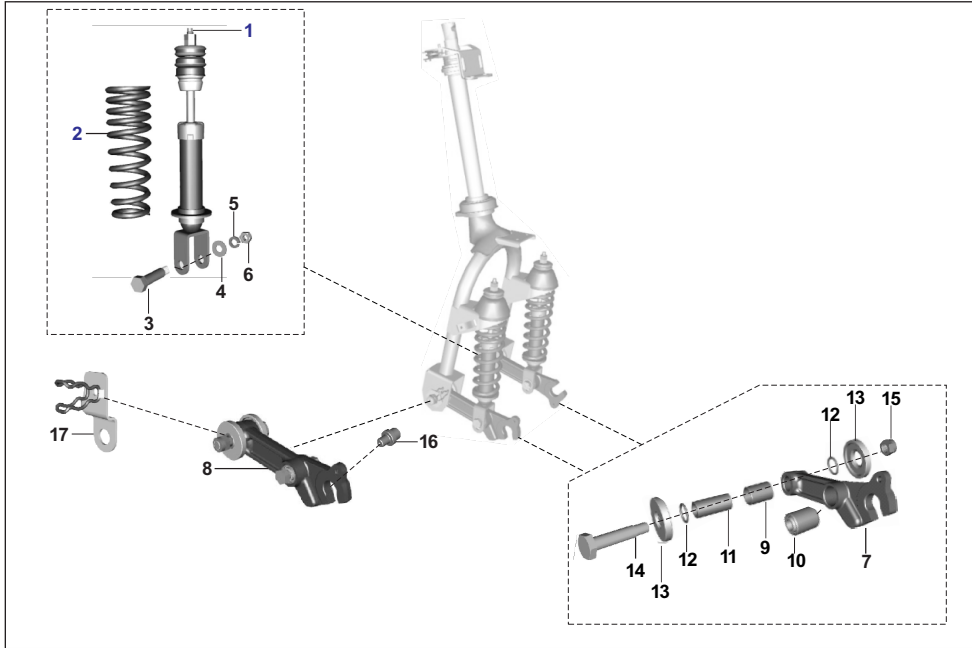

No.	Part No.	Description	RE			Z		XWIDE		C	Remarks
			AU	AF	AM	AZ	RA	AT	AT1	AN	
1	BH121004	Assembly Front Damper FL	-	-	-	2	2	-	-	-	
1	BK121002	Shockabsorber Front	-	-	-	-	-	2	2	2	
1	AL171151	Shockabsorber Front-LL	-	-	-	-	-	2	2	-	
2	BH121005	Spring Front Suspension FL	-	-	-	2	2	-	-	-	
2	BK121003	Spring Shockabsorber Front	-	-	-	-	-	2	2	2	
2	BB171032	Spring Suspension Front-LL	-	-	-	-	-	2	2	-	
3	39251604	Bolt - Shoulder - M10	-	-	-	2	2	2	2	2	
4	KDBA1022	Washer Plain	-	-	-	2	2	2	2	2	
5	KDDB1018	Washer Spring Thin	-	-	-	2	2	2	2	2	
6	LCA00010	Nut Hex Thik	-	-	-	2	2	2	2	2	
7	AL171091	Link Assembly LH	-	-	-	1	1	-	-	-	
7	AT121003	Link Assembly LH	-	-	-	-	-	1	1	1	
8	AL171093	Link Assembly RH	-	-	-	1	1	-	-	-	
8	AT121004	Link Assembly RH	-	-	-	-	-	1	1	1	
9	AL171095	Bearing Sleeve	-	-	-	1	1	1	1	1	
10	AB171016	Bush Assly-front SH AB MTG	-	-	-	1	1	1	1	1	
11	AL171081	Bush Link Pivot For Igus Bush	-	-	-	2	2	2	2	2	

AU - RE PET
AF - RE CNG
AM - RE LPG

AZ - Maxima Z CNG
RA - Maxima Z LPG

AT - Maxima XWIDE CNG
AT1 - Maxima XWIDE LPG
AN - Maxima C CNG