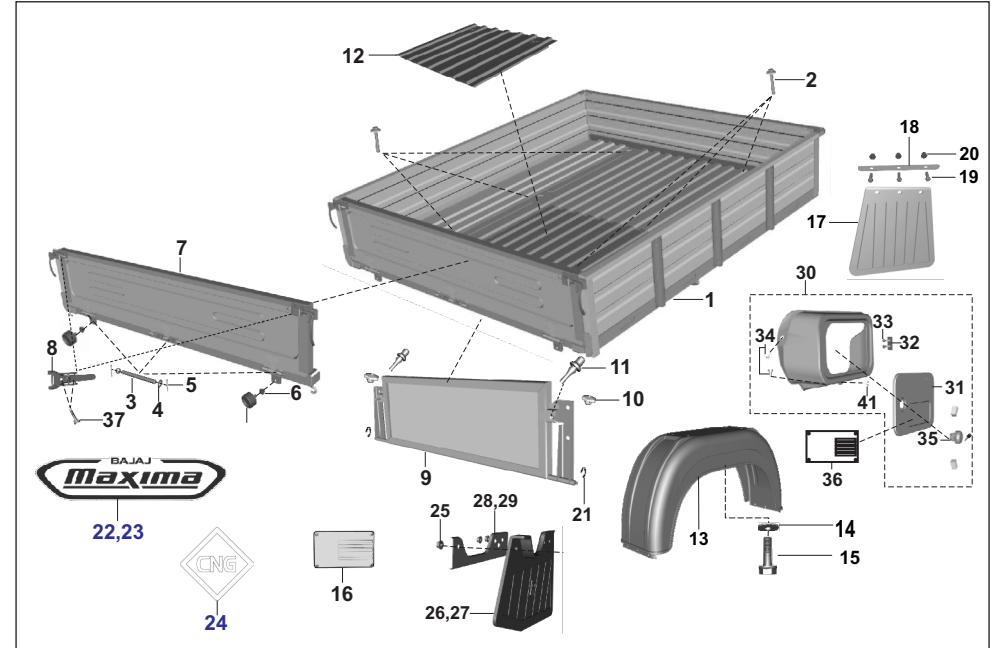

PLATE NO. 67: TRAY BODY

ALTERNET FUEL
MF & BF OBD2A

No.	Part No.	Description	RE			Z			XWIDE		C	Remarks
			AU	AF	AM	AZ	RA	AT	AT1	AN		
1	52AL0390	Assly Tray Load Body Short Tray	-	-	-	-	-	-	-	1	AL241633	
1	52AN0679	Assly Tray Load Body Long Tray	-	-	-	-	-	-	-	1	AN241095	
2	AL241784	Bolt combination tray- LD	-	-	-	-	-	-	-	6		
3	LHE00005	Pin -DIA. 8XL 85 LT	-	-	-	-	-	-	-	3		
4	KHAE3220	Pin Cotter	-	-	-	-	-	-	-	3		
5	39229515	Nut flanged	-	-	-	-	-	-	-	2		
6	AL241767	Rubber Stopper Tray Rear Door	-	-	-	-	-	-	-	2		
7	52AL0396	Assembly Panel Rear Door ED	-	-	-	-	-	-	-	1	(AL241634)	
8	AL241872	Clamp Toggle	-	-	-	-	-	-	-	2		
9	BB161171	Assembly Guard Rear	-	-	-	-	-	-	-	1		
10	24231245	Knob Rear Door Lower	-	-	-	-	-	-	-	2		
11	24230198	Pad rubber	-	-	-	-	-	-	-	2		
12	52AN0694	Cover Assly Engine Access	-	-	-	-	-	-	-	1	AN241126	
13	AL161377	Rear mudguard	-	-	-	-	-	-	-	2		
14	LDB00014	Plain washer	-	-	-	-	-	-	-	11		
15	KADF0618	Bolt-flanged-small	-	-	-	-	-	-	-	8		
16	AF221011	Plate compliance cng	-	-	-	-	-	-	-	1		
17	AL161226	Mud flap For rear mudguard	-	-	-	-	-	-	-	2		
18	AL161229	Strip for mud flap	-	-	-	-	-	-	-	2		
19	KAAA0514	Hex head screw-M5	-	-	-	-	-	-	-	6		

No.	Part No.	Description	RE			Z			XWIDE		C	Remarks
			AU	AF	AM	AZ	RA	AT	AT1	AN		
20	KCGA0505	Hexagon nut-m5	-	-	-	-	-	-	-	6		
21	39064517	Circlip E - Type	-	-	-	-	-	-	-	2		
22	BB231658	Label BAJAJ MAXIMA HD Black	-	-	-	-	-	-	-	1		
23	BB231659	Label BAJAJ MAXIMA HD White	-	-	-	-	-	-	-	1		
24	AF161024	Label cng	-	-	-	-	-	-	-	1		
25	KCGA0505	Nut hex flanged	-	-	-	-	-	-	-	6		
26	BB161244	Mudflap rear LH	-	-	-	-	-	-	-	1		
27	BB161245	Mudflap rear RH	-	-	-	-	-	-	-	1		
28	BH181405	Plate mudflap support LH	-	-	-	-	-	-	-	1		
29	BH181406	Plate mudflap support RH	-	-	-	-	-	-	-	1		
30	AN161235	Assembly box cng kit	-	-	-	-	-	-	-	1		
31	AN161126	Door assy for box cng kit	-	-	-	-	-	-	-	1		
32	AN161129	Plate assy for hinge mounting	-	-	-	-	-	-	-	1		
33	KAEF0608	Bolt-Flange	-	-	-	-	-	-	-	2		
34	AN161130	Bolt step(M6X1X14)	-	-	-	-	-	-	-	3		
35	36AA4015	Lock fuel filling cover with key	-	-	-	-	-	-	-	1		
36	AF221011	Plate compliance CNG	-	-	-	-	-	-	-	1		
37	KADF0614	Bolt Flanged M6X1	-	-	-	-	-	-	-	12		
38	BK233006	Decal XL Cargo White	-	-	-	-	-	-	-	1	NI	
39	AL010194	Decal XL Cargo Black	-	-	-	-	-	-	-	1	NI