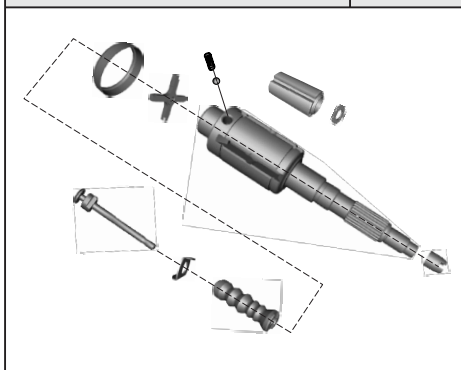

## Pictorial Index

**ALTERNET FUEL  
MF & BF OBD2A**

PLATE NO. : 7	PAGE NO.:
CYLINDER / PISTON	9

PLATE NO. : 9	PAGE NO.:
CAM SHAFT AND CHAIN TENSIONER	13,14

PLATE NO. : 11	PAGE NO.:
MAIN SHAFT	17,18

PLATE NO. : 8	PAGE NO.:
CYLINDER HEAD	11,12