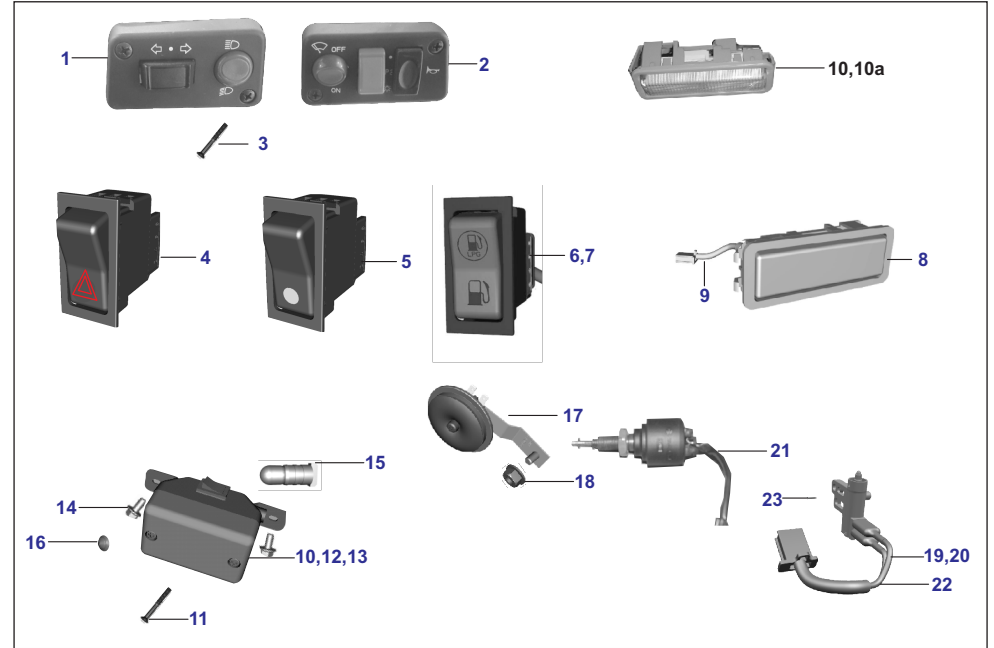

PLATE NO. 81: SWITCHES

ALTERNET FUEL
MF & BF OBD2A

No.	Part No.	Description	RE			Z			XWIDE		C	Remarks
			AU	AF	AM	AZ	RA	AT	AT1	AN		
1	AF201334	Switch Control LH	1	1	1	1	1	1	1	1		
2	AF201335	Switch Control RH	1	1	1	1	1	1	1	1		
3	AL201062	Screw switch Alt KBBA0425	4	4	4	4	4	4	4	4		
4	AB201077	Hazard switch	1	1	1	1	1	1	1	1		
5	AL201031	Switch 2 position	1	1	1	1	1	1	1	1		
6	AF201298	Switch Selector Fuel- BF	-	1	-	1	-	1	-	1		
7	AM201225	Switch Selector Fuel- BF	-	-	1	-	1	-	1	-		
8	24201415	Cabin light assly with lamp	1	1	1	-	-	-	-	-		
9	24201416	Cable Assembly(Cabin Light)	1	1	1	-	-	-	-	-		
10	AA201305	Lamp Engine Cabin - RE	1	1	1	-	-	-	-	-		
11	LBU00063	Screw Truss-M4X0.7(Tail lamp)	2	2	2	-	-	-	-	-		
12	AL201039	Lamp (light) Assembly - Cabin	-	-	-	1	1	1	1	1		
13	AP201058	Cabin light assembly	-	-	-	1	1	1	1	1		
14	KADA0510	Bolt Flanged	2	2	2	2	2	2	2	2		
15	24201515	Bulb 12v,10w,capless cabin	1	1	1	1	1	1	1	1		
16	BH111092	Grommet wiring harness FL	2	2	2	2	2	2	2	2		
17	AA201239	Horn DC 12v with transil diode	1	1	1	1	1	1	1	1		
18	39229515	Nut flanged	1	1	1	1	1	1	1	1		
19	DJ201109	Switch Brake	1	1	1	1	1	1	1	1		
20	AA201332	Switch Assembly Reverse	1	-	-	1	1	1	1	1		
21	AF201094	Brake switch	1	1	1	1	1	1	1	1		
22	24201420	Cable Assembly(Reverse Switch)	-	1	1	-	-	-	-	-		
23	KBBC0512	Screw Pan Cross	2	2	2	2	2	2	2	2		

AU - RE PET
AF - RE CNG
AM - RE LPG

AZ - Maxima Z CNG
RA - Maxima ZLPG

AT - Maxima XWIDE CNG
AT1 - Maxima XWIDE LPG
AN - Maxima C CNG