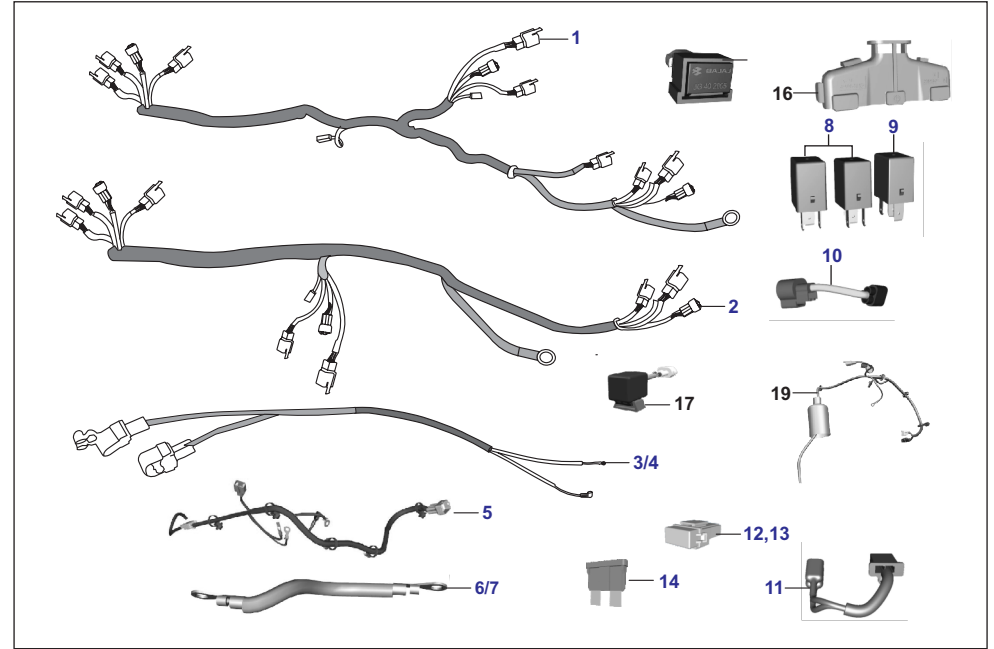

PLATE NO. 77: HARNESS

ALTERNET FUEL
MF & BF OBD2A

No.	Part No.	Description	RE			Z		XWIDE		C	Remarks
			AU	AF	AM	AZ	RA	AT	AT1	AN	
2	RA402269	Harness Wiring Rear BF	-	-	-	-	1	-	-	-	
2	RA402273	Harness Wiring Rear MF	-	-	-	-	1	-	-	-	
2	AT402324	Harness Wiring Rear BF	-	-	-	-	-	1	-	-	
2	AT402323	Harness Wiring Rear BF	-	-	-	-	-	-	1	-	
2	AN201286	Harness Wiring Rear BF	-	-	-	-	-	-	-	1	
3	AF201273	Cable Battery Positive	1	1	1	-	-	-	-	-	
3	AZ402243	Cable Battery Positive	-	-	-	1	1	-	-	-	
3	AT402236	Cable Battery	-	-	-	-	-	1	1	-	
4	AA201391	Cable Battery Negative	1	1	1	-	-	-	-	-	
5	AZ402218	Cable Earth	-	-	-	1	1	-	-	-	
6	AA201380	Cable Earth - Engine To Chassis	1	1	1	1	1	-	-	-	
6	24201616	Cable Earth-engine To Chassis	-	-	-	-	-	1	1	1	
7	AM201185	Cable Earth Engine-chassis	-	-	-	1	1	-	-	-	
8	JL403000	Interlock Relay	2	2	2	2	2	2	2	-	
8	JF403000	Relay Interlock	-	-	-	-	-	-	-	3	
9	JY401410	Resistor Unit	-	1	-	1	-	1	-	1	
10	AF201267	Cable Sensor Temperature	1	1	1	1	1	1	1	1	
11	AA201331	Harness Revrese Switch	1	-	-	1	1	1	1	1	

AU - RE PET
AF - RE CNG
AM - RE LPG

AZ - Maxima Z CNG
RA - Maxima Z LPG

AT - Maxima XWIDE CNG
AT1 - Maxima XWIDE LPG
AN - Maxima C CNG