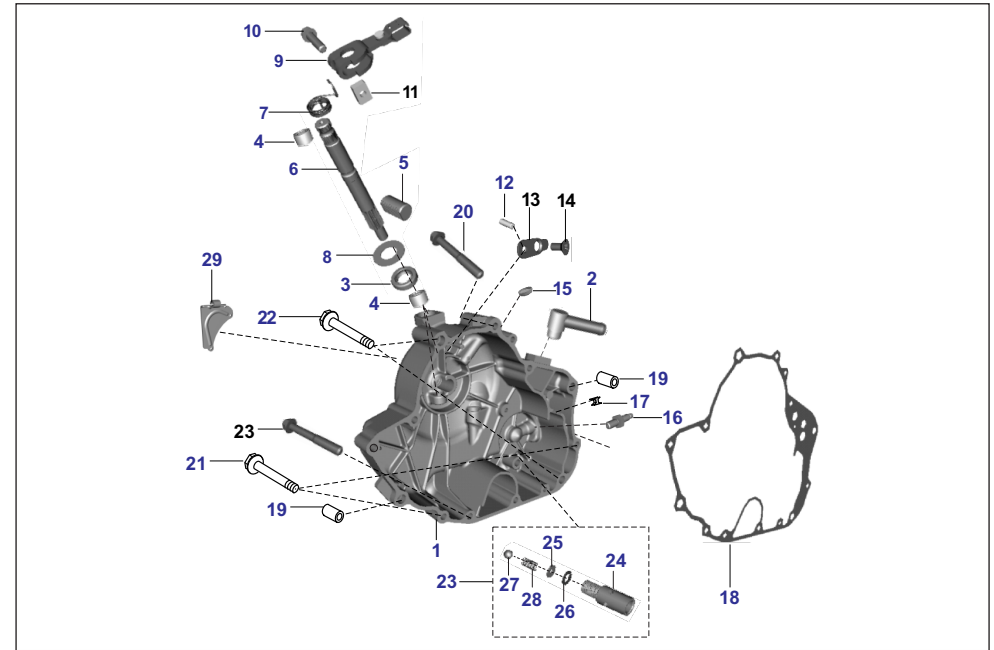

PLATE NO. 5: CLUTCH COVER

ALTERNET FUEL
MF & BF OBD2A

No.	Part No.	Description	RE			Z		XWIDE		C	Remarks
			AU	AF	AM	AZ	RA	AT	AT1	AN	
18	AN101186	Gasket, Clutch Cover	1	1	1	1	1	1	1	1	
19	39100006	Pin - Hollow Dowel	2	2	2	2	2	2	2	2	
20	KAED0640	Bolt-flanged-small	5	5	5	5	5	5	5	5	
21	KAED0665	Bolt-flanged-small	4	4	4	4	4	4	4	4	
22	39172104	Bolt - Flanged	3	3	3	3	3	3	3	3	
23	AA101883	Valve Pressure Relief Assembly	1	1	1	1	1	1	1	1	
24	AA101884	Valve Pressure Relief	1	1	1	1	1	1	1	1	
25	DK101472	Washer Pressure Relief Valve	1	1	1	1	1	1	1	1	
26	39254717	Circlip - Internal	1	1	1	1	1	1	1	1	
27	KMAA0800	Ball Steel	1	1	1	1	1	1	1	1	
28	DK101449	Spring Relief Valve (4 BAR)	1	1	1	1	1	1	1	1	
29	AA101939	Bracket Cable Clutch	1	1	1	1	1	1	1	1