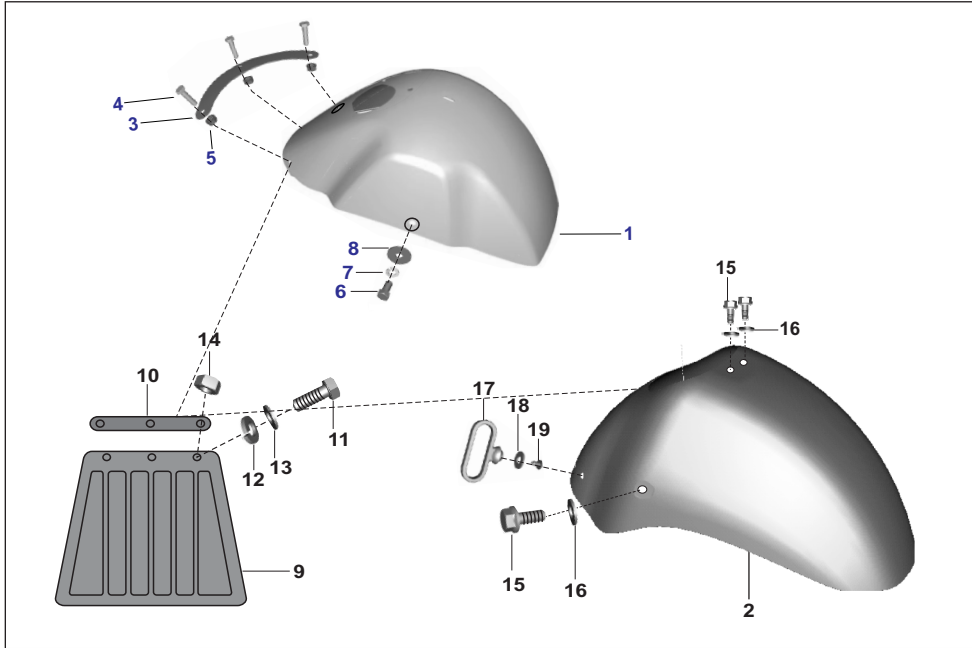

No.	Part No.	Description	RE			Z		XWIDE		C	Remarks
			AU	AF	AM	AZ	RA	AT	AT1	AN	
1	52244040	Mudguard Assembly Front	1	1	1	-	-	-	-	-	
2	52BB0075	Mudguard Assembly Front	-	-	-	1	1	1	1	1	
3	AB161182	Plate Check Fr Mud Mounting	1	1	1	-	-	-	-	-	
4	KAAG0625	Bolt	3	3	3	-	-	-	-	-	
5	KCGD0606	Nut Hex Flanged	3	3	3	3	3	3	3	3	
6	KAAF0820	Bolt M8X1.25	1	1	1	-	-	-	-	-	
7	KDDB0815	Washer Sp Thn	1	1	1	1	1	1	1	1	
8	KDBB0818	Plain Washer	1	1	1	-	-	-	-	-	
9	24230185	Mudflap	1	1	1	-	-	-	-	-	
9	BB221015	Mudflap front	-	-	-	1	1	1	1	1	
10	24161176	Strip For Front Mudguard Flap	1	1	1	1	1	1	1	1	
11	KAAA0514	Bolt	3	3	3	3	3	3	3	3	
12	KDBA0613	Washer_plain	3	3	3	3	3	3	3	3	
13	LDB00019	Washer Plain	3	3	3	3	3	3	3	3	
14	KCAA0504	Nut Hex Thick	3	3	3	3	3	3	3	3	
15	KADT0616	Bolt Flanged	-	-	-	-	-	4	4	-	
16	LDB00014	Washer Plain	-	-	-	4	4	4	4	4	

AU - RE PET
AF - RE CNG
AM - RE LPG

AZ - Maxima Z CNG
RA - Maxima Z LPG

AT - Maxima XWIDE CNG
AT1 - Maxima XWIDE LPG
AN - Maxima C CNG