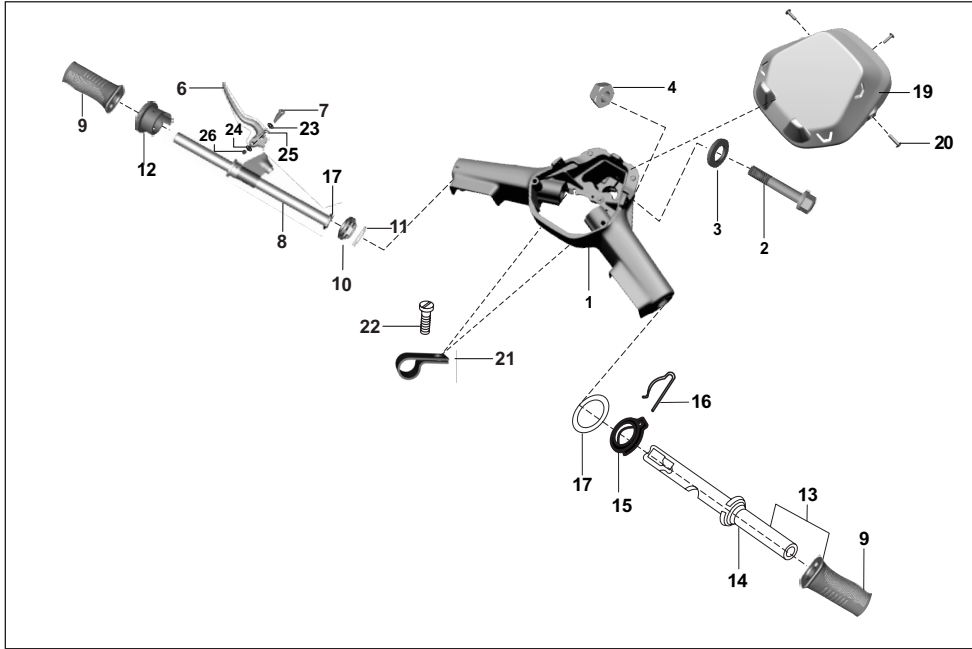

PLATE NO. 53: HANDLE BAR

ALTERNET FUEL
MF & BF OBD2A

No.	Part No.	Description	RE			Z		XWIDE		C	Remarks
			AU	AF	AM	AZ	RA	AT	AT1	AN	
1	AZ151011	Handlebar	1	1	1	1	1	1	1	1	
2	39137704	Hex. bolt with collar	1	1	1	1	1	1	1	1	
3	39020111	Plain washer	1	1	1	1	1	1	1	1	
4	LCA00010	Nut hex thik-M10	1	1	1	1	1	1	1	1	
5	24181067	Clutch cable guide (Boot)	-	-	-	-	-	-	-	-	
6	AA191032	Lever clutch	1	1	1	1	1	1	1	1	
7	24191105	Lever clutch screw	1	1	1	1	1	1	1	1	
8	BB191067	Tube Assembly Gear Control	1	1	1	1	1	1	1	1	
9	6191089	Grip hand gear control	2	2	2	2	2	2	2	2	
10	24191184	Gear control pulley	1	1	1	1	1	1	1	1	
11	24191185	Spring clip	1	1	1	1	1	1	1	1	
12	AF191079	Ring Indicator Gear	1	1	1	1	1	1	1	1	
13	AZ161010	Assembly Tube Gas Control	1	1	1	1	1	1	1	1	
14	AZ161011	Tube Assembly Gas Control	1	1	1	1	1	1	1	1	
15	24191101	Pulley gas control	1	1	1	1	1	1	1	1	
16	CM191049	Spring clip	1	1	1	1	1	1	1	1	
17	39094111	Plain washer	2	2	2	2	2	2	2	2	

AU - RE PET
AF - RE CNG
AM - RE LPG

AZ - Maxima Z CNG
RA - Maxima Z LPG

AT - Maxima XWIDE CNG
AT1 - Maxima XWIDE LPG
AN - Maxima C CNG