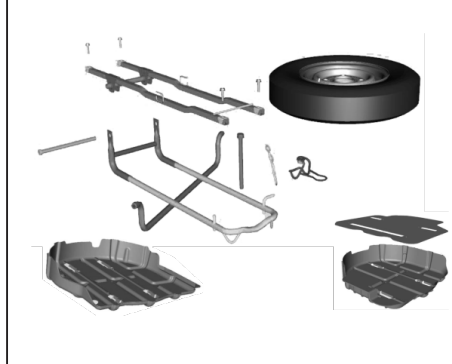

## Pictorial Index

ALTERNET FUEL  
MF & BF OBD2A

PLATE NO. : 55	PAGE NO.:
SPARE WHEEL	89

PLATE NO. : 57	PAGE NO.:
DASHBOARD	91 to 93

PLATE NO. : 59	PAGE NO.:
CABIN	97,98

PLATE NO. : 56	PAGE NO.:
STEERING COVER	90