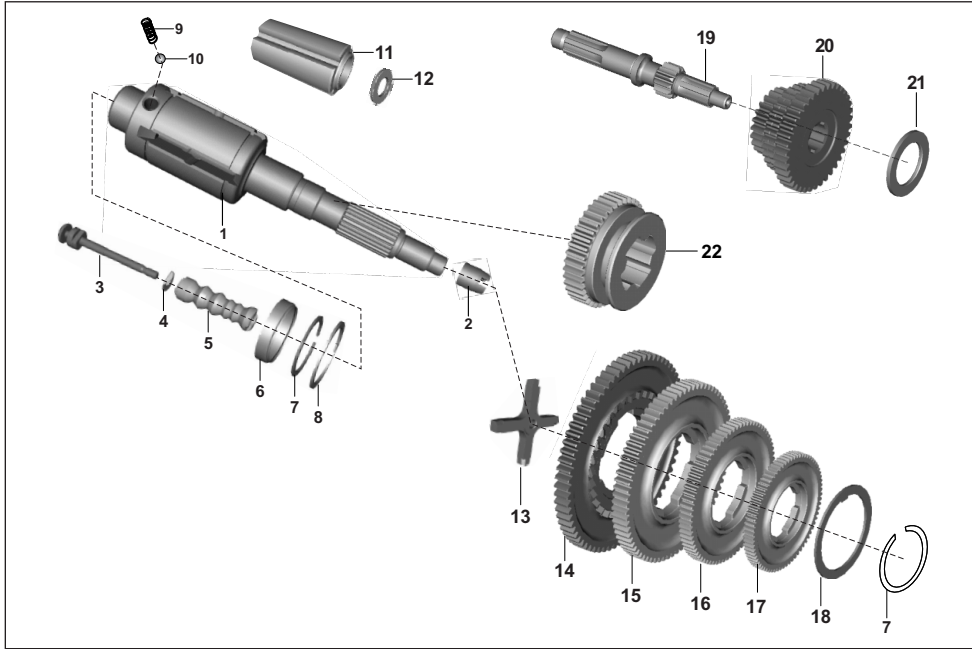

PLATE NO. 11: MAIN SHAFT

ALTERNET FUEL
MF & BF OBD2A

No.	Part No.	Description	RE		Z		XWIDE		C	Remarks	
			AU	AF	AM	AZ	RA	AT	AT1		AN
1	AZ551003	Shaft Main	1	1	1	1	1	1	1		
2	AA101295	Drive Bush	1	1	1	1	1	1	1		
3	AA101868	Guide Stem	1	1	1	1	1	1	1		
4	BA132045	Washer - Tab	1	1	1	1	1	1	1		
5	AA102164	Selector Gear	1	1	1	1	1	1	1		
6	AA101061	Cup - Gear Shifter	1	1	1	1	1	1	1		
7	21100711	Circlip	2	2	2	2	2	2	2		
8	1100711	Shoulder Ring 1	1	1	1	1	1	1	1		
8	1100712	Shoulder Ring 2	1	1	1	1	1	1	1		
8	1100713	Shoulder Ring 3	1	1	1	1	1	1	1		
8	1100714	Shoulder Ring 4	1	1	1	1	1	1	1		
8	1100715	Ring Shoulder No. 5	1	1	1	1	1	1	1		
9	AA102163	Spring Detent	2	2	2	2	2	2	2		
10	KMAA1000	Ball Steel	2	2	2	2	2	2	2		
11	AN101198	Sleeve, Mainshaft	1	1	1	1	1	1	1		
12	AN101200	Spacer, Sleeve	1	1	1	1	1	1	1		
13	AB101067	Cross	1	1	1	1	1	1	1		
14	AA102406	Gear Speed First	1	1	1	-	-	-	-		

AU - RE PET
AF - RE CNG
AM - RE LPG

AZ - Maxima Z CNG
RA - Maxima ZLPG

AT - Maxima XWIDE CNG
AT1 - Maxima XWIDE LPG
AN - Maxima C CNG