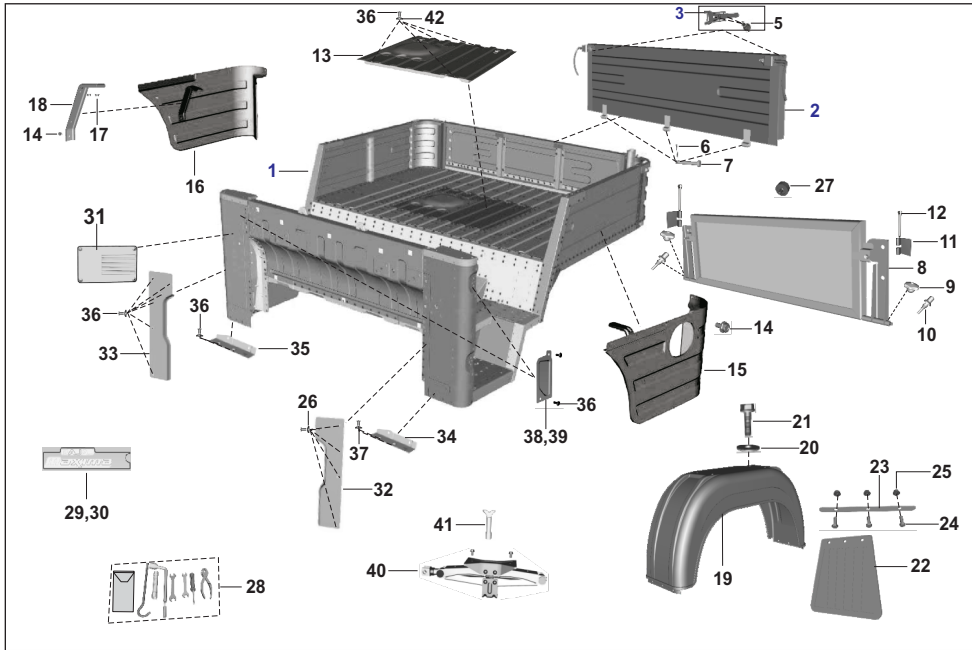

No.	Part No.	Description	RE			Z		XWIDE		C	Remarks
			AU	AF	AM	AZ	RA	AT	AT1	AN	
34	52AT0137	Cover Lower Front - LH	-	-	-	-	-	1	1	-	AT211439
35	52AT0138	Cover Lower Front RH-	-	-	-	-	-	1	1	-	AT211440
36	KBUA0614	Screw Truss	-	-	-	-	-	19	19	-	
37	KDBB1022	Washer_plain	-	-	-	-	-	4	4	-	
38	52AT0468	Cover Pillar B LH	-	-	-	-	-	1	1	-	
39	52AT0469	Cover Pillar B RH	-	-	-	-	-	1	1	-	
40	AT231005	Jack Assembly-screw	-	-	-	-	-	1	1	-	
41	BF231007	Nut Wing	-	-	-	-	-	1	1	-	
42	KDBB0818	Washer_plain	-	-	-	-	-	4	4	-