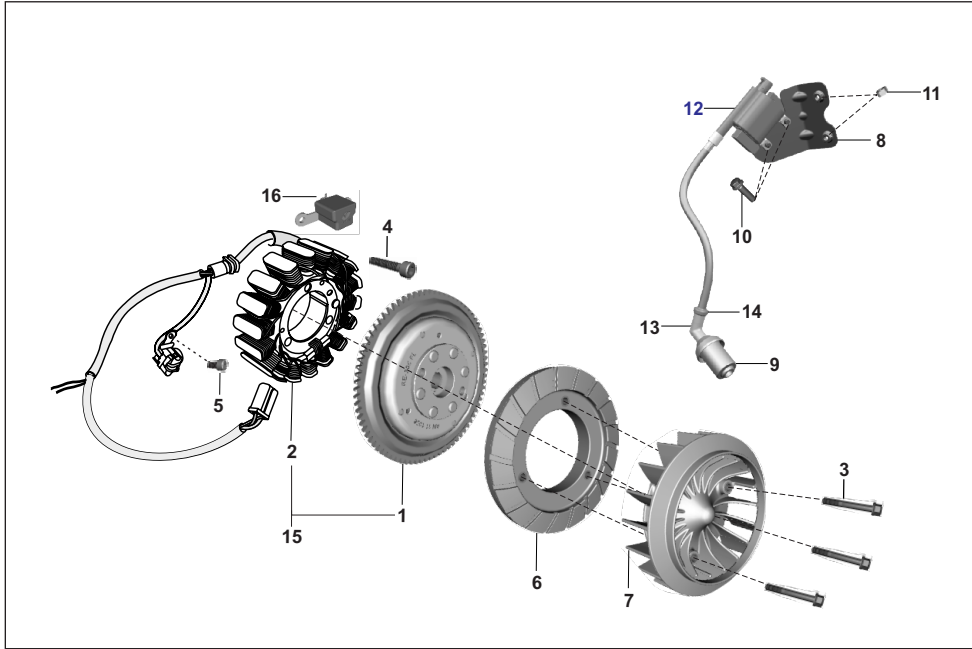

No.	Part No.	Description	RE			Z		XWIDE		C	Remarks
			AU	AF	AM	AZ	RA	AT	AT1	AN	
1	AF111073	Rotor Assembly	1	1	1	-	-	-	-	-	
1	AA111192	Rotor Assembly	-	-	-	1	1	1	1	1	
2	AA111194	Stator Assembly	1	1	1	1	1	1	1	1	
3	LAH00001	Bolt WSP	3	3	3	3	3	3	3	3	
4	AP101210	Bolt Socket	3	3	3	3	3	3	3	3	
5	AP101220	Hex. Socket Head Bolt 20L	2	2	2	2	2	2	2	2	
6	AZ601421	Base Fan	1	1	1	1	1	1	1	1	
7	AZ601403	Fan	1	1	1	1	1	1	1	1	
8	AF111113	Bracket Coil Ignition	1	1	1	-	-	-	-	-	
8	AZ111241	Bracket Assembly Coil Ignition	-	-	-	1	1	-	-	-	
8	AT111255	Bracket Assy Coil Ignition	-	-	-	-	-	1	1	1	
9	AF111117	Grommet Cap Plug Spark	1	1	1	1	1	1	1	1	
10	KAED0622	Bolt-flanged-small	2	2	2	-	-	-	-	-	
11	KCGD0606	Nut Hex Flanged	2	2	2	2	2	2	2	2	
12	AF111116	Coil Assembly Ignition	1	1	1	-	-	-	-	-	
12	AZ351222	Coil Assembly Ignition	-	-	-	1	1	-	-	-	
12	AT351213	Coil Assembly Ignition	-	-	-	-	-	1	1	1	

AU - RE PET
AF - RE CNG
AM - RE LPG

AZ - Maxima Z CNG
RA - Maxima Z LPG

AT - Maxima XWIDE CNG
AT1 - Maxima XWIDE LPG
AN - Maxima C CNG