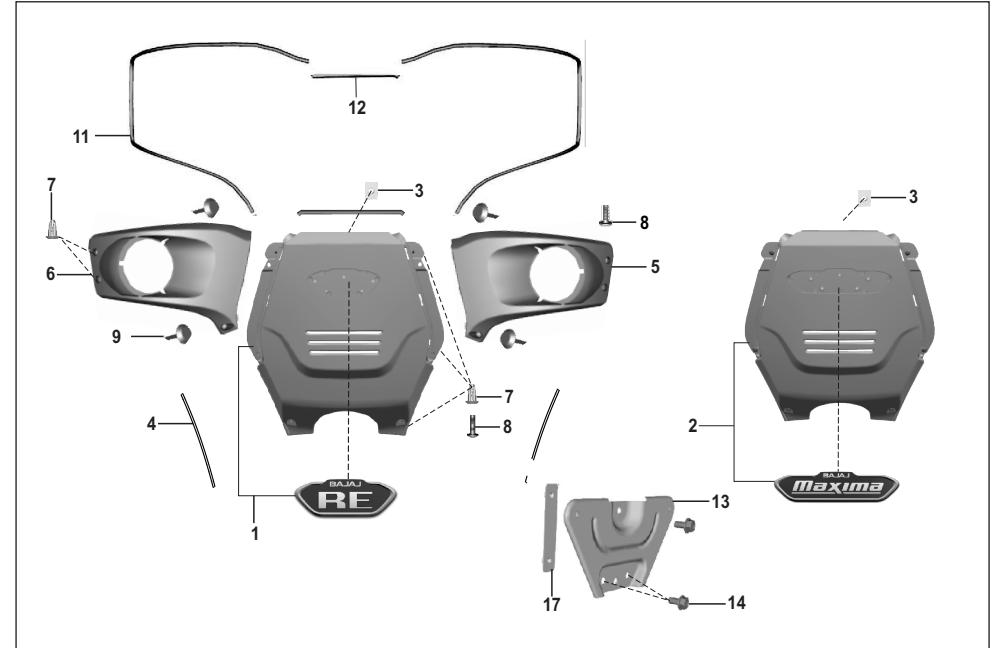

PLATE NO. 56: STEERING COVER

ALTERNET FUEL
MF & BF OBD2A

No.	Part No.	Description	RE			Z		XWIDE		C	Remarks
			AU	AF	AM	AZ	RA	AT	AT1	AN	
1	AF161770	Assembly steering cover	1	1	1	-	-	-	-	-	
2	AZ185011	Assembly cover steering	-	-	-	1	1	1	1	1	
3	24165214	Grommet Steering Cover	1	1	1	1	1	1	1	1	
4	AA161270	Beading st. Cover lower	2	2	2	2	2	2	2	2	
5	AA161190	Housing headlamp LH	1	1	1	1	1	-	-	-	
5	BB161096	Housing headlamp LH	-	-	-	-	-	1	1	1	
6	AA161191	Housing headlamp RH	1	1	1	1	1	-	-	-	
6	BB161097	Housing headlamp RH	-	-	-	-	-	1	1	1	
7	AL161236	Plug For blinker housing	10	10	10	10	10	10	10	10	
8	39177102	Screw-tapping 5 X 16	10	10	10	10	10	10	10	10	
9	BH111088	Grommet shield headlamp bkt	-	-	-	-	-	4	4	-	
11	AA161268	Beading housing h.l.	2	2	2	2	2	2	2	2	
12	AA161269	Beading st.cover upper	1	1	1	1	1	1	1	1	
13	AA231456	Bracket Plate Number	1	1	1	1	1	1	1	1	
14	LAG00007	Bolt WP M6X1	2	2	2	2	2	2	2	2	

AU - RE PET
AF - RE CNG
AM - RE LPG

AZ - Maxima Z CNG
RA - Maxima ZLPG

AT - Maxima XWIDE CNG
AT1 - Maxima XWIDE LPG
AN - Maxima C CNG