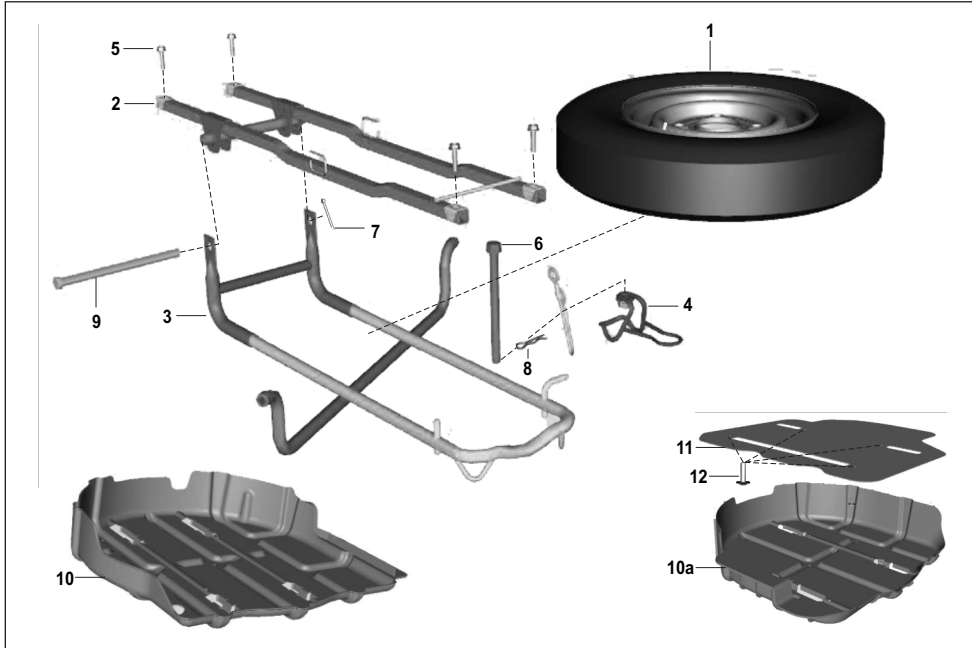

PLATE NO. 55: SPARE WHEEL

ALTERNET FUEL
MF & BF OBD2A

No.	Part No.	Description	RE			Z		XWIDE		C	Remarks
			AU	AF	AM	AZ	RA	AT	AT1	AN	
1	BH131028	Wheel Assembly	-	-	-	1	1	-	-	-	
1	AT131010	Wheel 3.00BX12H2	-	-	-	-	-	1	1	1	
2	AZ131005	Assly cross mbr sp wh mtg UG	-	-	-	1	1	-	-	-	
2	AT131407	Assly Cross Mbr Sp Wh Mtg	-	-	-	-	-	1	1	-	
3	AZ131415	Cradle Assembly Wheel Spare	-	-	-	1	1	-	-	-	
3	AT131401	Cradle Assly-spare Wheel MTG	-	-	-	-	-	1	1	-	
4	AZ131404	Hook cradle locking sp wh mtg UG	-	-	-	1	1	-	-	-	
4	AT131416	Hook Cradle Lock Spare Wh Mtg	-	-	-	-	-	1	1	-	
5	KADD0630	Bolt Flanged	-	-	-	4	4	-	-	-	
5	KADA0635	Bolt Flanged	-	-	-	-	-	4	4	-	
6	LAD00178	Bolt flange-M10	-	-	-	1	1	-	-	-	
6	LAD00188	Bolt Flange	-	-	-	-	-	1	1	-	
7	KHAE3220	Pin Cotter	-	-	-	1	1	-	-	-	
7	KHAA3228	Pin cotter	-	-	-	-	-	1	1	-	
8	KHBA0828	pin snap	-	-	-	1	1	1	1	-	
9	AZ131403	Pivot pin	-	-	-	1	1	-	-	-	
9	LHE00004	Pin Clevis With Hole	-	-	-	-	-	1	1	-	
10	AZ131416	Cover Wheel Spare	-	-	-	1	1	-	-	-	
10a	AT131419	Cover Wheel Spare	-	-	-	-	-	1	1	-	
11	AT131422	Cover Wheel Spare Top	-	-	-	-	-	1	1	-	
12	24231630	Screw	-	-	-	4	4	4	4	-	

AU - RE PET
AF - RE CNG
AM - RE LPG

AZ - Maxima Z CNG
RA - Maxima ZLPG

AT - Maxima XWIDE CNG
AT1 - Maxima XWIDE LPG
AN - Maxima C CNG