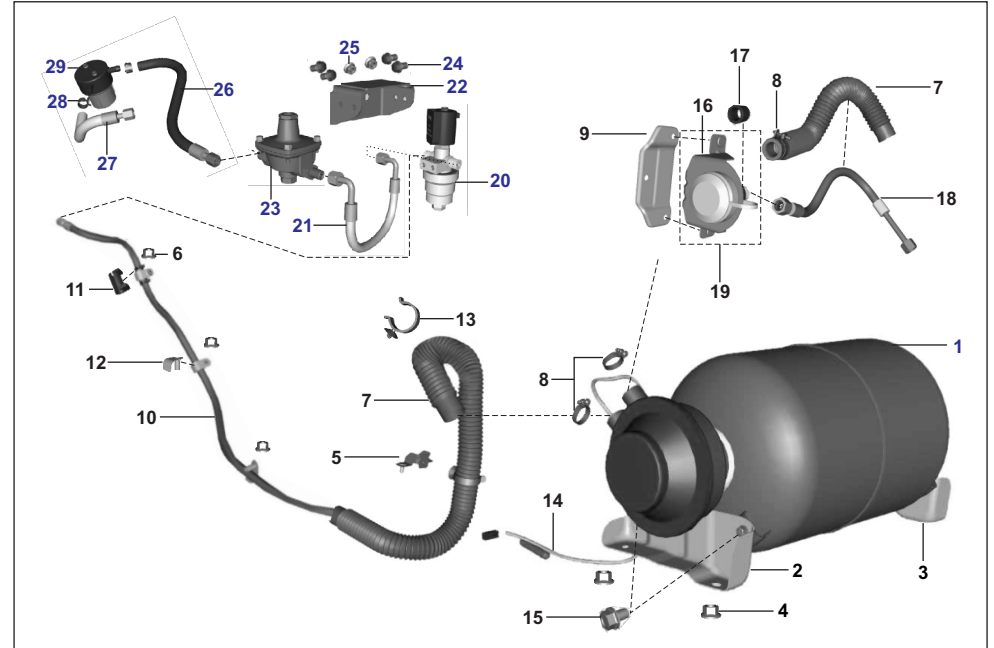

No.	Part No.	Description	RE			Z		XWIDE		C	Remarks
			AU	AF	AM	AZ	RA	AT	AT1	AN	
18	RA171800	Assly Hose Mfv To Filling UG	-	-	-	-	1	-	-	-	
19	RA172032	Assembly Filling Valve UG	-	-	-	-	1	-	-	-	
20	AM141067	Solenoid LPG	-	-	-	-	1	-	-	-	
21	RA172108	Hose Solenoid-Regulator	-	-	-	-	1	-	-	-	
22	AZ172090	Bracket Regulator	-	-	-	-	1	-	-	-	
23	BF172137	Regulator Low Pressure	-	-	-	-	1	-	-	-	
24	KAED0610	Bolt-flanged-small	-	-	-	-	4	-	-	-	
25	KCGD0808	Nut Hex Flanged	-	-	-	-	2	-	-	-	
26	RA172112	Hose Regulator-filter	-	-	-	-	1	-	-	-	
27	RA172113	Hose Filter-rail	-	-	-	-	1	-	-	-	
28	BA102258	Hose Clip- DIA.16.8 X 10	-	-	-	-	2	-	-	-	
29	BF172365	Filter- Matrix	-	-	-	-	1	-	-	-	
30	36RA0012	Matrix Filter Element -ORING	-	-	-	-	1	-	-	-	
31	36AM0011	Solenoid filter element with o ring	-	-	-	-	1	-	-	-	
32	36AF0057	Diaphragm Assly Kit	-	-	-	-	1	-	-	-	
33	36AF0030	Solenoid Filter LPG	-	-	-	-	1	-	-	-	

AU - RE PET
AF - RE CNG
AM - RE LPG

AZ - Maxima Z CNG
RA - Maxima ZLPG

AT - Maxima XWIDE CNG
AT1 - Maxima XWIDE LPG
AN - Maxima C CNG