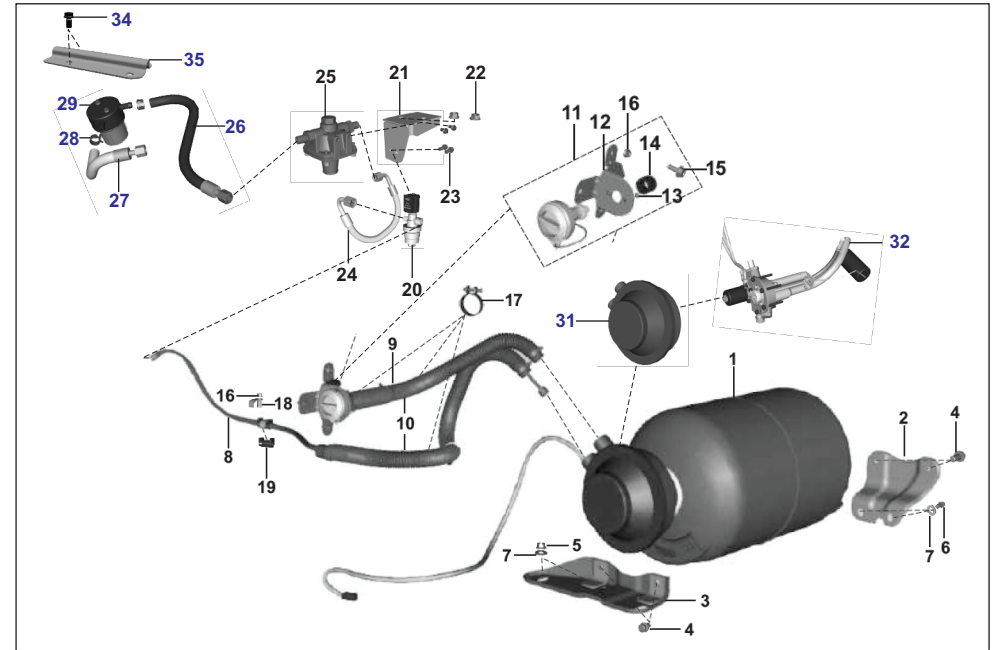

No.	Part No.	Description	RE		Z		XWIDE		C	Remarks	
			AU	AF	AM	AZ	RA	AT	AT1		AN
18	AZ172074	Clamp Assembly	-	-	-	-	-	1	-		
19	BF172103	Packing Rubber Metal Clamp	-	-	-	-	-	1	-		
20	AM141067	Solenoid LPG	-	-	-	-	-	1	-		
21	AT172146	Bracket Regulator	-	-	-	-	-	1	-		
22	KCGD0808	Nut Hex Flanged	-	-	-	-	-	1	-		
23	KAED0610	Bolt-flanged-small	-	-	-	-	-	2	-		
24	AT172144	Hose Solenoid-regulator	-	-	-	-	-	1	-		
25	BF172137	Regulator Low Pressure	-	-	-	-	-	1	-		
26	AT172187	Hose Filter-rail	-	-	-	-	-	1	-		
27	AT172141	Hose Regulator-filter	-	-	-	-	-	1	-		
28	AM141111	Clamp	-	-	-	-	-	2	-		
29	BF172365	Filter- Matrix	-	-	-	-	-	1	-		
30	36RA0012	Matrix Filter Element -O-ring	-	-	-	-	-	1	-		
31	24121418	Seal Box Assy.-ZERO DEG. MV	-	-	-	-	-	1	-		
32	AT172094	Valve Multifunction	-	-	-	-	-	1	-		
33	36AM0011	Solenoid filter element with o ring	-	-	-	-	-	1	-		
34	KAED0610	Bolt Flanged M6X1	-	-	-	-	-	2	-		
35	AT111281	Bracket Filter	-	-	-	-	-	1	-		

AU - RE PET
AF - RE CNG
AM - RE LPG

AZ - Maxima Z CNG
RA - Maxima ZLPG

AT - Maxima XWIDE CNG
AT1 - Maxima XWIDE LPG
AN - Maxima C CNG