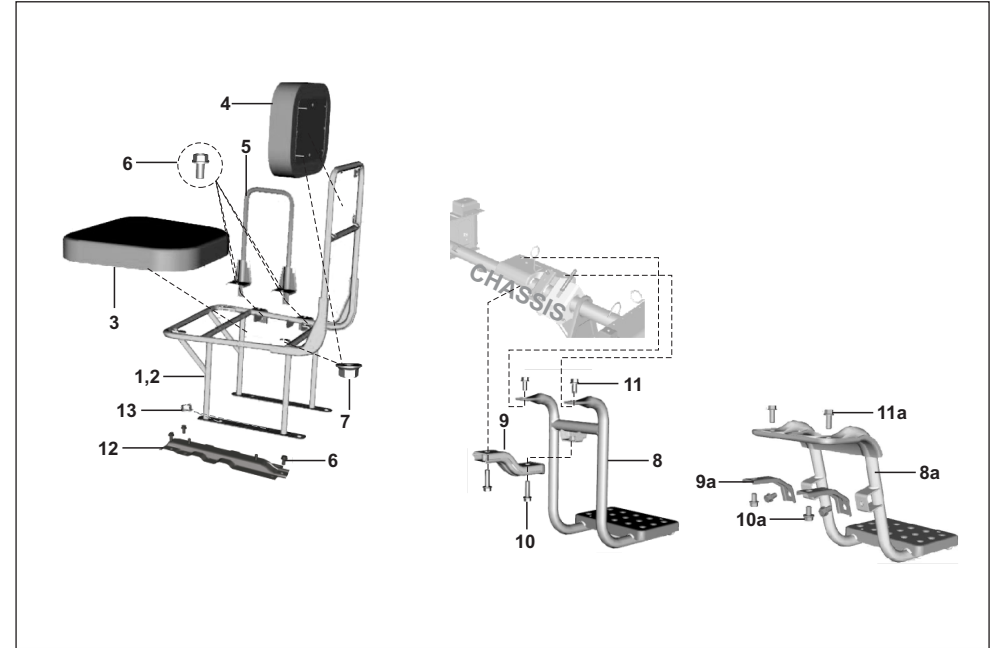

PLATE NO. 71: PASSENGER SEAT - D+5

ALTERNET FUEL
MF & BF OBD2A

No.	Part No.	Description	RE			Z		XWIDE		C	Remarks
			AU	AF	AM	AZ	RA	AT	AT1	AN	
1	AT191048	Frame Assly Seat Passenger RH II	-	-	-	-	-	1	1	-	D+5
2	AT191042	Frame Assly Seat Passenger LH II	-	-	-	-	-	1	1	-	D+5
3	AT191040	Seat Assbly Passenger II	-	-	-	-	-	2	2	-	D+5
4	AT191041	Backrest Assembly Passenger II	-	-	-	-	-	2	2	-	D+5
5	AT191049	Support Frame Seat Passenger II	-	-	-	-	-	2	2	-	D+5
6	KADA0816	Bolt Flanged	-	-	-	-	-	8	8	-	D+5
7	KCGC0505	Nut Hex Flanged	-	-	-	-	-	16	16	-	D+5
8a	AT113004	Step Assembly Rear	-	-	-	-	-	1	1	-	D+5
9a	AT113007	Bracket	-	-	-	-	-	2	2	-	D+5
10a	KADD1016	Bolt Flanged	-	-	-	-	-	2	2	-	D+5
11a	KADD1025	Bolt Flanged	-	-	-	-	-	2	2	-	D+5
12	AT211012	Member Seat	-	-	-	-	-	4	4	-	D+5
13	KCGA0808	Nut Hex Flanged	-	-	-	-	-	8	8	-	D+5

AU - RE PET
AF - RE CNG
AM - RE LPG

AZ - Maxima Z CNG
RA - Maxima ZLPG

AT - Maxima XWIDE CNG
AT1 - Maxima XWIDE LPG
AN - Maxima C CNG