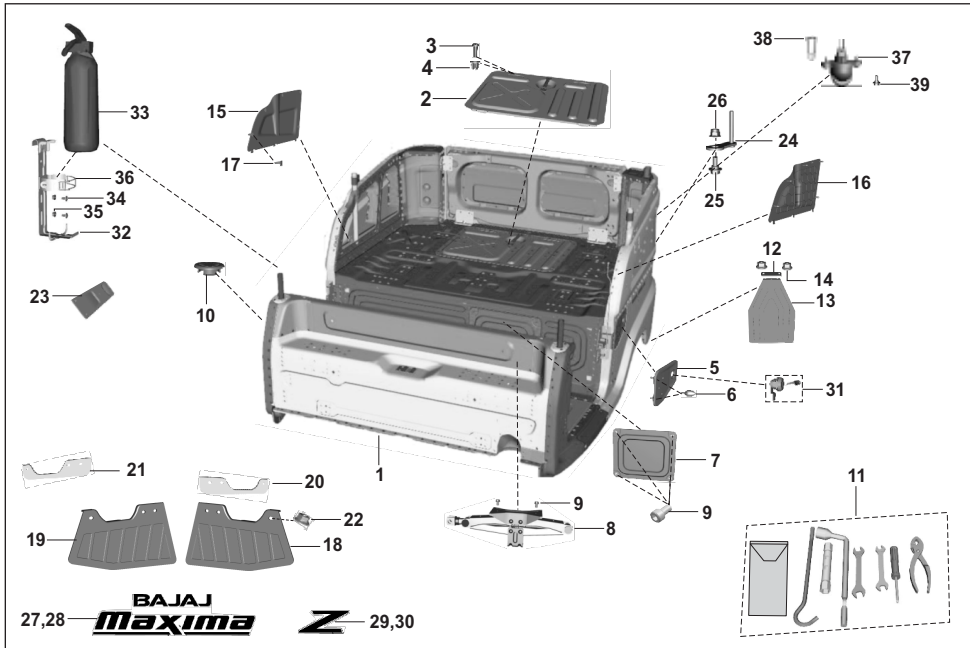

No.	Part No.	Description	RE			Z		XWIDE		C	Remarks
			AU	AF	AM	AZ	RA	AT	AT1	AN	
1	52AZ0432	Ed Coated Body Assly	-	-	-	1	1	-	-	-	(AZ211042)
2	52BH0210	Door engine access - Z -	-	-	-	2	2	-	-	-	(AZ211329)
3	KBUC0516	Screw - Truss - M5 X 16L, 4.8	-	-	-	4	4	-	-	-	
4	AL161509	Grommet screw eng door	-	-	-	4	4	-	-	-	
5	52AZ0178	Door assembly fuel filling	-	-	-	1	1	-	-	-	(AZ241002)
6	6221028	Shockabsorber Pad	-	-	-	2	2	-	-	-	
7	52AZ0174	Cover Battery Access UG-	-	-	-	1	1	-	-	-	(AZ211049)
8	BB221004	Jack assly.	-	-	-	1	1	-	-	-	
9	KADD0612	Bolt Flanged	-	-	-	8	8	-	-	-	
10	AZ182403	Cap Spare Wheel Mtg Cutout Ug	-	-	-	1	1	-	-	-	
11	AZ231005	Toolkit	-	-	-	1	1	-	-	-	
12	BH181402	Plate for mudflap	-	-	-	2	2	-	-	-	
13	AZ181401	Flap Mud-rear	-	-	-	1	1	-	-	-	
14	DS151094	Nut Hex Flanged M6X1	-	-	-	4	4	-	-	-	
15	AZ182402	Trim Pad Pass Body RH UG	-	-	-	1	1	-	-	-	
16	AZ182401	Trim Pad Pass Body LH UG	-	-	-	1	1	-	-	-	
17	BF241152	Rivet Plastic Door Edge Beading	-	-	-	10	10	-	-	-	
18	BB161244	Mudflap rear LH	-	-	-	1	1	-	-	-	
19	BB161245	Mudflap rear RH	-	-	-	1	1	-	-	-	

No.	Part No.	Description	RE			Z		XWIDE		C	Remarks
			AU	AF	AM	AZ	RA	AT	AT1	AN	
20	BH181405	Plate mudflap support LH	-	-	-	1	1	-	-	-	
21	BH181406	Plate mudflap support RH	-	-	-	1	1	-	-	-	
22	KCGA0505	Nut hex flanged	-	-	-	6	6	-	-	-	
23	AZ181204	Cover Trim	-	-	-	2	2	-	-	-	
24	BH211201	Assly Plate Link Frame Body	-	-	-	1	1	-	-	-	
25	GF161156	Bolt Step-M6X1-OLIVE	-	-	-	1	1	-	-	-	
26	KCKA0609	Nut Nyloc Flanged	-	-	-	1	1	-	-	-	
27	AZ233013	Label BAJAJ MAXIMA-black	-	-	-	1	1	-	-	-	
28	AZ233012	Label BAJAJ MAXIMA-white	-	-	-	1	1	-	-	-	
29	AZ233014	Label Z-MAXIMA black	-	-	-	1	1	-	-	-	
30	AZ233015	Label Z-MAXIMA white	-	-	-	1	1	-	-	-	
31	36AZ0051	Door fuel filling lock with key	-	-	-	1	1	-	-	-	
32	AF221022	Assly Bracket Fire Exting MTG	-	-	-	1	1	-	-	-	
33	AF221005	Extinguisher Fire Safex	-	-	-	1	1	-	-	-	
34	KBUA0612	Screw Truss	-	-	-	2	2	-	-	-	
35	KCGA0606	Nut Hex Flanged	-	-	-	2	2	-	-	-	
36	AS230005	Clamp	-	-	-	1	1	-	-	-	
37	BH401016	Lamp Plate Number	-	-	-	1	1	-	-	-	
38	JD401032	Bulb 12v 5w E-marked	-	-	-	1	1	-	-	-	
39	59010005	Screw Truss	-	-	-	2	2	-	-	-