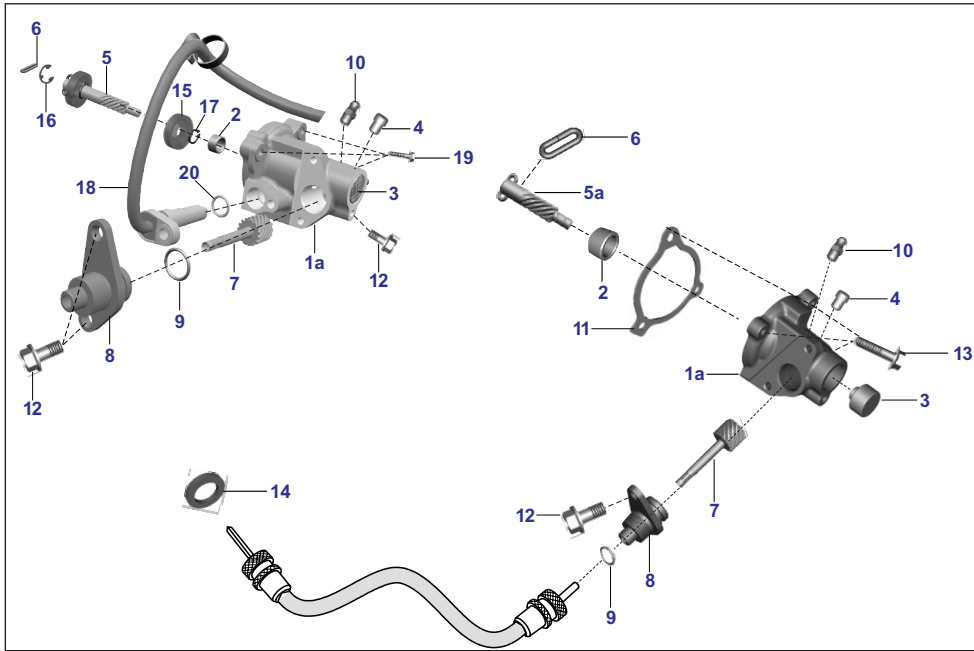

PLATE NO. 15: FARE METER DRIVE UNIT

ALTERNET FUEL
MF & BF OBD2A

No.	Part No.	Description	RE			Z		XWIDE		C	Remarks
			AU	AF	AM	AZ	RA	AT	AT1	AN	
1	AZ552600	Housing Faremeter	1	1	1	-	-	-	-	-	
1a	AA101745	Housing - Faremeter	-	-	-	1	1	1	1	1	
2	24131007	Bush	1	1	1	1	1	1	1	1	
3	24131008	Plug	1	1	1	1	1	1	1	1	
4	3170109	Pin	1	1	1	1	1	1	1	1	
5	AF101520	Pinion Assembly Faremeter	1	1	1	-	-	-	-	-	with wire fitted
5a	AA101750	Assembly Pinion-Faremeter	-	-	-	1	1	1	1	1	with wire & magnet
6	24131003	Wire	1	1	1	1	1	1	1	1	
7	AZ552604	Gear - Fare Meter	1	1	1	1	1	1	1	1	
8	AA101742	Bush - Faremeter	1	1	1	1	1	1	1	1	
9	39158721	Ring - O	1	1	1	1	1	1	1	1	
10	23161305	Nipple - Grease	1	1	1	1	1	1	1	1	
11	AA131004	Gasket - Faremeter Housing	1	1	1	1	1	1	1	1	
12	KADA0512	Bolt Flanged	3	3	3	3	3	3	3	3	
13	KADD0520	Bolt Flanged M5 L12	-	-	-	3	3	3	3	3	
14	AA101747	Seal Rubber-faremeter	1	1	1	1	1	1	1	1	
15	AF201249	Ring Magnet	1	1	1	-	-	-	-	-	
16	KECA9008	Circlip External	1	1	1	-	-	-	-	-	

AU - RE PET
AF - RE CNG
AM - RE LPG

AZ - Maxima Z CNG
RA - Maxima ZLPG

AT - Maxima XWIDE CNG
AT1 - Maxima XWIDE LPG
AN - Maxima C CNG