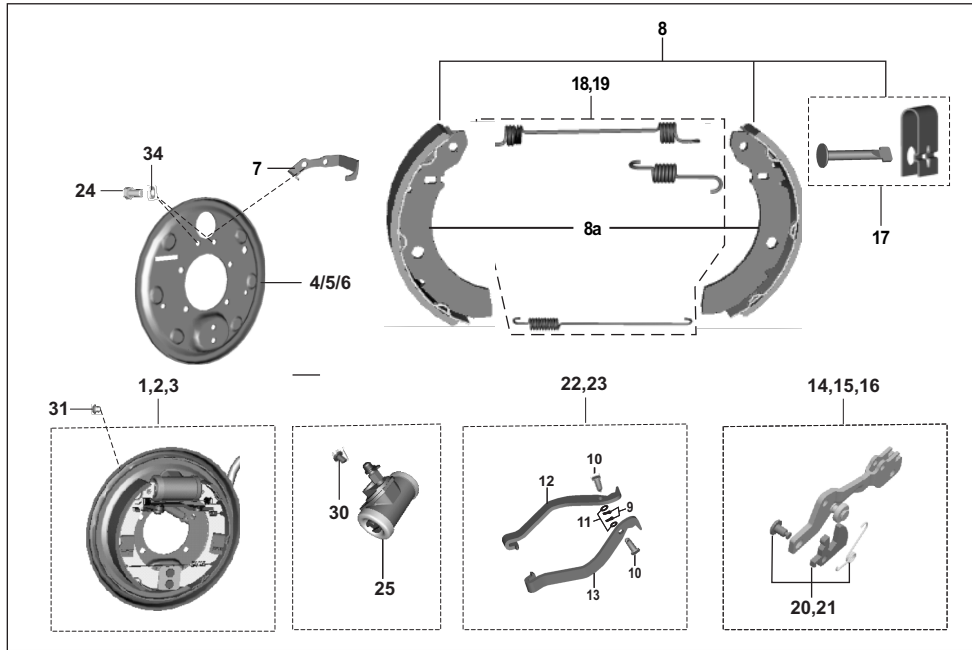

No.	Part No.	Description	RE			Z		XWIDE		C	Remarks
			AU	AF	AM	AZ	RA	AT	AT1	AN	
1	AH131888	Panel Assembly Brake Front	1	1	1	-	-	-	-	-	
1	AZ131834	Panel assembly brake front	-	-	-	1	1	-	-	-	
2	AA151069	Panel Assembly Brake Rear RH	1	1	1	-	-	-	-	-	
2	AZ131836	Panel assembly brake rear RH	-	-	-	1	1	-	-	-	
3	AA151071	Panel Assembly Brake Rear LH	1	1	1	-	-	-	-	-	
3	AZ131835	Panel assembly brake rear LH	-	-	-	1	1	-	-	-	
4	AP151017	Back plate front	1	1	1	-	-	-	-	-	
4	36AZ0079	Back plate front	-	-	-	1	1	-	-	-	
5	24151174	Back plate assly. LH	1	1	1	-	-	-	-	-	
5	36AZ0077	Back plate assly lh finished-Z	-	-	-	1	1	-	-	-	
6	24151178	Back panel assly RH	1	1	1	-	-	-	-	-	
6	36AZ0079	Back plate assly rh finished-Z	-	-	-	1	1	-	-	-	
7	24151245	Bracket hose guide front	1	1	1	1	1	-	-	-	
8	24151268	Brake shoe kit (ask lining) RR	2	2	2	-	-	-	-	-	
8	36AA4144	Brake shoe spring kit Fr.- RE	1	1	1	-	-	-	-	-	
8	36AZ0080	Brake shoe spring kit Fr.- Z	-	-	-	1	1	-	-	-	
8	36AZ0076	Brake shoe with hbl lh kit-Z	-	-	-	1	1	-	-	-	

AU - RE PET
AF - RE CNG
AM - RE LPG

AZ - Maxima Z CNG
RA - Maxima ZLPG

AT - Maxima XWIDE CNG
AT1 - Maxima XWIDE LPG
AN - Maxima C CNG