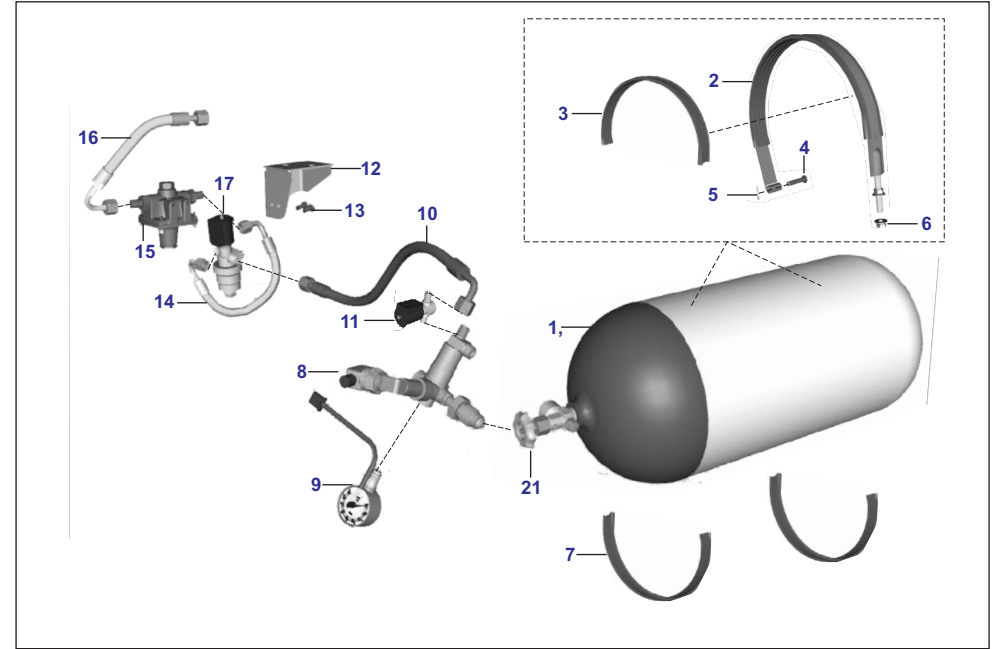

No.	Part No.	Description	RE			Z			XWIDE		C	Remarks
			AU	AF	AM	AZ	RA	AT	AT1	AN		
18	36AF0057	Diaphragm Assly Kit	-	-	-	-	-	-	-	1		
19	36AF0030	Solenoid Filter CNG	-	-	-	-	-	-	-	1		
20	AN141041	Cylinder CNG	-	-	-	-	-	-	-	1		
21	AF141122	Valve CNG	-	-	-	-	-	-	-	1		
22	36AZ0091	Kit Reducer HPR-Solenoid	-	-	-	-	-	-	-	1		

AU - RE PET
AF - RE CNG
AM - RE LPG

AZ - Maxima Z CNG
RA - Maxima ZLPG

AT - Maxima XWIDE CNG
AT1 - Maxima XWIDE LPG
AN - Maxima C CNG