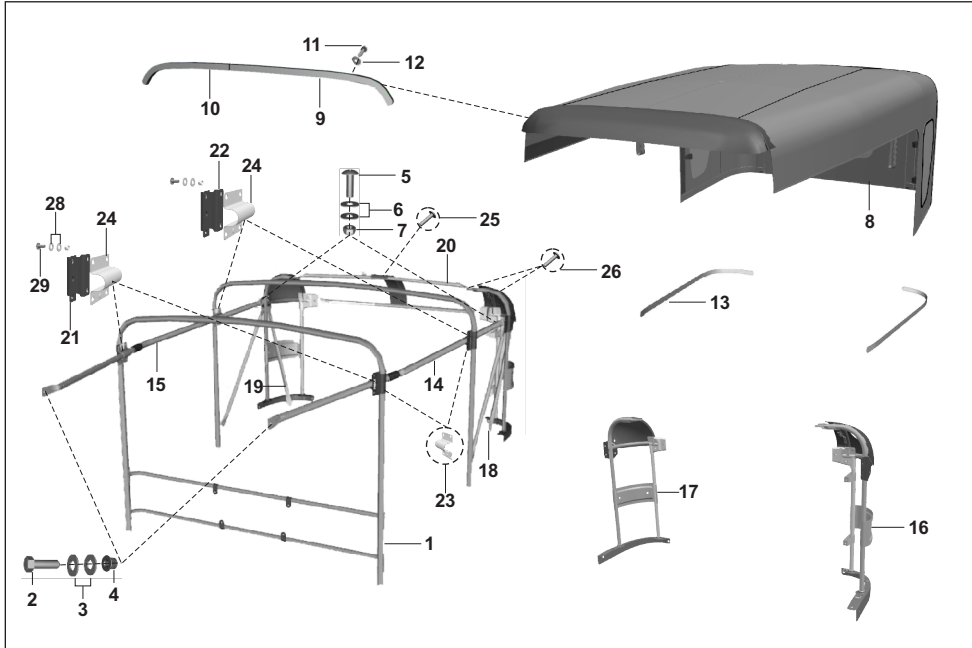

PLATE NO. 75: HOOD FRAME ASSLY - Z

ALTERNET FUEL
MF & BF OBD2A

No.	Part No.	Description	RE			Z		XWIDE		C	Remarks
			AU	AF	AM	AZ	RA	AT	AT1	AN	
1	AZ211093	Assly hood frame Z	-	-	-	1	1	-	-	-	
2	KAAA0825	Bolt	-	-	-	2	2	-	-	-	
3	KDBB1022	Washer_plain	-	-	-	4	4	-	-	-	
4	KCKA0811	Nut nyloc flanged	-	-	-	2	2	-	-	-	
5	KBUA0620	Screw truss	-	-	-	12	12	-	-	-	
6	39130911	Plain washer	-	-	-	12	12	-	-	-	
7	39135315	Nut nyloc M6X1	-	-	-	22	22	-	-	-	
8	AY213003	Hood Assembly Black With TSW	-	-	-	1	1	-	-	-	Alt-52BH0443
9	24231772	Stick assembly - hood	-	-	-	1	1	-	-	-	
10	24231775	Stick assembly - hood	-	-	-	1	1	-	-	-	
11	KBRA4819	Screw tapping pan cross	-	-	-	7	7	-	-	-	
12	KDBB0512	Washer Plain	-	-	-	7	7	-	-	-	
13	24231871	Strip Hood Fixing	-	-	-	2	2	-	-	-	
14	AZ211094	Assely Hood Pipe Side LH UG	-	-	-	1	1	-	-	-	
15	AZ211098	Assly Hood Pipe Side RH UG	-	-	-	1	1	-	-	-	
16	AZ213050	Pillar Assembly D LH	-	-	-	1	1	-	-	-	
17	AZ213051	Pillar Assembly D RH	-	-	-	1	1	-	-	-	

AU - RE PET
AF - RE CNG
AM - RE LPG

AZ - Maxima Z CNG
RA - Maxima Z LPG

AT - Maxima XWIDE CNG
AT1 - Maxima XWIDE LPG
AN - Maxima C CNG