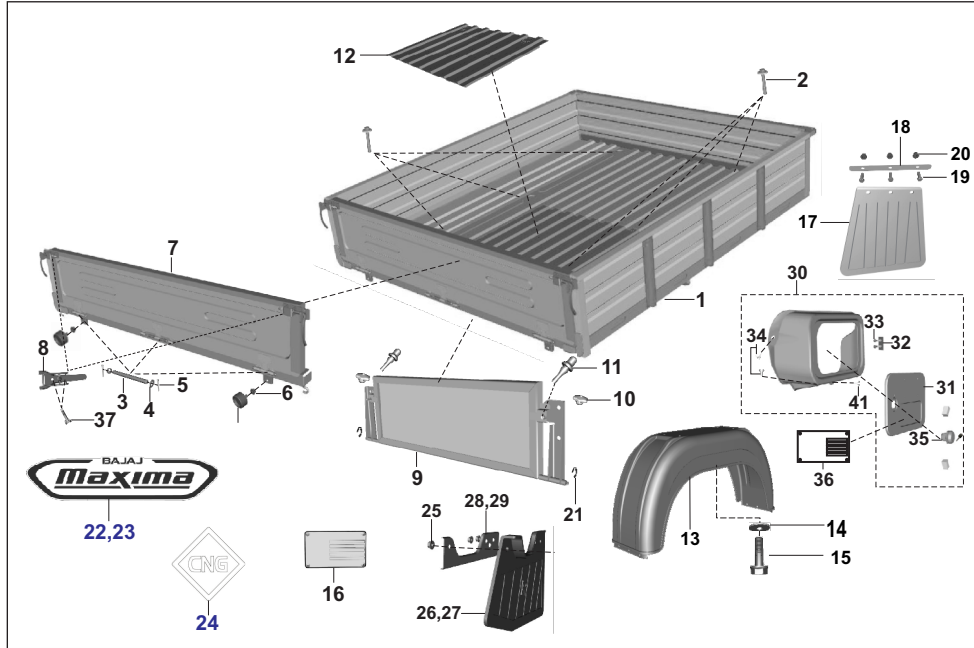

AU - RE PET  
AF - RE CNG  
AM - RE LPG

AZ - Maxima Z CNG  
RA - Maxima ZLPG

AT - Maxima XWIDE CNG  
AT1 - Maxima XWIDE LPG  
AN - Maxima C CNG

PLATE NO. 67: TRAY BODY

ALTERNET FUEL  
MF & BF OBD2A

PLATE NO. 67: TRAY BODY