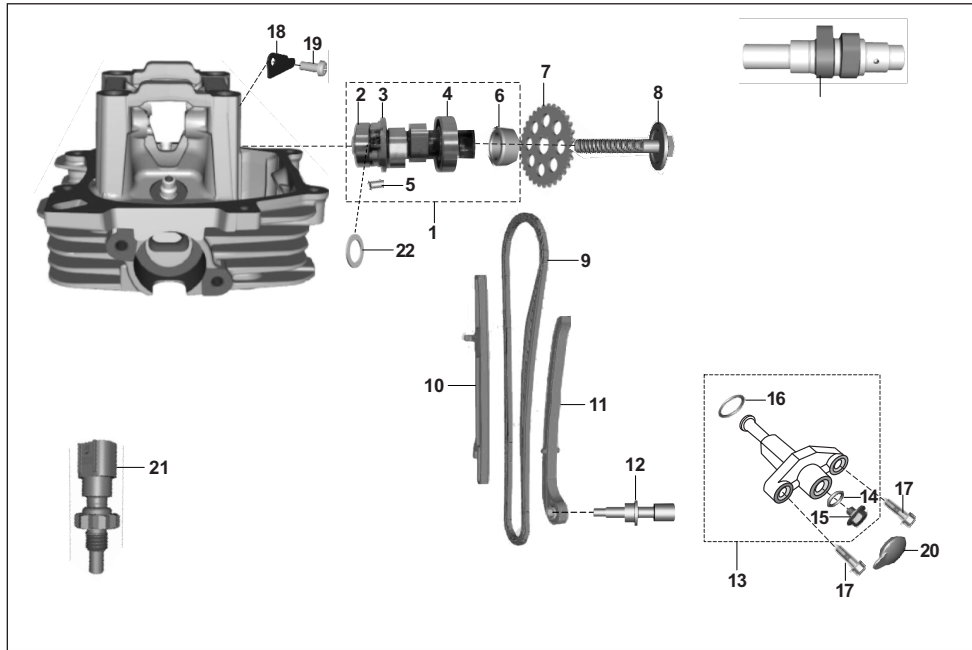

No.	Part No.	Description	RE			Z		XWIDE		C	Remarks
			AU	AF	AM	AZ	RA	AT	AT1	AN	
1	AT511200	Camshaft Assembly	1	-	-	-	-	-	-	-	PET
1	AM101191	Camshaft Assembly	-	1	1	1	1	1	1	1	
2	39188020	Bearing - Ball	1	1	1	1	1	1	1	1	
3	AN101323	Decompression Assembly	1	1	1	1	1	1	1	1	
4	JC101086	Cam bearing	1	1	1	1	1	1	1	1	
5	KHDA0306	Pin Dowel	1	1	1	1	1	1	1	1	
6	AA101814	Collar Camshaft	1	1	1	1	1	1	1	1	
7	AM101173	Sprocket Camshaft	1	1	1	1	1	1	1	1	
8	AN101182	Bolt Socket Head	1	1	1	1	1	1	1	1	
9	AM101174	Chain - 3x4 Lacing	1	1	1	1	1	1	1	1	
10	AM101172	Guide Chain Slack Side	1	1	1	1	1	1	1	1	
11	AM101171	Guide Chain Tight Side	1	1	1	1	1	1	1	1	
12	AN101250	Pin Guide Chain	1	1	1	1	1	1	1	1	
13	DS101277	Tensioner Assembly	1	1	1	1	1	1	1	1	
14	39179021	Ring - O	1	1	1	1	1	1	1	1	
15	DD101062	Bolt	1	1	1	1	1	1	1	1	
16	39101421	Ring - O	1	1	1	1	1	1	1	1	
17	KAED0625	Bolt-flanged-small	2	2	2	2	2	2	2	2	
18	AN101147	Plate Stopper	1	1	1	1	1	1	1	1	

AU - RE PET
AF - RE CNG
AM - RE LPG

AZ - Maxima Z CNG
RA - Maxima Z LPG

AT - Maxima XWIDE CNG
AT1 - Maxima XWIDE LPG
AN - Maxima C CNG