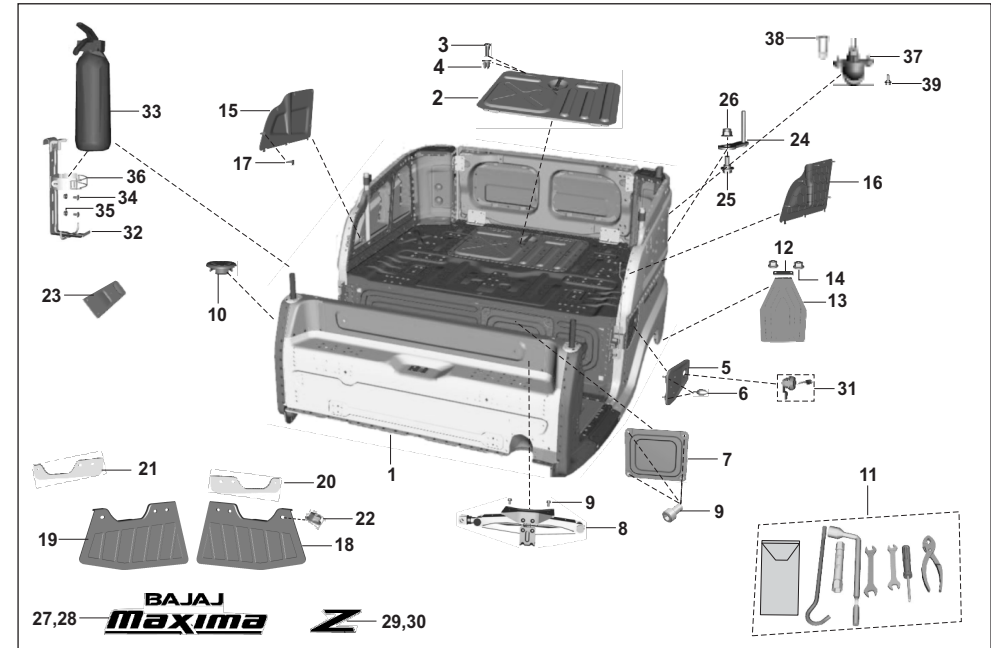

No.	Part No.	Description	RE			Z		XWIDE		C	Remarks
			AU	AF	AM	AZ	RA	AT	AT1	AN	
1	52AZ0432	Ed Coated Body Assly	-	-	-	1	1	-	-	-	(AZ211042)
2	52BH0210	Door engine access - Z -	-	-	-	2	2	-	-	-	(AZ211329)
3	KBUC0516	Screw - Truss - M5 X 16L, 4.8	-	-	-	4	4	-	-	-	
4	AL161509	Grommet screw eng door	-	-	-	4	4	-	-	-	
5	52AZ0178	Door assembly fuel filling	-	-	-	1	1	-	-	-	(AZ241002)
6	6221028	Shockabsorber Pad	-	-	-	2	2	-	-	-	
7	52AZ0174	Cover Battery Access UG-	-	-	-	1	1	-	-	-	(AZ211049)
8	BB221004	Jack assly.	-	-	-	1	1	-	-	-	
9	KADD0612	Bolt Flanged	-	-	-	8	8	-	-	-	
10	AZ182403	Cap Spare Wheel Mtg Cutout Ug	-	-	-	1	1	-	-	-	
11	AZ231005	Toolkit	-	-	-	1	1	-	-	-	
12	BH181402	Plate for mudflap	-	-	-	2	2	-	-	-	
13	AZ181401	Flap Mud-rear	-	-	-	1	1	-	-	-	
14	DS151094	Nut Hex Flanged M6X1	-	-	-	4	4	-	-	-	
15	AZ182402	Trim Pad Pass Body RH UG	-	-	-	1	1	-	-	-	
16	AZ182401	Trim Pad Pass Body LH UG	-	-	-	1	1	-	-	-	
17	BF241152	Rivet Plastic Door Edge Beading	-	-	-	10	10	-	-	-	
18	BB161244	Mudflap rear LH	-	-	-	1	1	-	-	-	
19	BB161245	Mudflap rear RH	-	-	-	1	1	-	-	-	

No.	Part No.	Description	RE			Z		XWIDE		C	Remarks
			AU	AF	AM	AZ	RA	AT	AT1	AN	
20	BH181405	Plate mudflap support LH	-	-	-	1	1	-	-	-	
21	BH181406	Plate mudflap support RH	-	-	-	1	1	-	-	-	
22	KCGA0505	Nut hex flanged	-	-	-	6	6	-	-	-	
23	AZ181204	Cover Trim	-	-	-	2	2	-	-	-	
24	BH211201	Assly Plate Link Frame Body	-	-	-	1	1	-	-	-	
25	GF161156	Bolt Step-M6X1-OLIVE	-	-	-	1	1	-	-	-	
26	KCKA0609	Nut Nyloc Flanged	-	-	-	1	1	-	-	-	
27	AZ233013	Label BAJAJ MAXIMA-black	-	-	-	1	1	-	-	-	
28	AZ233012	Label BAJAJ MAXIMA-white	-	-	-	1	1	-	-	-	
29	AZ233014	Label Z-MAXIMA black	-	-	-	1	1	-	-	-	
30	AZ233015	Label Z-MAXIMA white	-	-	-	1	1	-	-	-	
31	36AZ0051	Door fuel filling lock with key	-	-	-	1	1	-	-	-	
32	AF221022	Assly Bracket Fire Exting MTG	-	-	-	1	1	-	-	-	
33	AF221005	Extinguisher Fire Safex	-	-	-	1	1	-	-	-	
34	KBUA0612	Screw Truss	-	-	-	2	2	-	-	-	
35	KCGA0606	Nut Hex Flanged	-	-	-	2	2	-	-	-	
36	AS230005	Clamp	-	-	-	1	1	-	-	-	
37	BH401016	Lamp Plate Number	-	-	-	1	1	-	-	-	
38	JD401032	Bulb 12v 5w E-marked	-	-	-	1	1	-	-	-	
39	59010005	Screw Truss	-	-	-	2	2	-	-	-