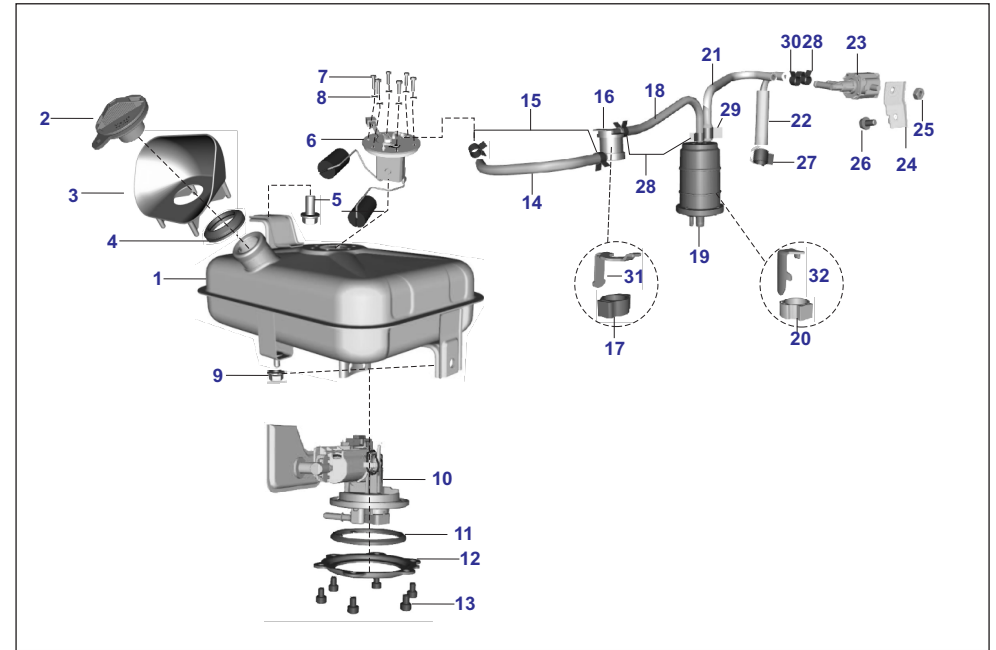

No.	Part No.	Description	RE			Z		XWIDE		C	Remarks
			AU	AF	AM	AZ	RA	AT	AT1	AN	
19	GL171072	Round Canister	1	-	-	-	-	-	-	-	
20	AA141180	Damper Canister	1	-	-	-	-	-	-	-	
21	AA141183	Pipe Canister-valve Purge	1	-	-	-	-	-	-	-	
22	AA141198	Pipe Assembly Valve Purge	1	-	-	-	-	-	-	-	
23	JU171606	Valve Purge	1	-	-	-	-	-	-	-	
24	AA141188	Bracket	1	-	-	-	-	-	-	-	
25	KCAA0605	Nut Hex Thick	1	-	-	-	-	-	-	-	
26	KADD0612	Bolt Flanged	1	-	-	-	-	-	-	-	
27	JY171070	Clamp	1	-	-	-	-	-	-	-	
28	AA141046	Spring Band Clip 7.8 MM	2	-	-	-	-	-	-	-	
29	JY171090	Clamp	1	-	-	-	-	-	-	-	
30	JG171029	Clamp	1	-	-	-	-	-	-	-	
31	AA141177	Locator Valve Roll Over	1	-	-	-	-	-	-	-	
32	AA141179	Locator Canister	1	-	-	-	-	-	-	-	
33	YAU02001	Strainer Fuel Pump	1	-	-	-	-	-	-	-	

AU - RE PET
AF - RE CNG
AM - RE LPG

AZ - Maxima Z CNG
RA - Maxima ZLPG

AT - Maxima XWIDE CNG
AT1 - Maxima XWIDE LPG
AN - Maxima C CNG