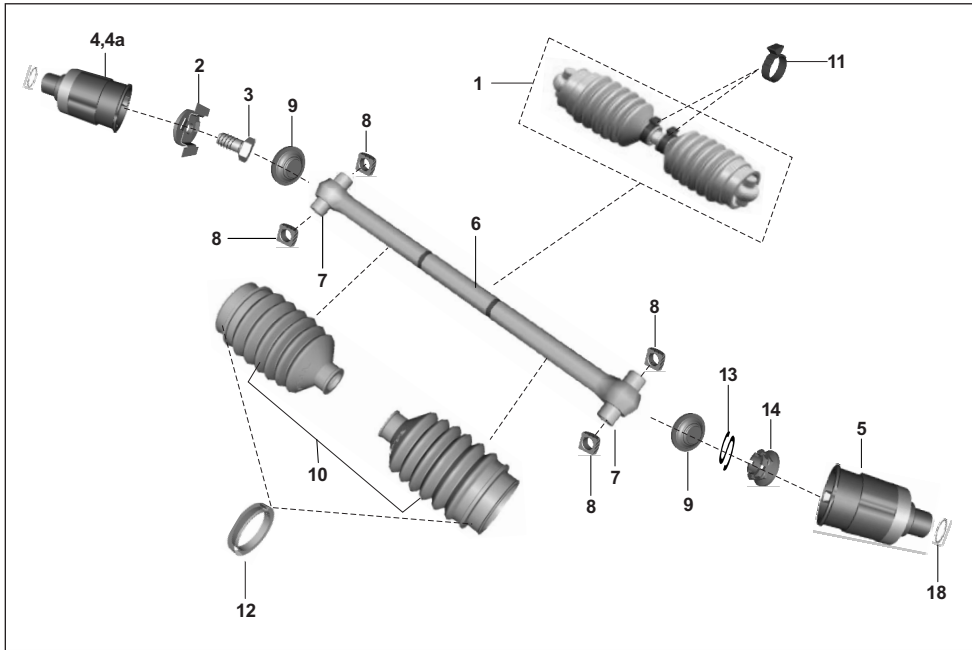

PLATE NO. 30: PROPELLER SHAFT / FLANGES

ALTERNET FUEL
MF & BF OBD2A

No.	Part No.	Description	RE			Z			XWIDE		C	Remarks
			AU	AF	AM	AZ	RA	AT	AT1	AN		
1	24102002	Assembly Propeller Shaft COMP	2	2	2	-	-	-	-	-		
2	24171014	Lock washer assembly	2	2	2	-	-	-	-	-		
3	39011904	Bolt	2	2	2	-	-	-	-	-		
4	AA101722	Flange assly (diff. gear side)	1	1	1	-	-	-	-	-		
4a	AA101721	Flange assly(Satellite gear)	1	1	1	-	-	-	-	-		
5	AY141202	Flange (wheel side) with nipple	2	2	2	-	-	-	-	-		
6	24102003	Shaft propeller with pins	2	2	2	-	-	-	-	-		
7	BA133057	Pin for propeller shaft	2	2	2	-	-	-	-	-		NS - alt 15
8	BA133064	Slider block	8	8	8	-	-	-	-	-		NS - alt 15
9	BA133062	Rubber buffer	4	4	4	-	-	-	-	-		
10	BA133058	Rubber bellow - wheel side	4	4	4	-	-	-	-	-		
11	BA133060	Clamp Ear Small	4	4	4	-	-	-	-	-		
12	BA133061	Clamp Low Profile Big	4	4	4	-	-	-	-	-		
13	24171066	Spring clip	2	2	2	-	-	-	-	-		
14	39118215	Nut	2	2	2	-	-	-	-	-		
15	36BA4043	Kit slider block with pin	4	4	4	-	-	-	-	-		
16	36BA4035	Kit Buffer rubber(dura block)	4	4	4	-	-	-	-	-		
17	36BA4036	Kit Grease	4	4	4	-	-	-	-	-		
18	LJA00023	Ring O	2	2	2	-	-	-	-	-		

AU - RE PET
AF - RE CNG
AM - RE LPG

AZ - Maxima Z CNG
RA - Maxima ZLPG

AT - Maxima XWIDE CNG
AT1 - Maxima XWIDE LPG
AN - Maxima C CNG