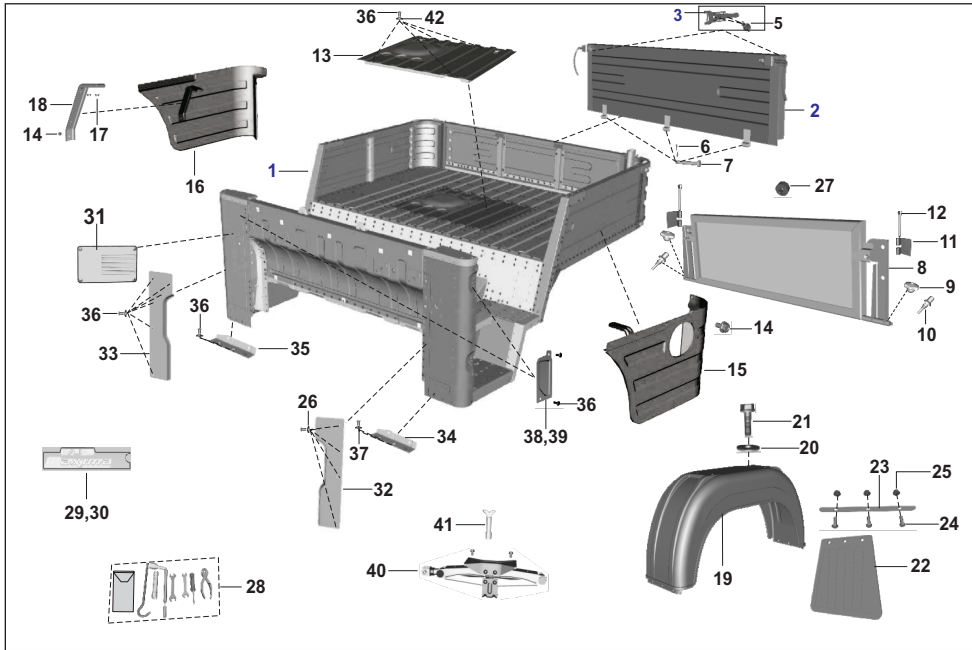

PLATE NO. 63: PASSENGER BODY - XWIDE

ALTERNET FUEL
MF & BF OBD2A

No.	Part No.	Description	RE		Z		XWIDE		C	Remarks	
			AU	AF	AM	AZ	RA	AT	AT1		AN
1	52AT0467	Assembly Body(AT211650) - NS	-	-	-	-	1	1	-	Alt-52AT0293	
2	52BB0361	Door rear upper -WB	-	-	-	-	1	1	-	AT244042	
3	AL241872	Clamp Toggle	-	-	-	-	1	1	-		
5	KADF0614	Bolt Flanged M6X1	-	-	-	-	4	4	-		
6	KHAE3220	Pin Cotter	-	-	-	-	3	3	-		
7	LHE00005	Pin -dia. 8XL 85 Hinge rr upper	-	-	-	-	3	3	-		
8	BB161171	Assembly guard rear	-	-	-	-	1	1	-		
9	24231245	Knob rear door lower	-	-	-	-	2	2	-		
10	24230198	Pad rubber	-	-	-	-	2	2	-		
11	BB161204	Bracket tie rod	-	-	-	-	2	2	-		
12	KHAA3228	PIN COTTER	-	-	-	-	2	2	-		
13	52BB0362	Door engine access -AT211407	-	-	-	-	1	1	-		
14	KADA0510	Bolt flanged-WB	-	-	-	-	14	14	-		
15	BB231369	Cover rear LH	-	-	-	-	1	1	-		
16	BB231370	Cover Rear RH	-	-	-	-	1	1	-		
17	KCGF0505	Nut Hex Flanged	-	-	-	-	4	4	-		
18	BB231451	Stiffner Side Cover RE445L FL	-	-	-	-	2	2	-		

AU - RE PET
AF - RE CNG
AM - RE LPG

AZ - Maxima Z CNG
RA - Maxima ZLPG

AT - Maxima XWIDE CNG
AT1 - Maxima XWIDE LPG
AN - Maxima C CNG