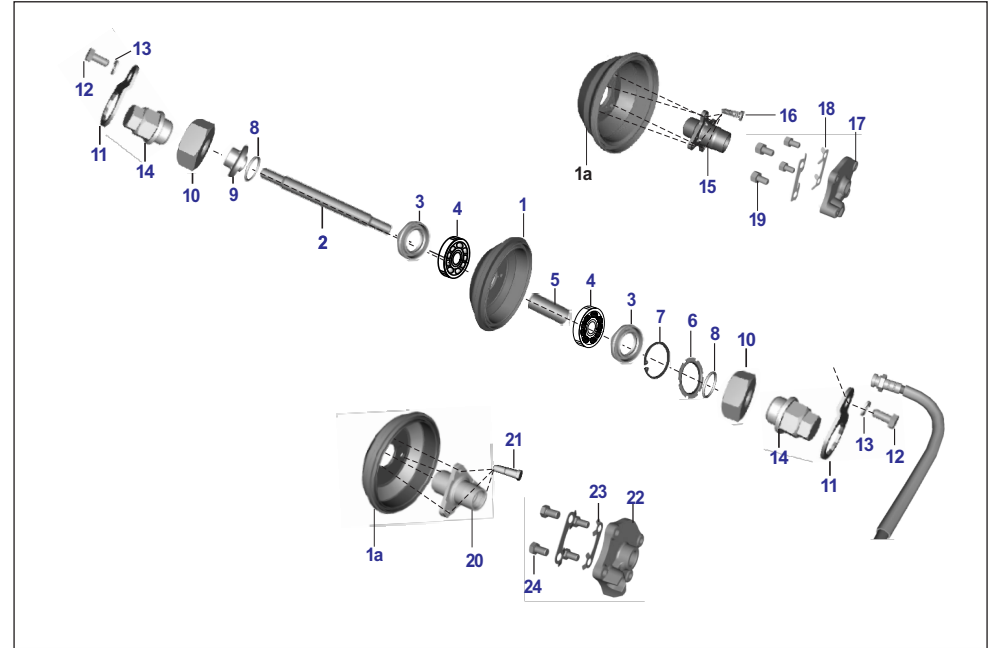

No.	Part No.	Description	RE			Z		XWIDE		C	Remarks
			AU	AF	AM	AZ	RA	AT	AT1	AN	
13	KDDA0612	Washer Sp Thn	-	-	-	2	2	2	2	2	
14	AL151011	Collar Nut	-	-	-	2	2	2	2	2	
15	AZ131605	Hub Front	-	-	-	1	1	-	-	-	
16	BF131710	Bolt M10	-	-	-	4	4	-	-	-	
17	AZ131604	Flange Panel Brake	-	-	-	1	1	-	-	-	
18	AF151040	Plate Lock	-	-	-	2	2	-	-	-	
19	LAA00047	Bolt M10X1.25	-	-	-	4	4	-	-	-	
20	AL151243	Hub front maxima	-	-	-	-	-	1	1	1	
21	AL171066	Bolt for axle	-	-	-	-	-	3	3	3	
22	AL151266	Flange Panel Brake	-	-	-	-	-	1	1	1	
23	AL171053	Plate - Lock	-	-	-	-	-	2	2	2	
24	39042304	Bolt	-	-	-	-	-	4	4	4	

AU - RE PET
AF - RE CNG
AM - RE LPG

AZ - Maxima Z CNG
RA - Maxima Z LPG

AT - Maxima XWIDE CNG
AT1 - Maxima XWIDE LPG
AN - Maxima C CNG