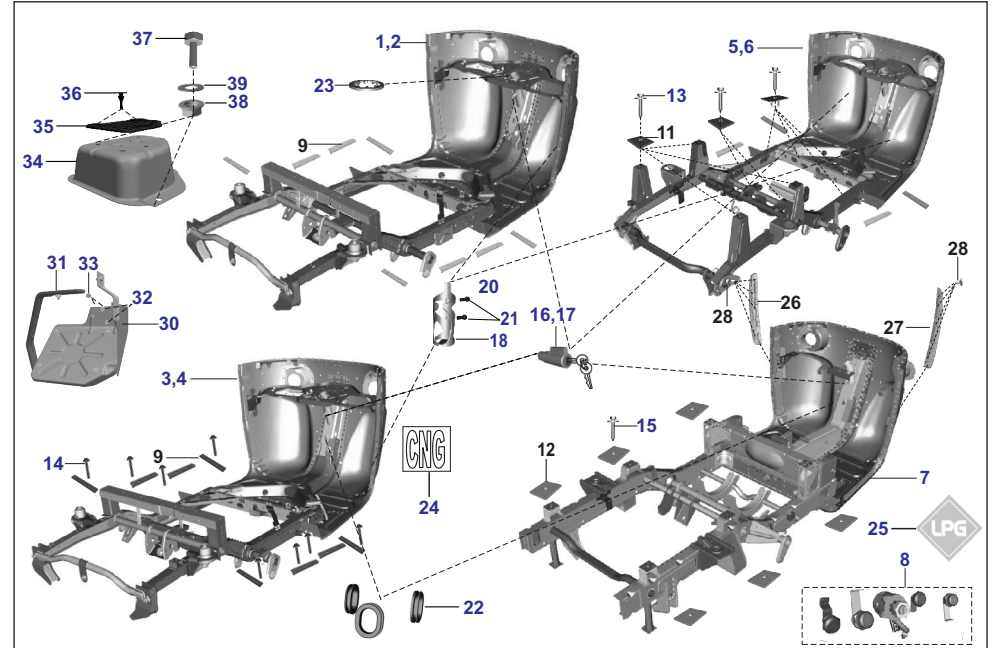

PLATE NO. 54: FRAME CHASSIS

ALTERNET FUEL
MF & BF OBD2A

No.	Part No.	Description	RE			Z			XWIDE		C	Remarks
			AU	AF	AM	AZ	RA	AT	AT1	AN		
34	AH111204	Footrest	-	-	-	-	-	1	1	1		
35	AH231800	Mat Footrest	-	-	-	-	-	1	1	1		
36	BB231271	Plug Mat Fixing	-	-	-	-	-	3	3	3		
37	KADD0614	Bolt Flanged	-	-	-	-	-	2	2	2		
38	KCGD0606	Nut Hex Flanged	-	-	-	-	-	3	3	3		
39	KDAA0816	Washer Plain Small	-	-	-	-	-	3	3	3		

AU - RE PET
AF - RE CNG
AM - RE LPG

AZ - Maxima Z CNG
RA - Maxima ZLPG

AT - Maxima XWIDE CNG
AT1 - Maxima XWIDE LPG
AN - Maxima C CNG