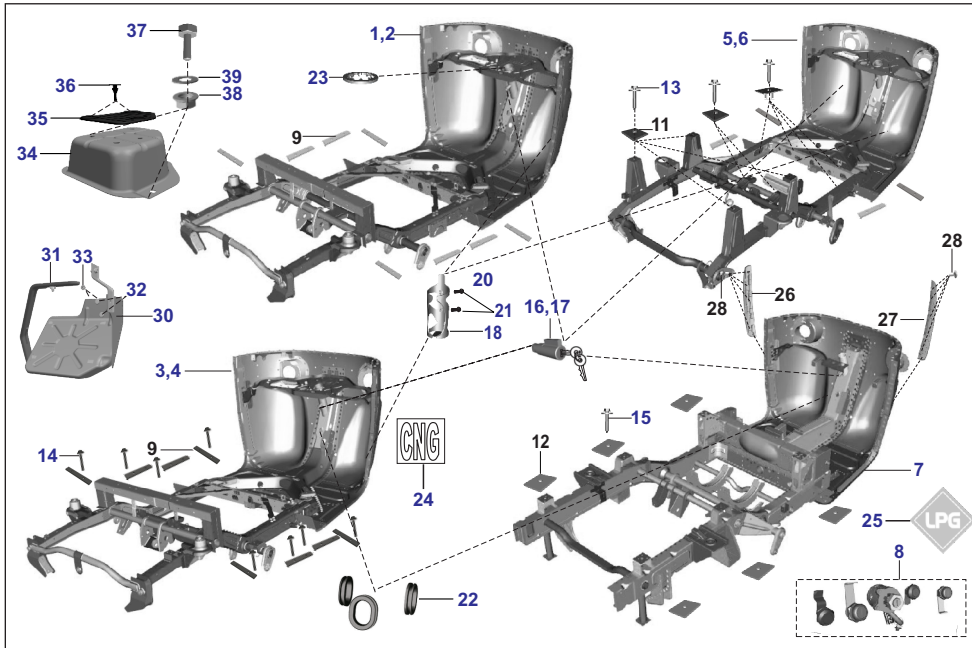

PLATE NO. 54: FRAME CHASSIS

ALTERNET FUEL
MF & BF OBD2A

No.	Part No.	Description	RE			Z			XWIDE		C	Remarks
			AU	AF	AM	AZ	RA	AT	AT1	AN		
1	52AA2656	Assembly Chassis Bare- PET	1	-	-	-	-	-	-	-	-	AAA161601
1	52AF0988	Assembly Chassis Bare	-	1	-	-	-	-	-	-	-	AF161844
2	52AM0337	Assembly Chassis Bare	-	-	1	-	-	-	-	-	-	AM161187
3	52AZ0572	Assembly Chassis Bare	-	-	-	1	-	-	-	-	-	AZ111398
4	52RA0184	Assembly Chassis Bare	-	-	-	-	1	-	-	-	-	RA111034
5	52AT0465	Assembly Chassis Bare	-	-	-	-	-	1	-	-	-	AT111387
6	52AT0466	Assembly Chassis Bare	-	-	-	-	-	-	1	-	-	AT111397
7	52AN0691	Assembly Chassis Bare	-	-	-	-	-	-	-	1	-	AN161524
8	AF181067	Set Lock (PET&BF)	1	1	1	-	-	-	-	-	-	
8	AM181008	Set Lock (MF)	-	1	1	-	-	-	-	-	-	
8	AZ232611	Set Lock	-	-	-	1	1	-	-	-	-	
8	AT232605	Lock Set	-	-	-	-	-	1	1	-	-	
8	AN181027	Set Lock	-	-	-	-	-	-	-	1	-	
9	24231726	Packing	8	8	8	-	-	-	-	-	-	
9	24231336	Packing For Body	-	-	-	3	3	-	-	-	-	
10	AL161392	Packing	-	-	-	6	6	-	-	-	-	
11	AL161069	Packing-chassis And Tray Frame	-	-	-	-	-	6	6	-	-	

AU - RE PET
AF - RE CNG
AM - RE LPG

AZ - Maxima Z CNG
RA - Maxima ZLPG

AT - Maxima XWIDE CNG
AT1 - Maxima XWIDE LPG
AN - Maxima C CNG