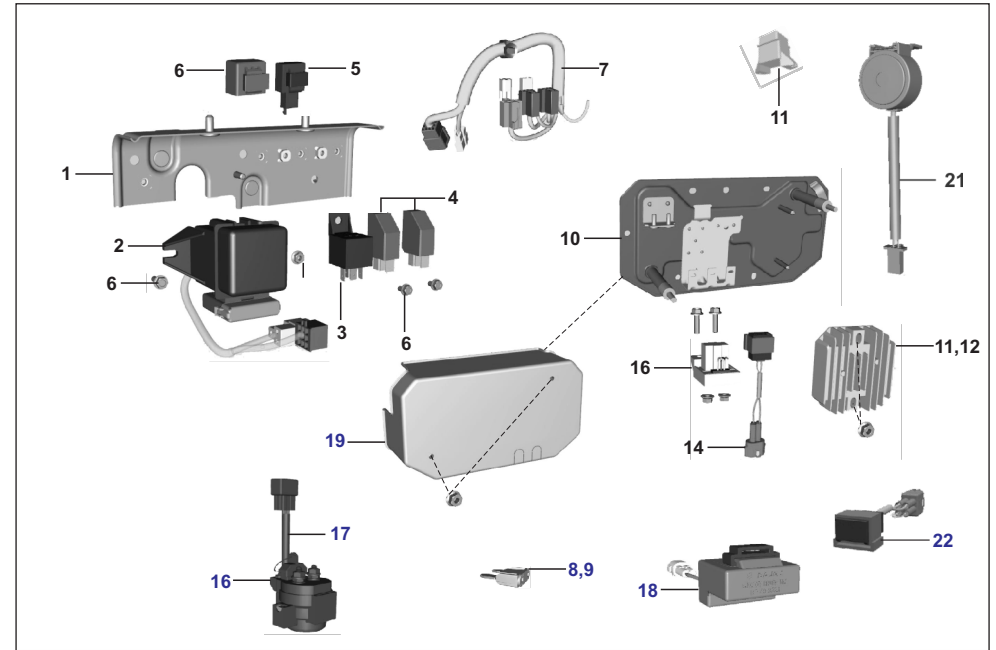

PLATE NO. 82: ELECTRICAL PLATE

ALTERNET FUEL
MF & BF OBD2A

No.	Part No.	Description	RE			Z		XWIDE		C	Remarks
			AU	AF	AM	AZ	RA	AT	AT1	AN	
11	AZ402005	Regulator Assembly	-	-	-	1	1	-	-	-	
12	AT402007	Regulator	1	1	1	1	1	-	1	1	
13	AA201644	Unit Transil	-	1	1	1	1	1	1	1	BF
14	AM201236	Unit Transil	1	1	-	1	1	1	1	1	
15	AA201538	Unit Transil	1	-	-	1	1	-	-	-	PET & Z BF
16	AF201262	Relay Starter Assembly	1	1	1	1	1	1	1	1	
17	JP403000	Relay Starter	1	1	1	1	1	1	1	1	
18	AF201326	Unit Injector Driver	-	1	-	1	-	1	-	1	CNG
18	AM201237	Unit Injector Driver	-	-	1	-	1	-	1	-	LPG
19	AF161144	Cover Plate Electrical Rear	1	1	1	-	-	-	-	-	
19	AA161283	Cover rear electrical plate	-	-	-	-	-	1	1	1	
20	AA161081	Packing Cover	-	-	-	-	-	1	1	1	
21	AF201349	Beeper	-	1	1	1	1	1	1	1	BF

AU - RE PET
AF - RE CNG
AM - RE LPG

AZ - Maxima Z CNG
RA - Maxima Z LPG

AT - Maxima XWIDE CNG
AT1 - Maxima XWIDE LPG
AN - Maxima C CNG