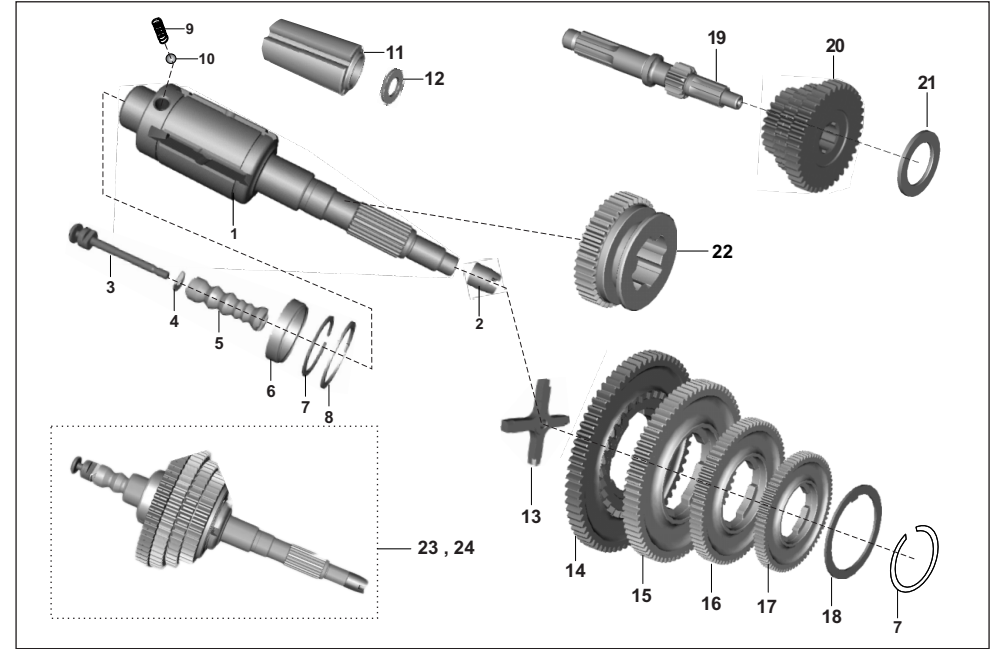

PLATE NO. 11: MAIN SHAFT

ALTERNET FUEL
MF & BF OBD2A

No.	Part No.	Description	RE		Z		XWIDE		C	Remarks	
			AU	AF	AM	AZ	RA	AT	AT1		AN
14	AN101379	Gear 1st Speed	-	-	-	1	1	1	1		
15	AF101440	Gear Speed Second	1	1	1	-	-	-	-		
15	AZ551211	Gear Speed-2nd	-	-	-	1	1	1	1		
16	AF101441	Gear Speed Third	1	1	1	-	-	-	-		
16	AZ551212	Gear Speed-3rd	-	-	-	1	1	1	1		
17	AZ551213	Gear Speed-4th	1	1	1	1	1	1	1		
18	15101171	Ring	1	1	1	1	1	1	1		
19	AN101339	Shaft Multiple Gear	1	1	1	1	1	1	1		
20	AF101442	Gear Multiple	1	1	1	-	-	-	-		
20	AZ551210	Gear Multiple	-	-	-	1	1	1	1		
21	AN101347	Washer Thrust	1	1	1	1	1	1	1		
22	AF101209	Gear Reverse	1	1	1	-	-	-	-		
22	AZ551603	Gear Reverse Control	-	-	-	1	1	-	-		
22	AN101437	Gear Reverse	-	-	-	-	1	1	1		
23	AF101439	Shaft Assembly Main	1	1	1	-	-	-	-	NS	
23	AZ551002	Shaft Assembly Main	-	-	-	1	1	1	1		

AU - RE PET
AF - RE CNG
AM - RE LPG

AZ - Maxima Z CNG
RA - Maxima ZLPG

AT - Maxima XWIDE CNG
AT1 - Maxima XWIDE LPG
AN - Maxima C CNG