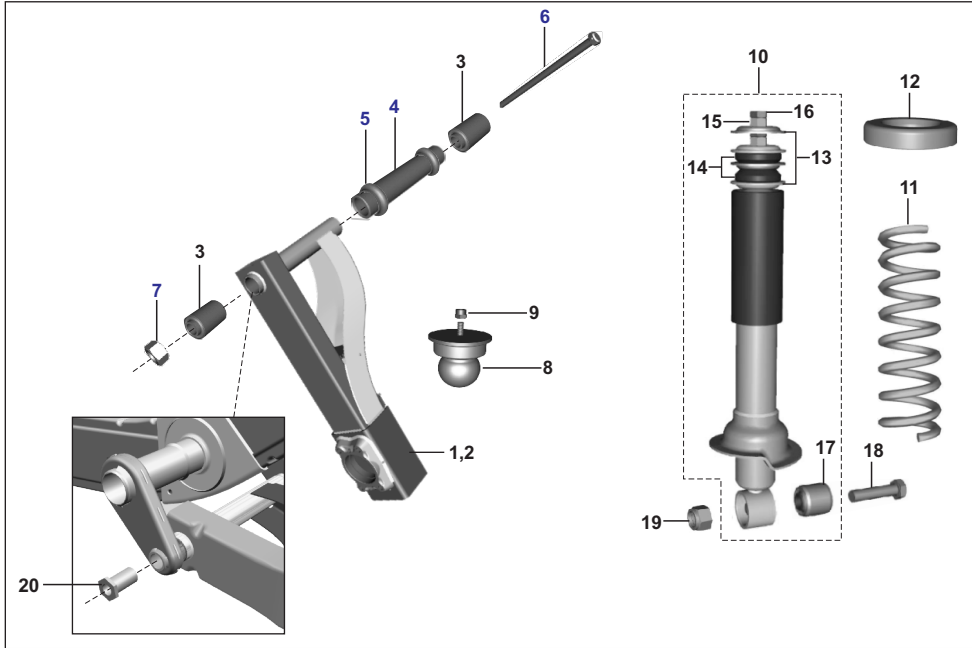

No.	Part No.	Description	RE		Z		XWIDE		C	Remarks	
			AU	AF	AM	AZ	RA	AT	AT1		AN
1	BB171052	Assembly Arm Trailing RH	-	-	-	-	1	1	1		
2	BB171051	Assembly Arm Trailing LH	-	-	-	-	1	1	1		
3	AZ122005	Bush Silent TA UG	-	-	-	-	4	4	4		
4	BB171055	Piece Assembly Distance-TA	-	-	-	-	2	2	2		
5	BH122028	Spacer ring ta igus	-	-	-	-	4	4	4		
6	AL171158	Bolt Flanged	-	-	-	-	2	2	2		
7	KCHA1417	Nut -nyloc :- M14 X 1.5	-	-	-	-	2	2	2		
8	AL171017	Stopper Bump	-	-	-	-	2	2	2		
9	39069015	Nut - Nyloc - M8	-	-	-	-	2	2	2		
10	AL171138	Assembly Rear Shockabsorber	-	-	-	-	2	2	2		
10	BB171040	Shockabsorber Rear-LL	-	-	-	-	2	2	-		
11	BB171038	Spring Rear Suspension	-	-	-	-	2	2	2		
11	BB171041	Spring Rear Suspension LL	-	-	-	-	2	2	-		
12	AL171150	Rubber Seat Spring Rear	-	-	-	-	2	2	2		
13	BF122056	Rebound washer	-	-	-	-	2	2	2		
14	BA171007	Bush shockabsorber	-	-	-	-	4	4	4		
15	KCAD1008	Nut Hex Thick	-	-	-	-	2	2	2		
16	KCBD1006	Nut hex thin-m10x1.25xht.6xbrt	-	-	-	-	2	2	2		
17	BB171036	Bush rr shocker pre compressed	-	-	-	-	2	2	2		
18	24170507	Bolt for shock absorber	-	-	-	-	2	2	2		
19	39260715	Nut - nyloc-M12 X 1.5	-	-	-	-	2	2	2		
20	LAA00060	Bolt-M22 X 1.5	-	-	-	-	2	2	2		

AU - RE PET
AF - RE CNG
AM - RE LPG

AZ - Maxima Z CNG
RA - Maxima Z LPG

AT - Maxima XWIDE CNG
AT1 - Maxima XWIDE LPG
AN - Maxima C CNG