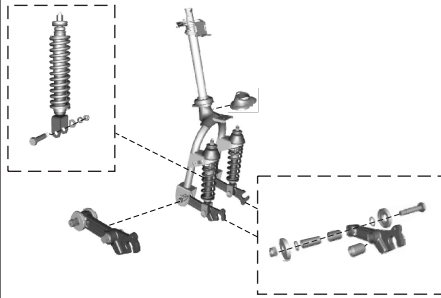

PLATE NO. : 38	PAGE NO.:
FRONT SHOCK ABSORBER & LINKAGE	55,56

PLATE NO. : 40	PAGE NO.:
STEERING COLUMN	59,60

PLATE NO. : 42	PAGE NO.:
FRONT BRAKE DRUM	63,64