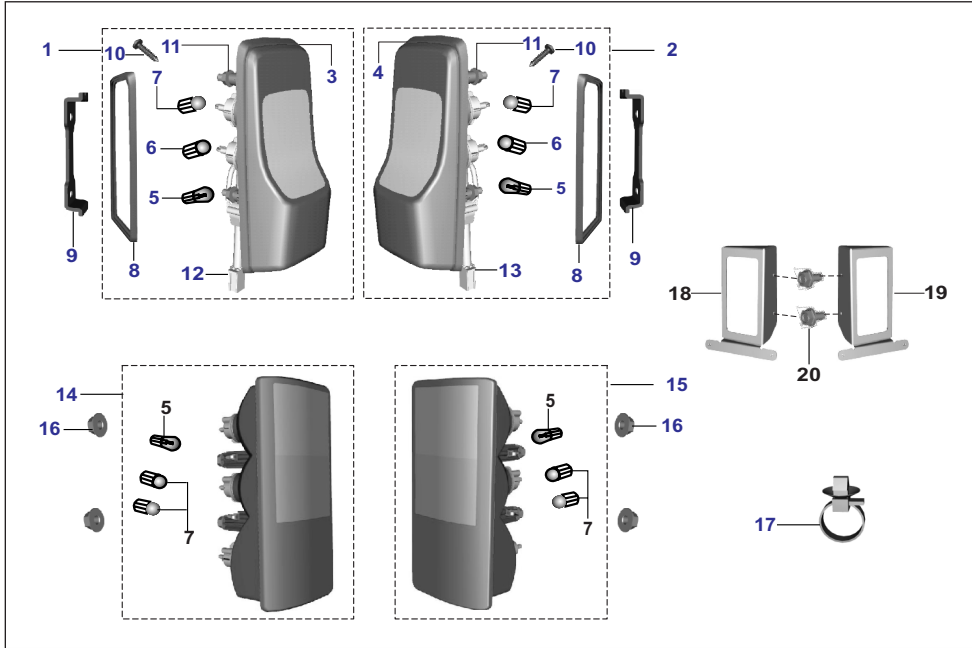

PLATE NO. 80: TAIL LAMP

ALTERNET FUEL
MF & BF OBD2A

No.	Part No.	Description	RE			Z			XWIDE		C	Remarks
			AU	AF	AM	AZ	RA	AT	AT1	AN		
1	BB201104	Lamp Assembly Tail-LH	1	1	1	-	-	1	1	1		
2	BB201105	Lamp Assembly Tail-RH	1	1	1	-	-	1	1	1		
3	24201477	Lens Tail Light LH REFL	2	2	2	-	-	2	2	2		
4	24201499	Lens Tail Light RH REFL	1	1	1	-	-	1	1	1		
5	20201029	Lamp 12V 21/5W	2	2	2	2	2	2	2	2		
6	GH201012	Lamp 12V-10W	2	2	2	2	2	2	2	2		
7	18201044	Lamp :- 12V - 10W - R 10W	2	2	2	2	2	2	2	2		
8	24201476	Gasket Tail Light Assly REFL	2	2	2	-	-	2	2	2		
9	AA201090	Bracket Mounting Tail Light	4	4	4	-	-	4	4	4		
10	KBRA4219	Screw Tapping Pan Cross	8	8	8	-	-	8	8	8		
11	KCGD0606	Nut Hex Flanged	8	8	8	-	-	8	8	8		
12	BB201109	Cable Taillamp With Holder LH	2	2	2	-	-	2	2	2		
13	BB201110	Cable Taillamp With Holder RH	2	2	2	-	-	2	2	2		
14	AZ401001	Assembly Taillamp LH UG	-	-	-	1	1	-	-	-		
15	AZ401002	Assembly Taillamp RH UG	-	-	-	1	1	-	-	-		
16	39238315	Hex Nut Flange-M8	-	-	-	4	4	4	4	-		
7	60111420	Cable Tie Lock	2	2	2	2	2	2	2	2		
18	AT111137	Bracket Lamp Tail LH	-	-	-	-	-	1	1	1		
19	AT111138	Bracket Assembly Lamp Tail RH	-	-	-	-	-	1	1	1		
20	KADA0814	Bolt Flanged	-	-	-	-	-	4	4	4		

AU - RE PET
AF - RE CNG
AM - RE LPG

AZ - Maxima Z CNG
RA - Maxima ZLPG

AT - Maxima XWIDE CNG
AT1 - Maxima XWIDE LPG
AN - Maxima C CNG