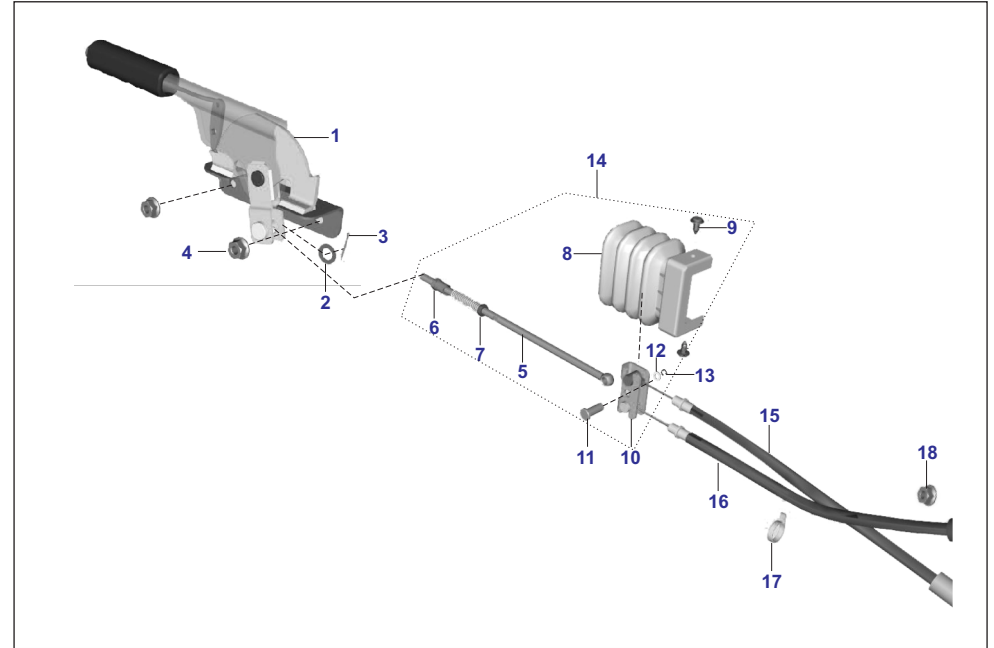

No.	Part No.	Description	RE			Z		XWIDE		C	Remarks
			AU	AF	AM	AZ	RA	AT	AT1	AN	
1	AZ131803	Assly Pkb Lever With Grip	-	-	-	1	1	-	-	-	
2	LDA00032	Washer Plain	-	-	-	1	1	-	-	-	
3	KHAA2025	Pin Cotter	-	-	-	1	1	-	-	-	
4	KCGA0808	Nut Hex Flanged	-	-	-	2	2	-	-	-	
5	AH131851	Rod Brake Front	-	-	-	1	1	-	-	-	
6	AZ131815	Nut Special PKB UG	-	-	-	1	1	-	-	-	
7	KCBA0805	Nut Hex Thin	-	-	-	1	1	-	-	-	
8	AH131853	Cover Equalizer	-	-	-	1	1	-	-	-	
9	BF185019	Clip Plastic Rivet	-	-	-	2	2	-	-	-	
10	AH131852	Bracket Equalizer	-	-	-	1	1	-	-	-	
11	AH131861	Pin	-	-	-	1	1	-	-	-	
12	LDA00034	Washer Plain	-	-	-	1	1	-	-	-	
13	KECA6008	Circlip Type - E	-	-	-	1	1	-	-	-	
14	AH131850	Equalizer Assembly	-	-	-	1	1	-	-	-	
15	AZ161229	Cable Brake Parking Rear RH	-	-	-	1	1	-	-	-	
16	AH131859	Cable Brake Parking Rear LH	-	-	-	1	1	-	-	-	
17	JD402217	Strap Cable	-	-	-	2	2	-	-	-	
18	KCGA0606	Nut Hex Flanged	-	-	-	2	2	-	-	-	

AU - RE PET
AF - RE CNG
AM - RE LPG

AZ - Maxima Z CNG
RA - Maxima ZLPG

AT - Maxima XWIDE CNG
AT1 - Maxima XWIDE LPG
AN - Maxima C CNG