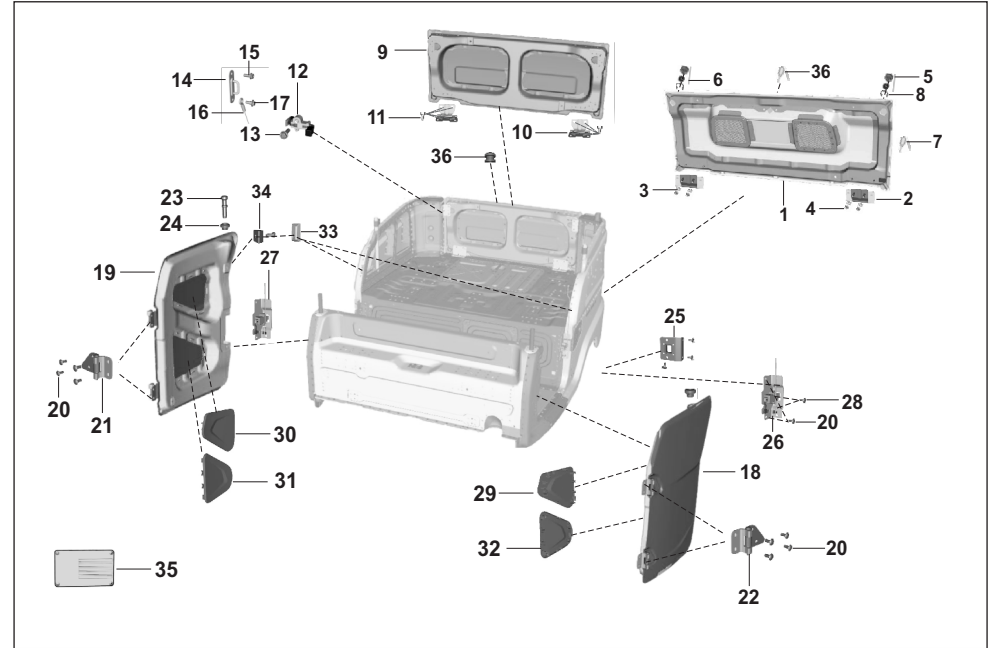

No.	Part No.	Description	RE			Z		XWIDE		C	Remarks
			AU	AF	AM	AZ	RA	AT	AT1	AN	
19	52AZ0177	Assembly Side Door RH UG-	-	-	-	1	1	-	-	-	AZ241001
20	KBUC0614	Screw Truss	-	-	-	8	8	-	-	-	
21	AZ241402	Assembly Hinge Side Door RH	-	-	-	2	2	-	-	-	
22	AZ241401	Assembly Hinge Side Door LH	-	-	-	2	2	-	-	-	
23	AL241395	Knob Door Lock	-	-	-	-	-	-	-	-	
24	AZ241039	Guide Knob Mtg Side Door UG	-	-	-	2	2	-	-	-	
25	AZ242004	Plate Striker Latch	-	-	-	2	2	-	-	-	
26	AZ242002	Latch Assembly Side Door LH	-	-	-	1	1	-	-	-	
27	AZ242003	Latch Assembly Side Door RH	-	-	-	1	1	-	-	-	
28	KBUC0620	Screw Truss- latch	-	-	-	4	4	-	-	-	
29	AZ181004	Trim Door Top-LH	-	-	-	1	1	-	-	-	
30	AZ181006	Trim Door Top-RH	-	-	-	1	1	-	-	-	
31	AZ181007	Trim Door Bottom-RH	-	-	-	1	1	-	-	-	
32	AZ181005	Trim Door Bottom-LH	-	-	-	1	1	-	-	-	
33	AZ241029	Damper Body Side UPR	-	-	-	2	2	-	-	-	
34	AZ241031	Damper Side Door UPR UG	-	-	-	2	2	-	-	-	
35	AF221011	Plate Compliance CNG	-	-	-	1	-	-	-	-	
36	BF601205	Damper Rubber	-	-	-	1	1	-	-	-	

AU - RE PET
AF - RE CNG
AM - RE LPG

AZ - Maxima Z CNG
RA - Maxima ZLPG

AT - Maxima XWIDE CNG
AT1 - Maxima XWIDE LPG
AN - Maxima C CNG