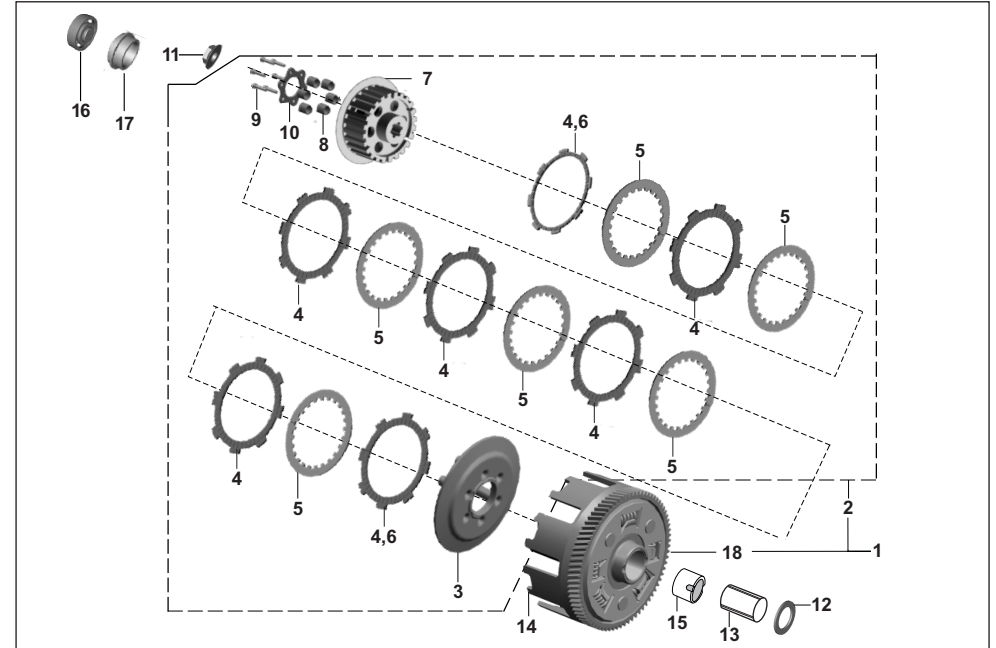

PLATE NO. 14: CLUTCH COMPLETE

ALTERNET FUEL
MF & BF OBD2A

No.	Part No.	Description	RE		Z		XWIDE		C	Remarks	
			AU	AF	AM	AZ	RA	AT	AT1		AN
18	AN101489	Housing Assembly Clutch	-	-	-	1	1	1	1		
19	31101141	Spring -Beleville	1	1	1	1	1	1	1	NI	
20	39105711	Plain Washer	1	1	1	1	1	1	1	NI	
21	AA101142	Holder -Clutch	1	1	1	1	1	1	1	NI	
22	AF101151	Gear Primary	1	1	1	-	-	-	-		
22	AZ551203	Gear Primary Helical	-	-	-	1	1	1	1		
23	36RA0002	Friction plate kit- 236 (AN101491+AN101490)	1	1	1	1	1	1	1	NI	

AU - RE PET
AF - RE CNG
AM - RE LPG

AZ - Maxima Z CNG
RA - Maxima ZLPG

AT - Maxima XWIDE CNG
AT1 - Maxima XWIDE LPG
AN - Maxima C CNG