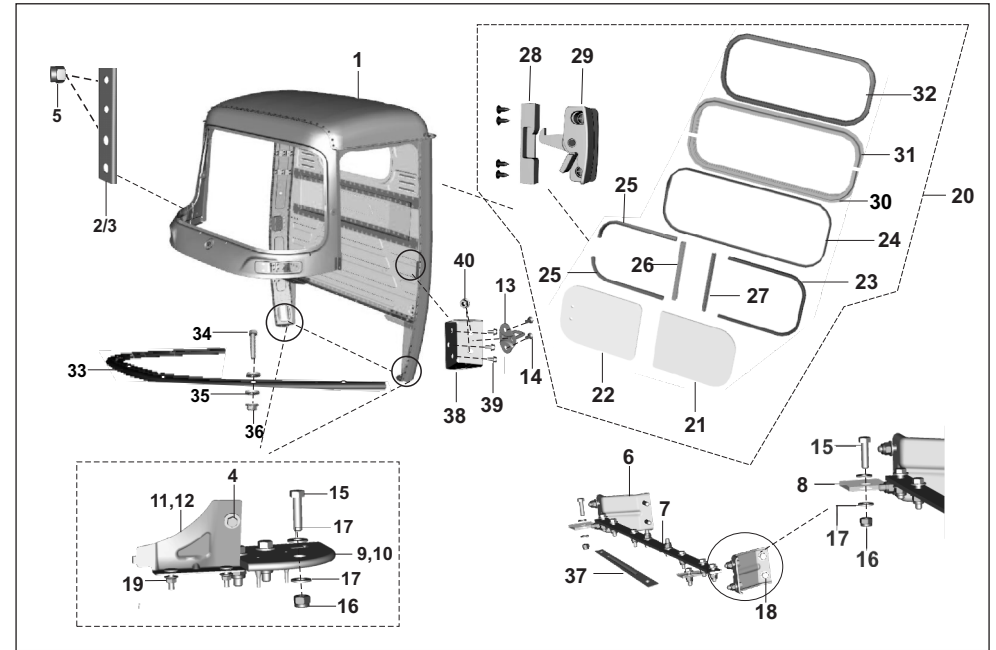

No.	Part No.	Description	RE		Z		XWIDE		C	Remarks	
			AU	AF	AM	AZ	RA	AT	AT1		AN
21	AL241817	Catch Plate - Sliding Glass Latch	-	-	-	-	-	-	1		
22	AL241811	Assly Latch-sliding Glass Window	-	-	-	-	-	-	1		
23	24231641	Packing shield and w shield	-	-	-	-	-	-	1		
24	KAAA0525	Bolt	-	-	-	-	-	-	11		
25	39025811	Plain washer	-	-	-	-	-	-	30		
26	KCGA0505	Flange nut	-	-	-	-	-	-	11		
27	AL161744	Plate nut cabin mtg	-	-	-	-	-	-	1		
28	AL241761	Bracket Striker MTG	-	-	-	-	-	-	2		
29	KADA0612	Bolts	-	-	-	-	-	-	3		
30	KCGF0808	NUT - Latch stiker	-	-	-	-	-	-	2		

AU - RE PET
AF - RE CNG
AM - RE LPG

AZ - Maxima Z CNG
RA - Maxima ZLPG

AT - Maxima XWIDE CNG
AT1 - Maxima XWIDE LPG
AN - Maxima C CNG