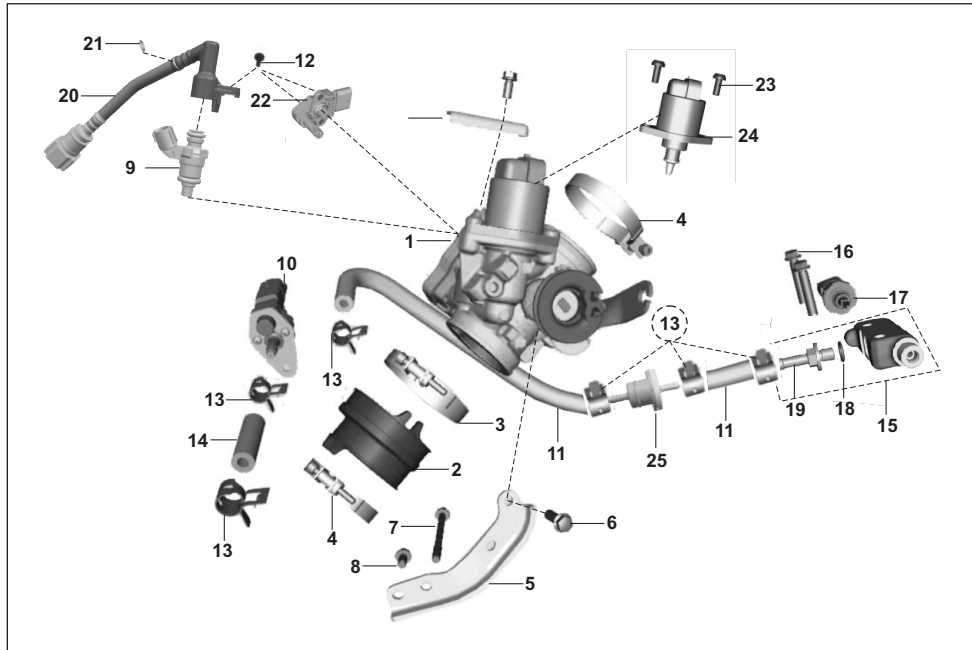

PLATE NO. 22: THROTTLE BODY

ALTERNET FUEL
MF & BF OBD2A

No.	Part No.	Description	RE			Z		XWIDE		C	Remarks
			AU	AF	AM	AZ	RA	AT	AT1	AN	
1	AF121571	Body Throttle Assembly	1	-	-	-	-	-	-	-	PET
1	RA611200	Body Throttle Assembly	-	1	1	1	1	1	1	1	BF
1	AZ611201	Body Throttle Assembly	-	1	1	1	1	-	-	-	MF
2	BF581419	Sleeve manifold	1	1	1	-	-	-	-	-	
2	AZ581097	Sleeve Manifold	-	-	-	1	1	1	1	1	
3	JU581014	Clamp	1	1	1	1	1	1	1	1	
4	JG581076	Clamp	1	1	1	1	1	1	1	1	
5	AF121548	Bracket holding th. Body - FI	1	1	1	-	-	-	-	-	
5	AZ581231	Bracket Body Throttle	-	-	-	1	1	1	1	1	
6	KAED0618	Bolt-flanged-small	1	1	1	1	1	1	1	1	
7	KAED0665	Bolt-flanged-small	1	1	1	1	1	1	1	1	
8	KAED0610	Bolt Flanged M6X1	1	1	1	1	1	-	-	-	
8	KAED0612	Bolt-flanged-small	-	1	1	1	1	1	1	1	
9	JZ611000	Injector Petrol	1	1	1	1	1	1	1	1	PET & BF
10	AF121568	Injector CNG	-	1	-	1	-	1	-	1	
10	BF611003	Injector Gas LPG	-	-	1	-	1	-	1	-	
11	AF141216	Hose Rail-Injector	-	2	-	-	-	-	-	-	
11	AM141134	Hose Rail-Injector	-	-	2	-	2	-	2	-	

AU - RE PET
AF - RE CNG
AM - RE LPG

AZ - Maxima Z CNG
RA - Maxima ZLPG

AT - Maxima XWIDE CNG
AT1 - Maxima XWIDE LPG
AN - Maxima C CNG