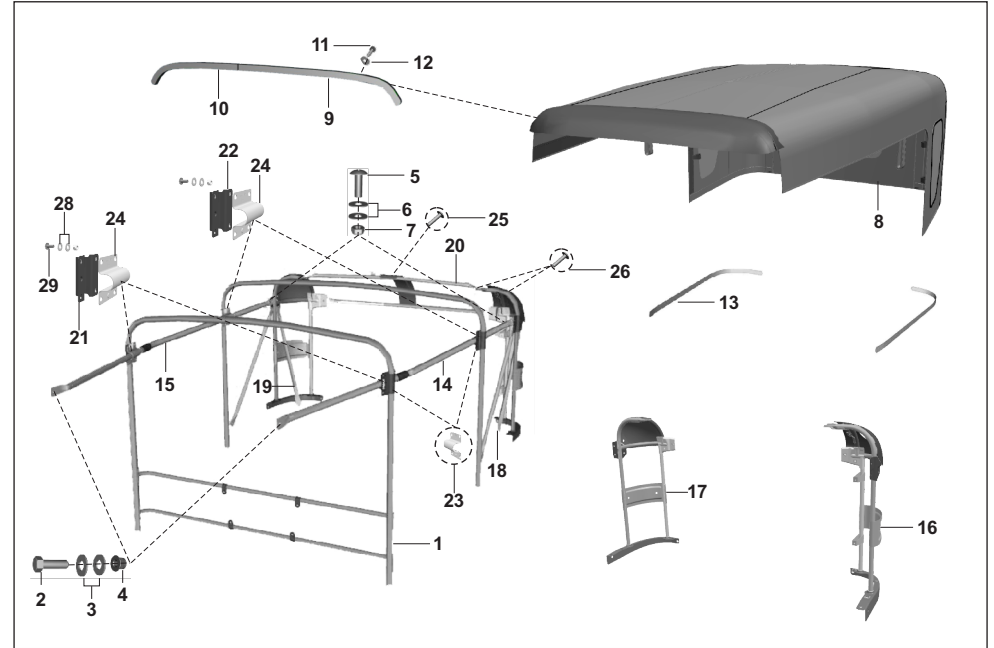

PLATE NO. 75: HOOD FRAME ASSLY - Z

ALTERNET FUEL
MF & BF OBD2A

No.	Part No.	Description	RE			Z		XWIDE		C	Remarks
			AU	AF	AM	AZ	RA	AT	AT1	AN	
18	AZ213025	Pipe Support D Pillar LH UG	-	-	-	1	1	-	-	-	
19	AZ213026	Pipe Support D Pillar RH UG	-	-	-	1	1	-	-	-	
20	AZ213031	Tube Cross Pillar D	-	-	-	2	2	-	-	-	
21	AZ213047	Bracket Pillar B Outer	-	-	-	2	2	-	-	-	
22	AZ213028	Bracket Pillar C Outer	-	-	-	2	2	-	-	-	
23	AZ213045	Bracket Pillar Inner LH	-	-	-	2	2	-	-	-	
24	AZ213046	Bracket Pillar Inner RH	-	-	-	2	2	-	-	-	
25	KBRA4213	Screw Tapping Pan Cross	-	-	-	6	6	-	-	-	
26	KBUA0825	Screw Truss M8X1.25	-	-	-	4	4	-	-	-	
27	KCHA0608	Nut Nyloc	-	-	-	2	2	-	-	-	
28	LDB00023	Washer Plain	-	-	-	32	32	-	-	-	
29	KBUA0614	Screw Truss M6X1	-	-	-	16	16	-	-	-	
30	52BH0443	Hood Assely Complete - Z	-	-	-	1	1	-	-	-	(with tape)

AU - RE PET
AF - RE CNG
AM - RE LPG

AZ - Maxima Z CNG
RA - Maxima Z LPG

AT - Maxima XWIDE CNG
AT1 - Maxima XWIDE LPG
AN - Maxima C CNG