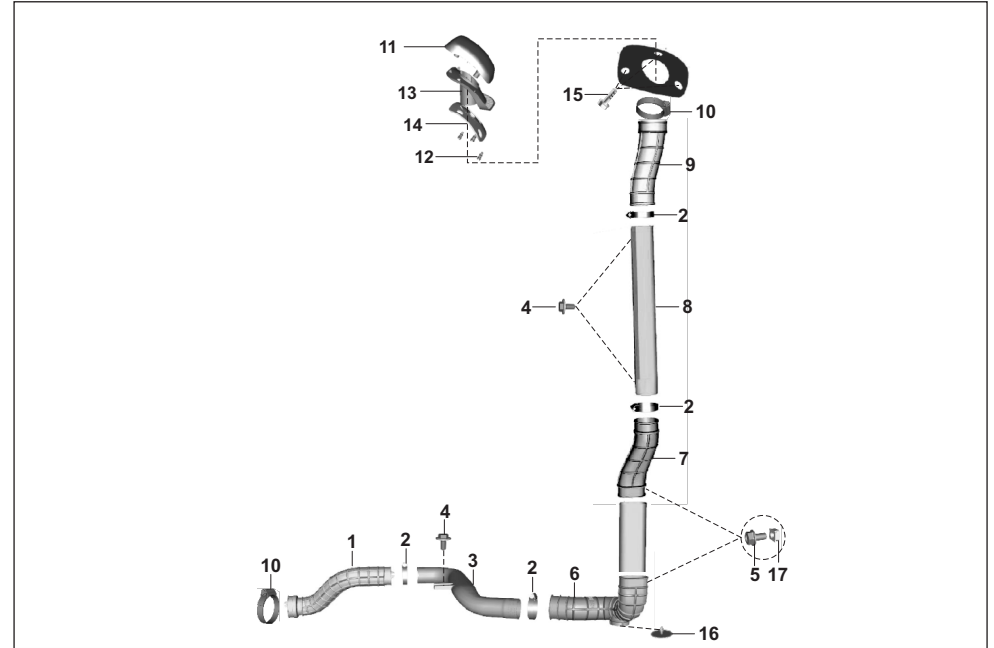

PLATE NO. 25: PIPE AIR INTAKE - XWIDE

ALTERNET FUEL
MF & BF OBD2A

No.	Part No.	Description	RE			Z		XWIDE		C	Remarks
			AU	AF	AM	AZ	RA	AT	AT1	AN	
1	AT581057	Elbow Rubber-Air Filter Inlet	-	-	-	-	-	1	1	-	
2	24170431	Hose Clip	-	-	-	-	-	4	4	-	
3	AT581048	Pipe Inlet-A	-	-	-	-	-	1	1	-	
4	LAG00007	Bolt WP	-	-	-	-	-	3	3	-	
5	KADF0612	Bolt Flanged	-	-	-	-	-	2	2	-	
6	BB103419	Elbow Assembly Bottom	-	-	-	-	-	1	1	-	
7	BB121107	Rubber Elbow Lower End	-	-	-	-	-	1	1	-	
8	AZ581018	Pipe air intake upper	-	-	-	-	-	1	1	-	
9	BB121108	Rubber Elbow Top End	-	-	-	-	-	1	1	-	
10	BB131040	Hose Clamp - DIA.60	-	-	-	-	-	2	2	-	
11	BH185001	Grill Air Intake Snorkel Top	-	-	-	-	-	1	1	-	
12	JG581015	Insert (M6*1)	-	-	-	-	-	3	3	-	
13	BH185002	Grill Air Intake Snorkel Bottom	-	-	-	-	-	1	1	-	
14	BH185003	Packing Snorkel FL	-	-	-	-	-	1	1	-	
15	KADF0620	Bolt Flanged	-	-	-	-	-	3	3	-	
16	BB121109	Rubber Flap Drain	-	-	-	-	-	1	1	-	
17	BH581010	Clip Elbow Lower End	-	-	-	-	-	2	2	-	

AU - RE PET
AF - RE CNG
AM - RE LPG

AZ - Maxima Z CNG
RA - Maxima ZLPG

AT - Maxima XWIDE CNG
AT1 - Maxima XWIDE LPG
AN - Maxima C CNG