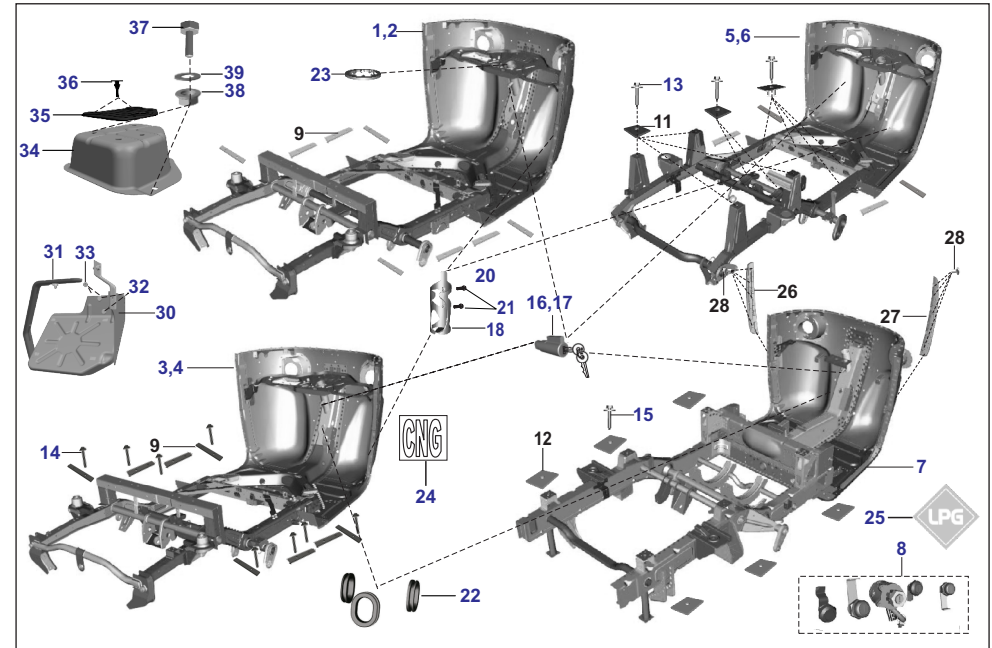

PLATE NO. 54: FRAME CHASSIS

ALTERNET FUEL
MF & BF OBD2A

No.	Part No.	Description	RE			Z			XWIDE		C	Remarks
			AU	AF	AM	AZ	RA	AT	AT1	AN		
12	AL241769	Packing Ballata	-	-	-	-	-	-	-	6		
13	AA231245	Bolt combination	8	8	8	-	-	8	8	-		
14	BH211077	Bolt Hex With Flange M8 X 1.25	-	-	-	10	10	-	-	-		
15	AL241784	Bolt combination tray- LD	-	-	-	-	-	-	-	6		
16	36244042	Steering lock with key	1	1	1	1	1	-	-	1	(24181016)	
17	36BB0029	Steering lock with key	-	-	-	-	-	1	1	-	(AL181013)	
18	24161446	Water bottle holder	1	1	1	1	1	1	1	-		
19	KCGA0505	Nut Hex Flanged	2	2	2	2	2	2	2	-		
20	KDAA0510	Washer_plain_small	2	2	2	2	2	2	2	-		
21	KBBC0614	Screw Pan Cross	2	2	2	-	-	-	-	-		
21	KBBC0516	Screw Pan Cross	-	-	-	2	2	-	-	-		
22	AZ161009	Grommet	3	3	3	3	3	-	-	-		
22	24165169	Grommet For Upper Part	-	-	-	-	-	3	3	3		
23	LDF00001	Washer - lock toothed	2	2	2	2	2	2	2	2		
24	AF161024	Label CNG	-	1	-	1	-	1	-	1		
25	AM161020	LABEL LPG	-	-	1	-	1	-	1	-		
26	52AT0091	Fascia front btm LH green	-	-	-	-	-	1	1	-		

AU - RE PET
AF - RE CNG
AM - RE LPG

AZ - Maxima Z CNG
RA - Maxima ZLPG

AT - Maxima XWIDE CNG
AT1 - Maxima XWIDE LPG
AN - Maxima C CNG