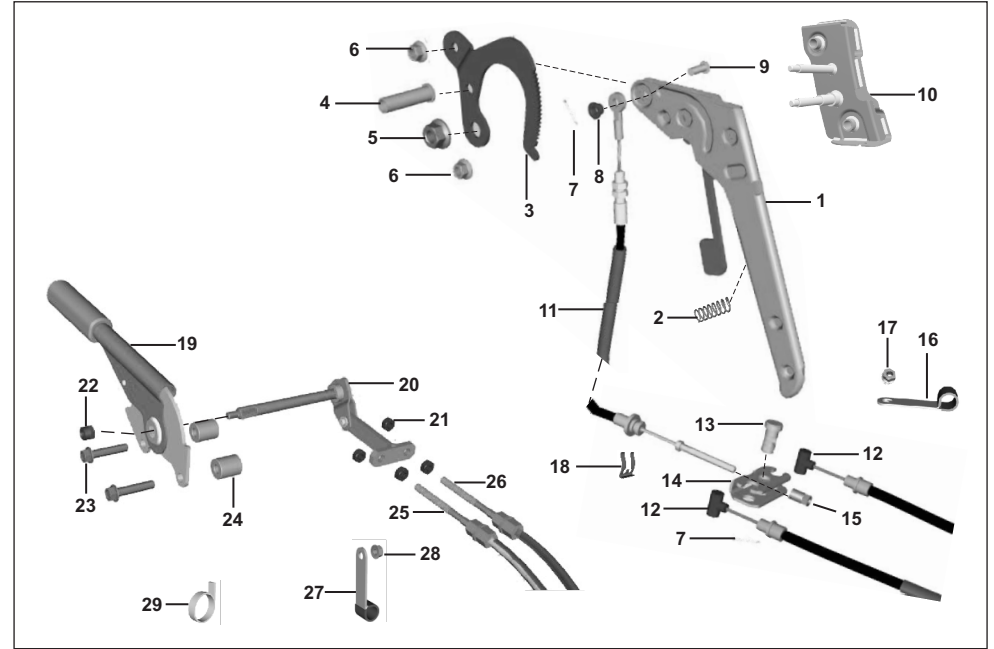

No.	Part No.	Description	RE			Z		XWIDE		C	Remarks
			AU	AF	AM	AZ	RA	AT	AT1	AN	
18	BF161283	Clip cable lock	-	-	-	-	-	1	1	-	
19	BB151087	Lever assembly brake parking	-	-	-	-	-	-	-	1	
20	BB151088	Puller assembly brake parking	-	-	-	-	-	-	-	1	
21	39069415	Hex lock nut-M8X1.25	-	-	-	-	-	-	-	4	
22	39069015	Nut - nyloc - M8	-	-	-	-	-	-	-	1	
23	KADD0840	Bolt flanged	-	-	-	-	-	-	-	2	
24	AL161828	Bush	-	-	-	-	-	-	-	2	
25	AN191095	Cable Brake Parking LH	-	-	-	-	-	-	-	1	
26	AN191096	Cable Brake Parking RH	-	-	-	-	-	-	-	1	
27	BB191033	Clamp	-	-	-	-	-	-	-	2	
28	LCL00002	Nut flanged	-	-	-	-	-	-	-	2	
29	JD402217	Band(L 150)	-	-	-	-	-	-	-	1	

AU - RE PET
AF - RE CNG
AM - RE LPG

AZ - Maxima Z CNG
RA - Maxima ZLPG

AT - Maxima XWIDE CNG
AT1 - Maxima XWIDE LPG
AN - Maxima C CNG