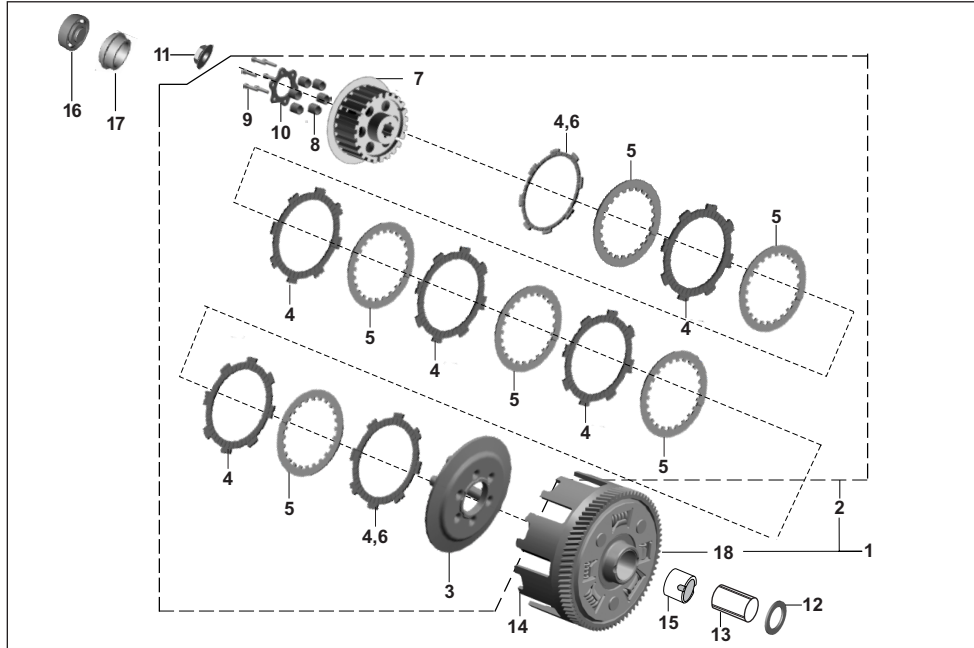

PLATE NO. 14: CLUTCH COMPLETE

ALTERNET FUEL
MF & BF OBD2A

No.	Part No.	Description	RE		Z		XWIDE		C	Remarks	
			AU	AF	AM	AZ	RA	AT	AT1		AN
1	AF101147	Clutch Assembly	1	1	1	-	-	-	-		
1	AN101488	Clutch Assembly	-	-	-	1	1	1	1		
2	AA102162	Plate Assembly-Clutch	1	1	1	1	1	1	1		
3	AA101471	Wheel Clutch	1	1	1	1	1	1	1		
4	AN101491	Plate Friction Inner	5	5	5	5	5	5	5	NS	
5	AA101472	Plate - Clutch	6	6	6	6	6	6	6		
6	AN101490	Plate Friction Outer	2	2	2	2	2	2	2		
7	AA102166	Hub Clutch	1	1	1	1	1	1	1		
8	AA102165	Spring Clutch	6	6	6	6	6	6	6		
9	KAAD0525	Bolt	6	6	6	6	6	6	6		
10	AA101474	Holder - Clutch	1	1	1	1	1	1	1		
11	39193815	Nut - Hexagon With Flange	1	1	1	1	1	1	1		
12	39200811	Washer - Plain	1	1	1	1	1	1	1		
13	AA101213	Collar	1	1	1	1	1	1	1		
14	AA101207	Housing Clutch	1	1	1	1	1	1	1		
15	AA101009	Bush - Gear Primary	1	1	1	1	1	1	1		
16	DH101795	Clutch Lifter Bearing	1	1	1	1	1	1	1		
17	AN101361	Plate Holder	1	1	1	1	1	1	1		
18	AF101148	Housing Assembly Clutch	1	1	1	-	-	-	-		

AU - RE PET
AF - RE CNG
AM - RE LPG

AZ - Maxima Z CNG
RA - Maxima ZLPG

AT - Maxima XWIDE CNG
AT1 - Maxima XWIDE LPG
AN - Maxima C CNG