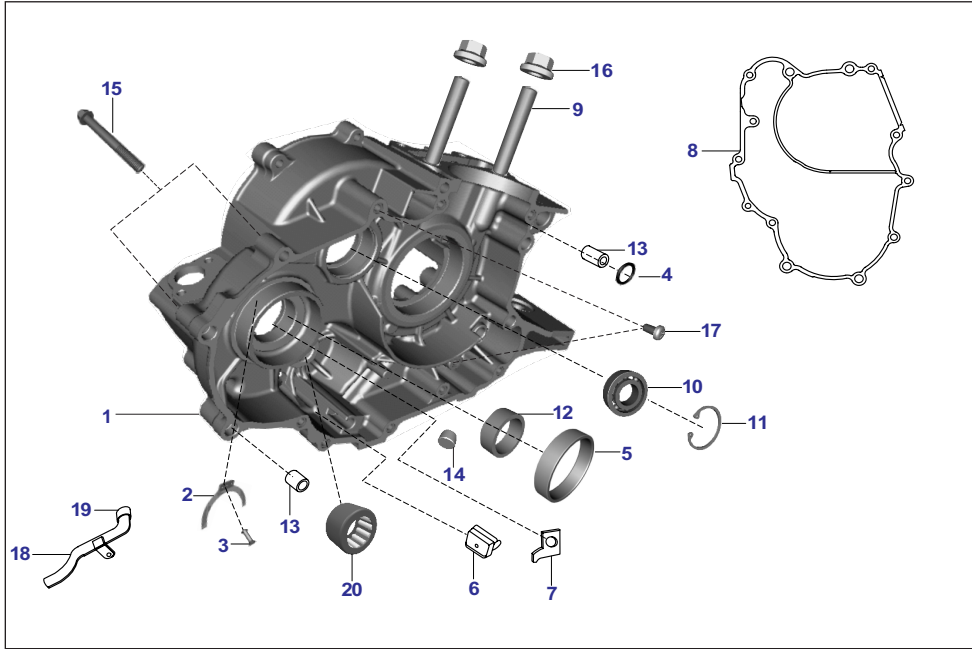

PLATE NO. 3: CRANKCASE CLUTCH SIDE

ALTERNET FUEL
MF & BF OBD2A

No.	Part No.	Description	RE			Z		XWIDE		C	Remarks
			AU	AF	AM	AZ	RA	AT	AT1	AN	
1	AF101452	Crankcase Clutch Side	1	1	1	1	1	1	1	1	
2	AA102189	Plate Assembly	1	1	1	-	-	-	-	-	
3	39050809	Rivet - Countersunk Head	2	2	2	-	-	-	-	-	
4	39101321	Ring - O	1	1	1	1	1	1	1	1	
5	AA101145	Bush - Starter Gear	1	1	1	-	-	-	-	-	
6	AA101143	Pad - Rubber	1	1	1	-	-	-	-	-	
7	AB101014	Guide - Starter Gear	1	1	1	-	-	-	-	-	
8	AF101340	Gasket Central	1	1	1	1	1	1	1	1	
9	59050002	Stud - M8	2	2	2	2	2	2	2	2	
10	39121420	Bearing - Ball	1	1	1	1	1	1	1	1	
11	KEBB4217	Circlip Internal	1	1	1	1	1	1	1	1	
12	3100335	Needle Roller Bearing	1	1	1	1	1	1	1	1	
13	39100006	Pin - Hollow Dowel	2	2	2	2	2	2	2	2	
14	DP101154	Plug	1	1	1	1	1	1	1	1	
15	KAED0650	Bolt-flanged-small	2	2	2	2	2	2	2	2	
16	39105515	Hex Nut Flange M10	2	2	2	2	2	2	2	2	
17	JG131220	Screw Pan Cross-	2	2	2	2	2	2	2	2	
18	AA101221	Tube Assembly	1	1	1	1	1	1	1	1	
19	28101080	Bush - Rubber	1	1	1	1	1	1	1	1	
20	AA102278	Bearing Needle	1	1	1	-	-	-	-	-