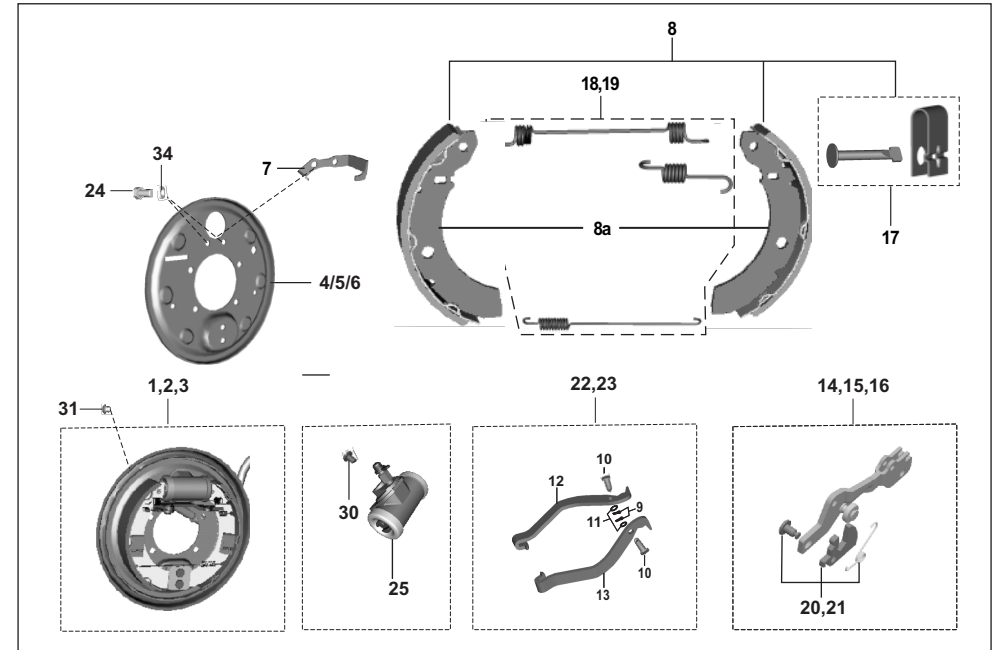

No.	Part No.	Description	RE			Z		XWIDE		C	Remarks
			AU	AF	AM	AZ	RA	AT	AT1	AN	
8	36AZ0078	Brake shoe with hbl rh kit-Z	-	-	-	1	1	-	-	-	
9	KHAA2512	Pin cotter-dia.	1	1	1	1	1	-	-	-	
10	24151146	Pin pivot-park lever	1	1	1	1	1	-	-	-	
11	24151148	Washer- plain park lever	1	1	1	1	1	-	-	-	
12	BH131813	Lever parking brake LH	1	1	1	1	1	-	-	-	
13	BH131814	Lever parking brake RH	1	1	1	1	1	-	-	-	
14	36AA4147	Assly auto adjuster front	1	1	1	-	-	-	-	-	
14	AL151194	Assly auto adjuster front-Z	-	-	-	1	1	-	-	-	
15	24151175	Assly auto adjuster LH	1	1	1	-	-	-	-	-	
15	AL151211	Assly auto adjuster LH- Z	-	-	-	1	1	-	-	-	
16	24151179	Assly auto adjuster RH	1	1	1	-	-	-	-	-	
16	AL151212	Assly auto adjuster RH- Z	-	-	-	1	1	-	-	-	
17	36AA4145	Brake shoe clamp spring kit- FR.	1	1	1	-	-	-	-	-	
18	24151182	Spring kit RH	1	1	1	-	-	-	-	-	
18	36AH0004	Spring kit RH	-	-	-	1	1	-	-	-	
19	24151173	Spring kit FR/LH	2	2	2	-	-	-	-	-	
19	36AH0003	Spring kit FR/LH	-	-	-	2	2	-	-	-	
20	24151170	Ratchet kit for fr & LH	2	2	2	2	2	-	-	-	

AU - RE PET
AF - RE CNG
AM - RE LPG

AZ - Maxima Z CNG
RA - Maxima ZLPG

AT - Maxima XWIDE CNG
AT1 - Maxima XWIDE LPG
AN - Maxima C CNG