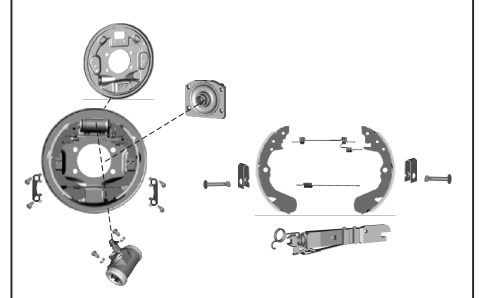

PLATE NO. : 46	PAGE NO.:
CONTROL CABLE	72

PLATE NO. : 48	PAGE NO.:
REVERSE LEVER	75,76