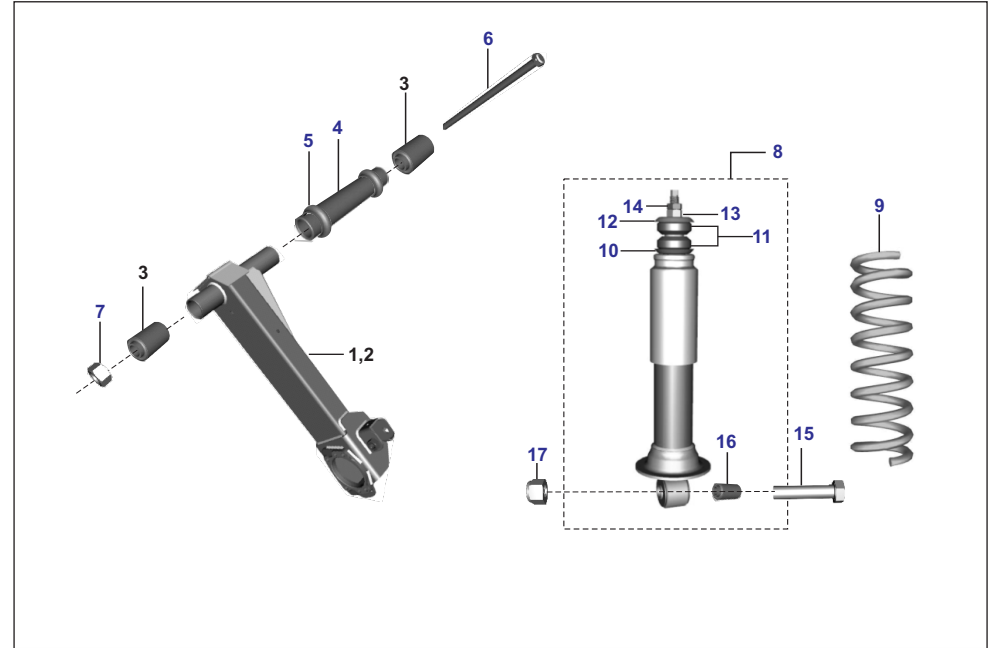

No.	Part No.	Description	RE			Z		XWIDE		C	Remarks
			AU	AF	AM	AZ	RA	AT	AT1	AN	
1	AZ122032	Assembly Arm Trailing LH	-	-	-	1	1	-	-	-	
2	AZ122033	Assembly Arm Trailing RH	-	-	-	1	1	-	-	-	
3	AZ122005	Bush Silent TA UG	-	-	-	4	4	-	-	-	
4	AZ122007	Assembly Dist Piece TA Tube UG	-	-	-	2	2	-	-	-	
5	BH122028	Spacer ring ta igus	-	-	-	4	4	-	-	-	
6	AZ122016	Bolt Flanged	-	-	-	2	2	-	-	-	
7	KCHA1417	Nut -nyloc :- M14 X 1.5	-	-	-	2	2	-	-	-	
8	AZ122008	Shockabsorber Rear Susp UG	-	-	-	2	2	-	-	-	
9	AZ122009	Spring Rear Susp UG	-	-	-	2	2	-	-	-	
10	BA171008	Washer cup	-	-	-	2	2	-	-	-	
11	BA171007	Bush shockabsorber	-	-	-	4	4	-	-	-	
12	BF122056	Rebound washer	-	-	-	1	1	-	-	-	
13	KCAD1008	Nut Hex Thick	-	-	-	2	2	-	-	-	
14	KCBD1006	Nut hex thin-m10x1.25xht.6xbrt	-	-	-	2	2	-	-	-	
15	24170507	Bolt For Shock Absorber	-	-	-	2	2	-	-	-	
16	BB171036	Bush rr shocker pre compressed	-	-	-	2	2	-	-	-	
17	39260715	Nut - nyloc-M12 X 1.5	-	-	-	2	2	-	-	-	

AU - RE PET
AF - RE CNG
AM - RE LPG

AZ - Maxima Z CNG
RA - Maxima ZLPG

AT - Maxima XWIDE CNG
AT1 - Maxima XWIDE LPG
AN - Maxima C CNG