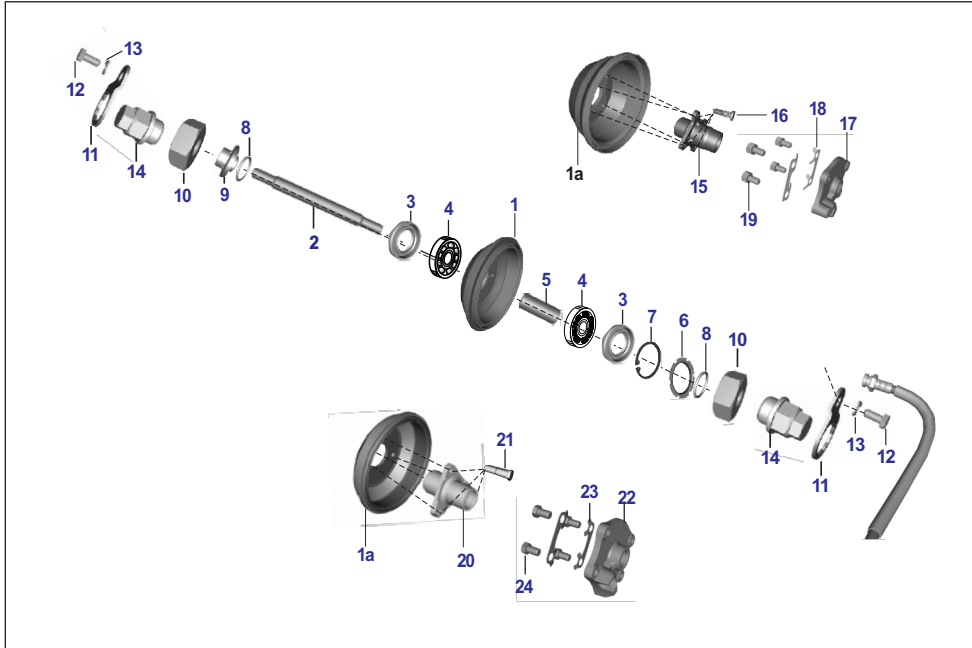

No.	Part No.	Description	RE			Z		XWIDE		C	Remarks
			AU	AF	AM	AZ	RA	AT	AT1	AN	
1	AZ131601	Drum Brake Front	-	-	-	1	1	-	-	-	
1a	AL151242	Drum brake front	-	-	-	-	-	1	1	1	
2	AP151002	Axle	-	-	-	1	1	-	-	-	
2	AL151004	Front Wheel Axle	-	-	-	-	-	1	1	1	
3	39173719	Seal - Oil :- 26 X 42 X 8	-	-	-	1	1	1	1	1	
4	KPBC6004	Bearing-Ball-C3 Clearance	-	-	-	2	2	2	2	2	
5	BH131024	Tube Assembly	-	-	-	1	1	-	-	-	
5	AL151005	Distance piece assly	-	-	-	-	-	1	1	1	
6	AL151007	Collar	-	-	-	1	1	1	1	1	
7	39246417	Circlip	-	-	-	1	1	-	-	-	
7	KEBB4217	Circlip internal	-	-	-	1	1	1	1	1	
8	KJAA2024	O Ring	-	-	-	2	2	2	2	2	
9	BH131600	Assembly Spacer FL	-	-	-	1	1	-	-	-	
9	AL151008	Spacer assly.	-	-	-	-	-	1	1	1	
10	LCA00019	Nut Hex	-	-	-	2	2	2	2	2	
11	AL151012	Locking Clip	-	-	-	2	2	2	2	2	
12	KAAD0614	Bolt	-	-	-	2	2	2	2	2	

AU - RE PET
AF - RE CNG
AM - RE LPG

AZ - Maxima Z CNG
RA - Maxima Z LPG

AT - Maxima XWIDE CNG
AT1 - Maxima XWIDE LPG
AN - Maxima C CNG