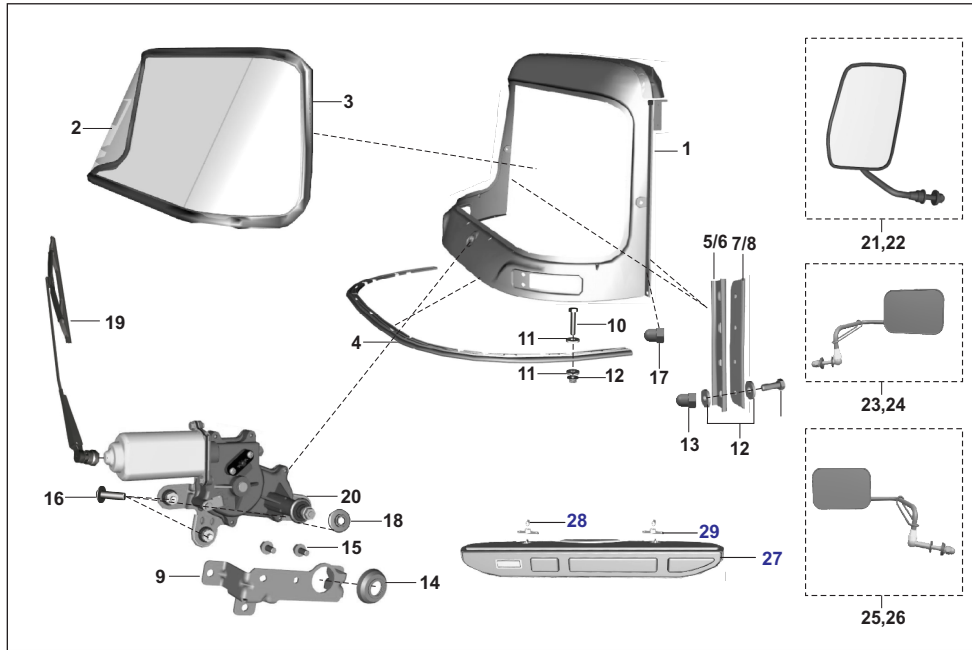

No.	Part No.	Description	RE			Z		XWIDE		C	Remarks
			AU	AF	AM	AZ	RA	AT	AT1	AN	
1	52BH0419	Frame Assembly Windshield	1	1	1	1	1	1	1	-	(AA231521)
2	BH184000	Glass green windshield onepiece	1	1	1	1	1	1	1	1	
3	AA231239	Beading one piece w/s glass	1	1	1	1	1	1	1	1	
4	24231641	Packing for shield & windshield	1	1	1	1	1	1	1	1	
5	24231615	Joint plate LH	1	1	1	1	1	1	1	-	
6	24231616	Joint plate RH	1	1	1	1	1	1	1	-	
7	AF161296	Bracket LH	1	1	1	1	1	-	-	-	
7	BB231449	Bracket Hood Front LH	-	-	-	-	-	1	1	-	
8	AF161297	Bracket RH	1	1	1	1	1	-	-	-	
8	BB231450	Bracket Hood Front RH	-	-	-	-	-	1	1	-	
9	24231625	Bracket wiper motor mounting	1	1	1	1	1	1	1	1	
10	KAAA0525	Bolt	11	11	11	11	11	11	11	11	
11	39025811	Plain washer	32	32	32	32	32	32	32	32	
12	KCGA0505	Nut hex flanged	11	11	11	11	11	11	11	11	
13	KCEA0504	Nut Domed Cap Single Piece	8	8	8	8	8	8	8	-	
14	BH111071	Cap for wiper motor	1	1	1	1	1	1	1	1	
15	KADA0612	Bolt flanged	2	2	2	2	2	2	2	2	

AU - RE PET
AF - RE CNG
AM - RE LPG

AZ - Maxima Z CNG
RA - Maxima ZLPG

AT - Maxima XWIDE CNG
AT1 - Maxima XWIDE LPG
AN - Maxima C CNG