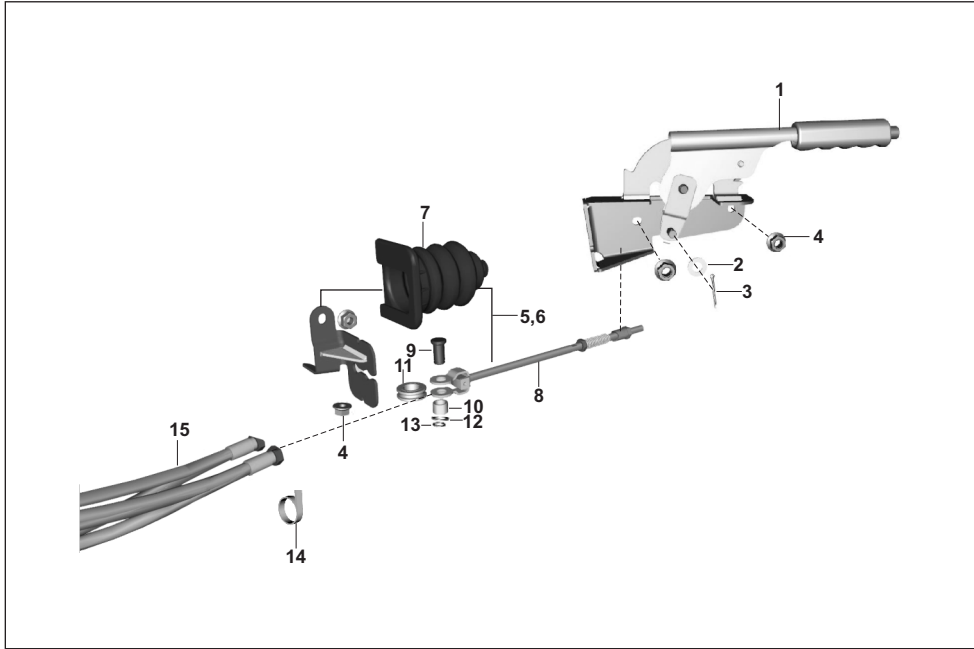

No.	Part No.	Description	RE			Z		XWIDE		C	Remarks
			AU	AF	AM	AZ	RA	AT	AT1	AN	
1	AA151080	Lever Assembly Brake Parking	1	-	-	-	-	-	-	-	
2	LDA00032	Washer Plain	1	-	-	-	-	-	-	-	
3	KHAA2025	Pin Cotter	1	-	-	-	-	-	-	-	
4	KCGA0808	Nut Hex Flanged	4	-	-	-	-	-	-	-	
5	AA151081	Equalizer Assembly	1	-	-	-	-	-	-	-	
6	AZ131807	Assembly Rod Front PKB UG	1	-	-	-	-	-	-	-	
7	AZ131806	Cover Equalizer Pbk UG	1	-	-	-	-	-	-	-	
8	AZ131816	Assembly Rod And Bracket UG	1	-	-	-	-	-	-	-	
9	BF161138	Pin Pivot	1	-	-	-	-	-	-	-	
10	BF161175	Bush Pkb Equalizer	1	-	-	-	-	-	-	-	
11	BF161137	Pulley	1	-	-	-	-	-	-	-	
12	LDA00002	Washer Plain	1	-	-	-	-	-	-	-	
13	KEAA1010	Circlip External	1	-	-	-	-	-	-	-	
14	JD402217	Strap Cable	2	-	-	-	-	-	-	-	
15	AA151083	Cable Brake Parking Rear	1	-	-	-	-	-	-	-	

AU - RE PET
AF - RE CNG
AM - RE LPG

AZ - Maxima Z CNG
RA - Maxima ZLPG

AT - Maxima XWIDE CNG
AT1 - Maxima XWIDE LPG
AN - Maxima C CNG