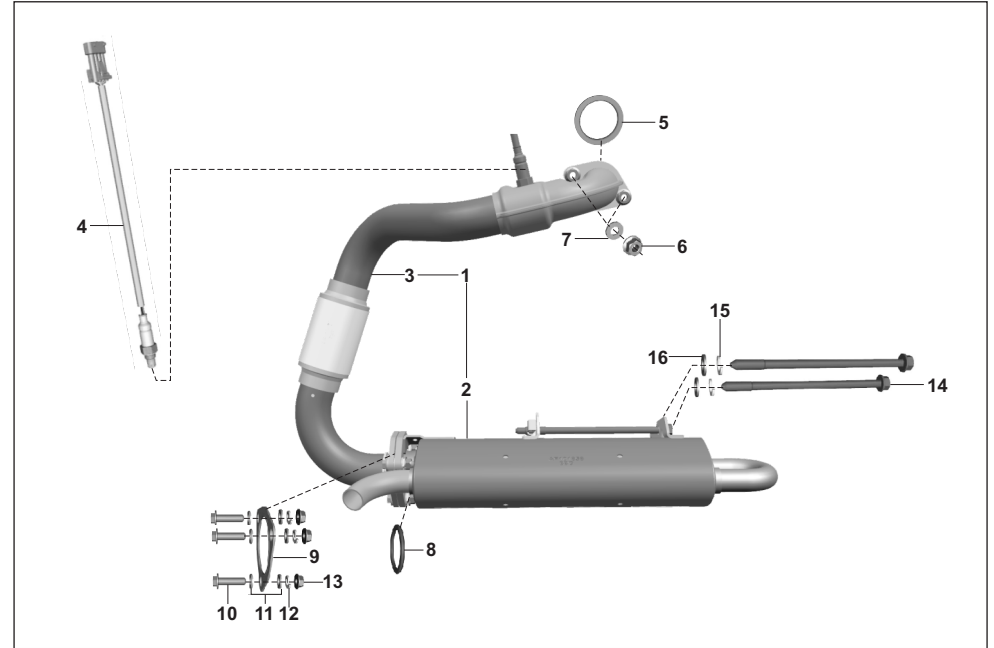

PLATE NO. 21: SILENCER

ALTERNET FUEL
MF & BF OBD2A

No.	Part No.	Description	RE		Z		XWIDE		C	Remarks	
			AU	AF	AM	AZ	RA	AT	AT1		AN
1	AA102615	Silencer Assembly	1	-	-	-	-	-	-	PET	
1	AF101857	Silencer Assembly	-	1	1	-	-	-	1		
1	AZ591066	Silencer Assembly	-	-	-	1	1	1	1		
2	AA102616	Muffler Assembly	1	-	-	-	-	-	-		
2	AF101858	Muffler Assembly	-	1	1	-	-	-	1		
2	AZ591067	Muffler Assembly	-	-	-	1	1	1	1		
3	AF101481	Pipe Assembly A	1	1	1	1	1	1	1		
4	JP591065	Sensor Oxyge	1	1	1	1	1	1	1		
5	AZ591064	Gasket Exhaust	1	1	1	1	1	1	1		
6	KCGD0808	Nut - hexagon :- M8 X 1.25	2	2	2	2	2	2	2		
7	39118011	Washer - plain	2	2	2	2	2	2	2		
8	AP101194	Gasket Silencer	1	1	1	1	1	1	1		
9	AA102124	Gasket silencer	1	1	1	1	1	1	1		
10	LAE00045	Bolt flang	3	3	3	3	3	3	3		
11	LDA00028	Washer plain	6	6	6	6	6	6	6		
12	KDDB0815	Washer Sp Thn-ID8.1XOD14.8XT2	3	3	3	3	3	3	3		
13	39229515	Nut hex.	3	3	3	3	3	3	3		
14	LAD00246	Bolt Flange	2	2	2	2	2	2	2		
15	KDDB1018	Washer Spring Thin	2	2	2	2	2	2	2		
16	39258811	Washer Plain	2	2	2	2	2	2	2		

AU - RE PET
AF - RE CNG
AM - RE LPG

AZ - Maxima Z CNG
RA - Maxima ZLPG

AT - Maxima XWIDE CNG
AT1 - Maxima XWIDE LPG
AN - Maxima C CNG