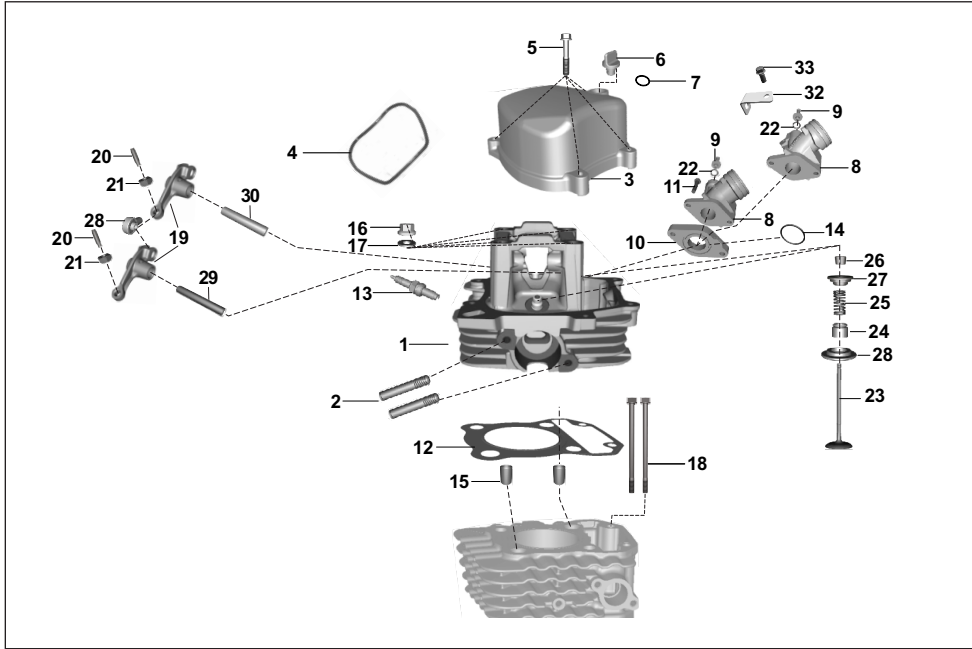

PLATE NO. 8: CYLINDER HEAD

ALTERNET FUEL
MF & BF OBD2A

No.	Part No.	Description	RE		Z		XWIDE		C	Remarks	
			AU	AF	AM	AZ	RA	AT	AT1		AN
1	AT511009	Head Cylinder	1	1	1	1	1	1	1		
2	LAJ00016	Bolt Stud	2	2	2	2	2	2	2		
3	AN101177	Head Cover	1	1	1	1	1	1	1		
4	AA101844	Seal - Head Cover	1	1	1	1	1	1	1		
5	JV541007	Bolt Flanged	4	4	4	4	4	4	4		
6	JG541230	Cap Oil Filling	1	1	1	1	1	1	1		
7	KJAB1424	O Ring	1	1	1	1	1	1	1		
8	AA102237	Manifold Intake	1	-	-	-	-	-	-	PET	
8	AZ581412	Manifold Intake	-	1	1	-	-	-	-		
8	AZ581419	Manifold Intake	-	-	-	1	1	1	1		
9	BF172238	Nozzle Gas Rail	1	1	1	1	1	1	1		
10	AF121550	Insulator For FI	1	1	1	1	1	1	1		
11	KAED0630	Bolt-flanged-small	1	1	1	1	1	1	1		
12	AZ521003	Gasket -Cylinder Head	1	1	1	1	1	1	1		
13	JL351218	Plug Spark	1	1	1	1	1	1	1		
14	39128321	Ring - O	1	1	1	1	1	1	1		
15	39218106	Pin - Hollow Dowel	2	2	2	2	2	2	2		
16	39105515	Nut - Hexagon With Flange	4	4	4	4	4	4	4		
17	39024811	Washer	4	4	4	4	4	4	4		

AU - RE PET
AF - RE CNG
AM - RE LPG

AZ - Maxima Z CNG
RA - Maxima ZLPG

AT - Maxima XWIDE CNG
AT1 - Maxima XWIDE LPG
AN - Maxima C CNG