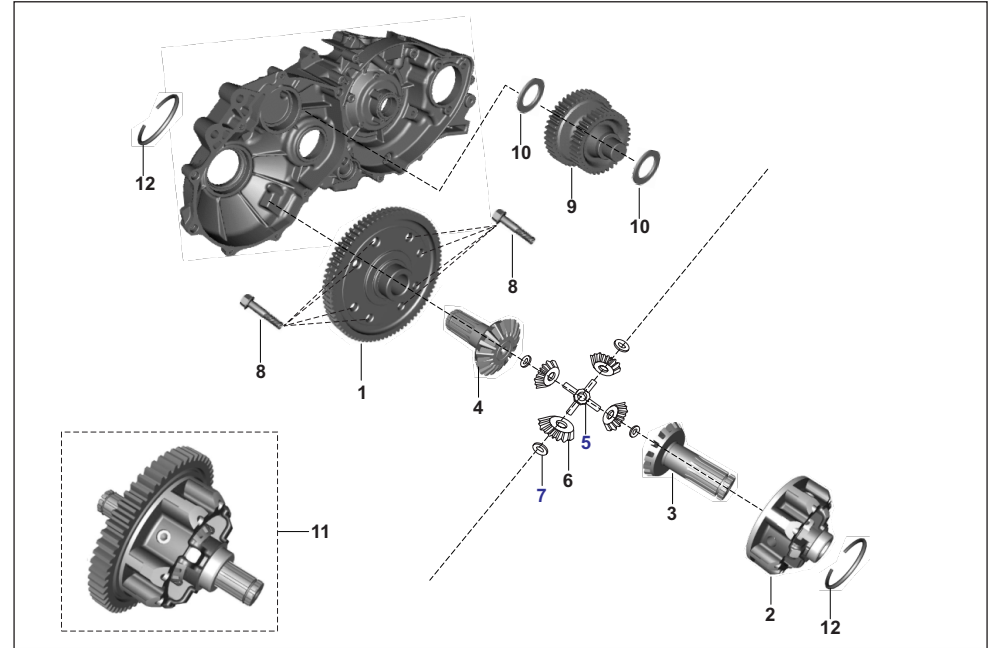

No.	Part No.	Description	RE			Z		XWIDE		C	Remarks
			AU	AF	AM	AZ	RA	AT	AT1	AN	
1	AZ551602	Gear differential	-	-	-	1	1	-	-	-	
1	AN101438	Gear differential (M 2.5)	-	-	-	-	-	1	1	1	
2	AN101406	Housing assembly gear satellite	-	-	-	1	1	1	1	1	
3	AN101434	Gear bevel sg. Hsg. Side	-	-	-	1	1	1	1	1	
4	AN101435	Gear bevel diff. Gear side	-	-	-	1	1	1	1	1	
5	AL131055	Cross - differential	-	-	-	1	1	1	1	1	
6	AL131058	Gear - satellite	-	-	-	4	4	4	4	4	
7	22131014	Spacer	-	-	-	4	4	4	4	4	
8	AN131018	Bolt diffeerential pre-coating	-	-	-	8	8	8	8	8	
9	AZ551604	Gear idler	-	-	-	1	1	-	-	-	
9	AN101436	Gear idler (M 2.5)	-	-	-	-	-	1	1	1	
10	AA101058	Washer - thrust :- idler	-	-	-	2	2	2	2	2	
11	AZ551605	Gear assembly differential	-	-	-	1	1	-	-	-	
11	AZ551606	Gear assembly differential	-	-	-	-	-	1	1	1	
12	BH551800	Clip lock drive shaft	-	-	-	2	2	2	2	2	

AU - RE PET
AF - RE CNG
AM - RE LPG

AZ - Maxima Z CNG
RA - Maxima ZLPG

AT - Maxima XWIDE CNG
AT1 - Maxima XWIDE LPG
AN - Maxima C CNG