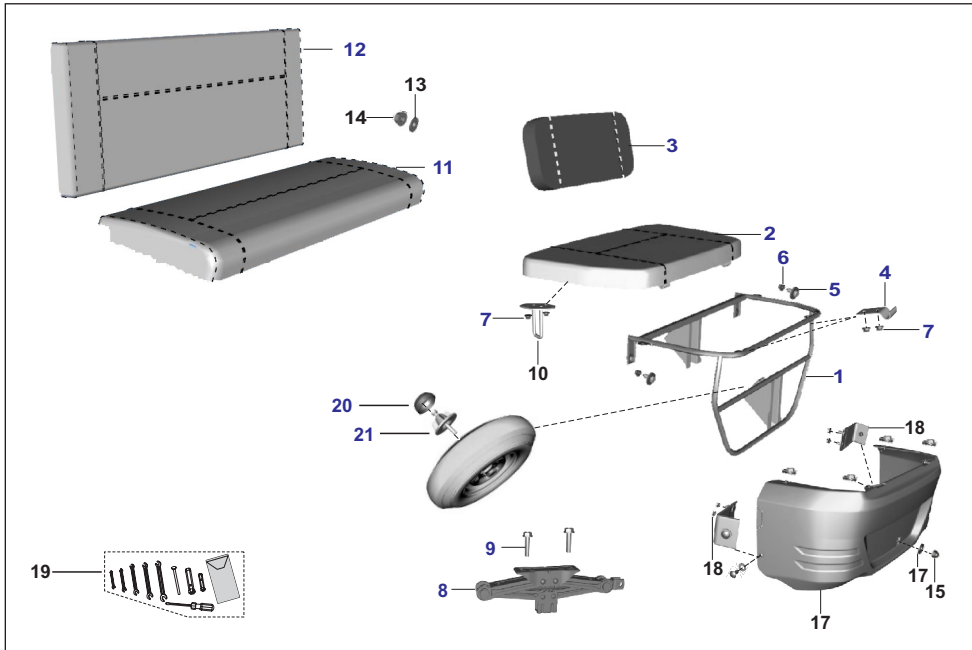

PLATE NO. 68: SEAT ASSLY - RE

ALTERNET FUEL
MF & BF OBD2A

No.	Part No.	Description	RE			Z		XWIDE		C	Remarks
			AU	AF	AM	AZ	RA	AT	AT1	AN	
1	24211028	Assly frame driver seat	1	1	1	-	-	-	-	-	
2	AZ191022	Seat Assembly Driver	1	1	1	-	-	-	-	-	
3	AZ191024	Backrest Assembly Driver	1	1	1	-	-	-	-	-	
4	BH191032	Bracket seat base mtg	2	2	2	-	-	-	-	-	
5	24211026	Bolt combination	2	2	2	-	-	-	-	-	
6	KCGA0808	Nut flanged-	2	2	2	-	-	-	-	-	
7	KCGA0505	Nut - hexagon with flange	6	6	6	-	-	-	-	-	
8	24221047	Jack assly complete	1	1	1	-	-	-	-	-	
9	KADD0630	Bolt flanged	2	2	2	-	-	-	-	-	
10	AY191009	Hook driver seat	1	1	1	-	-	-	-	-	
11	AA231279	Seat Assembly Passenger	1	1	1	-	-	-	-	-	
12	AA231379	Backrest Assembly Passenger	1	1	1	-	-	-	-	-	
13	DT171048	WASHER PLAIN	3	3	3	-	-	-	-	-	
14	KCGA0606	Nut hexagon with flange M6	5	5	5	-	-	-	-	-	
15	KCEA0605	Nut dome cap single	1	1	1	-	-	-	-	-	
16	KCGC0606	Nut hex flanged	4	4	4	-	-	-	-	-	
17	24211037	Enclosure - driver seat	1	1	1	-	-	-	-	-	
18	24231806	Bracket enclosure side mtg	2	2	2	-	-	-	-	-	
19	AA221033	Toolkit complete	1	1	1	-	-	-	-	-	
20	BH131407	Assembly Cap Spare Wheel FL	1	1	1	-	-	-	-	-	
21	BH131403	Bolt	1	1	1	-	-	-	-	-	

AU - RE PET
AF - RE CNG
AM - RE LPG

AZ - Maxima Z CNG
RA - Maxima ZLPG

AT - Maxima XWIDE CNG
AT1 - Maxima XWIDE LPG
AN - Maxima C CNG