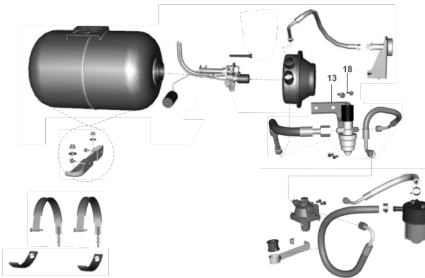

PAGE NO.:  
155,156

PLATE NO. : 86  
CYLINDER FOR CNG - XWIDE

PAGE NO.:  
149,150

PLATE NO. : 88  
CYLINDER FOR LPG - RE

PAGE NO.:  
153,154

PLATE NO. : 90  
CYLINDER FOR LPG - XWIDE

PAGE NO.:  
157,158