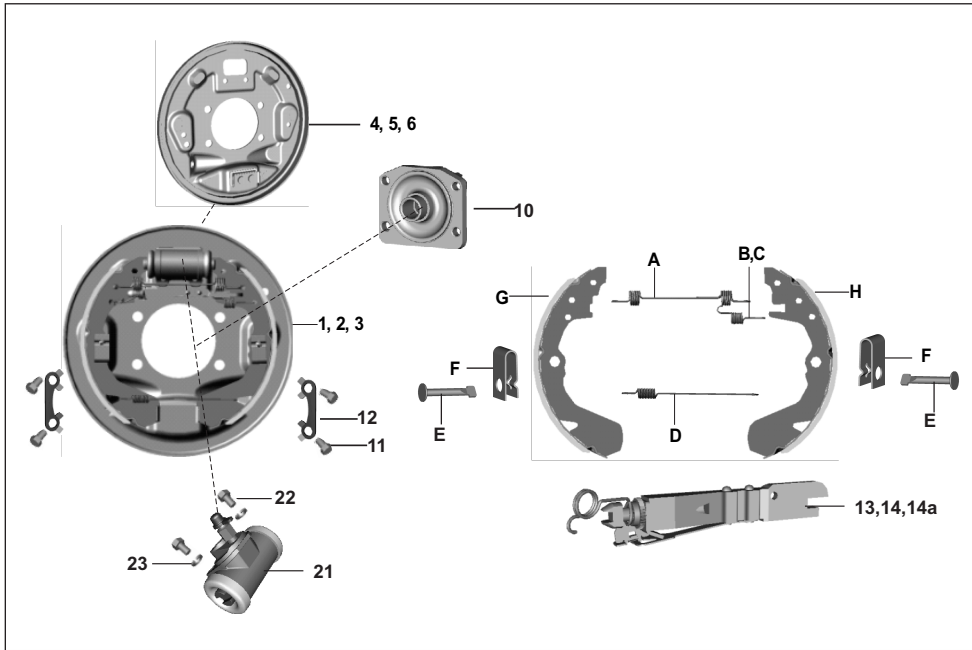

No.	Part No.	Description	RE			Z		XWIDE		C	Remarks
			AU	AF	AM	AZ	RA	AT	AT1	AN	
1	AL151276	Panel Assembly Front	-	-	-	-	-	1	1	1	
2	AL151278	Panel Assembly Rear RH	-	-	-	-	-	1	1	1	
3	AL151277	Panel Assembly Rear LH	-	-	-	-	-	1	1	1	
4	36AL0033	Back plate assly FR-AL151239	-	-	-	-	-	1	1	1	
5	36AL0038	Back platel assly RH-AL151262	-	-	-	-	-	1	1	1	
6	36AL0040	Back plate assly. LH AL151261	-	-	-	-	-	1	1	1	
7	BB151064	Shoe clamp spring kit	-	-	-	-	-	3	3	3	
8	BB151062	Spring kit fr. LH	-	-	-	-	-	3	3	3	
9	BB151063	Spring kit RH	-	-	-	-	-	3	3	3	
10	AL151266	Flange back plate cargo -	-	-	-	-	-	1	1	1	
11	39042304	Bolt hexagon head (KADD1016)	-	-	-	-	-	4	4	4	
12	AL171053	Lock plate	-	-	-	-	-	2	2	2	
13	AL151194	Auto adjuster assly front	-	-	-	-	-	1	1	1	
14	AL151211	Auto adjuster assly LH	-	-	-	-	-	1	1	1	
14	AL151212	Assly auto adjuster RH	-	-	-	-	-	1	1	1	
15	36AL0050	Front brake shoe kit maxima	-	-	-	-	-	1	1	1	
16	36AL0051	Rear rh brake shoe kit maxima	-	-	-	-	-	1	1	1	

AU - RE PET
AF - RE CNG
AM - RE LPG

AZ - Maxima Z CNG
RA - Maxima ZLPG

AT - Maxima XWIDE CNG
AT1 - Maxima XWIDE LPG
AN - Maxima C CNG