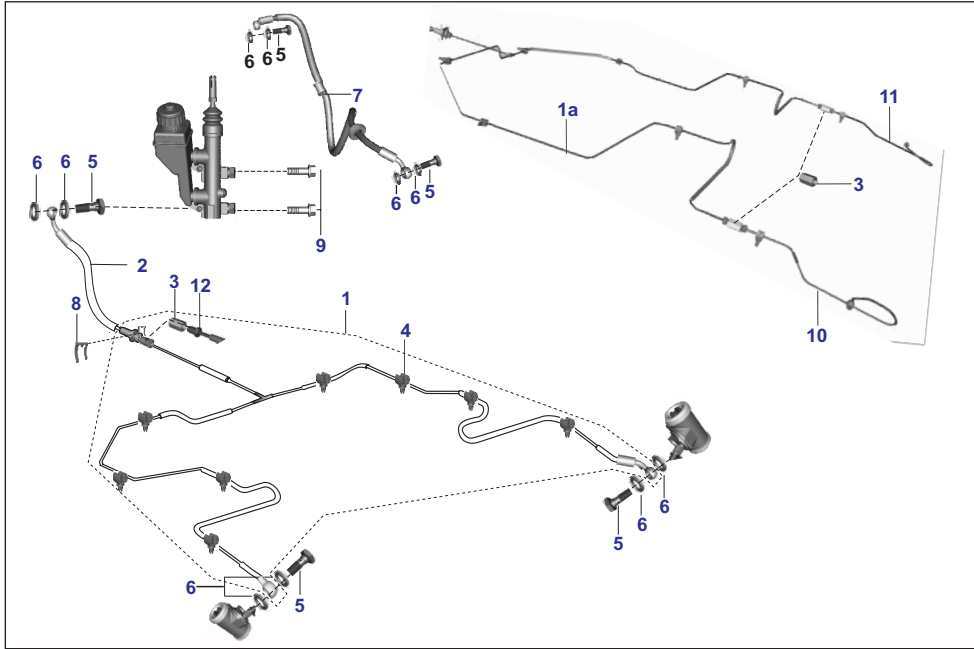

PLATE NO. 45: BRAKE PIPE

ALTERNET FUEL
MF & BF OBD2A

No.	Part No.	Description	RE			Z		XWIDE		C	Remarks
			AU	AF	AM	AZ	RA	AT	AT1	AN	
1	AF151105	Pipe Assembly Brake Rear	1	1	1	-	-	-	-	-	
1	AZ131842	Pipe Assembly Brake Rear	-	-	-	1	1	-	-	-	
1	BB151091	Pipe Assembly Brake Rear	-	-	-	-	-	1	1	-	
1	AN151036	Pipe Assembly Brake Rear	-	-	-	-	-	-	-	1	
2	24151234	Hose Rear Circuit-1 FL	1	1	1	1	1	-	-	-	
2	BB151073	Assembly Brake Pipe Rear1	-	-	-	-	-	1	1	1	
3	EC131821	Connector 2 way hex	-	-	-	2	2	2	2	2	
4	BG113804	Clamp brake pipe	9	9	9	9	9	9	9	9	
5	AB151049	Bolt - M10 X 1 :- Banjo, Brake	2	2	2	2	2	2	2	2	
6	21150422	Packing - copper washer	10	10	10	10	10	10	10	10	
7	AA151039	Hose Brake Front FL	1	1	1	-	-	-	-	-	
7	BH131804	Hose Brake Front	-	-	-	1	1	-	-	-	
7	BB151026	Hose Brake Front	-	-	-	-	-	1	1	1	
8	EC131835	Clip Hose	1	1	1	1	1	-	-	-	
9	KADD1030	Bolt-flange-tmc mounting	2	2	2	2	2	2	2	2	
10	AZ131831	Pipe Assembly Brake Rear LH	-	-	-	1	1	-	-	-	
11	AZ131832	Pipe Assembly Brake Rear RH	-	-	-	1	1	-	-	-	
12	BF132013	Connector Brake Pipe(M10X1)	1	1	1	1	1	1	1	1	

AU - RE PET
AF - RE CNG
AM - RE LPG

AZ - Maxima Z CNG
RA - Maxima ZLPG

AT - Maxima XWIDE CNG
AT1 - Maxima XWIDE LPG
AN - Maxima C CNG