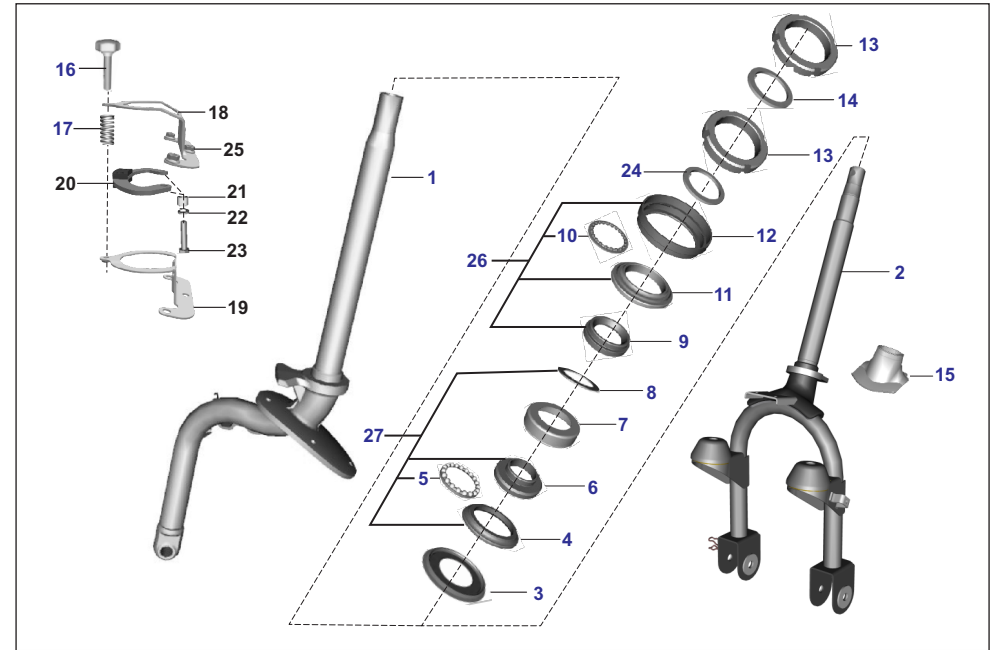

No.	Part No.	Description	RE			Z			XWIDE		C	Remarks
			AU	AF	AM	AZ	RA	AT	AT1	AN		
12	AA181058	Cover Bearing Upper	1	1	1	1	1	-	-	-	-	
12	24161443	Dust cover	-	-	-	-	-	1	1	1	-	
13	24181047	Lock nut	2	2	2	2	2	2	2	2	-	
14	AB181020	Spacer washer bearing	1	1	1	1	1	1	1	1	-	
15	BH111056	Bellow	-	-	-	1	1	-	-	-	-	
15	BB161107	Bellow	-	-	-	-	-	1	1	1	-	
16	21180307	Knob	1	1	1	1	1	1	1	1	-	
17	21180308	Spring	1	1	1	1	1	1	1	1	-	
18	AT151014	Bracket Steering Upper	1	1	1	1	1	1	1	1	-	
19	AT151015	Bracket Steering Lower	1	1	1	1	1	1	1	1	-	
20	AT151018	Plate Assembly Lock Handlebar	1	1	1	1	1	1	1	1	-	
21	AT151017	Spacer	2	2	2	2	2	-	-	-	-	
21	BB151052	Spacer	-	-	-	-	-	2	2	2	-	
22	KDDA0509	Washer Sp Thn	2	2	2	2	2	2	2	2	-	
23	KAAD0525	Bolt M5X0.8	2	2	2	2	2	2	2	2	-	
24	LDH00012	Washer Conical	4	4	4	4	4	-	-	-	-	
25	KCGD0808	Nut Hex Flanged	3	3	3	3	3	3	3	3	-	
26	36AF0067	Bearing Race Kit Upper RE & Z	1	1	1	1	1	-	-	-	-	
26	36AT0012	Bearing Race Kit Upper XW & C	-	-	-	-	-	1	1	1	-	
27	36BH0053	Bearing Race Kit Lower RE & Z	1	1	1	1	1	-	-	-	-	
27	36AT0013	Bearing Race Kit Lower XW & C	-	-	-	-	-	1	1	1	-	

AU - RE PET
AF - RE CNG
AM - RE LPG

AZ - Maxima Z CNG
RA - Maxima ZLPG

AT - Maxima XWIDE CNG
AT1 - Maxima XWIDE LPG
AN - Maxima C CNG