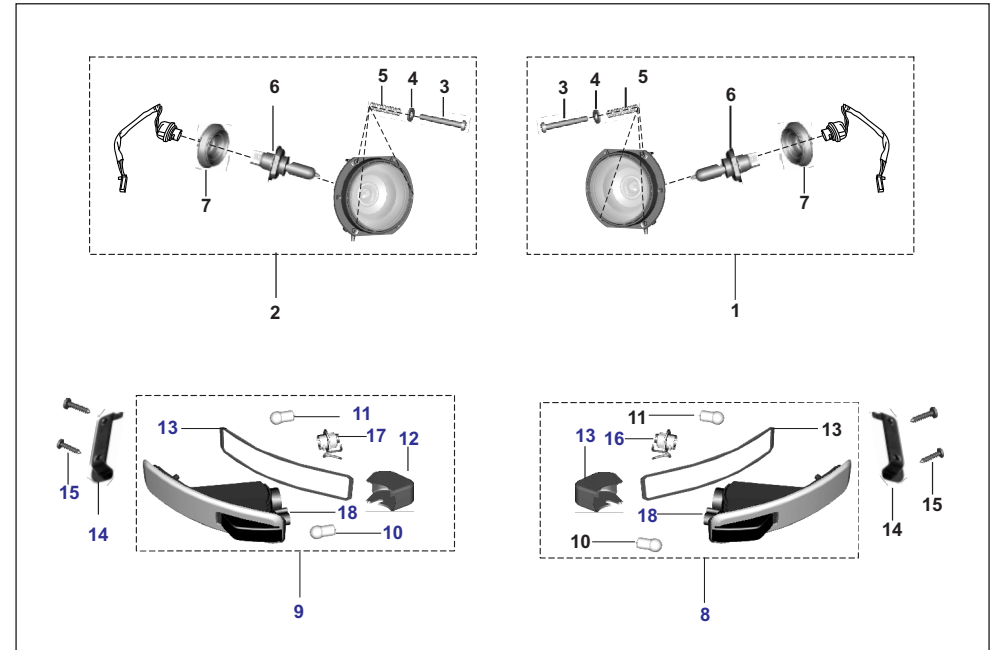

PLATE NO. 79: HEAD LIGHT ASSLY & BLINKERS

ALTERNET FUEL
MF & BF OBD2A

No.	Part No.	Description	RE			Z		XWIDE		C	Remarks
			AU	AF	AM	AZ	RA	AT	AT1	AN	
1	AL201119	Lamp Head LH	1	1	1	1	1	-	-	-	
1	BB201078	Light Assy Head LH With Lamp	-	-	-	-	-	1	1	1	
2	AL201120	Lamp Head RH	1	1	1	1	1	-	-	-	
2	BB201079	Light Assy Head RH With Lamp	-	-	-	-	-	1	1	1	
3	AA201264	Screw Pan Cross M5X40L	6	6	6	6	6	6	6	6	
4	39025811	Plain Washer	6	6	6	6	6	6	6	6	
5	BB201070	Spring Head Lamp Mounting	6	6	6	6	6	6	6	6	
6	CL201023	Lamp 12V 35X35W HS1	1	1	1	1	1	1	1	1	
7	AA201262	Rubber Cap Headlamp FL	1	1	1	1	1	1	1	1	
8	24201487	Ind assly. Front LH/ Lamp	1	1	1	1	1	1	1	1	
9	24201488	Ind assly. Front RH/ Lamp	1	1	1	1	1	1	1	1	
10	DL191020	Lamp 12V 3W	1	1	1	1	1	1	1	1	
11	JD401032	Bulb 12V 5W E-marked	-	-	-	2	2	-	-	-	
12	18201044	LAMP :- 12V - 10W - R 10W	2	2	2	2	2	2	2	2	
13	24201484	Gasket Front Side Indicator	2	2	2	2	2	2	2	2	
14	24201523	Holder front indicator assy fl	2	2	2	2	2	2	2	2	
15	KBRC3516	Screw tapping pan cross	4	4	4	4	4	4	4	4	
16	24201502	Cable Fr Indi With Holder Lh	1	1	1	1	1	1	1	1	
17	24201503	Cable Fr Indi With Holder Rh	1	1	1	1	1	1	1	1	
18	24201504	Assembly lens & fltr fr ind fl	2	2	2	2	2	2	2	2	

AU - RE PET
AF - RE CNG
AM - RE LPG

AZ - Maxima Z CNG
RA - Maxima ZLPG

AT - Maxima XWIDE CNG
AT1 - Maxima XWIDE LPG
AN - Maxima C CNG