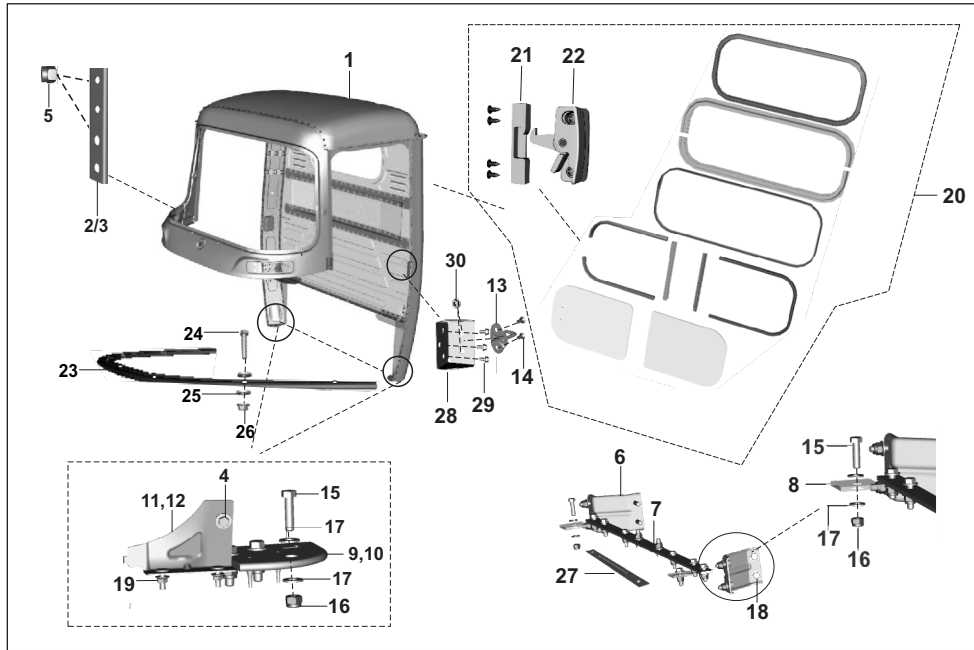

No.	Part No.	Description	RE		Z		XWIDE		C	Remarks	
			AU	AF	AM	AZ	RA	AT	AT1		AN
1	52AL0393	Cabin Assembly	-	-	-	-	-	-	1	(AL241419)	
2	AL241445	Joint plate LH	-	-	-	-	-	-	1		
3	AL241446	Joint plate RH	-	-	-	-	-	-	1		
4	KAAA0518	Bolt	-	-	-	-	-	-	2		
5	KCHA0507	Nyloc nut	-	-	-	-	-	-	4		
6	AL161661	Panel connecting	-	-	-	-	-	-	2		
7	AL241578	Packing upper cabin	-	-	-	-	-	-	1		
8	AL241697	Packing cabin	-	-	-	-	-	-	2		
9	AL241577	Rubber packing LH	-	-	-	-	-	-	1		
10	AL241679	Rubber packing RH	-	-	-	-	-	-	1		
11	AL161705	Extension panel sill outer LH	-	-	-	-	-	-	1		
12	AL161706	Extension panel sill outer RH	-	-	-	-	-	-	1		
13	AL241344	Latch striker door	-	-	-	-	-	-	2		
14	KBCA0816	Screw csk - cross	-	-	-	-	-	-	4		
15	KAAA0830	Bolt	-	-	-	-	-	-	13		
16	KCHA0809	Nut nyloc	-	-	-	-	-	-	17		
17	KDBB0818	Washer plain	-	-	-	-	-	-	40		
18	KAAA0825	Bolt	-	-	-	-	-	-	8		
19	KCGA0505	Nut Hex Flanged	-	-	-	-	-	-	4		
20	AL241873	Window Assembly Rear	-	-	-	-	-	-	1		

AU - RE PET
AF - RE CNG
AM - RE LPG

AZ - Maxima Z CNG
RA - Maxima ZLPG

AT - Maxima XWIDE CNG
AT1 - Maxima XWIDE LPG
AN - Maxima C CNG