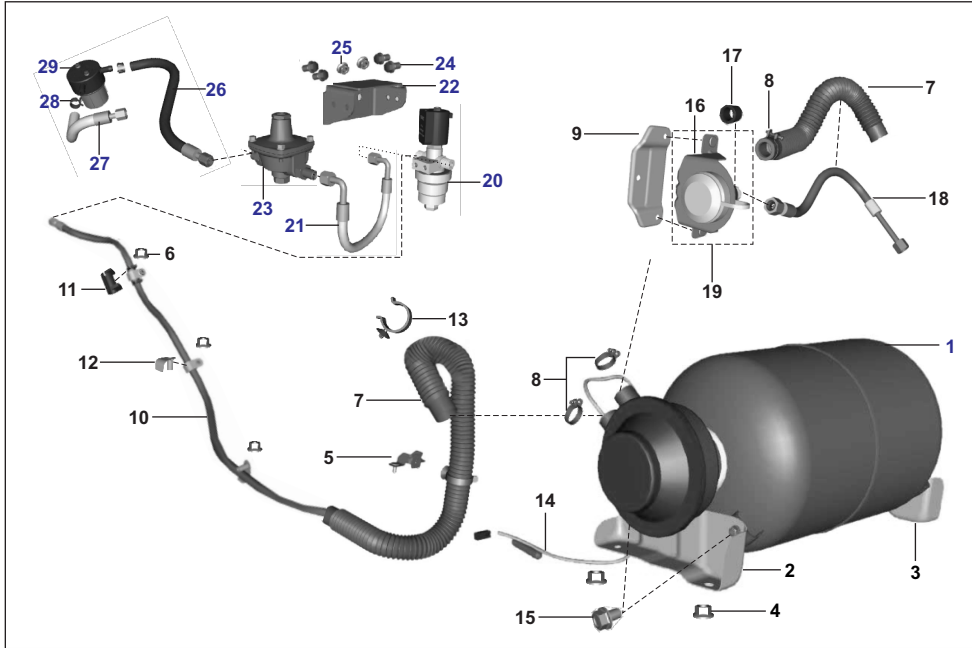

No.	Part No.	Description	RE			Z		XWIDE		C	Remarks
			AU	AF	AM	AZ	RA	AT	AT1	AN	
1	RA172052	Cylinder Assembly-LPG	-	-	-	-	1	-	-	-	
2	RA172051	Bracket Cylinder MTG-LPG-RH	-	-	-	-	1	-	-	-	
3	RA172050	Bracket Cylinder MTG-LPG-LH	-	-	-	-	1	-	-	-	
4	LCL00001	Nut Hex Flange-M10	-	-	-	-	4	-	-	-	
5	RA172047	Assembly Bracket Hose MTG UG	-	-	-	-	1	-	-	-	
6	KCGA0606	Nut Hex Flanged	-	-	-	-	8	-	-	-	
7	RA172063	Hose Vent	-	-	-	-	2	-	-	-	
8	BF172111	Clamp Vent Pipe	-	-	-	-	3	-	-	-	
9	RA172042	Reinforcement LPG Filling MTG UG	-	-	-	-	1	-	-	-	
10	RA172107	Hose MFV - Vaporizer	-	-	-	-	1	-	-	-	
11	BF172103	Packing Rubber Metal Clamp LPG	-	-	-	-	3	-	-	-	
12	AZ172074	Clamp Assembly	-	-	-	-	3	-	-	-	
13	BF172117	Clamp Lpg Vent Pipe	-	-	-	-	2	-	-	-	
14	RA172057	Assembly Valve Multifunction	-	-	-	-	1	-	-	-	
15	KADD0812	Bolt Flanged	-	-	-	-	4	-	-	-	
16	RA172031	Assly Bkt Filling Unit MTG UG	-	-	-	-	1	-	-	-	
17	RA172041	Bush Rubber LPG HOSE UG	-	-	-	-	1	-	-	-	

AU - RE PET
AF - RE CNG
AM - RE LPG

AZ - Maxima Z CNG
RA - Maxima ZLPG

AT - Maxima XWIDE CNG
AT1 - Maxima XWIDE LPG
AN - Maxima C CNG