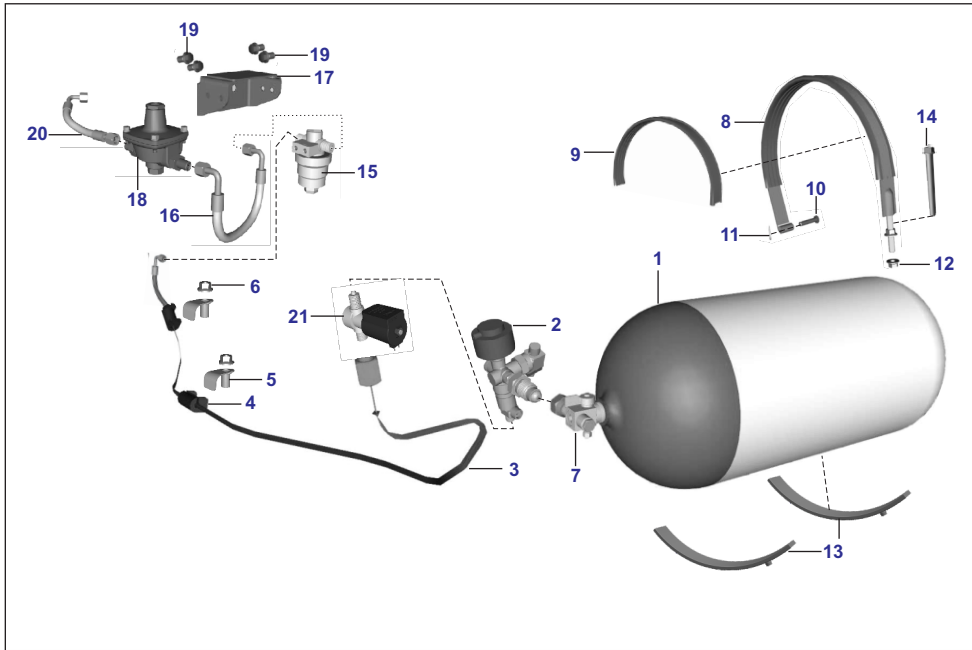

AU - RE PET  
AF - RE CNG  
AM - RE LPG

AZ - Maxima Z CNG  
RA - Maxima ZLPG

AT - Maxima XWIDE CNG  
AT1 - Maxima XWIDE LPG  
AN - Maxima C CNG

No.	Part No.	Description	RE			Z		XWIDE		C	Remarks
			AU	AF	AM	AZ	RA	AT	AT1	AN	
1	AN141041	Cylinder CNG WC40L	-	-	-	1	-	-	-	-	
2	AT172117	Regulator Assly. (HPR)	-	-	-	1	-	-	-	-	
3	AZ172096	Hose Solenoid - Filter	-	-	-	1	-	-	-	-	
4	BF172103	Packing Rubber Metal Clamp	-	-	-	2	-	-	-	-	
5	AZ172074	Clamp Assembly	-	-	-	2	-	-	-	-	
6	KCGA0606	Nut Hex Flanged	-	-	-	2	-	-	-	-	
7	AF141115	Valve Assembly	-	-	-	1	-	-	-	-	
8	AZ172119	Assembly Strap Cylinder	-	-	-	2	-	-	-	-	
9	AZ172049	Packing Strap Cylinder MTG UG	-	-	-	2	-	-	-	-	
10	KHEA1080	Pin Clevis DIA 10	-	-	-	2	-	-	-	-	
11	KHAE3220	Pin Cotter	-	-	-	2	-	-	-	-	
12	KCGD1010	Nut Hex Flanged	-	-	-	2	-	-	-	-	
13	AZ172054	Packing	-	-	-	2	-	-	-	-	
14	LAD00092	Bolt Flanged M10X1.25	-	-	-	2	-	-	-	-	
15	AZ172101	Filter CNG	-	-	-	1	-	-	-	-	
16	AZ172091	Hose Solenoid - Regulator	-	-	-	1	-	-	-	-	
17	AZ172090	Bracket Regulator	-	-	-	1	-	-	-	-	