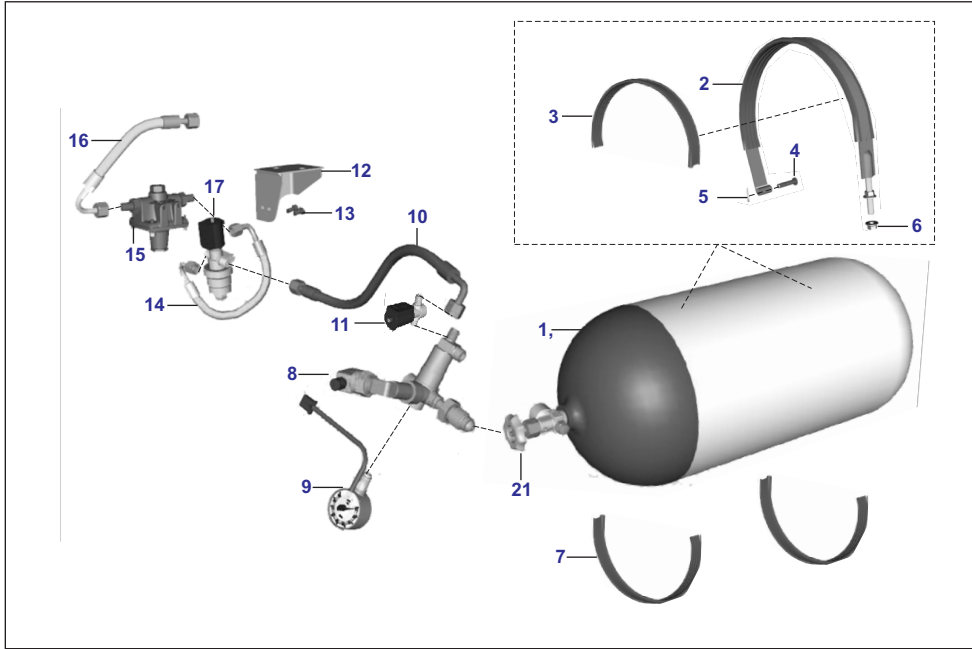

No.	Part No.	Description	RE			Z			XWIDE		C	Remarks
			AU	AF	AM	AZ	RA	AT	AT1	AN		
1	AN141172	Cylinder Assembly CNG	-	-	-	-	-	-	-	1		
2	AN141054	Strap Assembly	-	-	-	-	-	-	-	2		
3	AN141056	Strap Packing Rubber	-	-	-	-	-	-	-	2		
4	AF161059	Pin For CNG Cylinder Clamp Strap	-	-	-	-	-	-	-	2		
5	24141091	Clip Spring	-	-	-	-	-	-	-	2		
6	KCGD1010	Nut Hex Flanged	-	-	-	-	-	-	-	2		
7	AN141057	Packing Lower CNG CYL	-	-	-	-	-	-	-	2		
8	AN141146	Regulator High Pressure CNG	-	-	-	-	-	-	-	1		
9	24201333	Gauge Pressure CNG	-	-	-	-	-	-	-	1		
10	AN141220	Hose Solenoid-Filter	-	-	-	-	-	-	-	1		
11	AF141099	Solenoid	-	-	-	-	-	-	-	1		
12	AT172126	Bracket Regulator	-	-	-	-	-	-	-	1		
13	KAED0610	Bolt-flanged-small	-	-	-	-	-	-	-	2		
14	AT172114	Hose Solenoid-LPR	-	-	-	-	-	-	-	1		
15	AF141111	Regulator Low Pressure CNG	-	-	-	-	-	-	-	1		
16	AT172186	Hose LPR-Rail	-	-	-	-	-	-	-	1		
17	AZ172101	Filter CNG	-	-	-	-	-	-	-	1		

AU - RE PET
AF - RE CNG
AM - RE LPG

AZ - Maxima Z CNG
RA - Maxima ZLPG

AT - Maxima XWIDE CNG
AT1 - Maxima XWIDE LPG
AN - Maxima C CNG