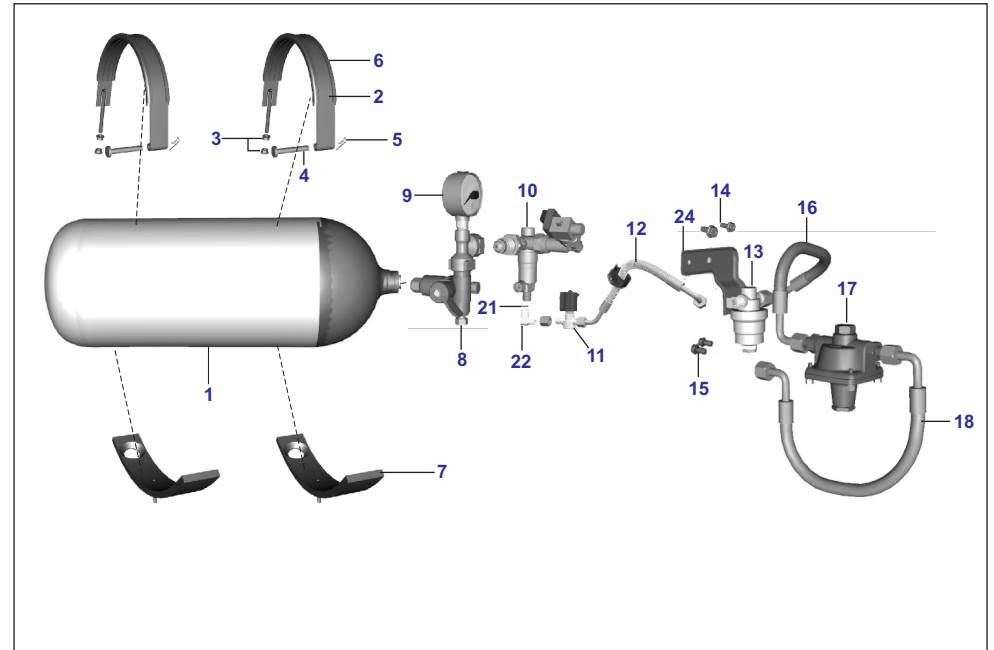

No.	Part No.	Description	RE		Z		XWIDE		C	Remarks	
			AU	AF	AM	AZ	RA	AT	AT1		AN
17	AF141111	Regulator Low Pressure CNG	-	1	-	-	-	-	-		
18	AF141244	Hose LPR - Rail	-	1	-	-	-	-	-		
19	36AF0057	Diaphragm Assly Kit	-	1	-	-	-	-	-		
20	36AF0030	Solenoid Filter CNG	-	1	-	-	-	-	-		
21	AF121012	Washer For Hose	-	4	-	-	-	-	-		
22	AF141102	Elbow	-	1	-	-	-	-	-		
23	36AZ0091	Kit Reducer HPR - Solenoid	-	1	-	-	-	-	-		
24	AF141241	Bracket Assembly - LPR	-	1	-	-	-	-	-		

AU - RE PET
AF - RE CNG
AM - RE LPG

AZ - Maxima Z CNG
RA - Maxima ZLPG

AT - Maxima XWIDE CNG
AT1 - Maxima XWIDE LPG
AN - Maxima C CNG