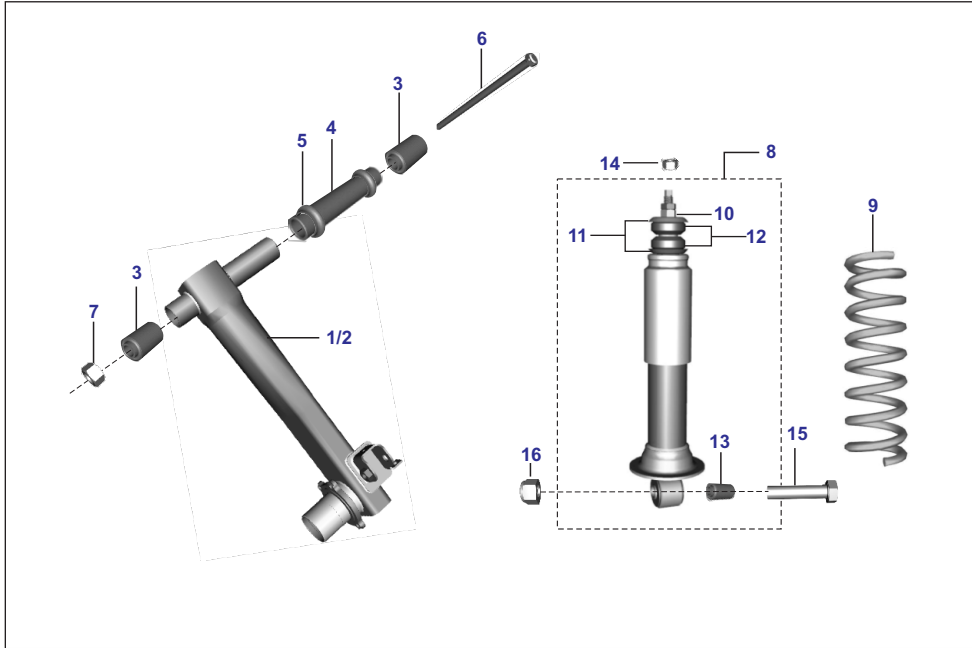

No.	Part No.	Description	RE			Z		XWIDE		C	Remarks
			AU	AF	AM	AZ	RA	AT	AT1	AN	
1	24171179	Assembly Arm Trailing LH	1	1	1	-	-	-	-	-	
2	24171180	Assembly Arm Trailing RH	1	1	1	-	-	-	-	-	
3	AA171006	Bush-silent for trailing arm	2	2	2	-	-	-	-	-	
4	AA171022	Distance piece assly	2	2	2	-	-	-	-	-	
5	BH122028	Spacer ring ta igus	4	4	4	-	-	-	-	-	
6	AA171011	Pivot pin trailing arm	2	2	2	-	-	-	-	-	
7	KCHA1417	Nut -nyloc :- M14 X 1.5	2	2	2	-	-	-	-	-	
8	24171094	Shockabsorber Rear	2	2	2	-	-	-	-	-	
9	24170508	Spring Rear Suspension	2	2	2	-	-	-	-	-	
10	39133615	Nut Hex	4	4	4	-	-	-	-	-	
11	24170505	Washer Cup- Top Side	4	4	4	-	-	-	-	-	
12	24171055	Bush Rubber-sh.absorber Rear	2	2	2	-	-	-	-	-	
13	24171197	Bush Bonded	2	2	2	-	-	-	-	-	
14	LCB00005	Nut Hex A/F 17 M10X1.25X6H	2	2	2	-	-	-	-	-	
15	24170507	Bolt for shock absorber	2	2	2	-	-	-	-	-	
16	39260715	Nut	2	2	2	-	-	-	-	-	

AU - RE PET
AF - RE CNG
AM - RE LPG

AZ - Maxima Z CNG
RA - Maxima ZLPG

AT - Maxima XWIDE CNG
AT1 - Maxima XWIDE LPG
AN - Maxima C CNG