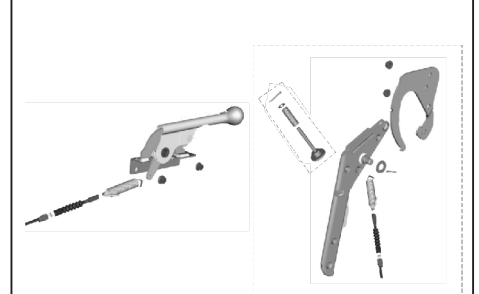

PLATE NO. : 46	PAGE NO.:
CONTROL CABLE	72

PLATE NO. : 48	PAGE NO.:
REVERSE LEVER	75,76