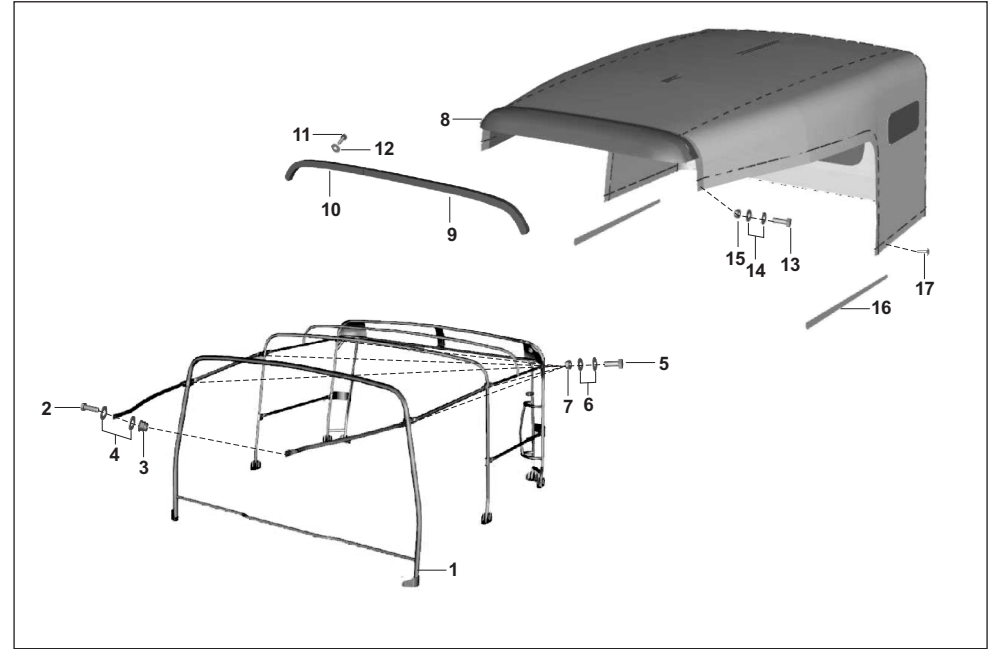

No.	Part No.	Description	RE			Z			XWIDE		C	Remarks
			AU	AF	AM	AZ	RA	AT	AT1	AN		
14	39045411	Plain Washer	-	-	-	-	-	4	4	-		
15	KCAA0403	Nut Hexagon M4X0.7	-	-	-	-	-	2	2	-		
16	AT186003	Strip Hood	-	-	-	-	-	2	2	-		
17	24231630	Screw Self Drill BH 3.5X16X15	-	-	-	-	-	14	14	-		

AU - RE PET
AF - RE CNG
AM - RE LPG

AZ - Maxima Z CNG
RA - Maxima Z LPG

AT - Maxima XWIDE CNG
AT1 - Maxima XWIDE LPG
AN - Maxima C CNG